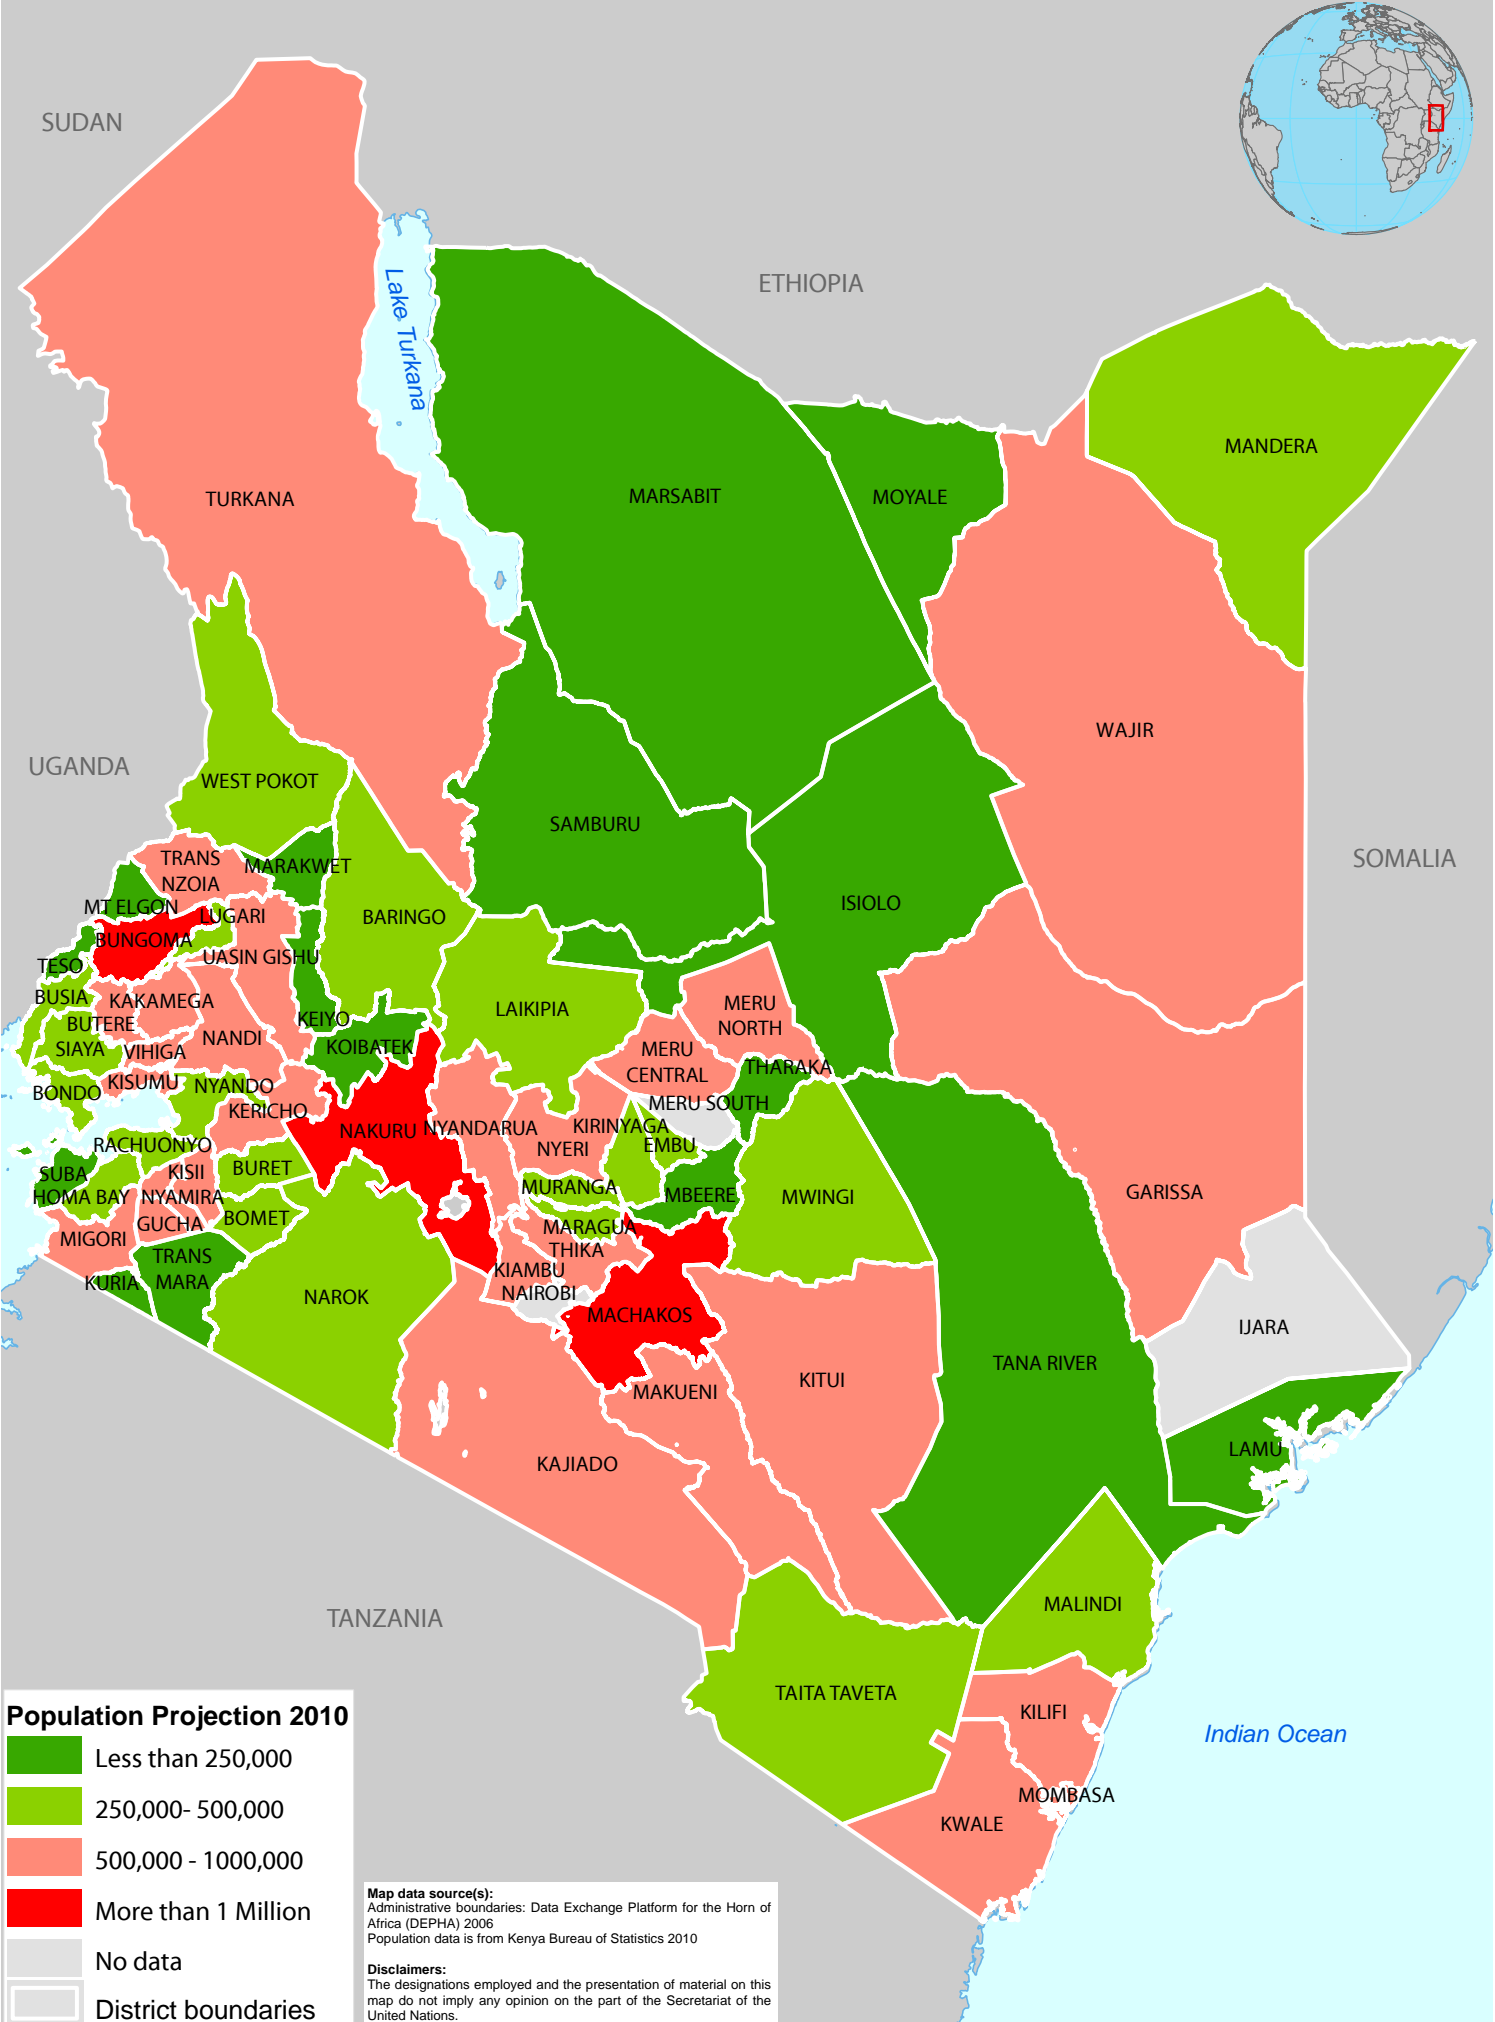

POPULATION DENSITY PROJECTIONS FOR 2010

19 July 2010

Population Projection 2010

- Less than 250,000
- 250,000- 500,000
- 500,000 - 1000,000
- More than 1 Million
- No data
- District boundaries

Map data source(s):
 Administrative boundaries: Data Exchange Platform for the Horn of Africa (DEPHA) 2006
 Population data is from Kenya Bureau of Statistics 2010

Disclaimers:
 The designations employed and the presentation of material on this map do not imply any opinion on the part of the Secretariat of the United Nations.