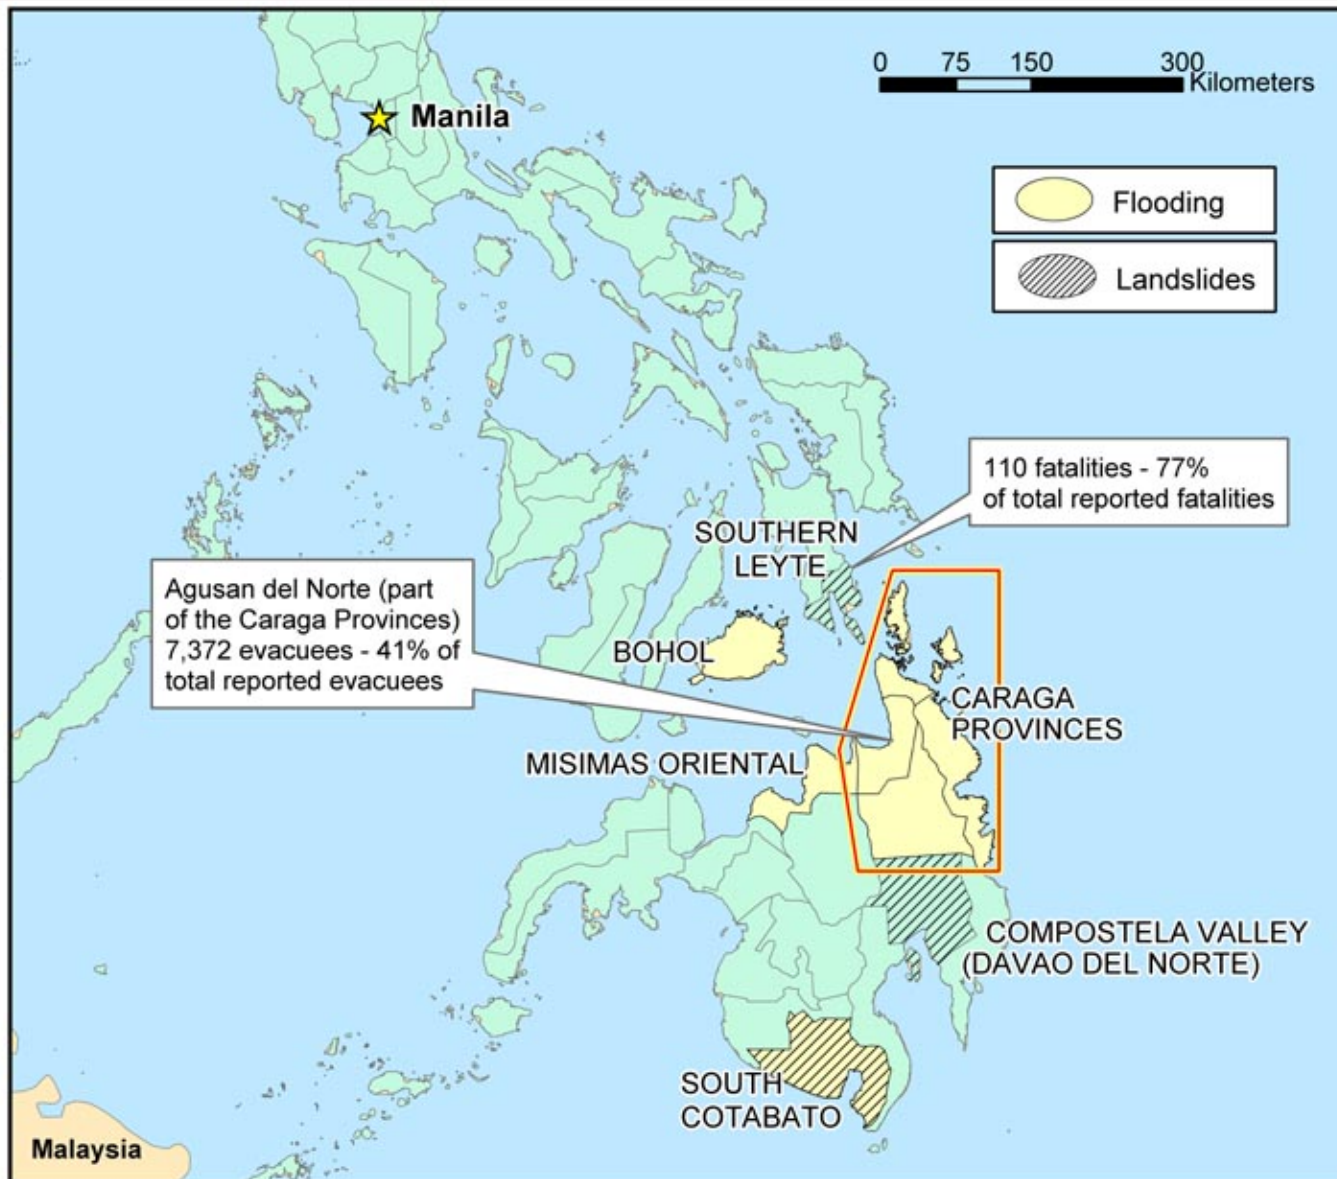

Philippines - Landslides and Floods

24 December 2003

OCHA Situation Report No. 3

"As of 5AM local time today, a total of 47,601 families or 217,934 persons were affected in...eight provinces"

Total of 47,601 families affected (217,934 persons)
 17,888 persons in 21 evacuation centres
 143 fatalities, at least 50 injuries
 112 persons still missing
 Economic losses est. at \$3.99 million

Evacuee Information by Province:

- Caraga Provinces - 12,545
- Compostela Valley - 90
- Davao del Norte - 2,770
- Davao del Sur - 1,570
- Southern Leyte - 413
- Bohol - 500

Source: OCHA Situation Report No. 3
 Philippines - Landslides and Floods
 24 December 2003