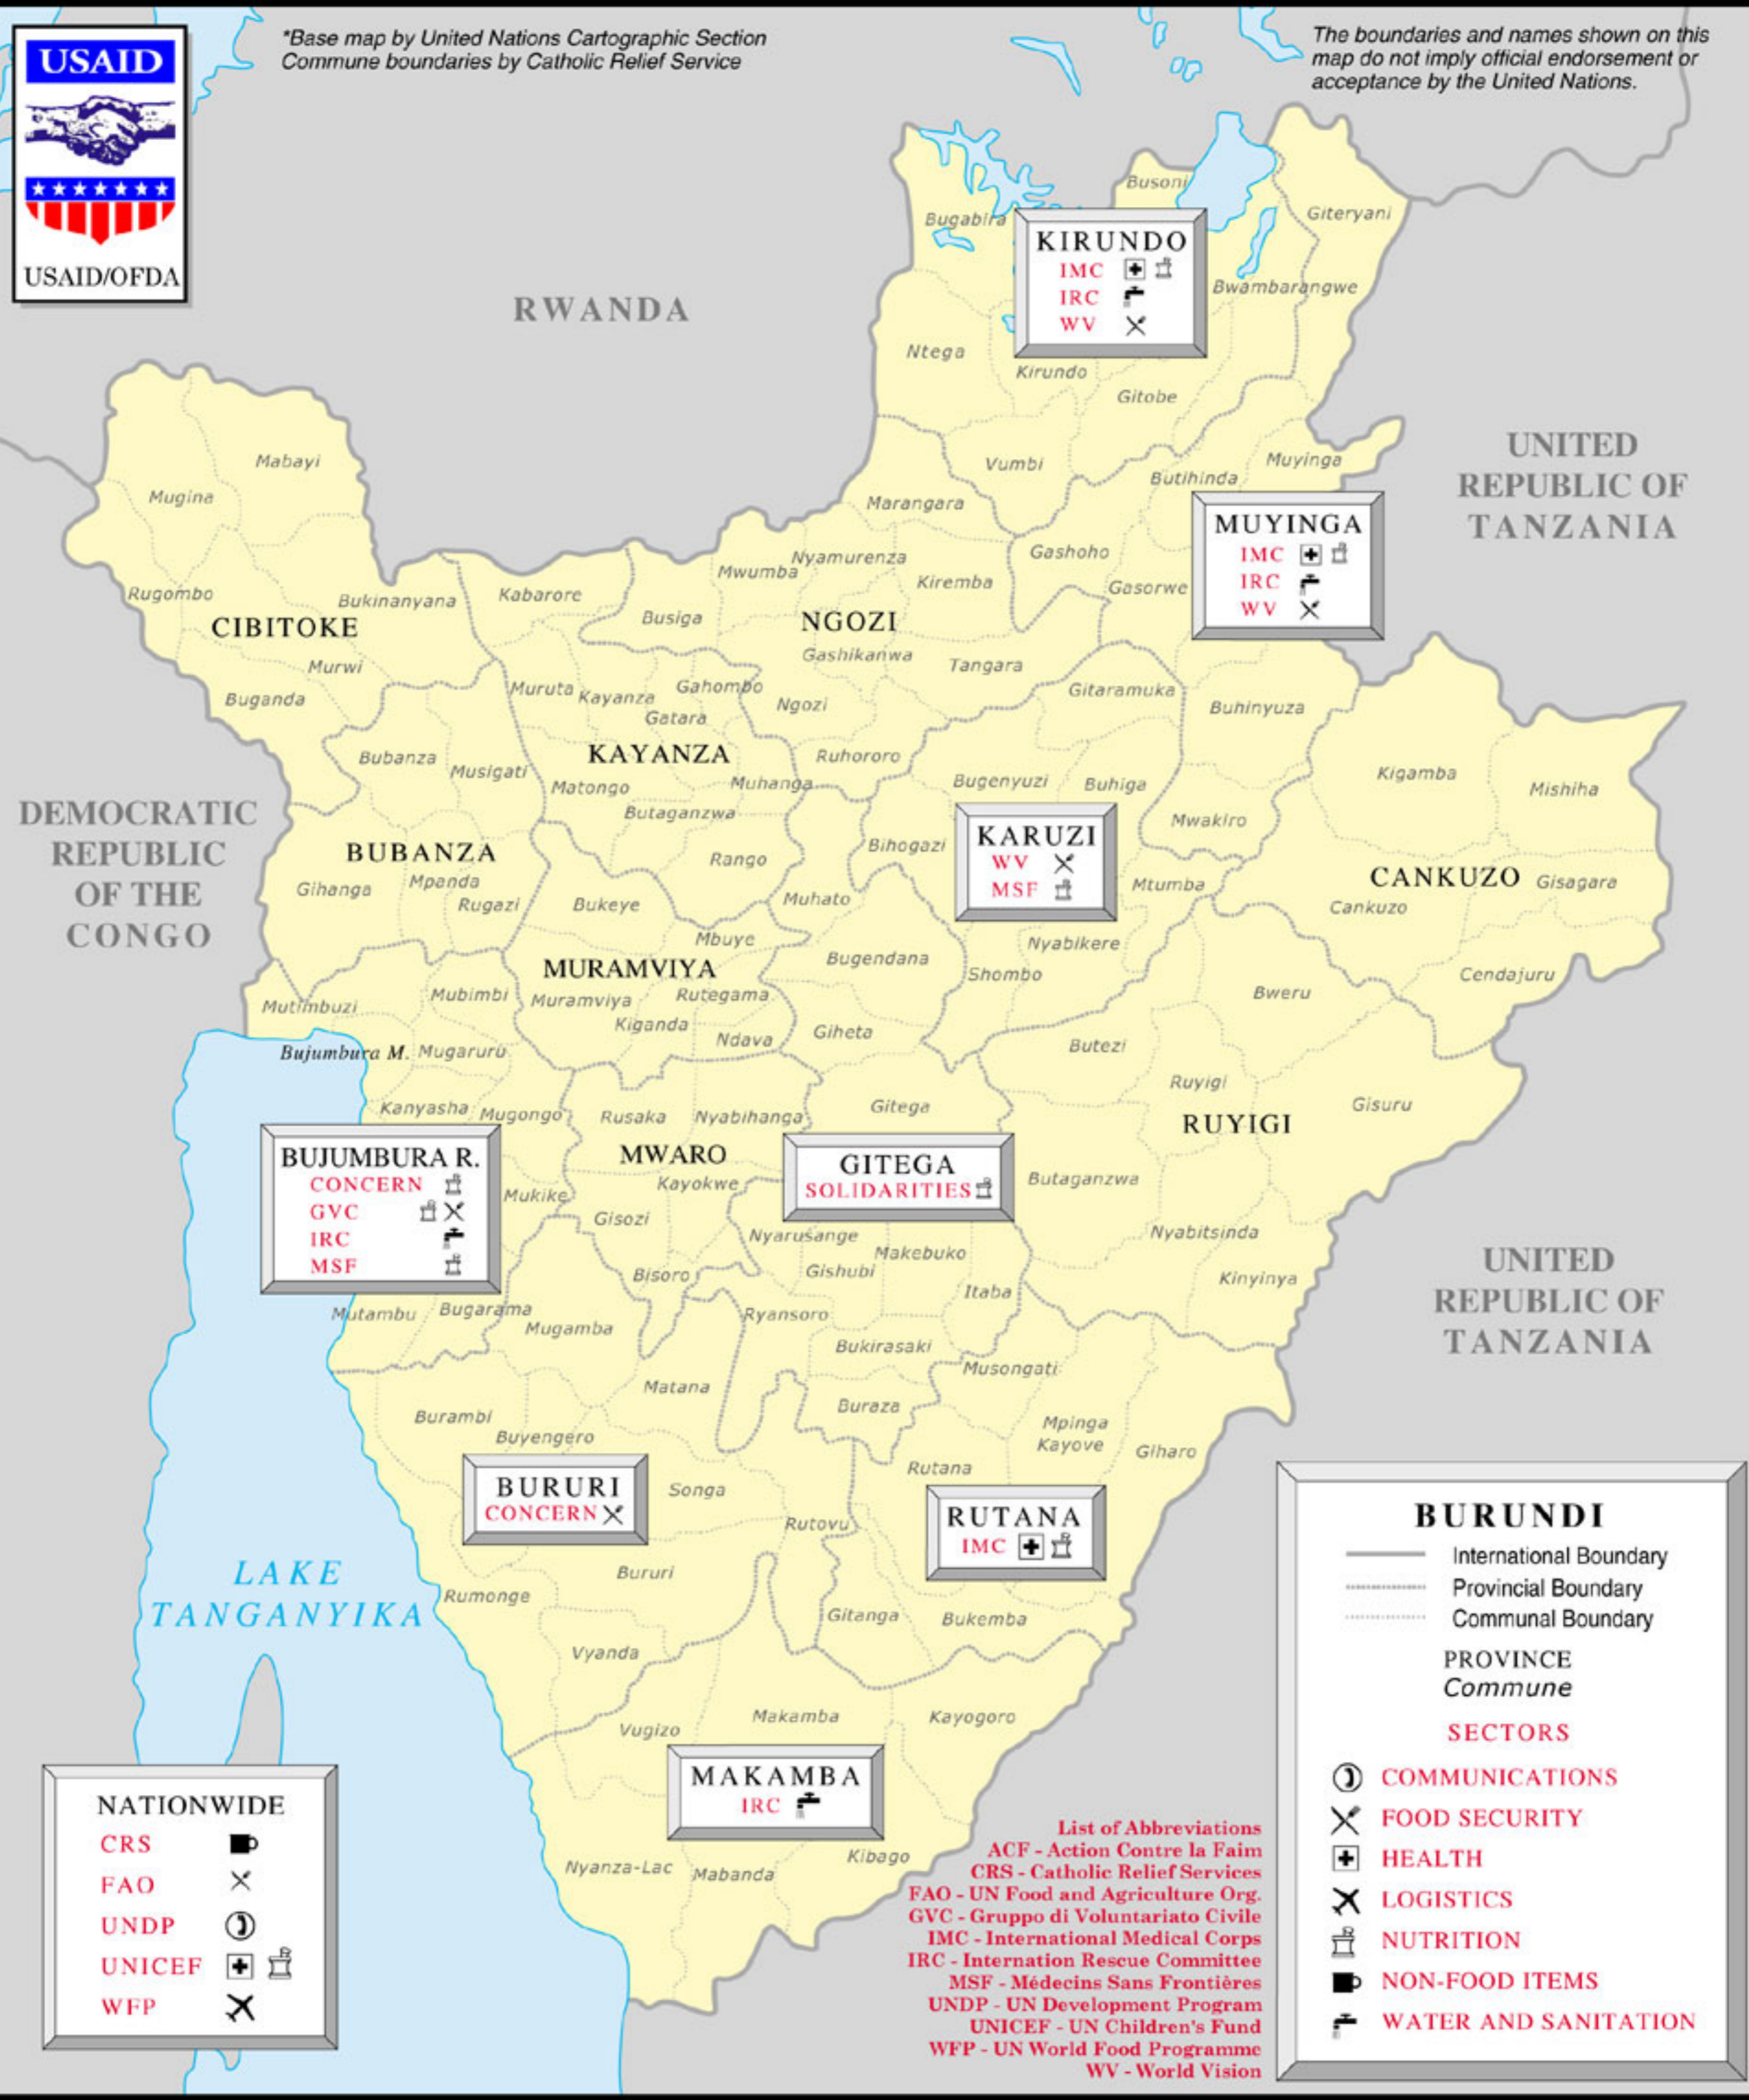

\*Base map by United Nations Cartographic Section  
Commune boundaries by Catholic Relief Service

The boundaries and names shown on this map do not imply official endorsement or acceptance by the United Nations.

**BUJUMBURA R.**  
 CONCERN  
 GVC  
 IRC  
 MSF

**KARUZI**  
 WV  
 MSF

**KIRUNDO**  
 IMC  
 IRC  
 WV

**MUYINGA**  
 IMC  
 IRC  
 WV

**GITEGA**  
 SOLIDARITIES

**BURURI**  
 CONCERN

**RUTANA**  
 IMC

**MAKAMBA**  
 IRC

**NATIONWIDE**  
 CRS  
 FAO  
 UNDP  
 UNICEF  
 WFP

**List of Abbreviations**  
 ACF - Action Contre la Faim  
 CRS - Catholic Relief Services  
 FAO - UN Food and Agriculture Org.  
 GVC - Gruppo di Volontariato Civile  
 IMC - International Medical Corps  
 IRC - International Rescue Committee  
 MSF - Médecins Sans Frontières  
 UNDP - UN Development Program  
 UNICEF - UN Children's Fund  
 WFP - UN World Food Programme  
 WV - World Vision

**BURUNDI**

- International Boundary
- Provincial Boundary
- Communal Boundary

**PROVINCE**  
*Commune*

**SECTORS**

- COMMUNICATIONS
- FOOD SECURITY
- HEALTH
- LOGISTICS
- NUTRITION
- NON-FOOD ITEMS
- WATER AND SANITATION