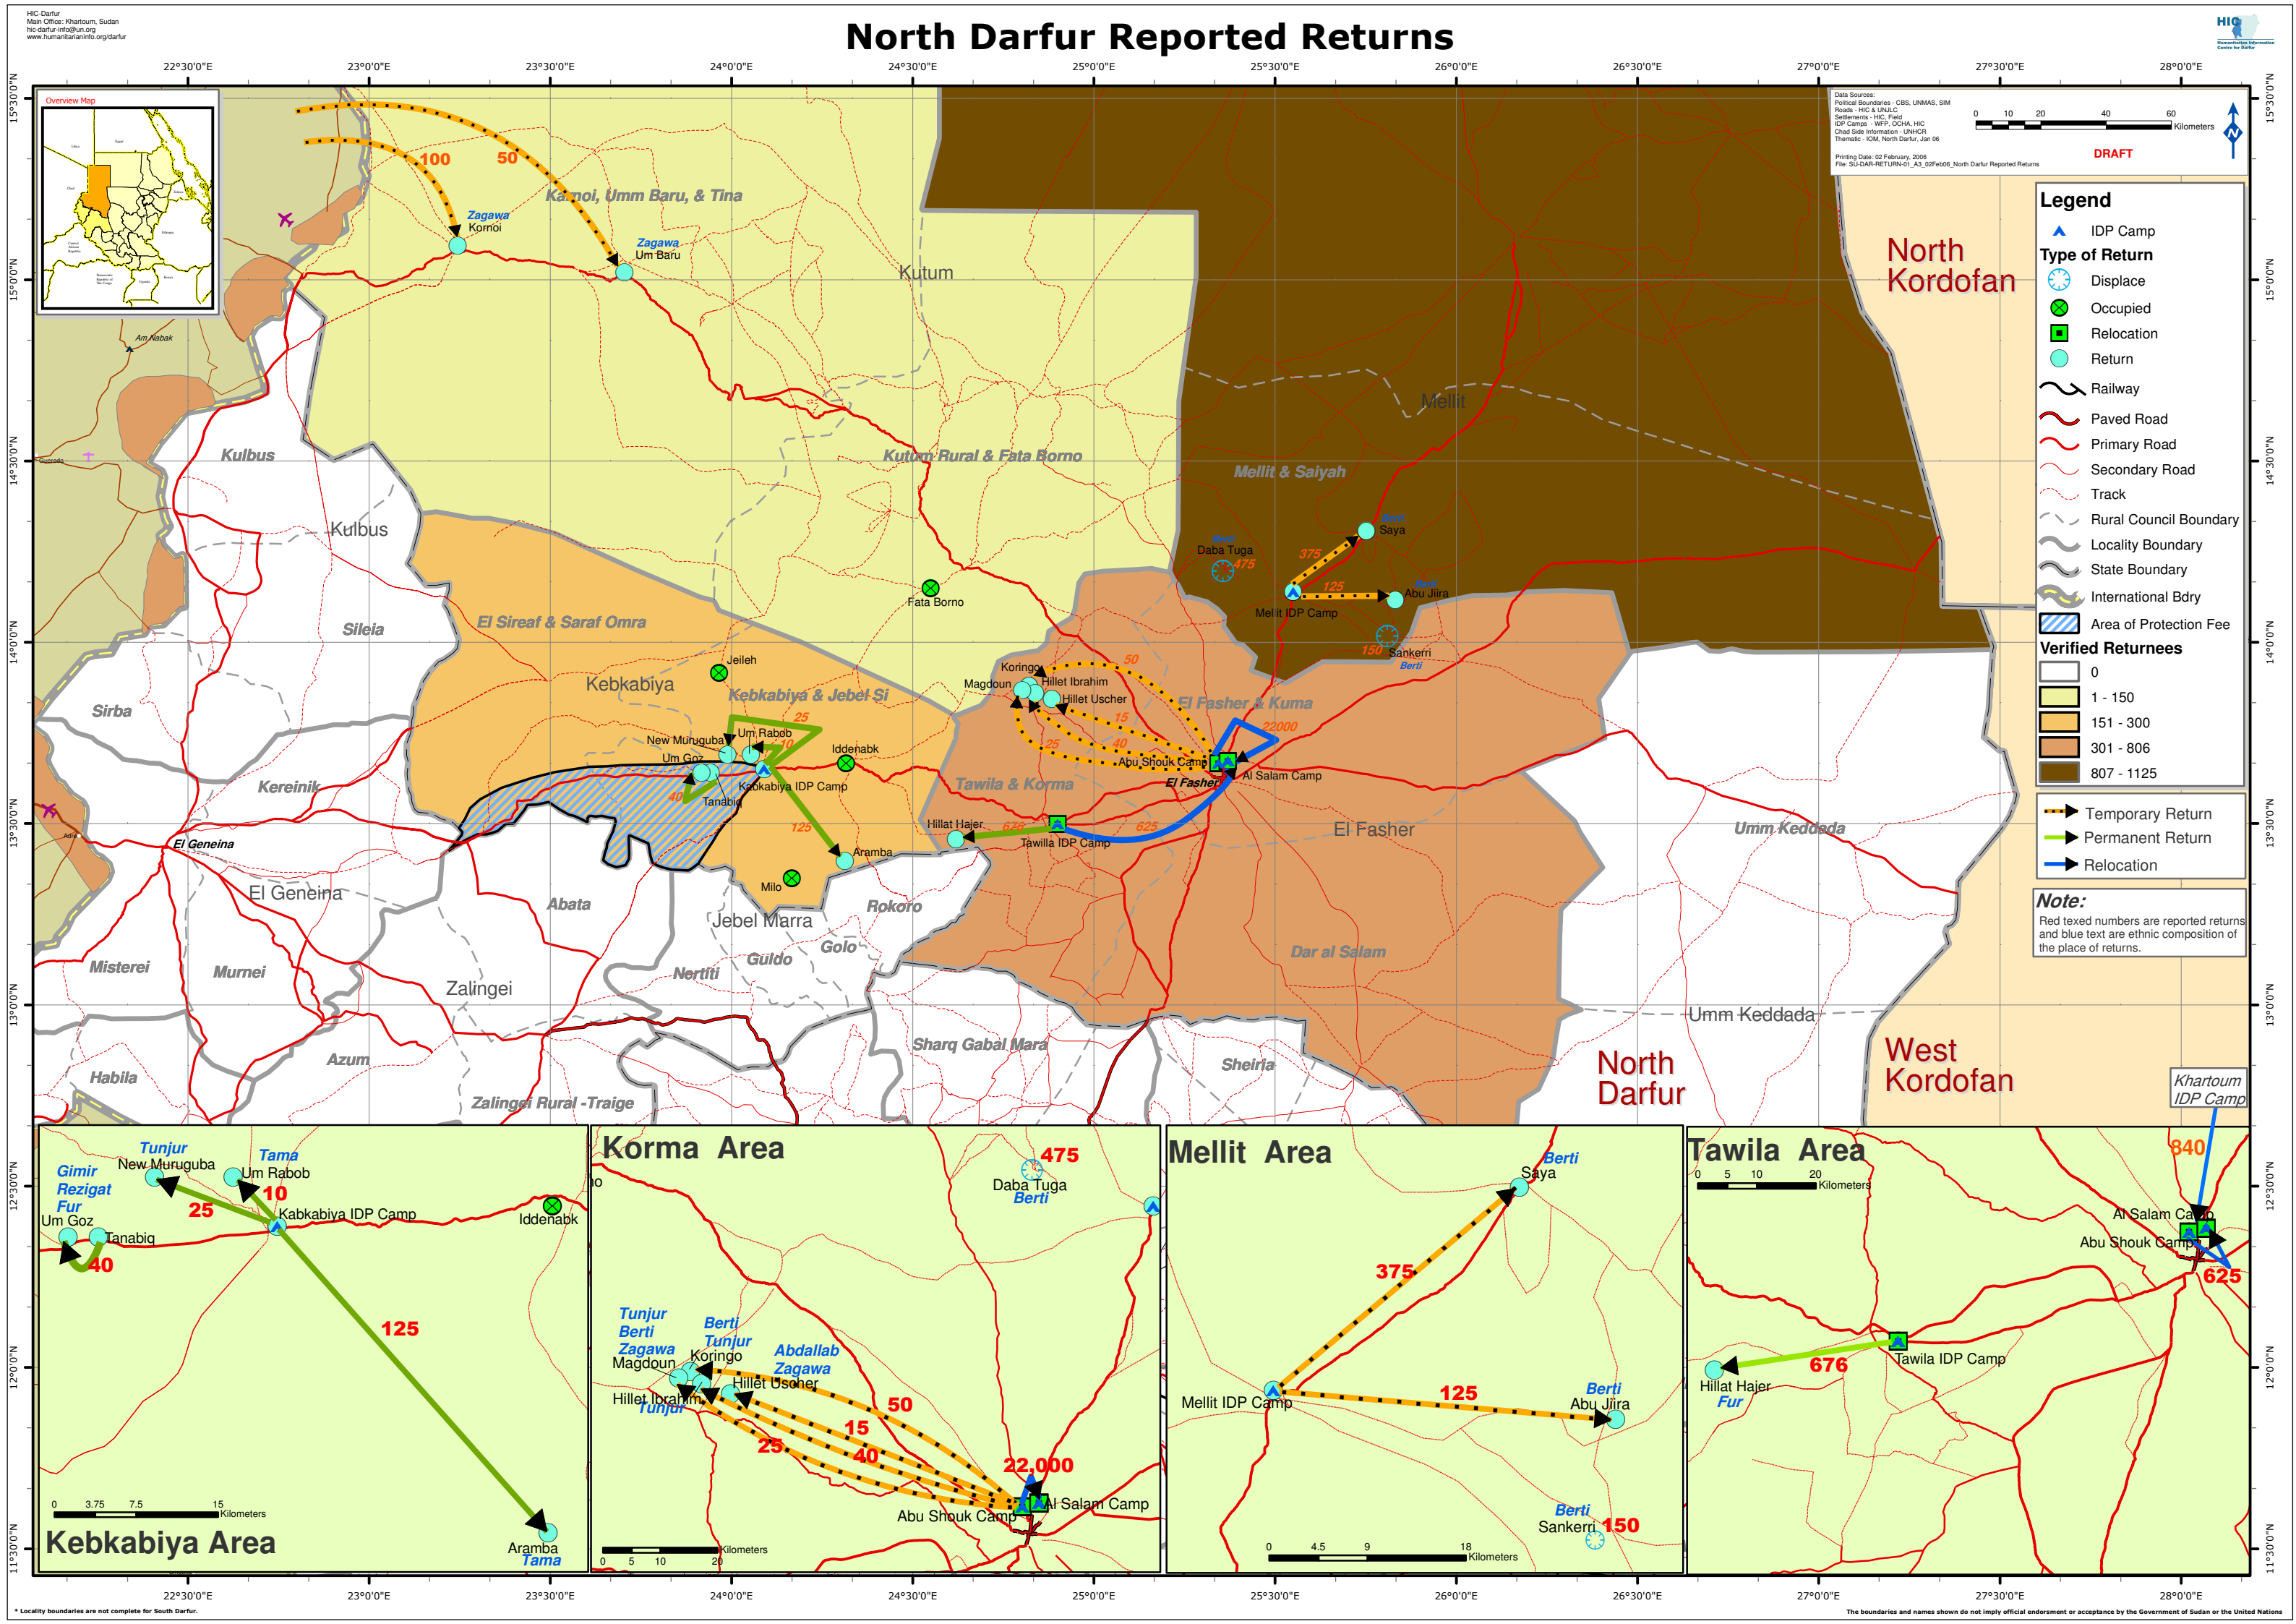

North Darfur Reported Returns

Data Sources:
 Political Boundaries - CBS, UNMAS, SIM
 Roads - HIC & UNLCC
 Settlements - HIC, Field
 IDP Camps - WFP, OCHA, HIC
 Chad Side Information - UNHCR
 Thematic - IOM, North Darfur, Jan 08

Printing Date: 02 February, 2008
 File: SU-DAR-RETURN-01_A3_02Feb08_North Darfur Reported Returns

DRAFT

Legend

- ▲ IDP Camp
- ⌚ Displace
- Occupied
- Relocation
- Return
- ⚡ Railway
- Paved Road
- Primary Road
- Secondary Road
- Track
- Rural Council Boundary
- Locality Boundary
- State Boundary
- International Bdry
- ▨ Area of Protection Fee

Verified Returnees

0
1 - 150
151 - 300
301 - 806
807 - 1125

- Temporary Return
- Permanent Return
- Relocation

Note:
 Red texted numbers are reported returns and blue text are ethnic composition of the place of returns.

* Locality boundaries are not complete for South Darfur. The boundaries and names shown do not imply official endorsement or acceptance by the Government of Sudan or the United Nations.