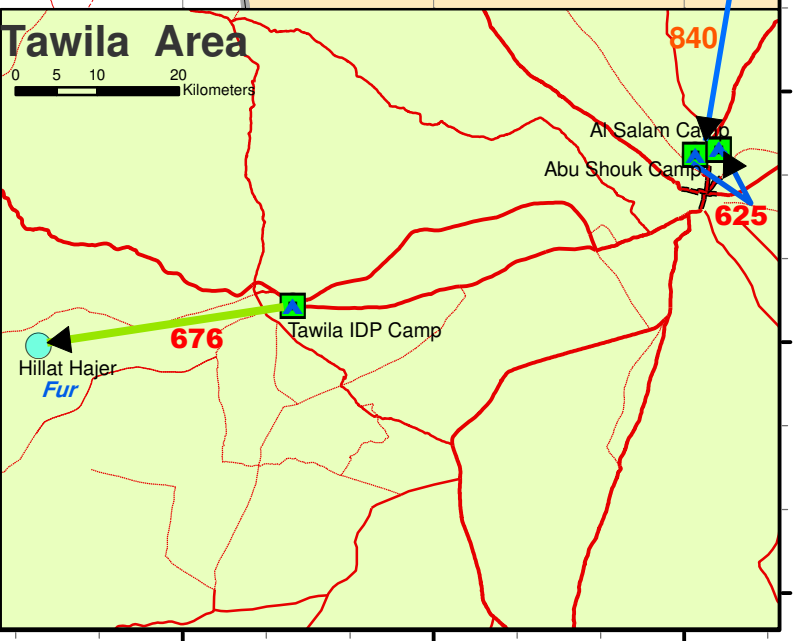

Printing Date: 02 February, 2008
 File: SU-DAR-RETURN-01_A3_02Feb08_North Darfur Reported Returns

DRAFT

Legend

- ▲ IDP Camp
- ⌚ Displace
- Occupied
- Relocation
- Return
- ⚡ Railway
- Paved Road
- Primary Road
- Secondary Road
- Track
- Rural Council Boundary
- Locality Boundary
- State Boundary
- International Bdry
- ▨ Area of Protection Fee

* Locality boundaries are not complete for South Darfur. The boundaries and names shown do not imply official endorsement or acceptance by the Government of Sudan or the United Nations.