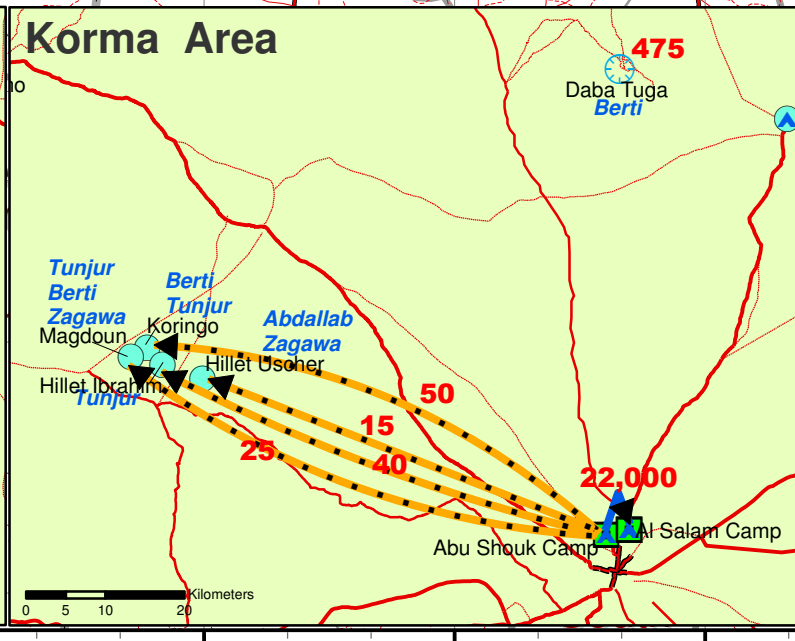

North Darfur Reported Returns

Data Sources:
 Political Boundaries - CBS, UNMAS, SIM
 Roads - HIC & UNLCC
 Settlements - HIC, Field
 IDP Camps - WFP, OCHA, HIC
 Chad Side Information - UNHCR
 Thematic - IOM, North Darfur, Jan 08

Printing Date: 02 February, 2008
 File: SU-DAR-RETURN-01_A3_02Feb08_North Darfur Reported Returns

DRAFT

Legend

- ▲ IDP Camp
- ⌚ Displace
- Occupied
- Relocation
- Return
- ⚡ Railway
- Paved Road
- Primary Road
- Secondary Road
- Track
- Rural Council Boundary
- Locality Boundary
- State Boundary
- International Bdry
- ▨ Area of Protection Fee

Verified Returnees

0
1 - 150
151 - 300
301 - 806
807 - 1125

- Temporary Return
- Permanent Return
- Relocation

Note:
 Red texted numbers are reported returns and blue text are ethnic composition of the place of returns.

* Locality boundaries are not complete for South Darfur. The boundaries and names shown do not imply official endorsement or acceptance by the Government of Sudan or the United Nations.