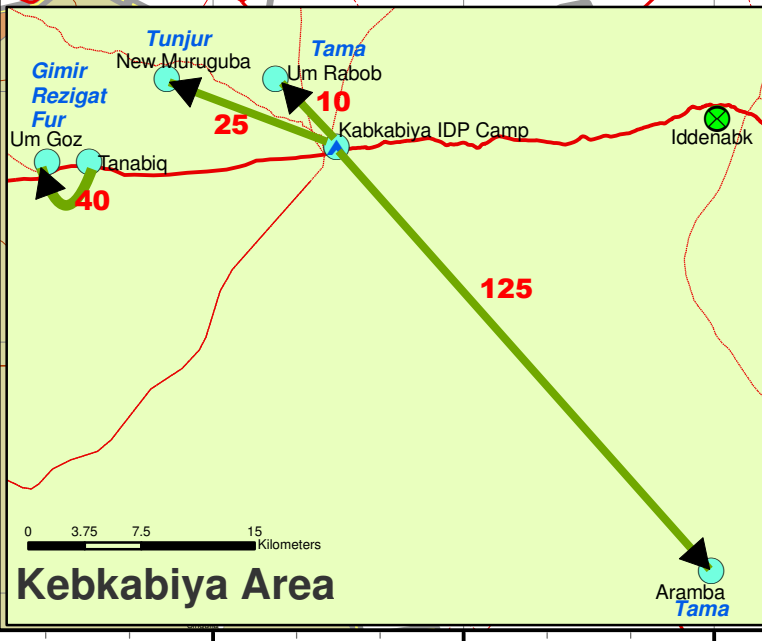

Printing Date: 02 February, 2008
 File: SU-DAR-RETURN-01_A3_02Feb08_North Darfur Reported Returns

DRAFT

Legend

- ▲ IDP Camp
- ⌚ Displace
- Occupied
- Relocation
- Return
- ⚡ Railway
- Paved Road
- Primary Road
- Secondary Road
- Track
- Rural Council Boundary
- Locality Boundary
- State Boundary
- International Bdry
- ▨ Area of Protection Fee

* Locality boundaries are not complete for South Darfur. The boundaries and names shown do not imply official endorsement or acceptance by the Government of Sudan or the United Nations.