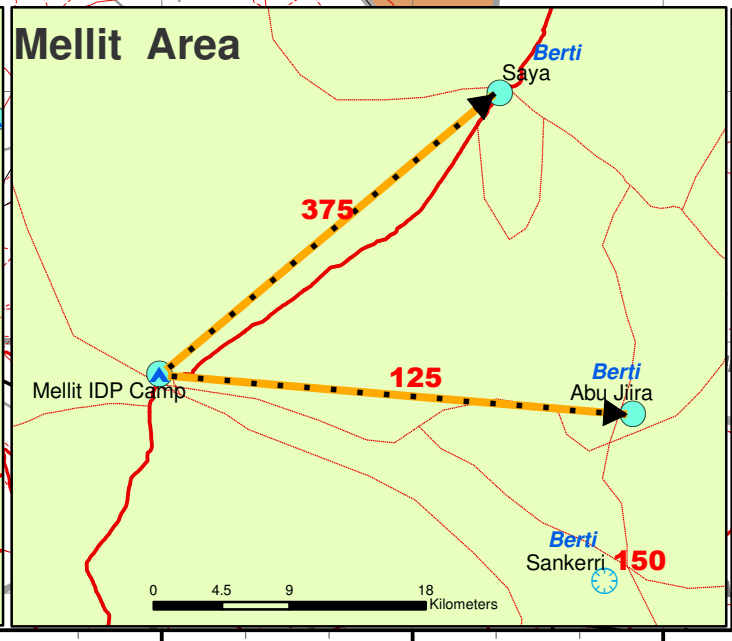

North Darfur Reported Returns

Data Sources:
 Political Boundaries - CBS, UNMAS, SIM
 Roads - HIC & UNLCC
 Settlements - HIC, Field
 IDP Camps - WFP, OCHA, HIC
 Chad Side Information - UNHCR
 Thematic - IOM, North Darfur, Jan 08

Printing Date: 02 February, 2008
 File: SU-DAR-RETURN-01_A3_02Feb08_North Darfur Reported Returns

DRAFT

Legend

- ▲ IDP Camp
- ⌚ Displace
- Occupied
- Relocation
- Return
- ⚡ Railway
- Paved Road
- Primary Road
- Secondary Road
- Track
- Rural Council Boundary
- Locality Boundary
- State Boundary
- International Bdry
- ▨ Area of Protection Fee

* Locality boundaries are not complete for South Darfur. The boundaries and names shown do not imply official endorsement or acceptance by the Government of Sudan or the United Nations.