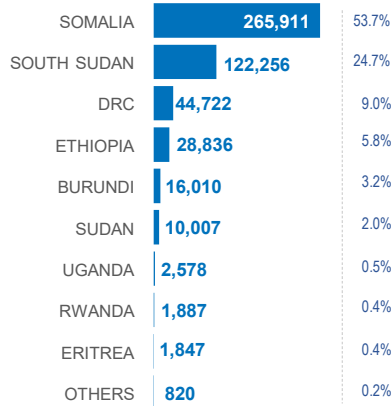

KENYA

Registered refugees and asylum-seekers

as of 31st May 2020

UNHCR
The UN Refugee Agency

494,874

REGISTERED REFUGEES AND ASYLUM-SEEKERS

HOST LOCATIONS

84%
Living in camps

16%
Living in urban areas

COUNTRIES OF ORIGIN

DEMOGRAPHICS

age and gender

60+
2.7%

18-59
43.8%

0-17
53.5%

LEGAL STATUS