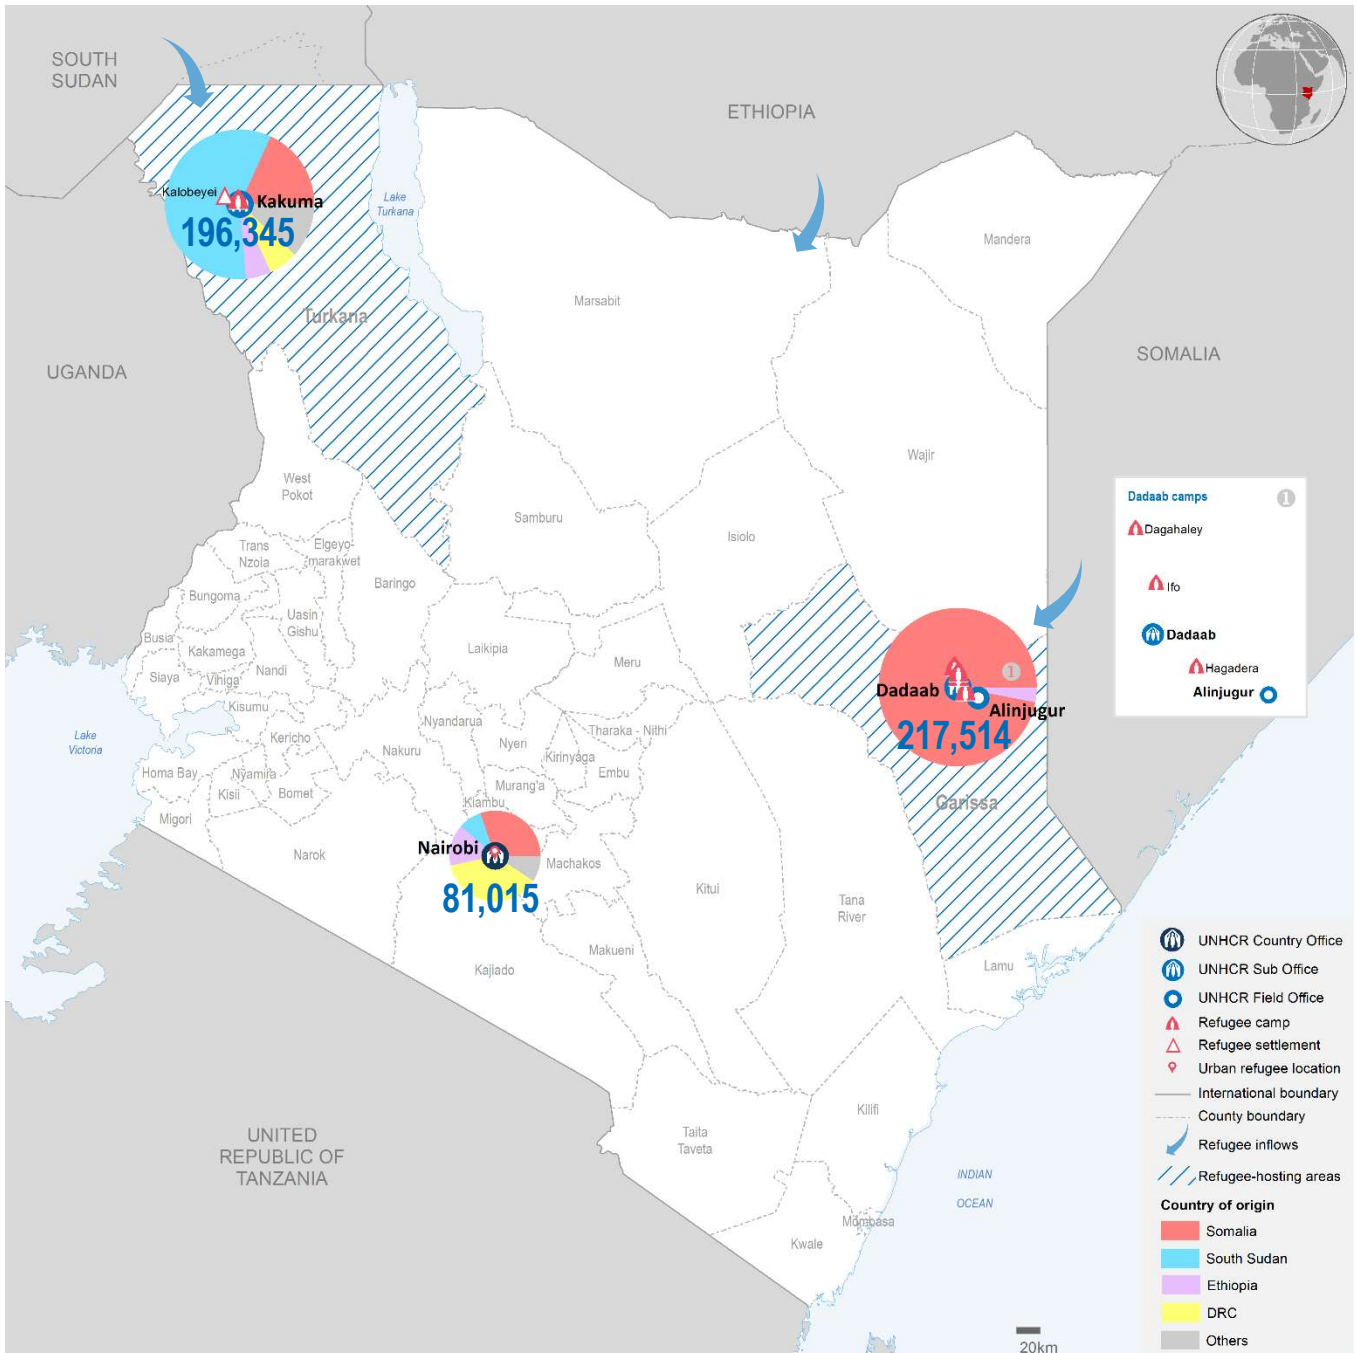

KENYA

Registered refugees and asylum-seekers

as of 31st May 2020

UNHCR
The UN Refugee Agency

494,874

REGISTERED REFUGEES AND ASYLUM-SEEKERS

HOST LOCATIONS

84%
Living in camps

16%
Living in urban areas

COUNTRIES OF ORIGIN

DEMOGRAPHICS

age and gender

60+
2.7%

18-59
43.8%

0-17
53.5%

LEGAL STATUS

The boundaries and names shown and the designations used on this map do not imply official endorsement or acceptance by the United Nations.