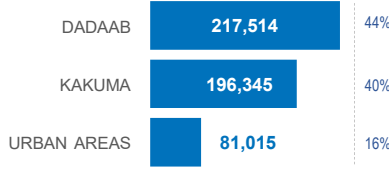

KENYA

Registered refugees and asylum-seekers

as of 31st May 2020

UNHCR
The UN Refugee Agency

494,874

REGISTERED REFUGEES AND ASYLUM-SEEKERS

HOST LOCATIONS

84%
Living in camps

16%
Living in urban areas

COUNTRIES OF ORIGIN

DEMOGRAPHICS

age and gender

60+
2.7%

18-59
43.8%

0-17
53.5%

LEGAL STATUS