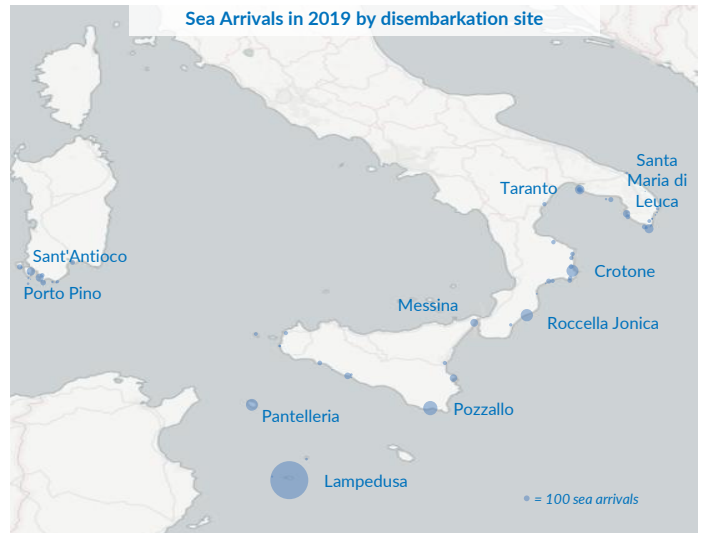

Italy weekly snapshot - 17 Nov 2019

(The charts below are based on figures from the Italian Ministry of Interior and UNHCR estimates. All figures are provisional and subject to change)

Total arrivals (1 Jan - 17 Nov 2019):	9,942
Total arrivals (1 Jan - 17 Nov 2018):	22,548
Total arrivals 1 Nov - 17 Nov 2019	293
Total arrivals 1 Nov - 17 Nov 2018	517
Average daily arrivals in November 2019 so far:	17
Average daily arrivals in October 2019:	65

Dead and missing in 2019 - Central Med (as of 17 Nov)	702
Dead and missing in 2019 - Mediterranean Sea (as of 17 Nov)	1,098
Dead and missing in 2018 - Central Med (as of 17 Nov)	1,264
Dead and missing in 2018 - Mediterranean Sea (as of 17 Nov)	2,125
Dead and missing in 2018 - Central Med	1,279
Dead and missing in 2018 - Mediterranean Sea	2,277

Estimated # of arrivals during the last seven days	0
(Based on arrivals or registration figures collected by UNHCR staff)	
Mon, 11 Nov 2019	0
Tue, 12 Nov 2019	0
Wed, 13 Nov 2019	0
Thu, 14 Nov 2019	0
Fri, 15 Nov 2019	0
Sat, 16 Nov 2019	0
Sun, 17 Nov 2019	0