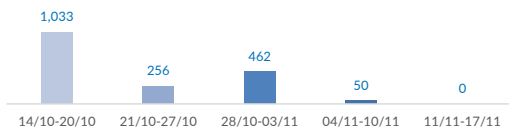

Sea arrivals of last weeks