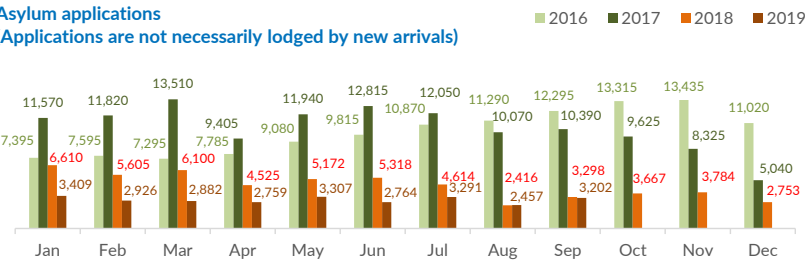

Italy weekly snapshot - 17 Nov 2019

(The charts below are based on figures from the Italian Ministry of Interior and UNHCR estimates. All figures are provisional and subject to change)

Total arrivals (1 Jan - 17 Nov 2019):	9,942
Total arrivals (1 Jan - 17 Nov 2018):	22,548
Total arrivals 1 Nov - 17 Nov 2019	293
Total arrivals 1 Nov - 17 Nov 2018	517
Average daily arrivals in November 2019 so far:	17
Average daily arrivals in October 2019:	65

Estimated # of arrivals during the last seven days	0
(Based on arrivals or registration figures collected by UNHCR staff)	
Mon, 11 Nov 2019	0
Tue, 12 Nov 2019	0
Wed, 13 Nov 2019	0
Thu, 14 Nov 2019	0
Fri, 15 Nov 2019	0
Sat, 16 Nov 2019	0
Sun, 17 Nov 2019	0

Sea arrivals of last weeks

Arrivals per month

Asylum applications

(Applications are not necessarily lodged by new arrivals)

Sea arrivals by gender and age - Jan -Oct 2019

Most common sea arrival nationalities in Italy (comparison with previous month)

Estimated daily sea arrivals in 2019