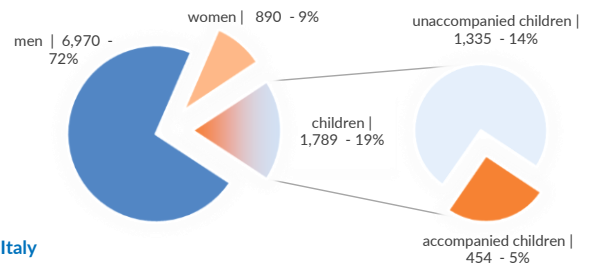

Italy weekly snapshot - 17 Nov 2019

(The charts below are based on figures from the Italian Ministry of Interior and UNHCR estimates. All figures are provisional and subject to change)

Total arrivals (1 Jan - 17 Nov 2019):	9,942
Total arrivals (1 Jan - 17 Nov 2018):	22,548
Total arrivals 1 Nov - 17 Nov 2019	293
Total arrivals 1 Nov - 17 Nov 2018	517
Average daily arrivals in November 2019 so far:	17
Average daily arrivals in October 2019:	65

Estimated # of arrivals during the last seven days	0
(Based on arrivals or registration figures collected by UNHCR staff)	
Mon, 11 Nov 2019	0
Tue, 12 Nov 2019	0
Wed, 13 Nov 2019	0
Thu, 14 Nov 2019	0
Fri, 15 Nov 2019	0
Sat, 16 Nov 2019	0
Sun, 17 Nov 2019	0

Sea arrivals of last weeks

Arrivals per month

Asylum applications

(Applications are not necessarily lodged by new arrivals)

Sea arrivals by gender and age - Jan -Oct 2019

Most common sea arrival nationalities in Italy (comparison with previous month)