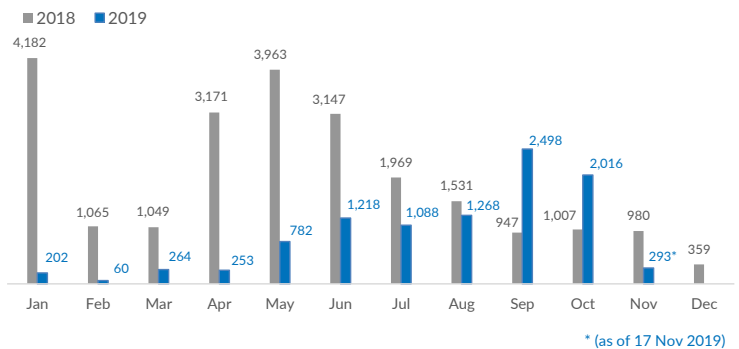

Arrivals per month