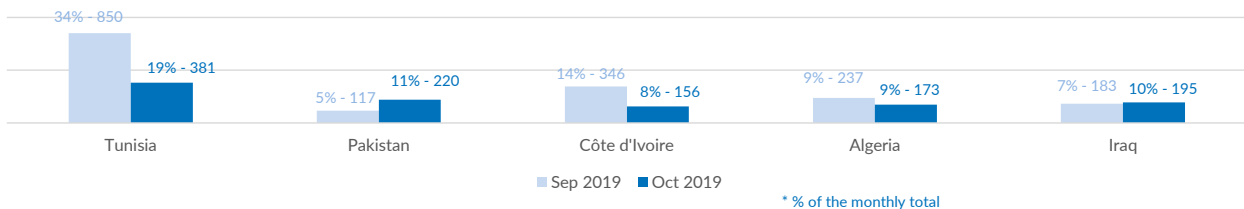

Estimated # of arrivals during the last seven days	0
(Based on arrivals or registration figures collected by UNHCR staff)	
Mon, 11 Nov 2019	0
Tue, 12 Nov 2019	0
Wed, 13 Nov 2019	0
Thu, 14 Nov 2019	0
Fri, 15 Nov 2019	0
Sat, 16 Nov 2019	0
Sun, 17 Nov 2019	0

Sea arrivals of last weeks

Arrivals per month

Asylum applications

(Applications are not necessarily lodged by new arrivals)

Sea arrivals by gender and age - Jan -Oct 2019

Most common sea arrival nationalities in Italy (comparison with previous month)