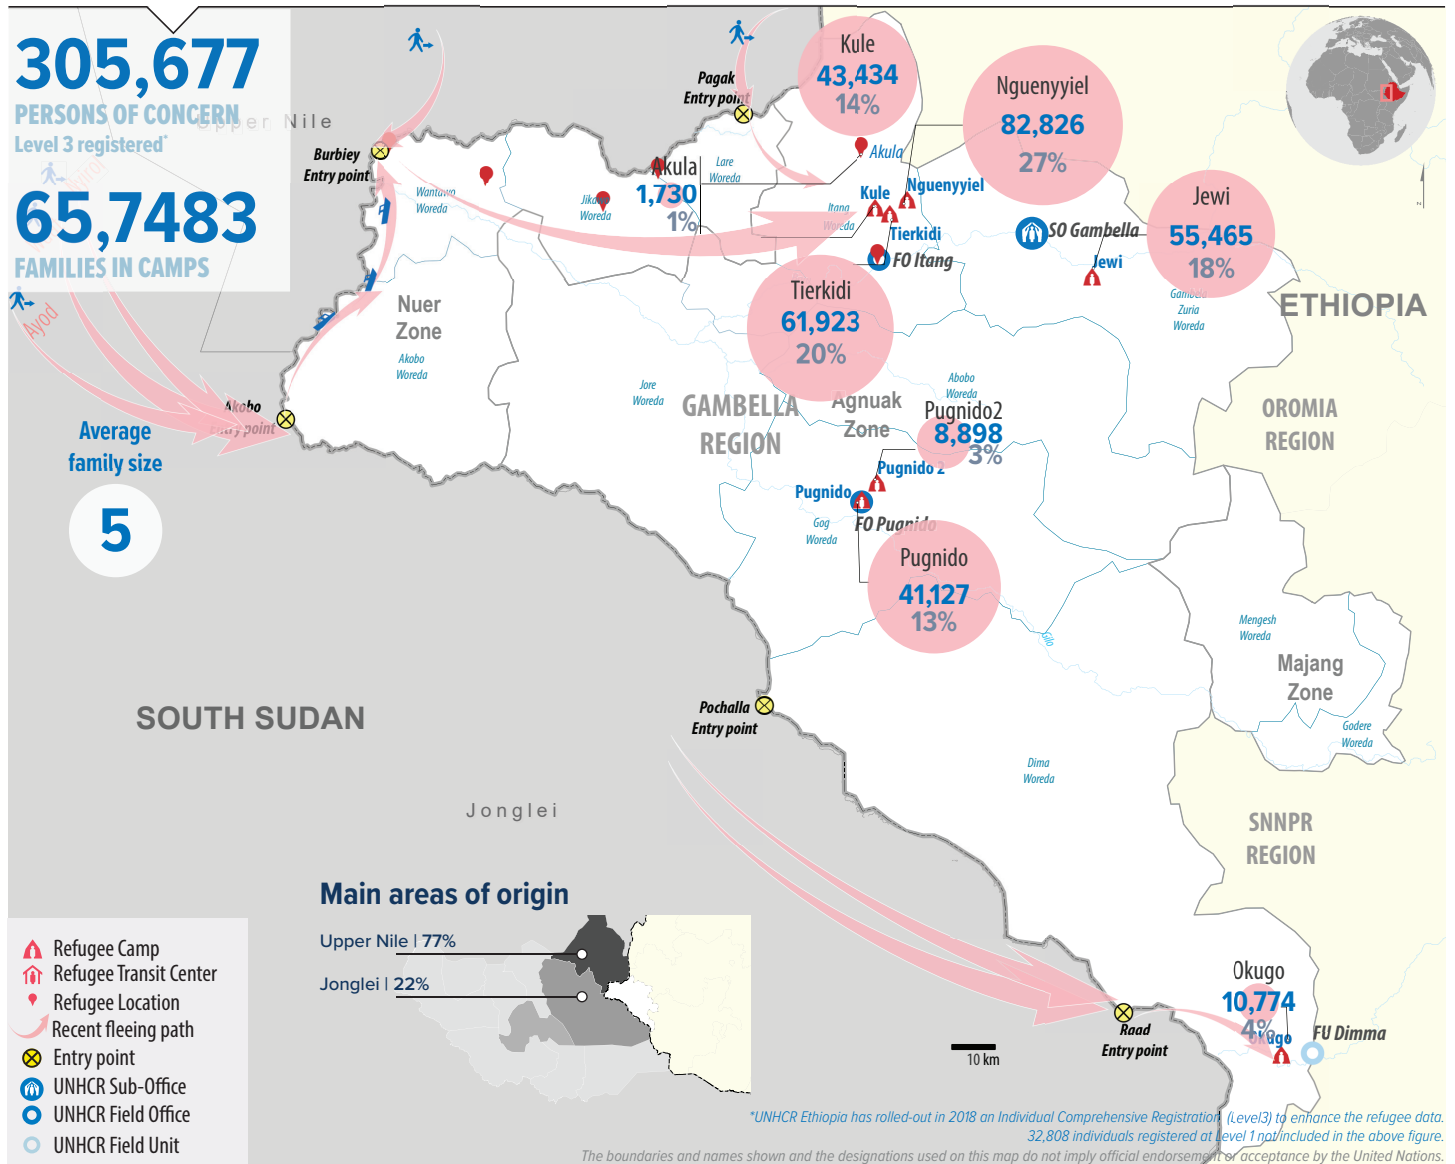

SOUTH SUDAN SITUATION

Refugee population in Gambella region | as of 31 October 2019

Age/Sex breakdown

Arrivals