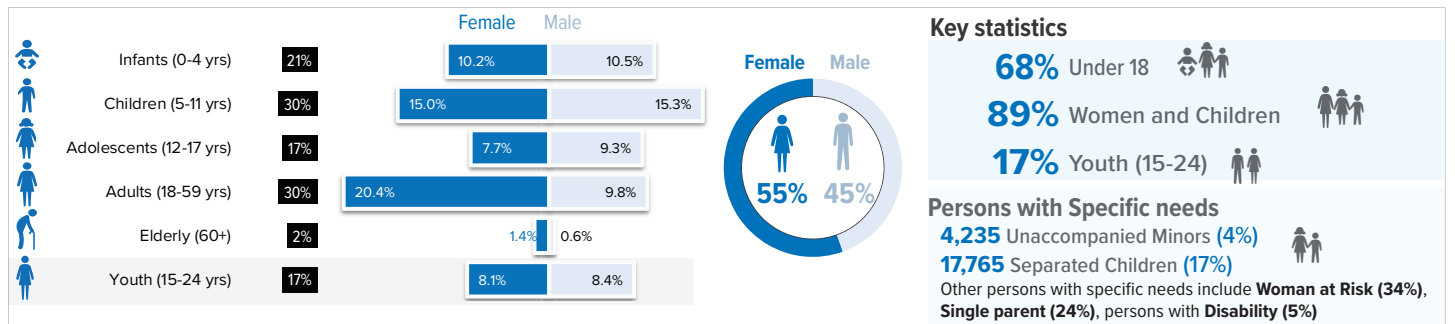

SOUTH SUDAN SITUATION

Refugee population in Gambella region | as of 31 October 2019

Age/Sex breakdown

Arrivals