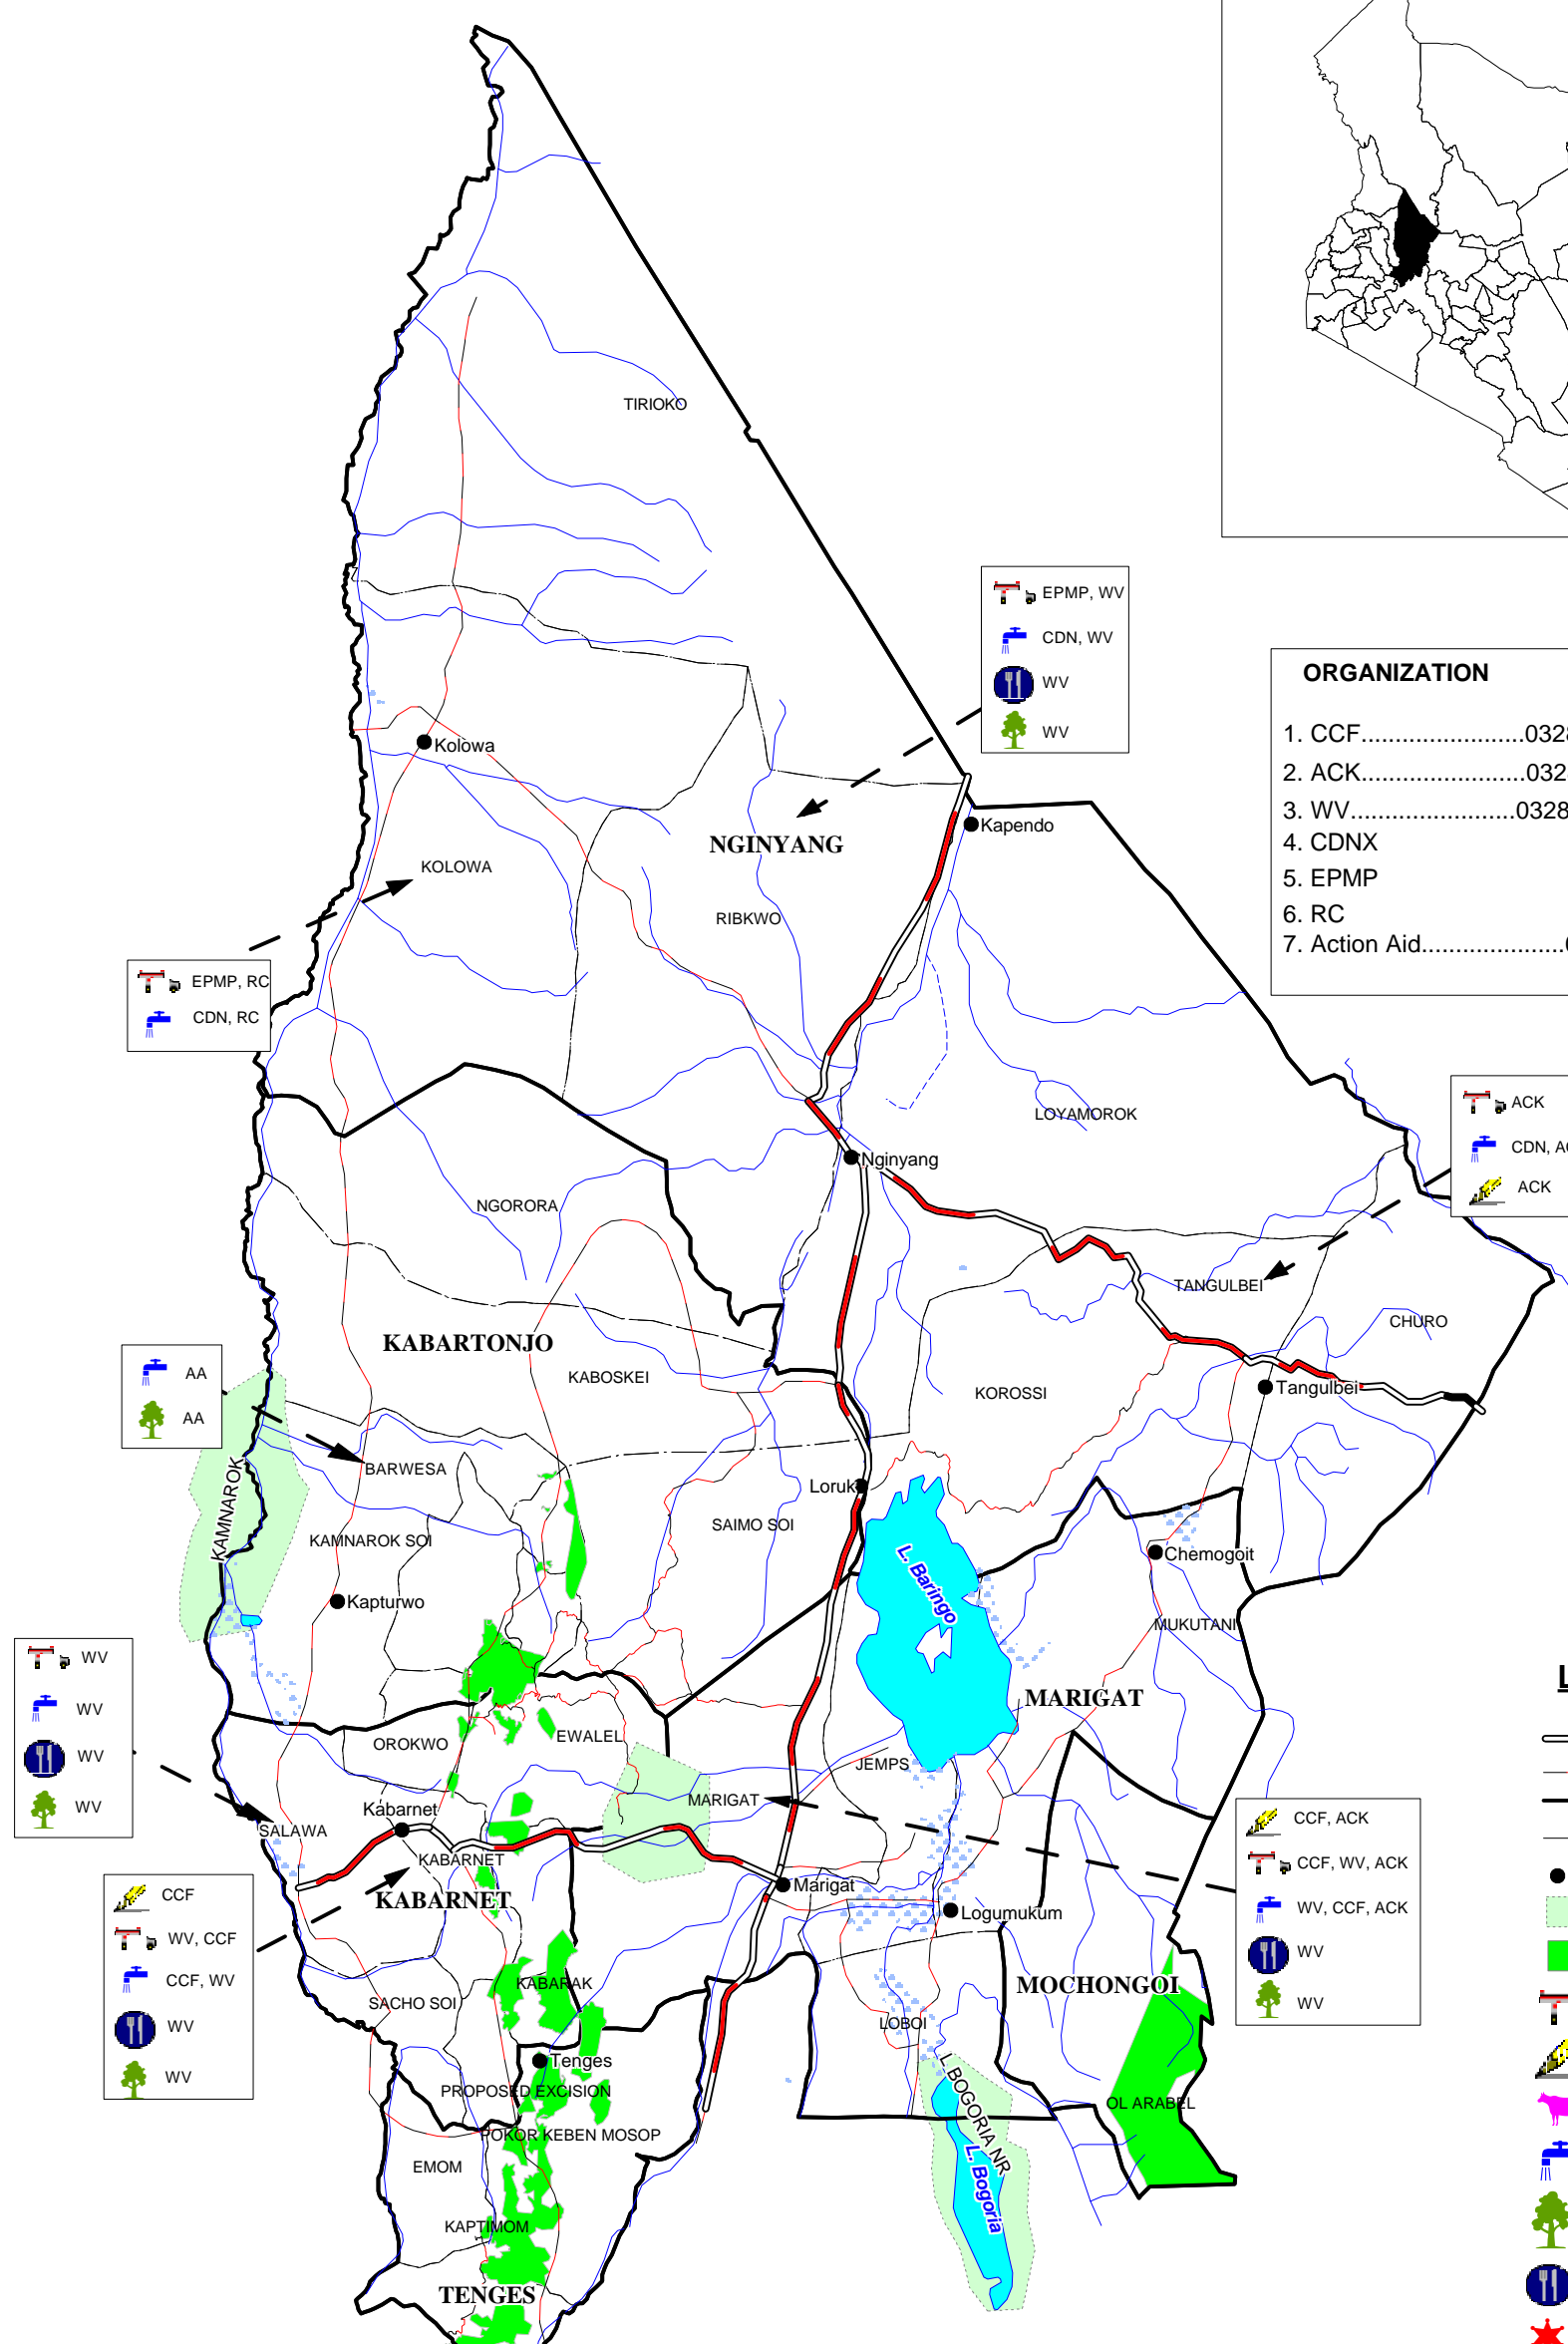

# BARINGO DISTRICT

EPMP, WV  
 CDN, WV  
 WV  
 WV

EPMP, RC  
 CDN, RC

ACK  
 CDN, ACK  
 ACK

AA  
 AA

WV  
 WV  
 WV  
 WV

CCF  
 WV, CCF  
 CCF, WV  
 WV  
 WV

CCF, ACK  
 CCF, WV, ACK  
 WV, CCF, ACK  
 WV  
 WV

ORGANIZATION	CONTACT
1. CCF.....	0328 22041 / 0328 51036
2. ACK.....	0328 51413
3. WV.....	0328 21769 / 51014
4. CDN	
5. EPMP	
6. RC	
7. Action Aid.....	0328 21671 / 21688

## LEGEND

- Major Roads
- Minor Roads
- Division Boundary
- Location Boundary
- Towns
- Parks
- Forested
- Health & Nutrition
- Education
- Livestock
- Water & Sanitation
- Agriculture
- Food Distribution
- Others (Specify)

The boundaries and names shown on this map do not imply official endorsement or acceptance by the United Nations