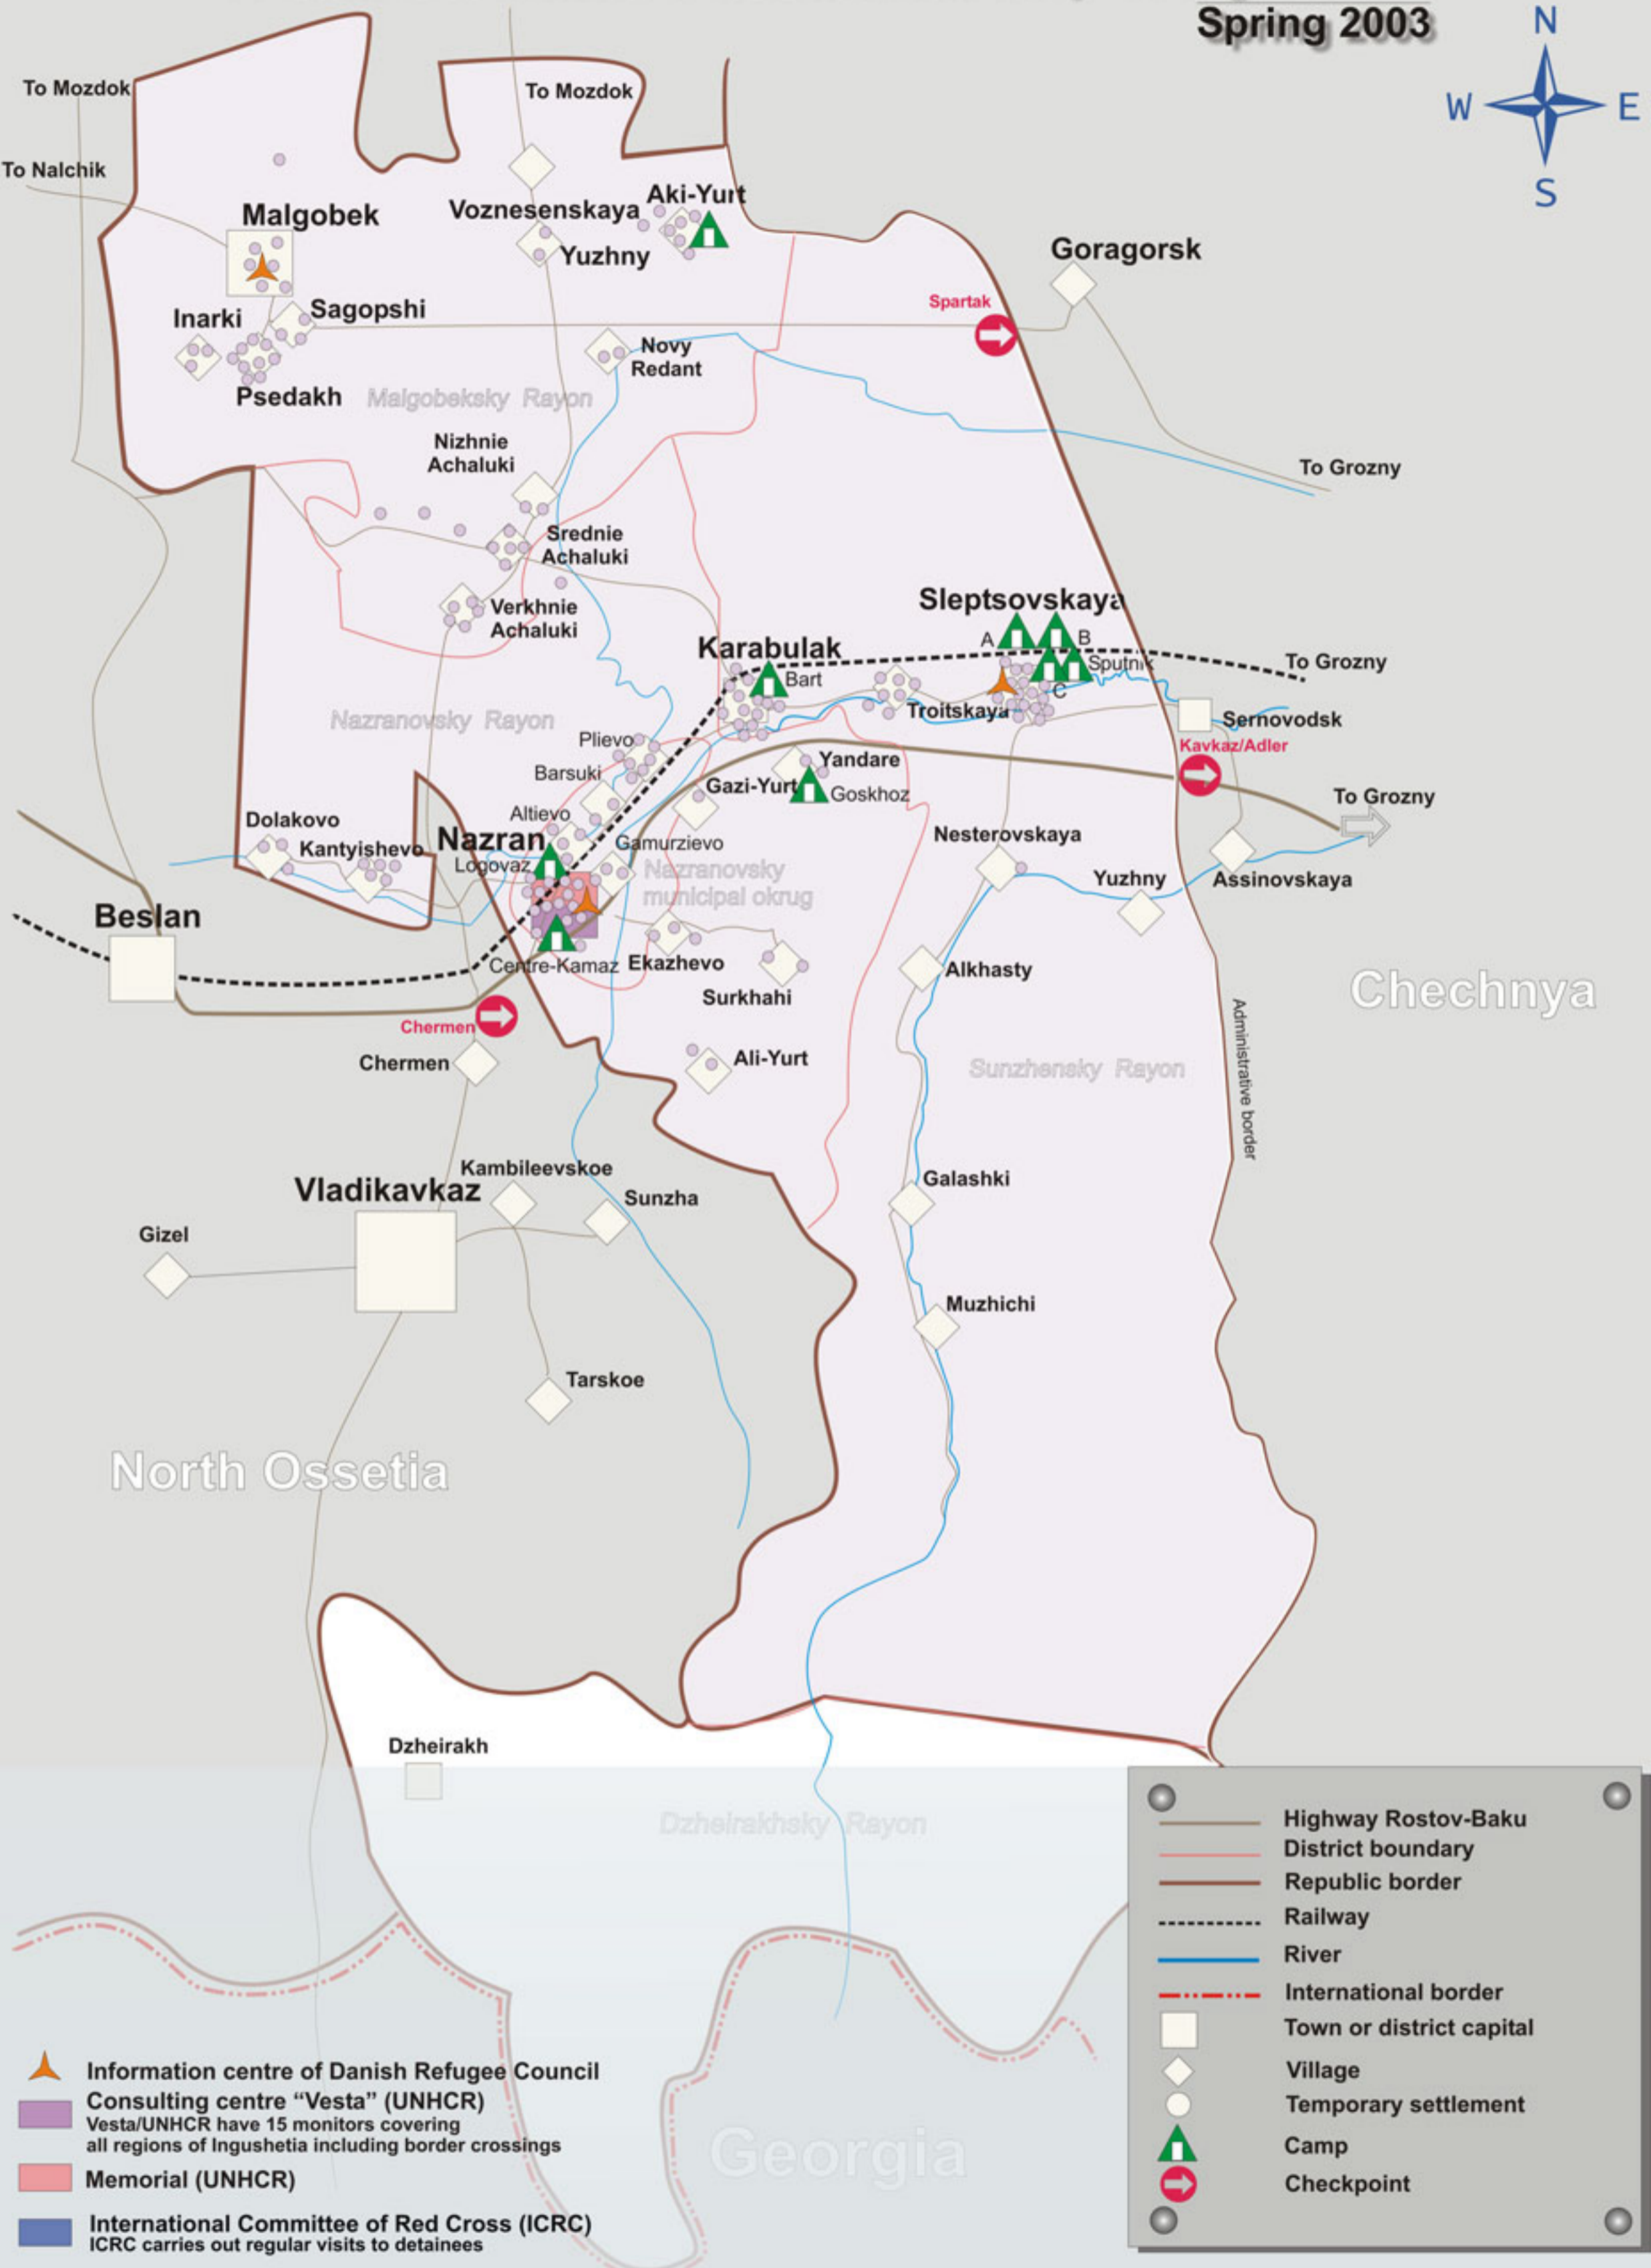

Protection Sector Coordination Map of Ingushetia

Spring 2003

- Information centre of Danish Refugee Council
- Consulting centre "Vesta" (UNHCR)
Vesta/UNHCR have 15 monitors covering all regions of Ingushetia including border crossings
- Memorial (UNHCR)
- International Committee of Red Cross (ICRC)
ICRC carries out regular visits to detainees

- Highway Rostov-Baku
- District boundary
- Republic border
- Railway
- River
- International border
- Town or district capital
- Village
- Temporary settlement
- Camp
- Checkpoint