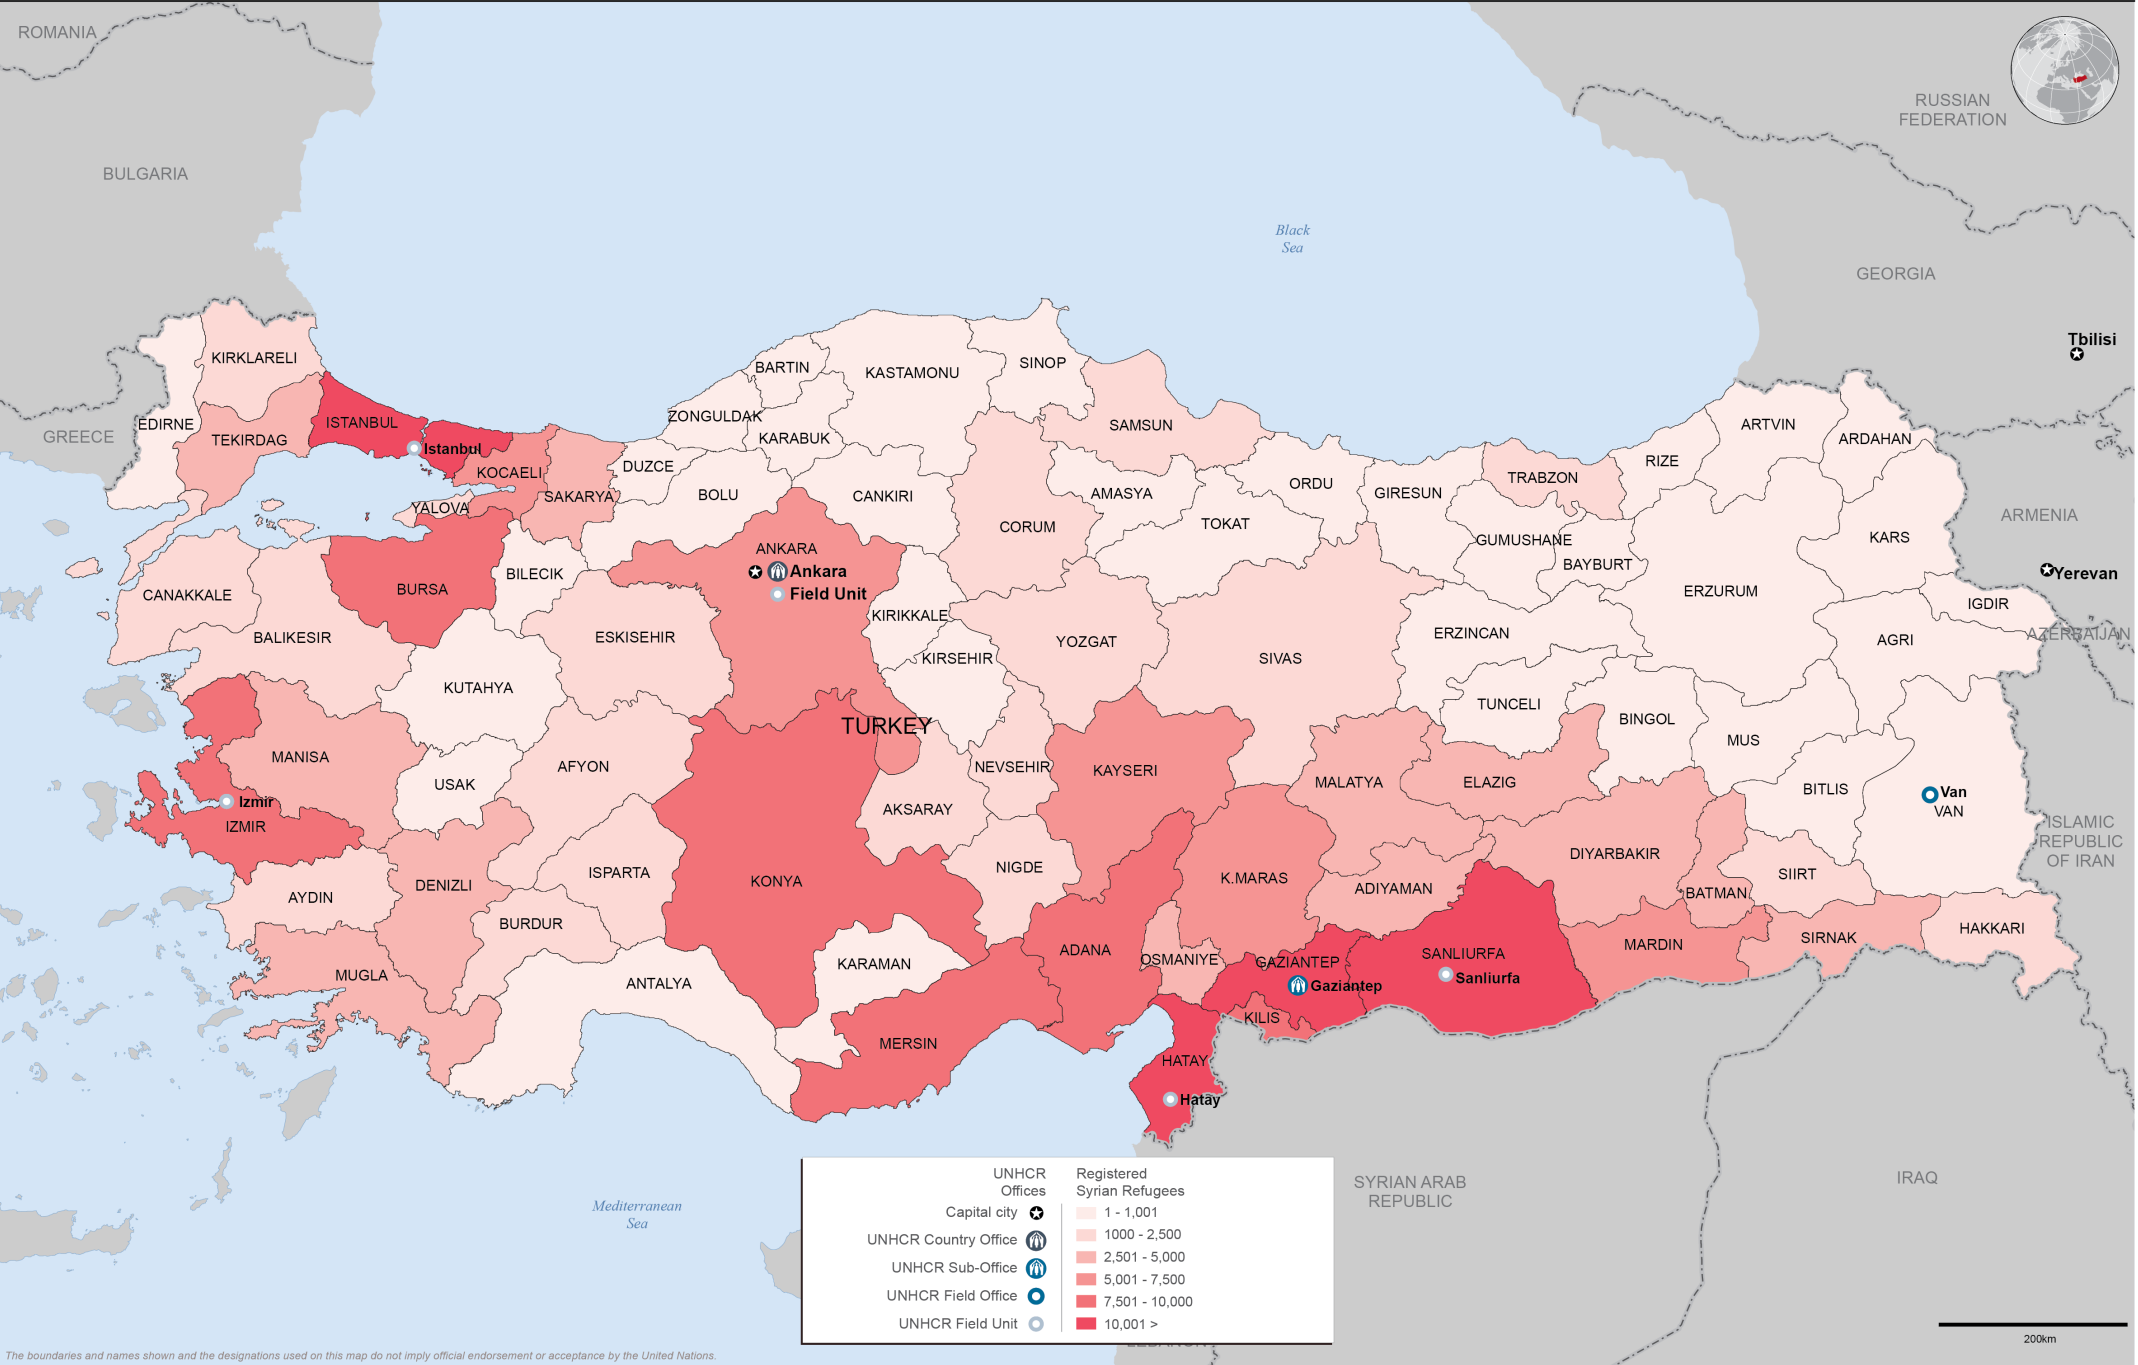

UNHCR Turkey:

Provincial Breakdown Syrian Refugees in Turkey

as of 05 September 2019