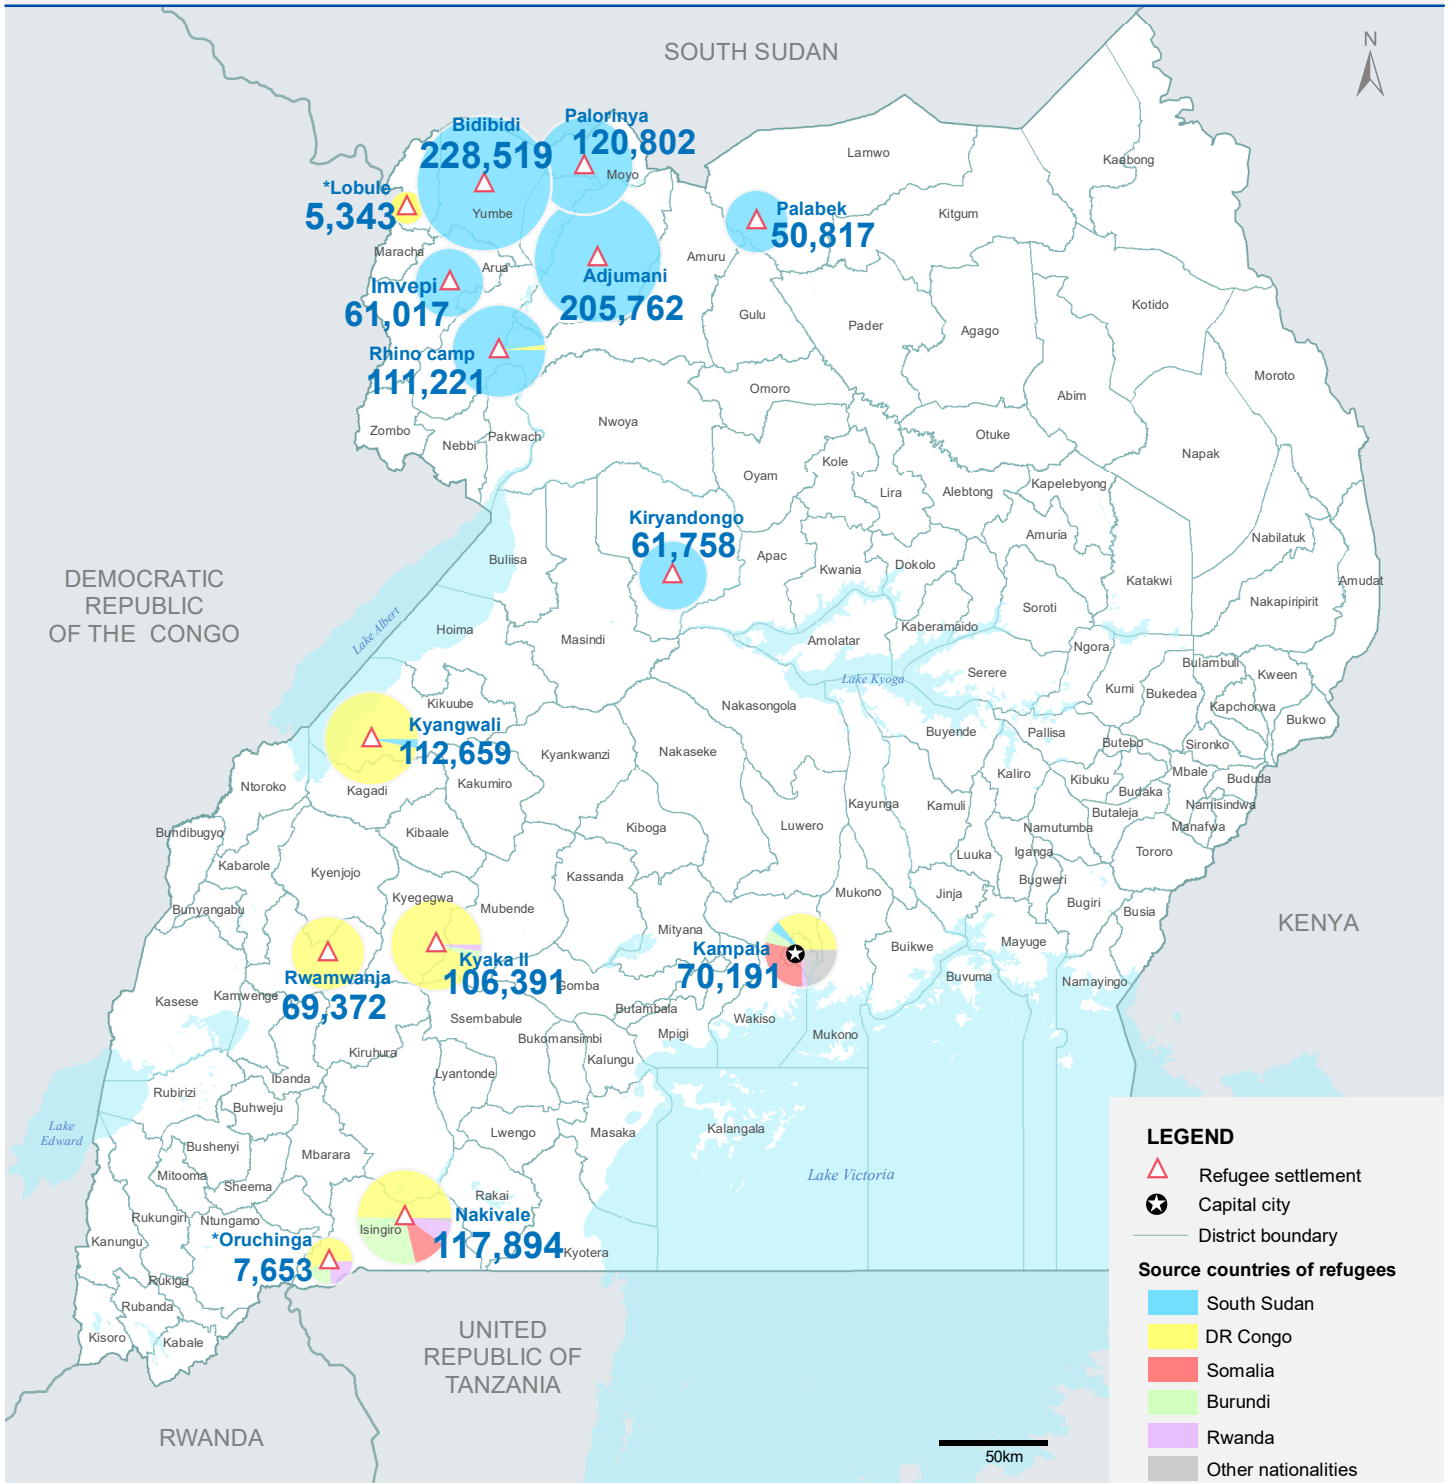

## Uganda Refugee Response

31 August 2019

Total refugees and asylum-seekers\*\*  
**1,331,565**

### Countries of origin

SOUTH SUDAN	842,640
DR CONGO	376,111
BURUNDI	43,441
SOMALIA	33,714
RWANDA	16,142
OTHERS	19,517

### Refugees per settlement

BIDIBIDI	17%
ADJUMANI	15%
PALORINYA	10%
NAKIVALE	9%
RHINO CAMP	8%
KYANGWALI	8%
KYAKA II	8%
IMVEPI	5%
KAMPALA	5%
KIRYANDONGO	5%
RWAMWANJA	5%
PALABEK	4%
ORUCHINGA	0.6%
LOBULE	0.4%

The boundaries and names shown and the designations used on this map do not imply official endorsement or acceptance by the United Nations.

\*Oruchinga and Lobule symbols not to scale \*\*Includes 2,166 refugees and asylum seekers in reception centres which are not shown on the map