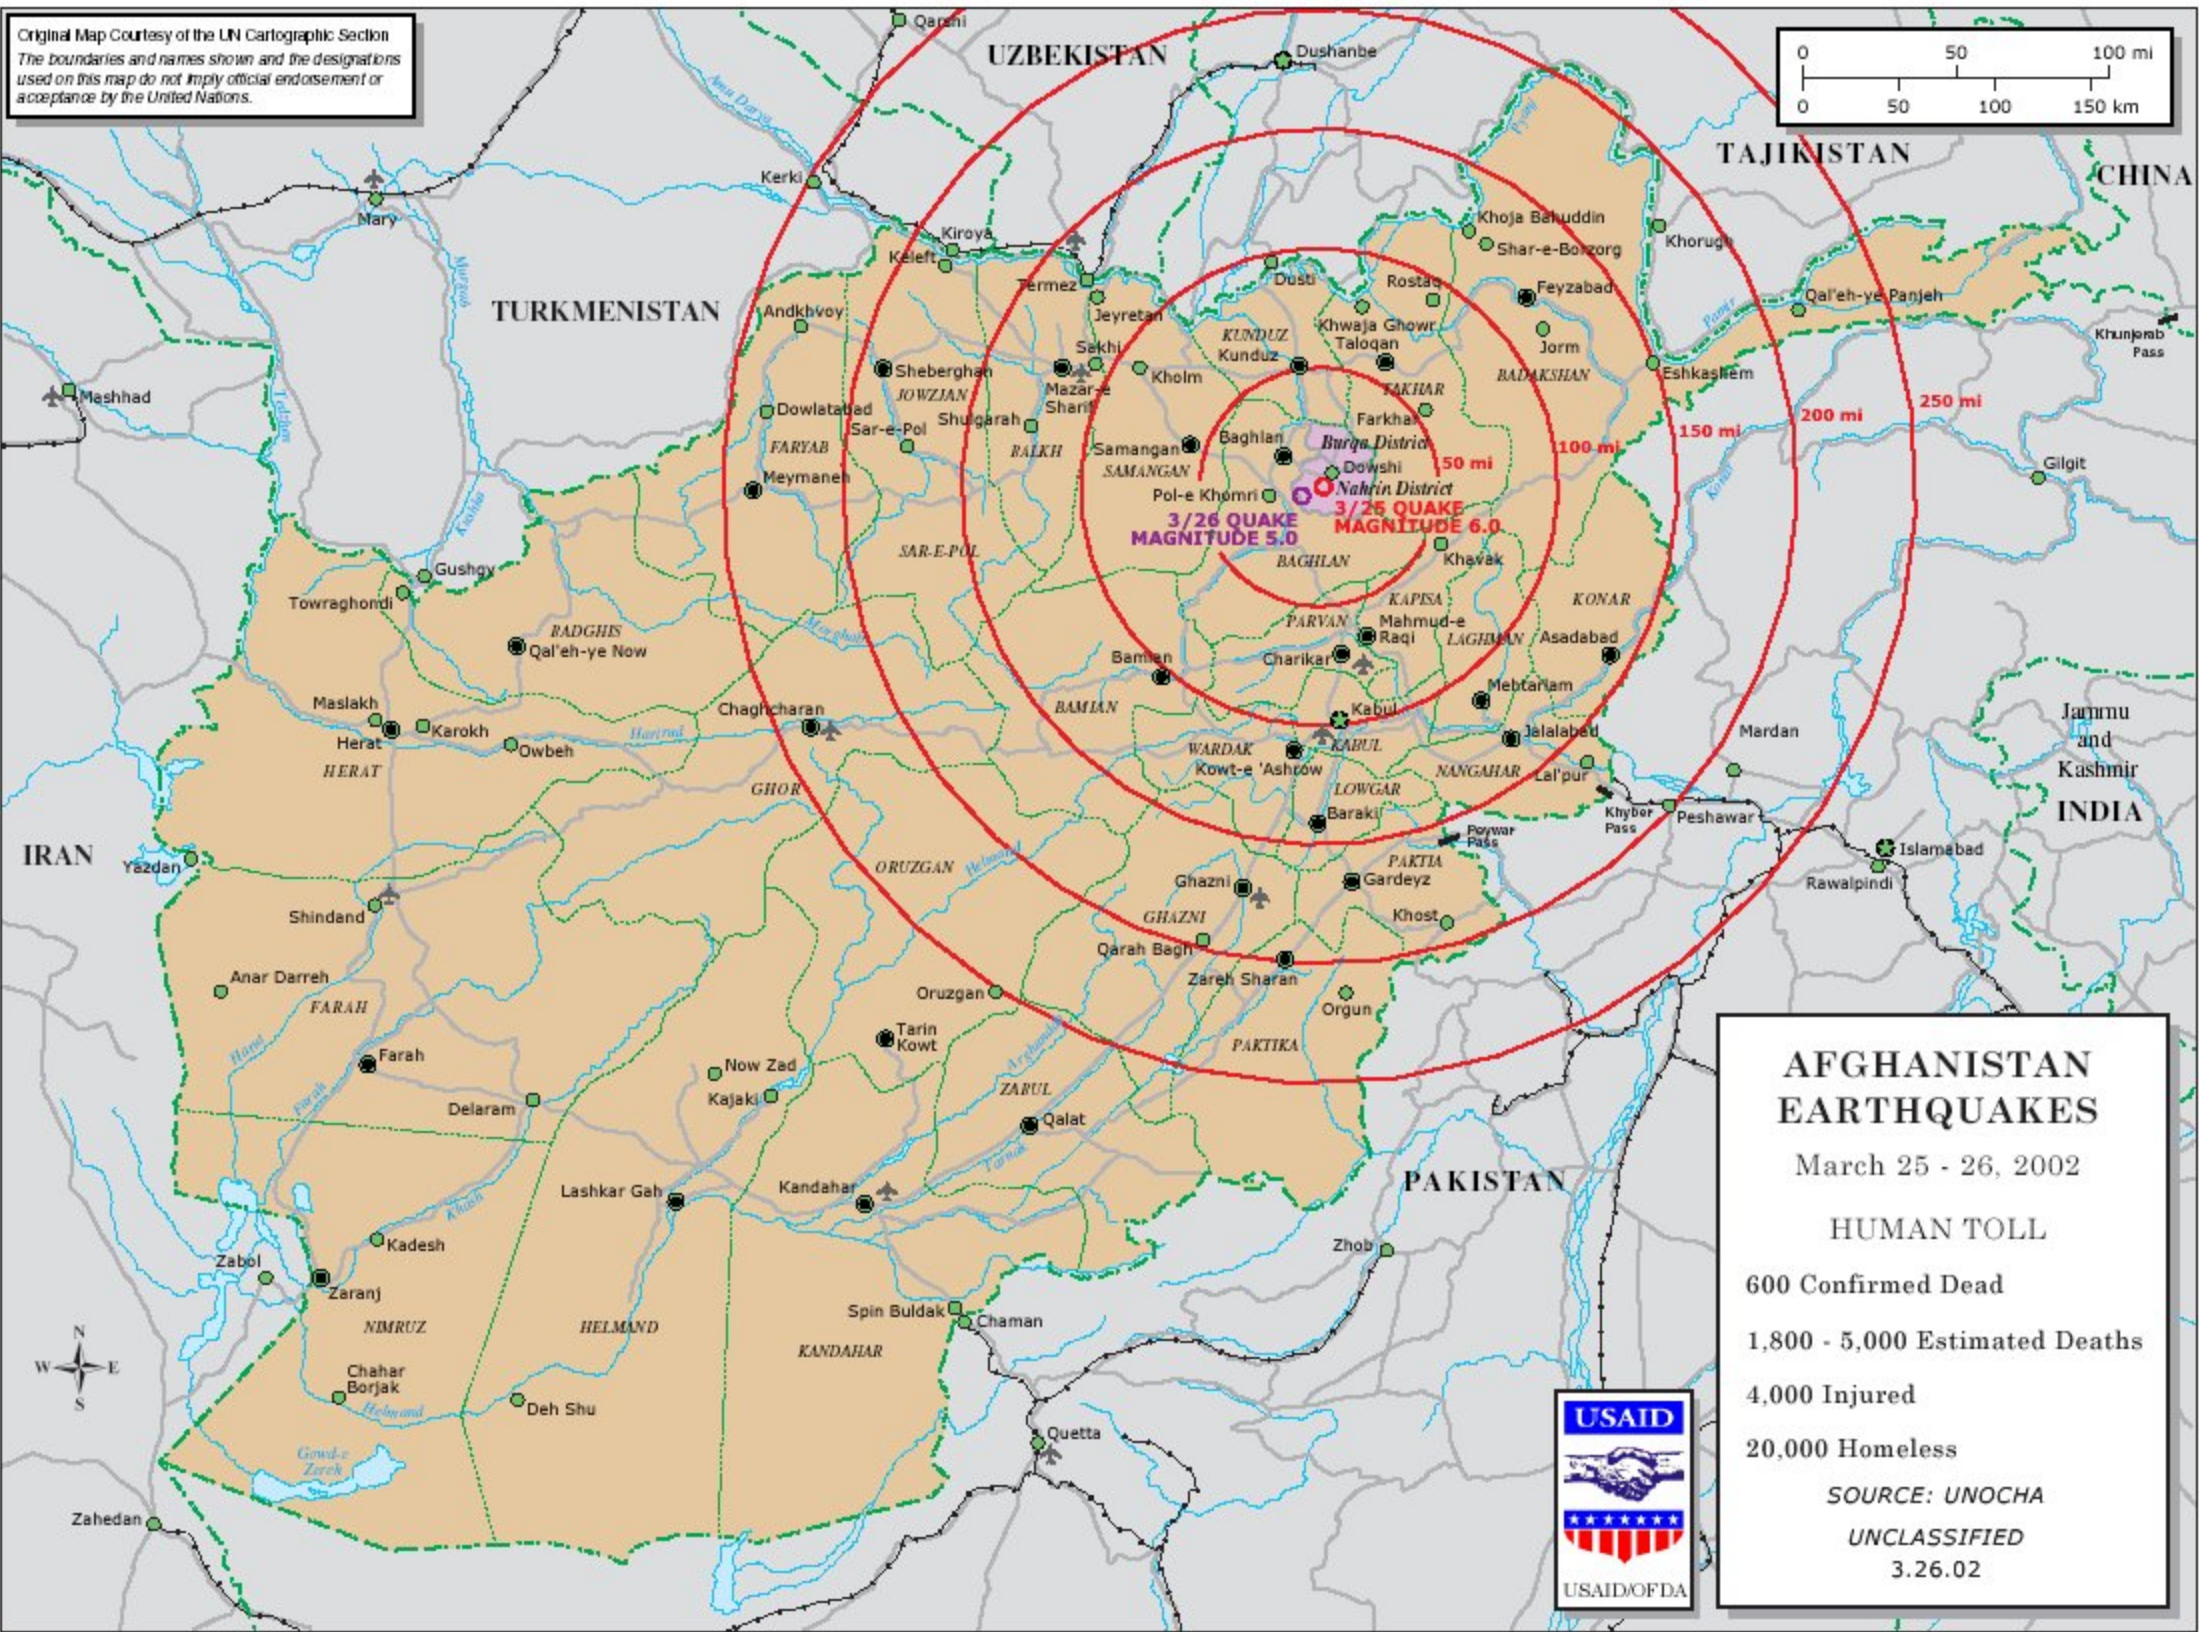

Original Map Courtesy of the UN Cartographic Section
The boundaries and names shown and the designations used on this map do not imply official endorsement or acceptance by the United Nations.

AFGHANISTAN EARTHQUAKES

March 25 - 26, 2002

HUMAN TOLL

- 600 Confirmed Dead
- 1,800 - 5,000 Estimated Deaths
- 4,000 Injured
- 20,000 Homeless

SOURCE: UNOCHA

UNCLASSIFIED

3.26.02