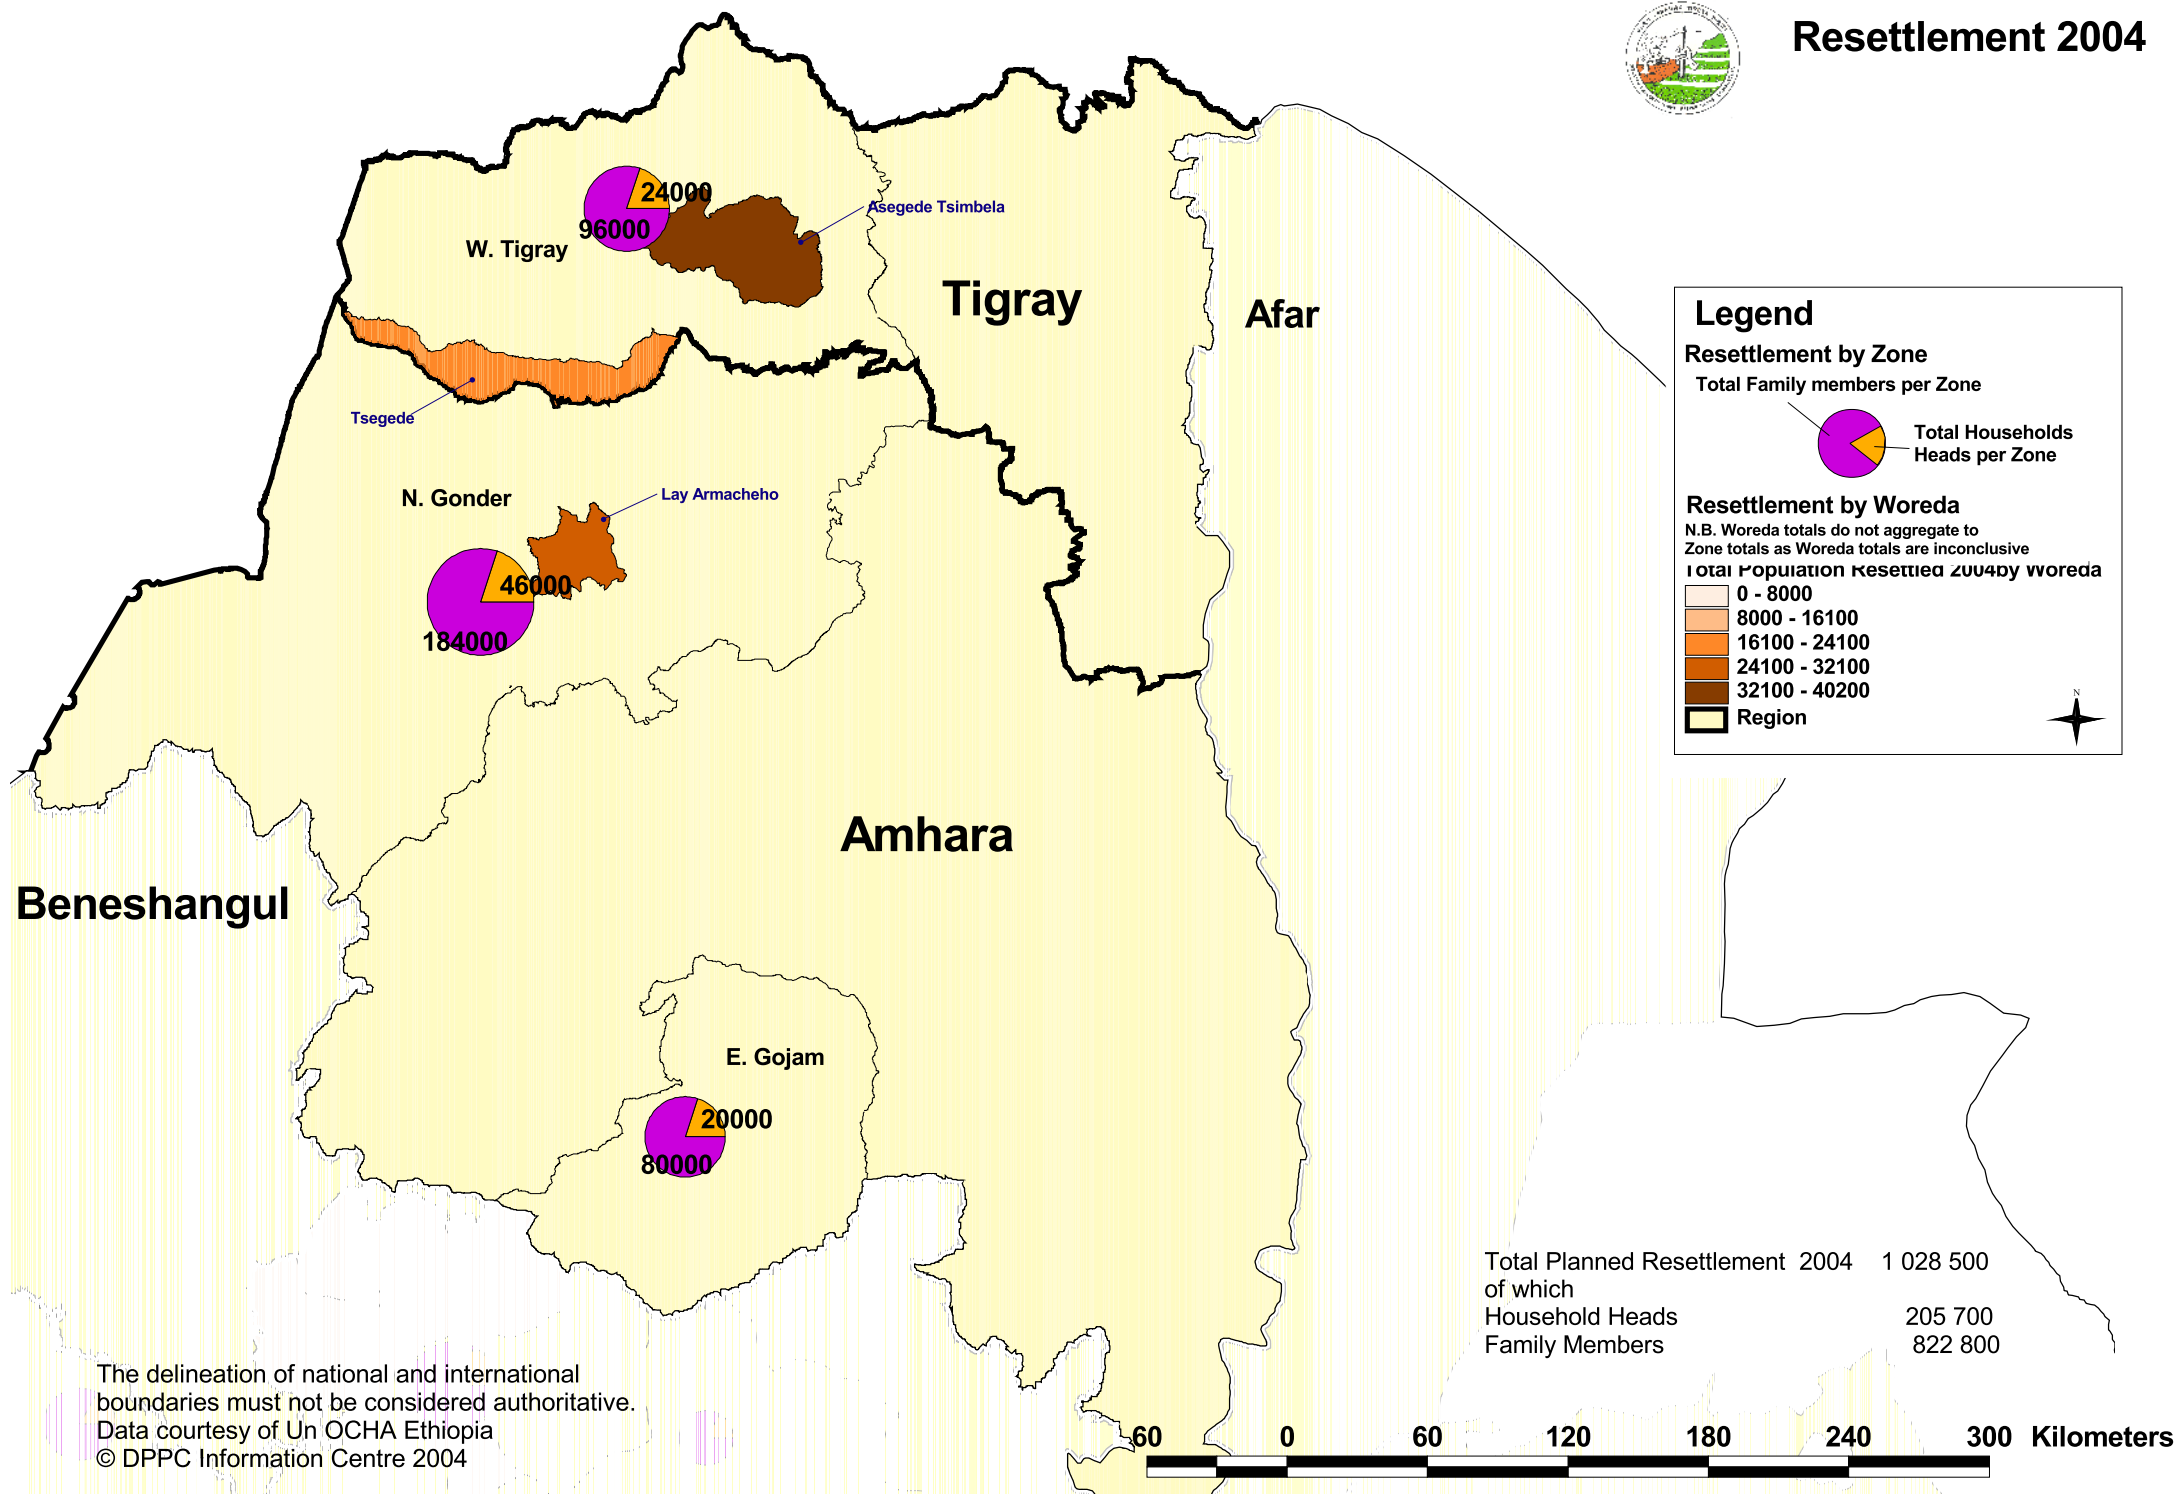

Resettlement 2004

Total Planned Resettlement 2004 1 028 500
of which
Household Heads 205 700
Family Members 822 800

The delineation of national and international boundaries must not be considered authoritative.
Data courtesy of Un OCHA Ethiopia
© DPPC Information Centre 2004

60 0 60 120 180 240 300 Kilometers