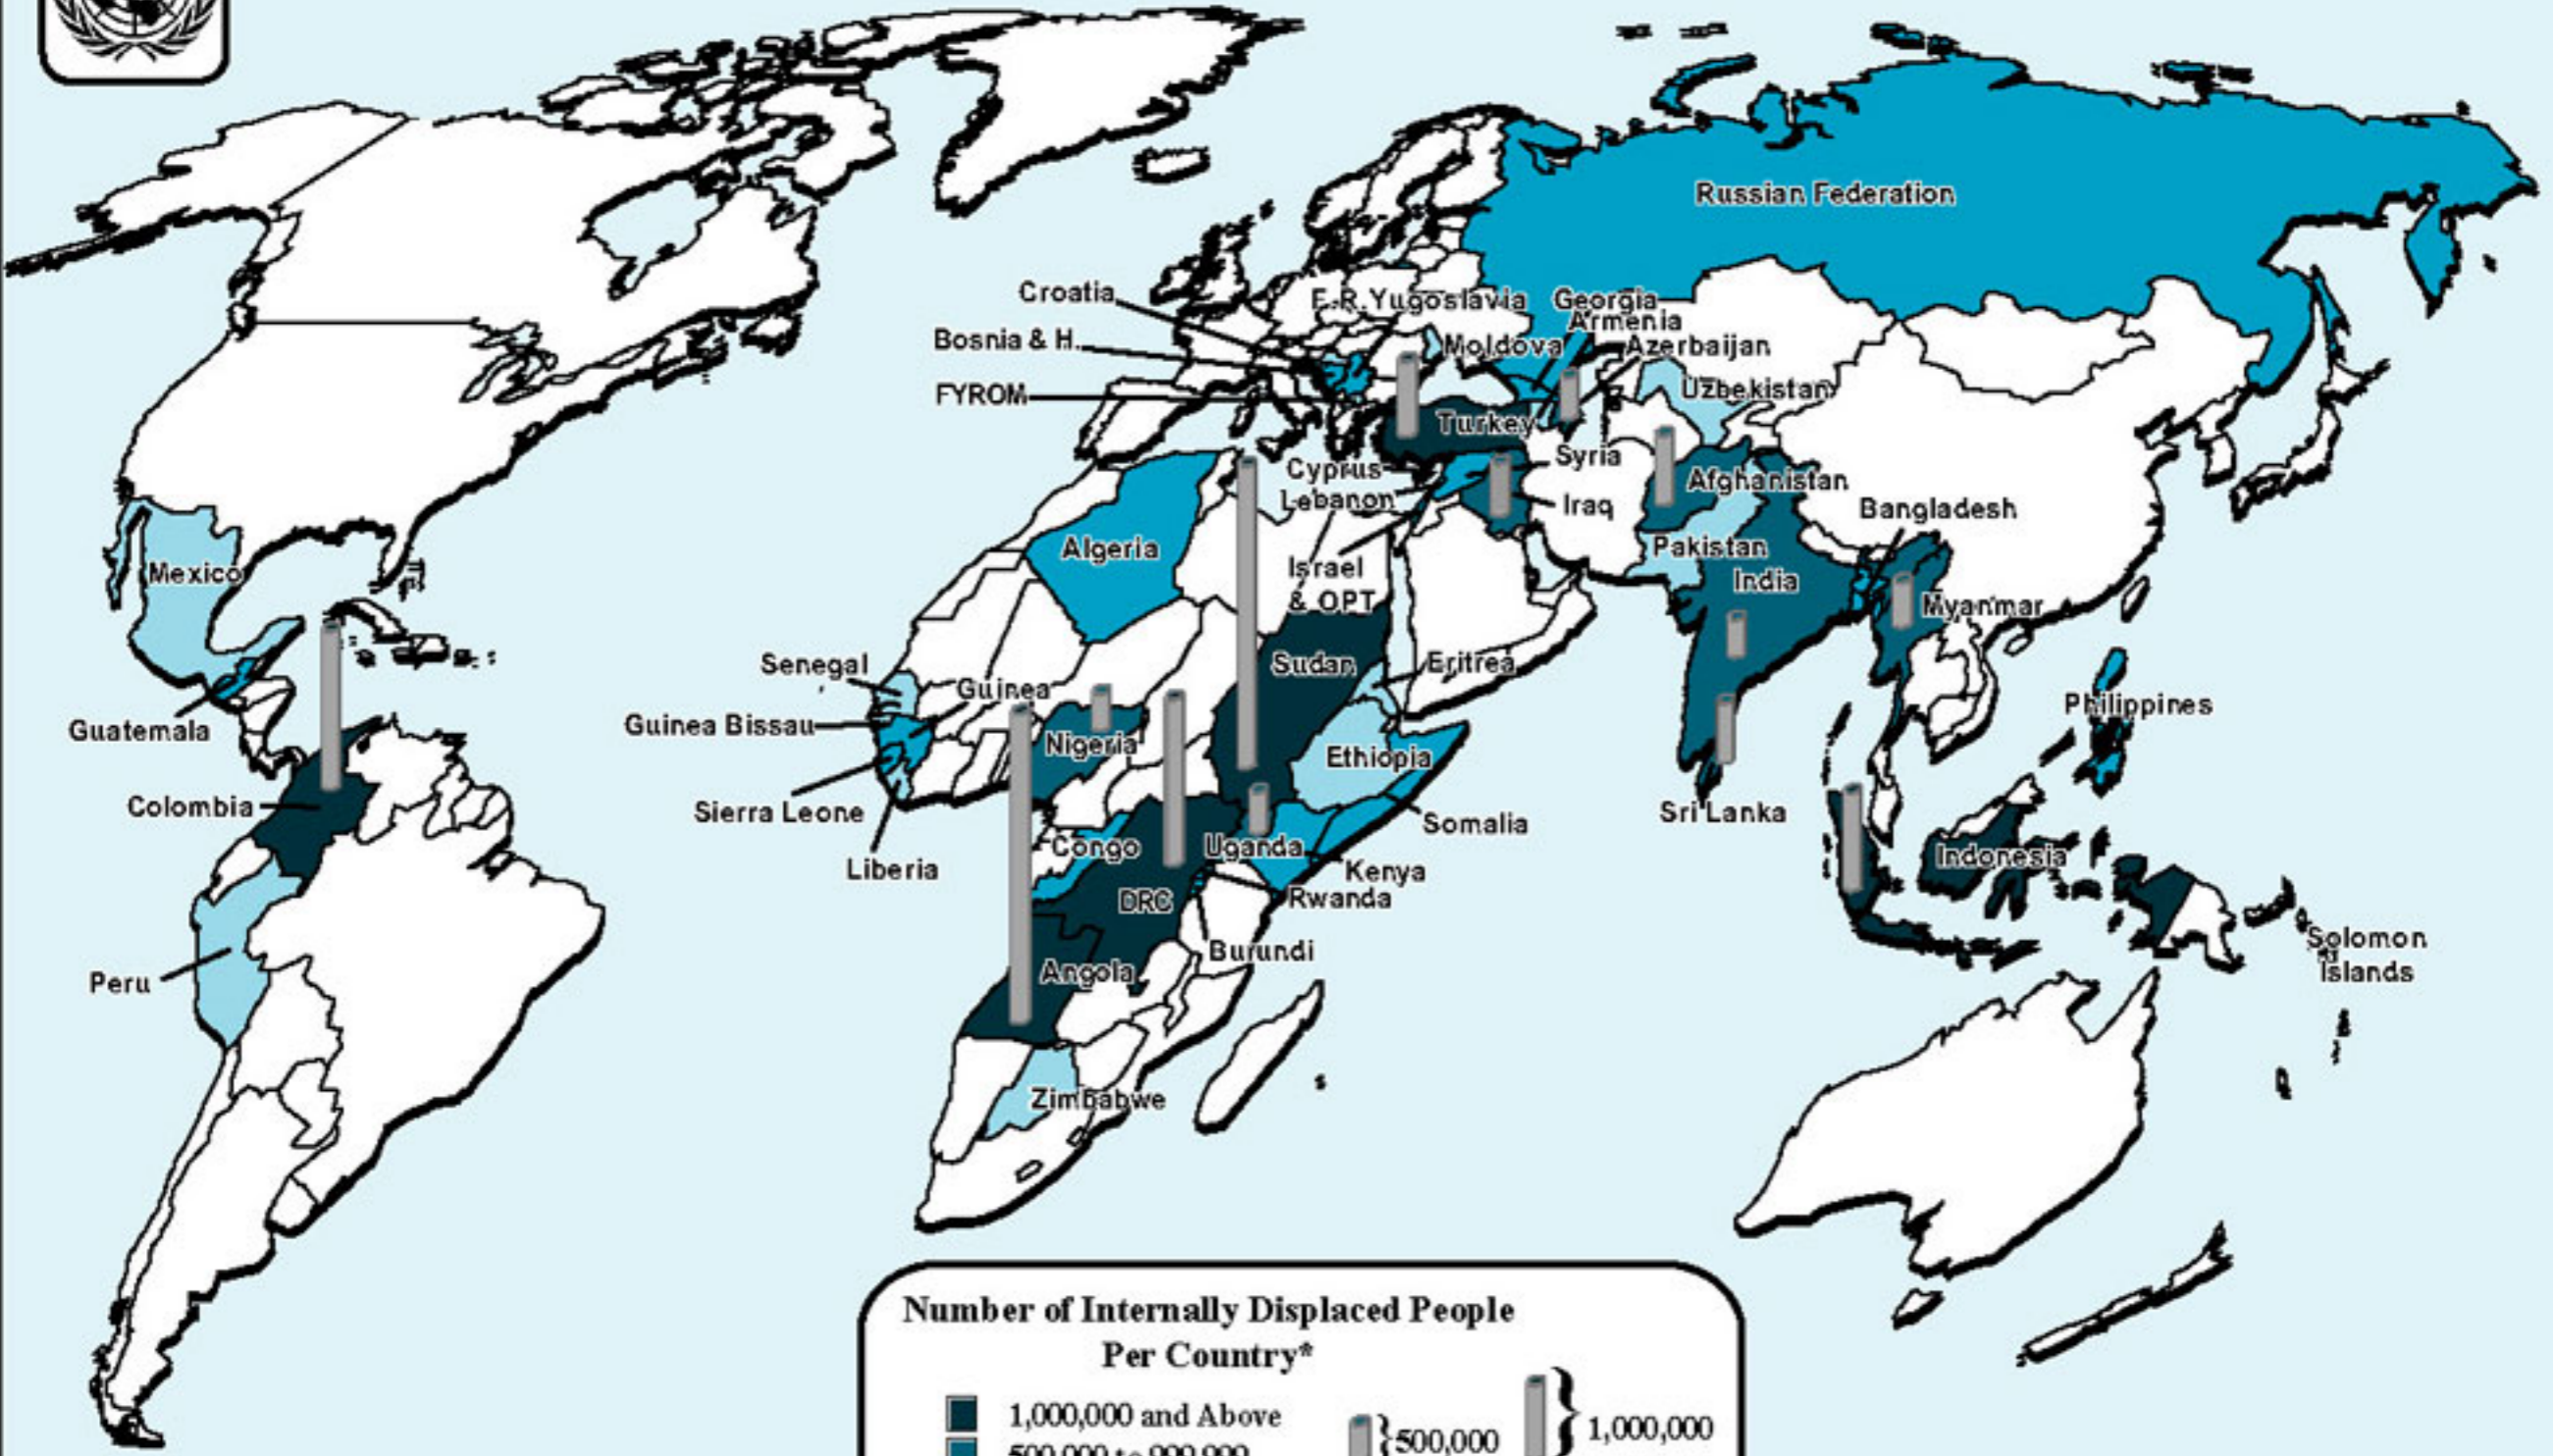

INTERNALLY DISPLACED PEOPLE - WORLDWIDE 2002

Number of Internally Displaced People Per Country*

	1,000,000 and Above		500,000		1,000,000
	500,000 to 999,999				
	100,000 to 499,999				
	Below 100,000				
	None				

Bars represent the number of IDPs in countries with 500,000 IDPs or more

Map produced by the United Nations Office for the Coordination of Humanitarian Affairs October 2002
 The names and boundaries shown on this map do not imply official endorsement or acceptance by the United Nations

Source: Norwegian Refugee Council. Global IDP Project Database September 2002
 * Norwegian Refugee Council data include only people displaced by conflict