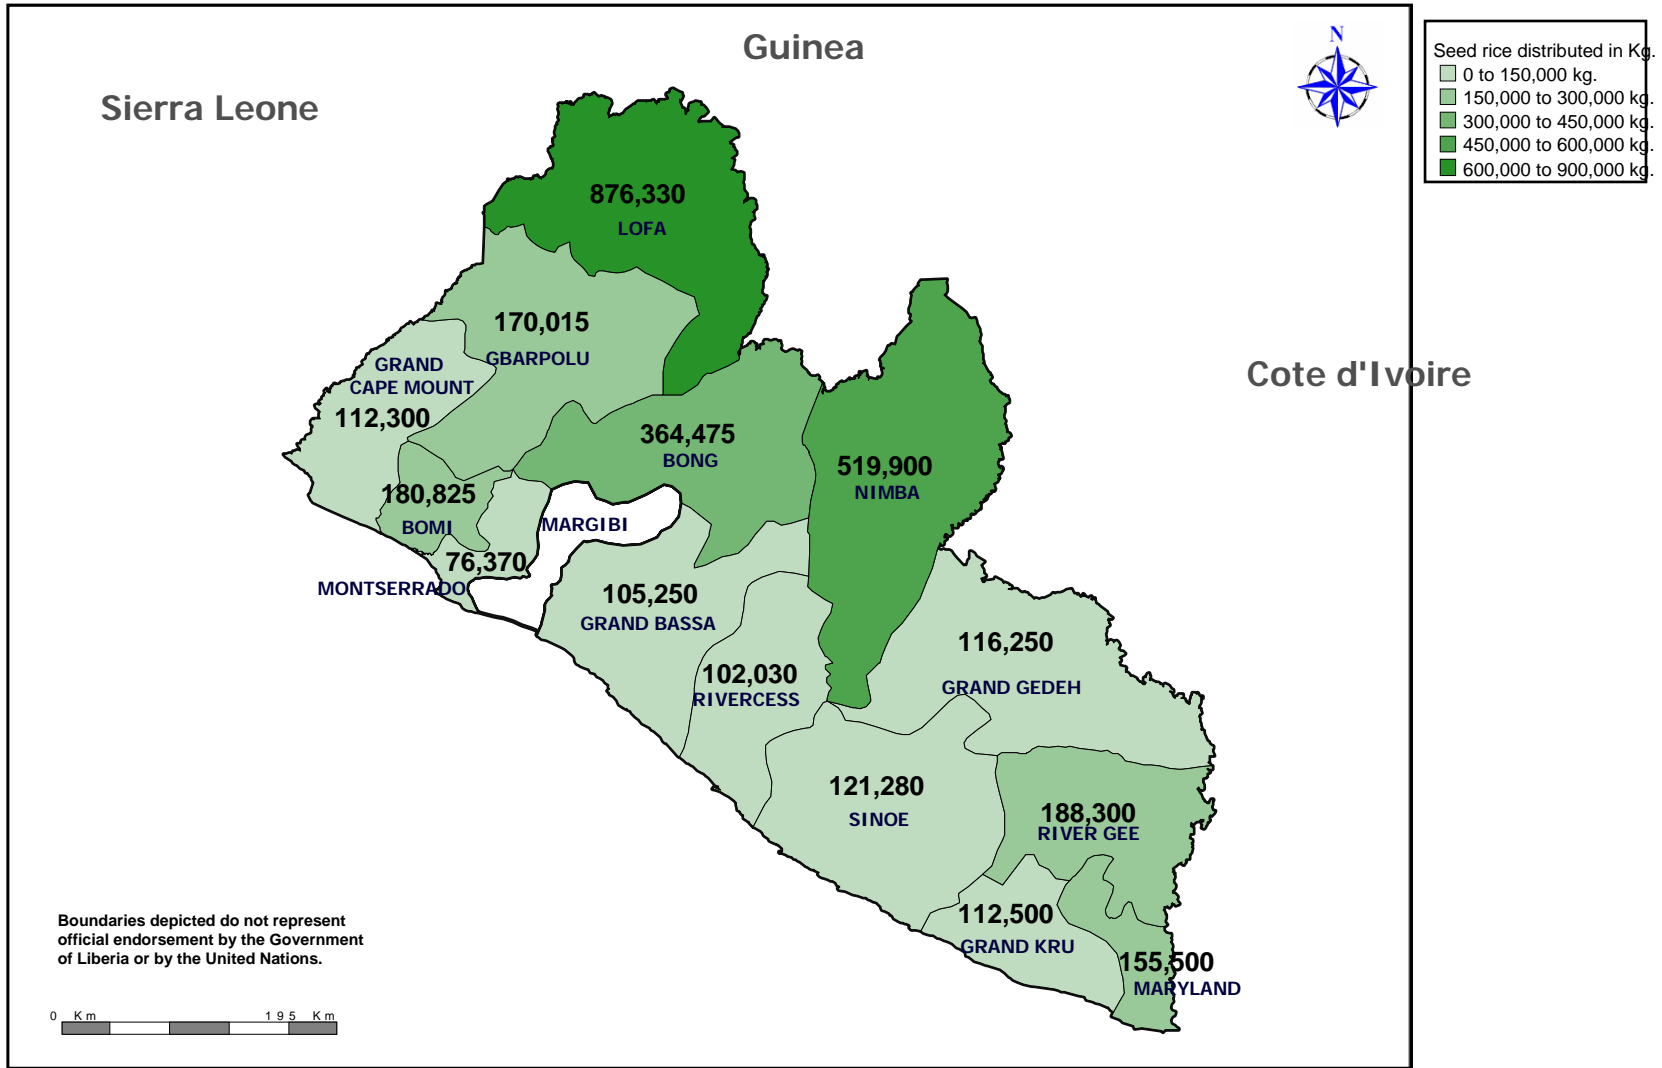

Quantities of Seed Rice Distributed during 2005 rice production in Liberia

(All amounts are shown in kg.)

Boundaries depicted do not represent official endorsement by the Government of Liberia or by the United Nations.

0 Km 195 Km

Data collection date: December 31, 2005

Data Source: FAO Liberia Data Warehouse

For further information, contact: fao.liberia@undp.org