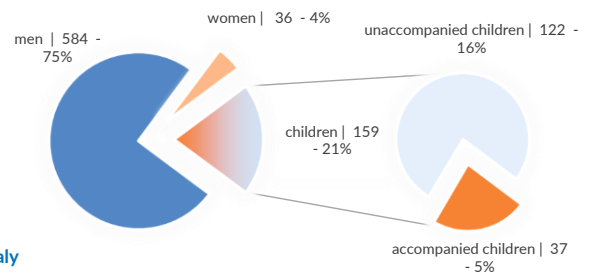

Italy weekly snapshot - 26 May 2019

(The charts below are based on figures from the Italian Ministry of Interior and UNHCR estimates. All figures are provisional and subject to change)

Total arrivals (1 Jan - 26 May 2019):	1,495
Total arrivals (1 Jan - 26 May 2018):	11,931
Total arrivals 1 May - 26 May 2019	716
Total arrivals 1 May - 26 May 2018	2,464
Average daily arrivals in May 2019 so far:	28
Average daily arrivals in April 2019:	9

Estimated # of arrivals during the last seven days	227
---	------------

(Based on arrivals or registration figures collected by UNHCR staff)

Mon, 20 May 2019	0
Tue, 21 May 2019	30
Wed, 22 May 2019	68
Thu, 23 May 2019	7
Fri, 24 May 2019	68
Sat, 25 May 2019	54
Sun, 26 May 2019	0

Arrivals per month

* (as of 26 May 2019)

Sea arrivals of last weeks

Asylum applications

(Applications are not necessarily lodged by new arrivals)

Sea arrivals by gender and age - Jan -Apr 2019

Most common sea arrival nationalities in Italy (comparison with previous month)