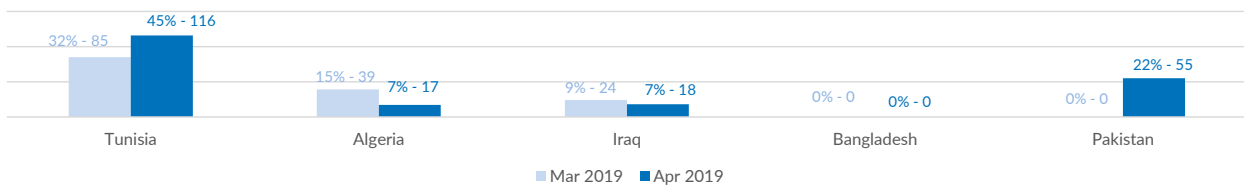

Estimated # of arrivals during the last seven days	227
---	------------

(Based on arrivals or registration figures collected by UNHCR staff)

Mon, 20 May 2019	0
Tue, 21 May 2019	30
Wed, 22 May 2019	68
Thu, 23 May 2019	7
Fri, 24 May 2019	68
Sat, 25 May 2019	54
Sun, 26 May 2019	0

Arrivals per month

* (as of 26 May 2019)

Sea arrivals of last weeks

Asylum applications

(Applications are not necessarily lodged by new arrivals)

Sea arrivals by gender and age - Jan -Apr 2019

Most common sea arrival nationalities in Italy (comparison with previous month)