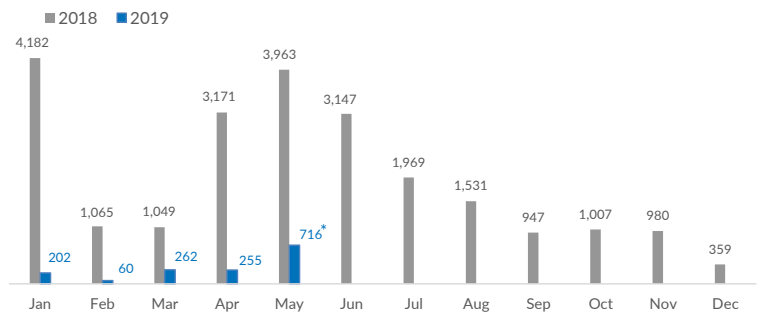

Arrivals per month