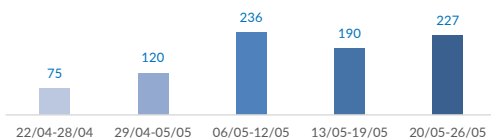

Italy weekly snapshot - 26 May 2019

(The charts below are based on figures from the Italian Ministry of Interior and UNHCR estimates. All figures are provisional and subject to change)

Total arrivals (1 Jan - 26 May 2019):	1,495
Total arrivals (1 Jan - 26 May 2018):	11,931
Total arrivals 1 May - 26 May 2019	716
Total arrivals 1 May - 26 May 2018	2,464
Average daily arrivals in May 2019 so far:	28
Average daily arrivals in April 2019:	9

Estimated # of arrivals during the last seven days	227
---	------------

(Based on arrivals or registration figures collected by UNHCR staff)

Mon, 20 May 2019	0
Tue, 21 May 2019	30
Wed, 22 May 2019	68
Thu, 23 May 2019	7
Fri, 24 May 2019	68
Sat, 25 May 2019	54
Sun, 26 May 2019	0

Arrivals per month

* (as of 26 May 2019)

Sea arrivals of last weeks

Asylum applications

(Applications are not necessarily lodged by new arrivals)

Sea arrivals by gender and age - Jan -Apr 2019

Most common sea arrival nationalities in Italy (comparison with previous month)