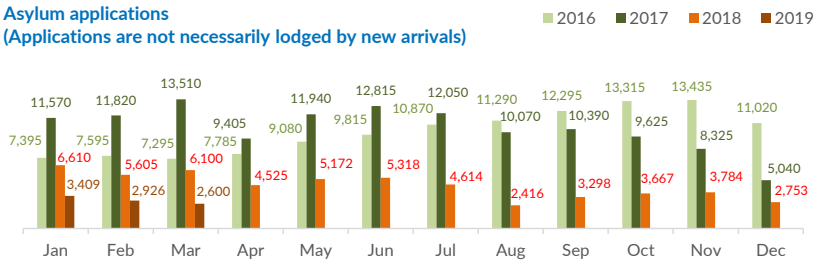

Italy weekly snapshot - 26 May 2019

(The charts below are based on figures from the Italian Ministry of Interior and UNHCR estimates. All figures are provisional and subject to change)

Total arrivals (1 Jan - 26 May 2019):	1,495
Total arrivals (1 Jan - 26 May 2018):	11,931
Total arrivals 1 May - 26 May 2019	716
Total arrivals 1 May - 26 May 2018	2,464
Average daily arrivals in May 2019 so far:	28
Average daily arrivals in April 2019:	9

Estimated # of arrivals during the last seven days	227
---	------------

(Based on arrivals or registration figures collected by UNHCR staff)

Mon, 20 May 2019	0
Tue, 21 May 2019	30
Wed, 22 May 2019	68
Thu, 23 May 2019	7
Fri, 24 May 2019	68
Sat, 25 May 2019	54
Sun, 26 May 2019	0

Arrivals per month

* (as of 26 May 2019)

Sea arrivals of last weeks

Asylum applications

(Applications are not necessarily lodged by new arrivals)

Sea arrivals by gender and age - Jan -Apr 2019

Most common sea arrival nationalities in Italy (comparison with previous month)

* % of the monthly total

Estimated daily sea arrivals in 2019