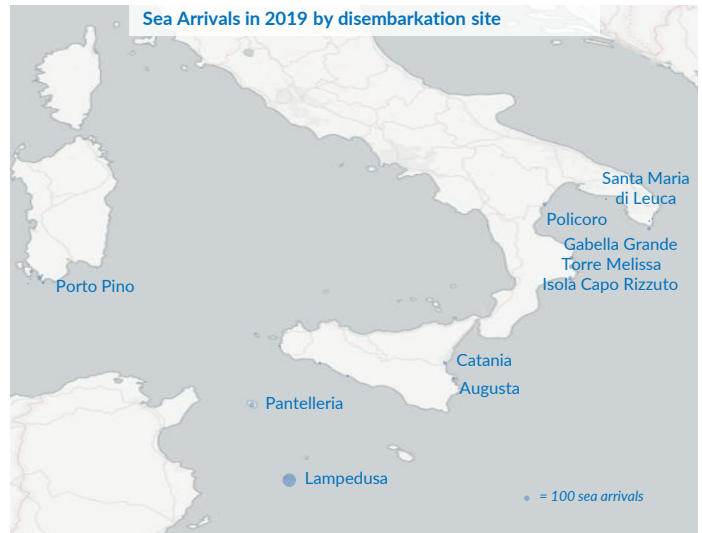

Italy weekly snapshot - 26 May 2019

(The charts below are based on figures from the Italian Ministry of Interior and UNHCR estimates. All figures are provisional and subject to change)

Total arrivals (1 Jan - 26 May 2019):	1,495
Total arrivals (1 Jan - 26 May 2018):	11,931
Total arrivals 1 May - 26 May 2019	716
Total arrivals 1 May - 26 May 2018	2,464
Average daily arrivals in May 2019 so far:	28
Average daily arrivals in April 2019:	9

Estimated # of arrivals during the last seven days	227
---	------------

(Based on arrivals or registration figures collected by UNHCR staff)

Mon, 20 May 2019	0
Tue, 21 May 2019	30
Wed, 22 May 2019	68
Thu, 23 May 2019	7
Fri, 24 May 2019	68
Sat, 25 May 2019	54
Sun, 26 May 2019	0