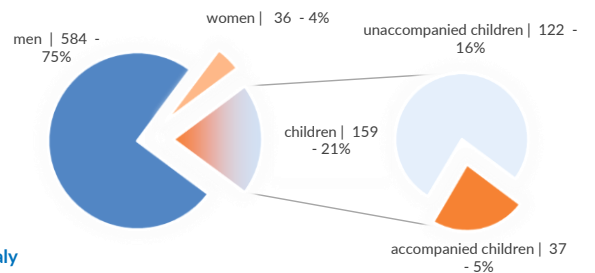

<b>Estimated # of arrivals during the last seven days</b>	<b>47</b>
(Based on arrivals or registration figures collected by UNHCR staff)	
Mon, 13 May 2019	0
Tue, 14 May 2019	0
Wed, 15 May 2019	0
Thu, 16 May 2019	0
Fri, 17 May 2019	0
Sat, 18 May 2019	0
Sun, 19 May 2019	47

Arrivals per month

Sea arrivals of last weeks

Asylum applications

(Applications are not necessarily lodged by new arrivals)

Sea arrivals by gender and age - Jan -Apr 2019

Most common sea arrival nationalities in Italy (comparison with previous month)