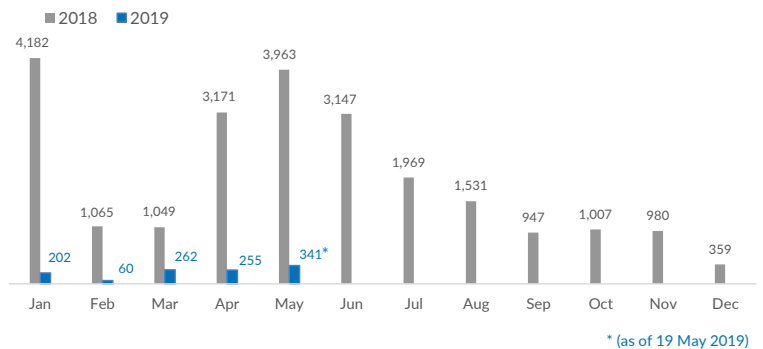

Sea arrivals by gender and age - Jan -Apr 2019