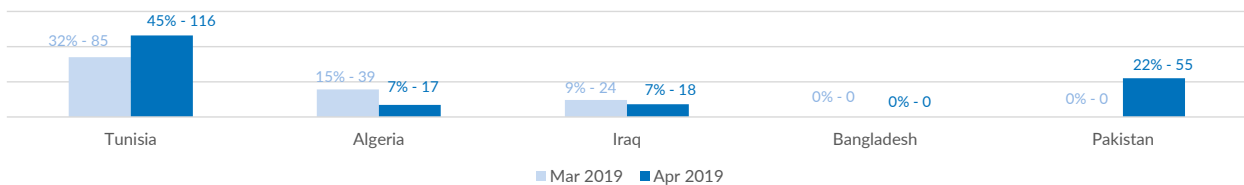

<b>Estimated # of arrivals during the last seven days</b>	<b>47</b>
(Based on arrivals or registration figures collected by UNHCR staff)	
Mon, 13 May 2019	0
Tue, 14 May 2019	0
Wed, 15 May 2019	0
Thu, 16 May 2019	0
Fri, 17 May 2019	0
Sat, 18 May 2019	0
Sun, 19 May 2019	47

Arrivals per month

Sea arrivals of last weeks

Asylum applications

(Applications are not necessarily lodged by new arrivals)

Sea arrivals by gender and age - Jan -Apr 2019

Most common sea arrival nationalities in Italy (comparison with previous month)