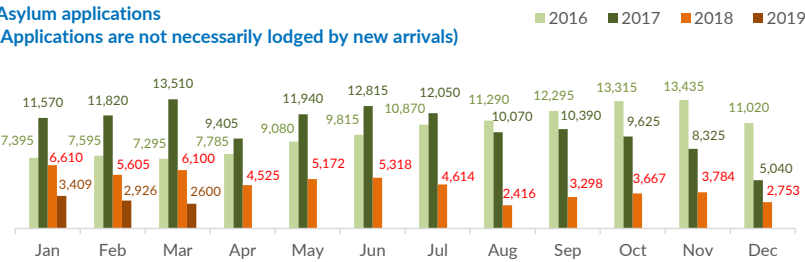

## Italy weekly snapshot - 19 May 2019

(The charts below are based on figures from the Italian Ministry of Interior and UNHCR estimates. All figures are provisional and subject to change)

<b>Total arrivals (1 Jan - 19 May 2019):</b>	<b>1,120</b>
Total arrivals (1 Jan - 19 May 2018):	10,616
<b>Total arrivals 1 May - 19 May 2019</b>	<b>341</b>
Total arrivals 1 May - 19 May 2018	1,149
<b>Average daily arrivals in May 2019 so far:</b>	<b>18</b>
Average daily arrivals in April 2019:	9

<b>Estimated # of arrivals during the last seven days</b>	<b>47</b>
(Based on arrivals or registration figures collected by UNHCR staff)	
Mon, 13 May 2019	0
Tue, 14 May 2019	0
Wed, 15 May 2019	0
Thu, 16 May 2019	0
Fri, 17 May 2019	0
Sat, 18 May 2019	0
Sun, 19 May 2019	47

Arrivals per month

Sea arrivals of last weeks

Asylum applications

(Applications are not necessarily lodged by new arrivals)

Sea arrivals by gender and age - Jan -Apr 2019

Most common sea arrival nationalities in Italy (comparison with previous month)

Estimated daily sea arrivals in 2019