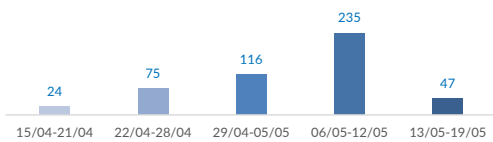

Sea arrivals of last weeks

Asylum applications