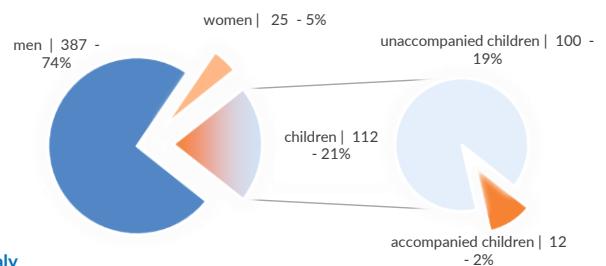

## Italy weekly snapshot - 12 May 2019

(The charts below are based on figures from the Italian Ministry of Interior and UNHCR estimates. All figures are provisional and subject to change)

|   |              |
|---|--------------|
| <b>Total arrivals (1 Jan - 12 May 2019):</b>      | <b>1,073</b> |
| Total arrivals (1 Jan - 12 May 2018):             | 10,098       |
| <b>Total arrivals 1 May - 12 May 2019</b>         | <b>294</b>   |
| Total arrivals 1 May - 12 May 2018                | 631          |
| <b>Average daily arrivals in May 2019 so far:</b> | <b>25</b>    |
| Average daily arrivals in April 2019:             | 9            |

|  |            |
|--|------------|
| <b>Estimated # of arrivals during the last seven days</b>            | <b>235</b> |
| (Based on arrivals or registration figures collected by UNHCR staff) |            |
| Mon, 06 May 2019   | 0          |
| Tue, 07 May 2019   | 0          |
| Wed, 08 May 2019   | 31         |
| Thu, 09 May 2019   | 0          |
| Fri, 10 May 2019   | 136        |
| Sat, 11 May 2019   | 0          |
| Sun, 12 May 2019   | 68         |

Arrivals per month

\* (as of 12 May 2019)

Sea arrivals of last weeks

Asylum applications

(Applications are not necessarily lodged by new arrivals)

Sea arrivals by gender and age - Jan -Mar 2019

Most common sea arrival nationalities in Italy (comparison with previous month)