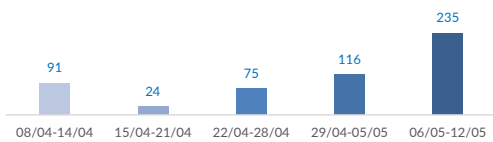

## Italy weekly snapshot - 12 May 2019

(The charts below are based on figures from the Italian Ministry of Interior and UNHCR estimates. All figures are provisional and subject to change)

|   |              |
|---|--------------|
| <b>Total arrivals (1 Jan - 12 May 2019):</b>      | <b>1,073</b> |
| Total arrivals (1 Jan - 12 May 2018):             | 10,098       |
| <b>Total arrivals 1 May - 12 May 2019</b>         | <b>294</b>   |
| Total arrivals 1 May - 12 May 2018                | 631          |
| <b>Average daily arrivals in May 2019 so far:</b> | <b>25</b>    |
| Average daily arrivals in April 2019:             | 9            |

|  |            |
|--|------------|
| <b>Estimated # of arrivals during the last seven days</b>            | <b>235</b> |
| (Based on arrivals or registration figures collected by UNHCR staff) |            |
| Mon, 06 May 2019   | 0          |
| Tue, 07 May 2019   | 0          |
| Wed, 08 May 2019   | 31         |
| Thu, 09 May 2019   | 0          |
| Fri, 10 May 2019   | 136        |
| Sat, 11 May 2019   | 0          |
| Sun, 12 May 2019   | 68         |

Arrivals per month

\* (as of 12 May 2019)

Sea arrivals of last weeks

Asylum applications

(Applications are not necessarily lodged by new arrivals)

Sea arrivals by gender and age - Jan -Mar 2019

Most common sea arrival nationalities in Italy (comparison with previous month)