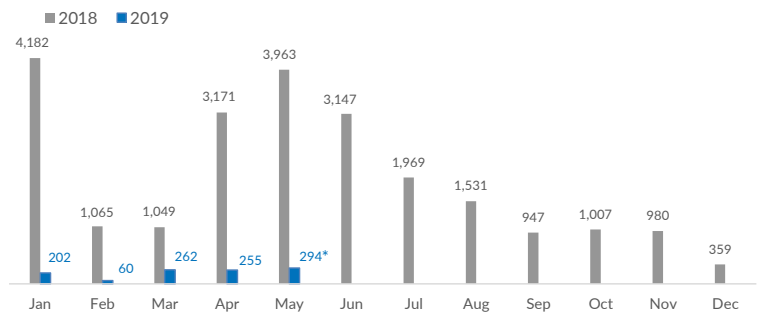

Arrivals per month