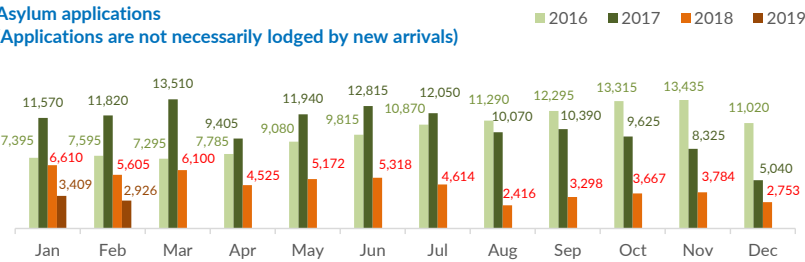

## Italy weekly snapshot - 12 May 2019

(The charts below are based on figures from the Italian Ministry of Interior and UNHCR estimates. All figures are provisional and subject to change)

|   |              |
|---|--------------|
| <b>Total arrivals (1 Jan - 12 May 2019):</b>      | <b>1,073</b> |
| Total arrivals (1 Jan - 12 May 2018):             | 10,098       |
| <b>Total arrivals 1 May - 12 May 2019</b>         | <b>294</b>   |
| Total arrivals 1 May - 12 May 2018                | 631          |
| <b>Average daily arrivals in May 2019 so far:</b> | <b>25</b>    |
| Average daily arrivals in April 2019:             | 9            |

|  |            |
|--|------------|
| <b>Estimated # of arrivals during the last seven days</b>            | <b>235</b> |
| (Based on arrivals or registration figures collected by UNHCR staff) |            |
| Mon, 06 May 2019   | 0          |
| Tue, 07 May 2019   | 0          |
| Wed, 08 May 2019   | 31         |
| Thu, 09 May 2019   | 0          |
| Fri, 10 May 2019   | 136        |
| Sat, 11 May 2019   | 0          |
| Sun, 12 May 2019   | 68         |

Arrivals per month

\* (as of 12 May 2019)

Sea arrivals of last weeks

Asylum applications

(Applications are not necessarily lodged by new arrivals)

Sea arrivals by gender and age - Jan -Mar 2019

Most common sea arrival nationalities in Italy (comparison with previous month)

\* % of the monthly total

Estimated daily sea arrivals in 2019