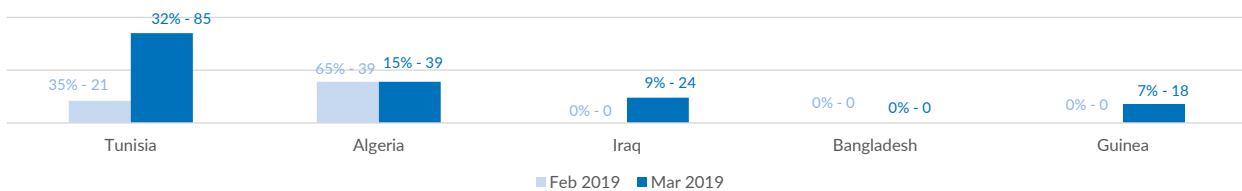

|  |            |
|--|------------|
| <b>Estimated # of arrivals during the last seven days</b>            | <b>235</b> |
| (Based on arrivals or registration figures collected by UNHCR staff) |            |
| Mon, 06 May 2019   | 0          |
| Tue, 07 May 2019   | 0          |
| Wed, 08 May 2019   | 31         |
| Thu, 09 May 2019   | 0          |
| Fri, 10 May 2019   | 136        |
| Sat, 11 May 2019   | 0          |
| Sun, 12 May 2019   | 68         |

Arrivals per month

\* (as of 12 May 2019)

Sea arrivals of last weeks

Asylum applications

(Applications are not necessarily lodged by new arrivals)

Sea arrivals by gender and age - Jan -Mar 2019

Most common sea arrival nationalities in Italy (comparison with previous month)