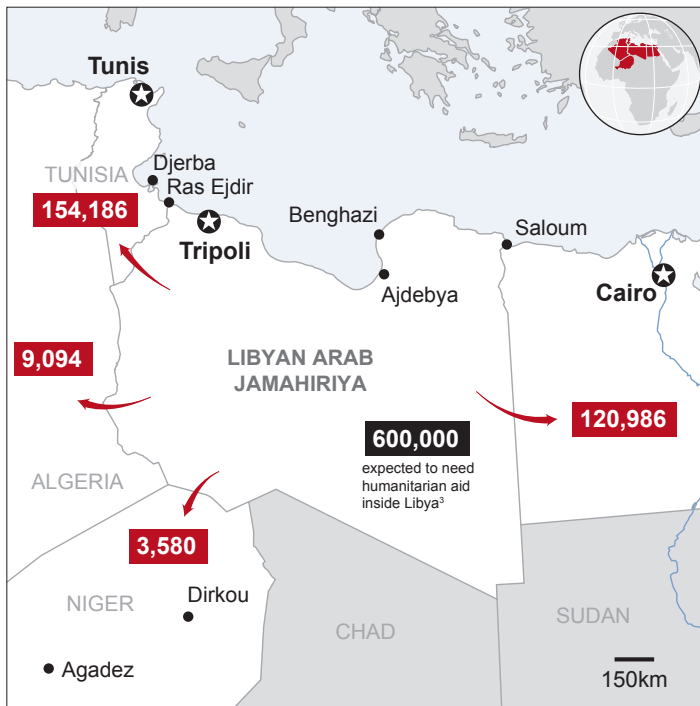

Number of people who fled Libya **287,846**

The boundaries and names shown and the designations used on this map do not imply official endorsement or acceptance by the United Nations.

Daily number of people leaving Libya to:

Cumulative number of arrivals at the border by nationality¹

Libya-Tunisia border

Libya-Egypt border

Libya-Algeria border

Libya-Niger border

Humanitarian appeals and allocations in million US\$²

for Libyan Arab Jamahiriya unrest and neighbouring countries (as of 15 March)