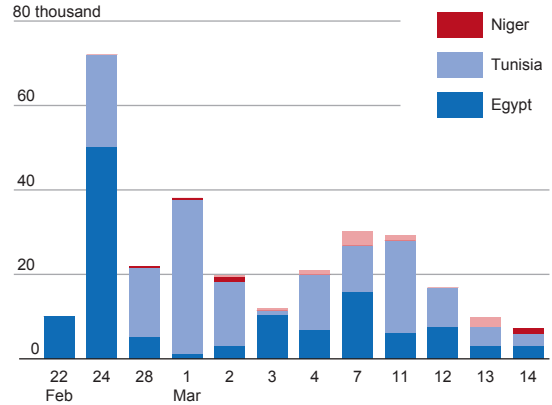

Number of people who fled Libya **287,846**

The boundaries and names shown and the designations used on this map do not imply official endorsement or acceptance by the United Nations.

Daily number of people leaving Libya to:

Cumulative number of arrivals at the border by nationality¹

Libya-Tunisia border

Libya-Egypt border

Libya-Algeria border

Libya-Niger border

Humanitarian appeals and allocations in million US\$²

for Libyan Arab Jamahiriya unrest and neighbouring countries (as of 15 March)