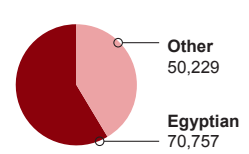

Number of people who fled Libya **287,846**

The boundaries and names shown and the designations used on this map do not imply official endorsement or acceptance by the United Nations.

Daily number of people leaving Libya to:

Cumulative number of arrivals at the border by nationality¹

Libya-Tunisia border

Libya-Egypt border

Libya-Algeria border

Libya-Niger border

Humanitarian appeals and allocations in million US\$²

for Libyan Arab Jamahiriya unrest and neighbouring countries (as of 15 March)