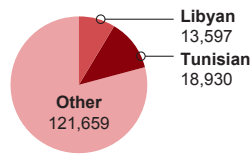

Number of people who fled Libya **287,846**

The boundaries and names shown and the designations used on this map do not imply official endorsement or acceptance by the United Nations.

Daily number of people leaving Libya to:

Cumulative number of arrivals at the border by nationality¹

Libya-Tunisia border

Libya-Egypt border

Libya-Algeria border

Libya-Niger border

Humanitarian appeals and allocations in million US\$²

for Libyan Arab Jamahiriya unrest and neighbouring countries (as of 15 March)