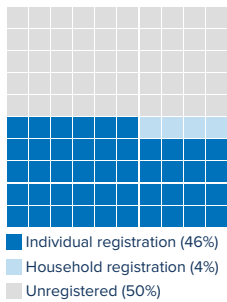

REGISTRATION PROGRESS