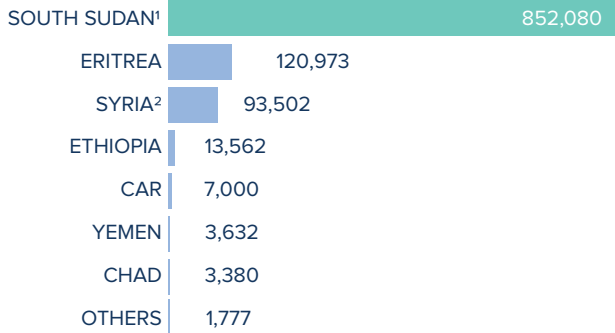

Total persons of concern **1,095,906**
refugees and asylum-seekers

¹Total number of South Sudanese refugees includes UNHCR/COR registered refugees, Immigration Passport Police (IPP) registered figures and unregistered population. Additional sources estimate a total of 1.3 million South Sudanese refugees in Sudan; however, these data require verification.