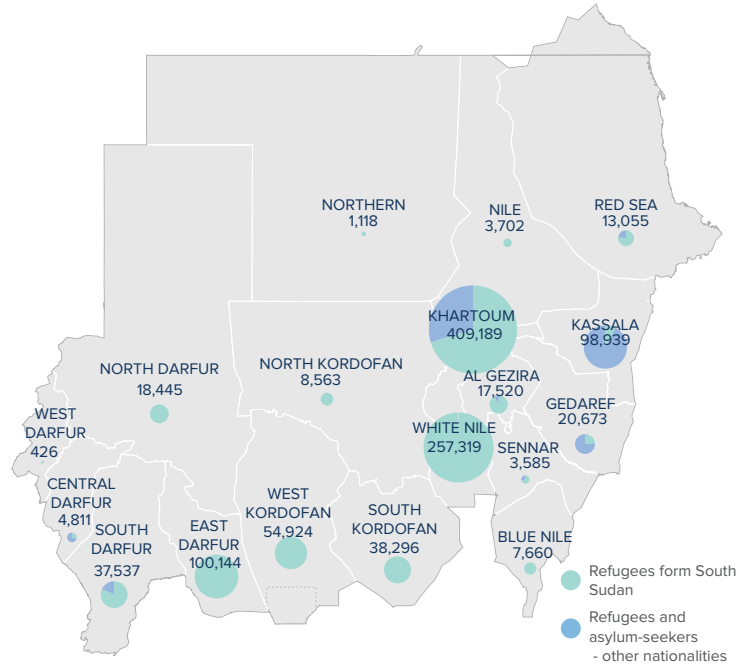

Total persons of concern **1,095,906**
refugees and asylum-seekers

¹Total number of South Sudanese refugees includes UNHCR/COR registered refugees, Immigration Passport Police (IPP) registered figures and unregistered population. Additional sources estimate a total of 1.3 million South Sudanese refugees in Sudan; however, these data require verification.

²Total number of Syrian refugees includes both individuals registered by UNHCR and COR, and IPP statistics on annual arrivals and departures since 2011.

POPULATION BY STATE

The boundaries and names shown and the designations used on this map do not imply official endorsement or acceptance by the United Nations.

REGISTRATION PROGRESS

POPULATION DISTRIBUTION

FAMILY SIZE DISTRIBUTION³

AGE-GENDER BREAKDOWN³

SCHOOL-AGED CHILDREN (6-17 YRS)³

REPRODUCTIVE-AGED WOMEN/GIRLS (13-49 YRS)³

HOUSEHOLD DISTRIBUTION³

³Population distribution statistics are based on biometrically registered individuals only

MONTHLY POPULATION TRENDS (Dec 2017 - Dec 2018)

Population statistics amended for Syrian and South Sudanese refugees in November 2018 based on inputs from IPP and inter-agency out-of-camp assessment in White Nile State.