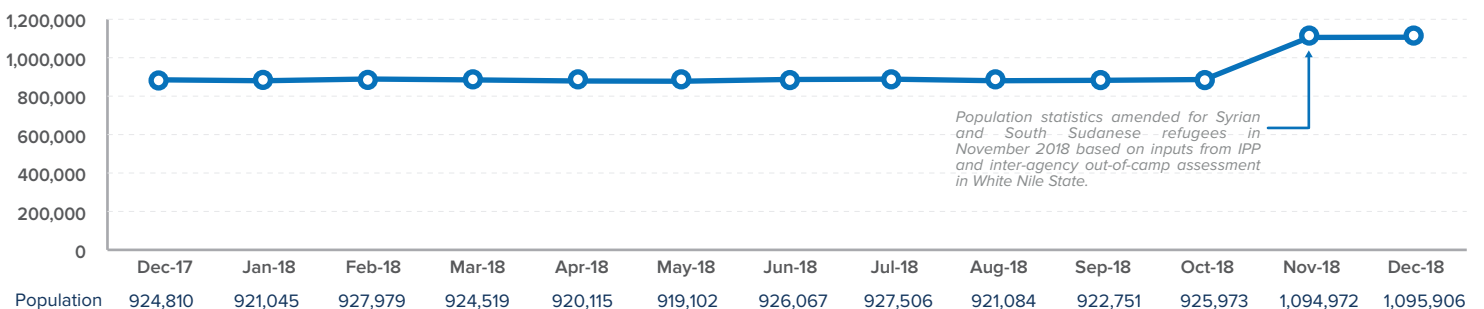

Total persons of concern **1,095,906**
refugees and asylum-seekers

¹Total number of South Sudanese refugees includes UNHCR/COR registered refugees, Immigration Passport Police (IPP) registered figures and unregistered population. Additional sources estimate a total of 1.3 million South Sudanese refugees in Sudan; however, these data require verification.

²Total number of Syrian refugees includes both individuals registered by UNHCR and COR, and IPP statistics on annual arrivals and departures since 2011.

POPULATION BY STATE

The boundaries and names shown and the designations used on this map do not imply official endorsement or acceptance by the United Nations.

REGISTRATION PROGRESS

POPULATION DISTRIBUTION

FAMILY SIZE DISTRIBUTION³

AGE-GENDER BREAKDOWN³

SCHOOL-AGED CHILDREN (6-17 YRS)³

REPRODUCTIVE-AGED WOMEN/GIRLS (13-49 YRS)³

HOUSEHOLD DISTRIBUTION³

³Population distribution statistics are based on biometrically registered individuals only

MONTHLY POPULATION TRENDS (Dec 2017 - Dec 2018)

Population statistics amended for Syrian and South Sudanese refugees in November 2018 based on inputs from IPP and inter-agency out-of-camp assessment in White Nile State.