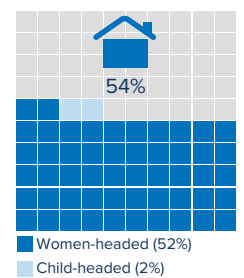

Total persons of concern **1,095,906**
refugees and asylum-seekers

¹Total number of South Sudanese refugees includes UNHCR/COR registered refugees, Immigration Passport Police (IPP) registered figures and unregistered population. Additional sources estimate a total of 1.3 million South Sudanese refugees in Sudan; however, these data require verification.

REGISTRATION PROGRESS

POPULATION DISTRIBUTION

FAMILY SIZE DISTRIBUTION³

AGE-GENDER BREAKDOWN³

SCHOOL-AGED CHILDREN (6-17 YRS)³

REPRODUCTIVE-AGED WOMEN/GIRLS (13-49 YRS)³

HOUSEHOLD DISTRIBUTION³

³Population distribution statistics are based on biometrically registered individuals only