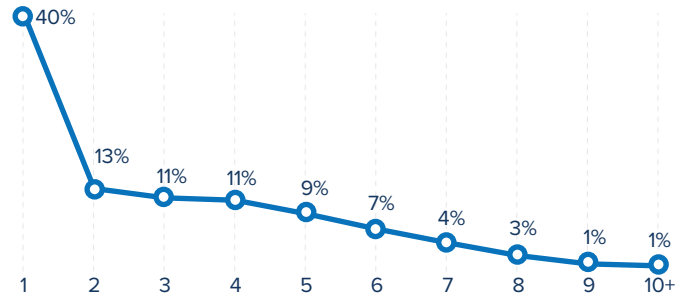

Total persons of concern **1,095,906**
refugees and asylum-seekers

¹Total number of South Sudanese refugees includes UNHCR/COR registered refugees, Immigration Passport Police (IPP) registered figures and unregistered population. Additional sources estimate a total of 1.3 million South Sudanese refugees in Sudan; however, these data require verification.

²Total number of Syrian refugees includes both individuals registered by UNHCR and COR, and IPP statistics on annual arrivals and departures since 2011.

POPULATION BY STATE

The boundaries and names shown and the designations used on this map do not imply official endorsement or acceptance by the United Nations.

REGISTRATION PROGRESS

POPULATION DISTRIBUTION

FAMILY SIZE DISTRIBUTION³

AGE-GENDER BREAKDOWN³

SCHOOL-AGED CHILDREN (6-17 YRS)³

REPRODUCTIVE-AGED WOMEN/GIRLS (13-49 YRS)³

HOUSEHOLD DISTRIBUTION³

³Population distribution statistics are based on biometrically registered individuals only