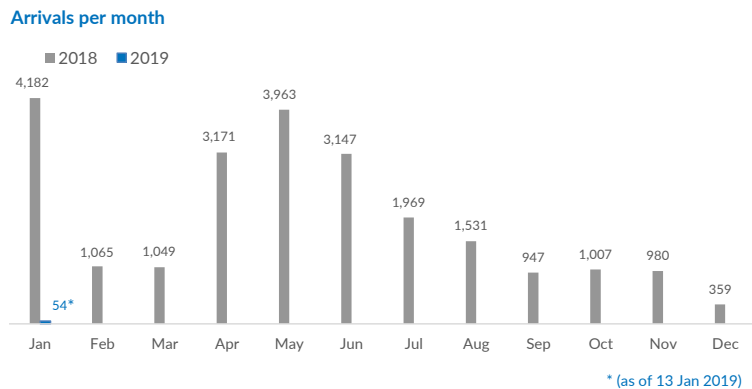

Italy weekly snapshot - 13 Jan 2019

(The charts below are based on figures from the Italian Ministry of Interior and UNHCR estimates. All figures are provisional and subject to change)

Total arrivals (1 Jan - 13 Jan 2019):	54
Total arrivals (1 Jan - 13 Jan 2018):	886
Total arrivals 1 Jan - 13 Jan 2019	54
Total arrivals 1 Jan - 13 Jan 2018	886
Average daily arrivals in January 2019 so far:	4
Average daily arrivals in December 2018:	12

Dead and missing in 2019 - Central Med (as of 13 Jan)	12
Dead and missing in 2019 - Mediterranean Sea (as of 13 Jan)	14
Dead and missing in 2018 - Central Med (as of 13 Jan)	176
Dead and missing in 2018 - Mediterranean Sea (as of 13 Jan)	194
Dead and missing in 2018 - Central Med	1,311
Dead and missing in 2018 - Mediterranean Sea	2,277

Estimated # of arrivals during the last seven days	54
(Based on arrivals or registration figures collected by UNHCR staff)	
Mon, 07 Jan 2019	0
Tue, 08 Jan 2019	0
Wed, 09 Jan 2019	0
Thu, 10 Jan 2019	54
Fri, 11 Jan 2019	0
Sat, 12 Jan 2019	0
Sun, 13 Jan 2019	0