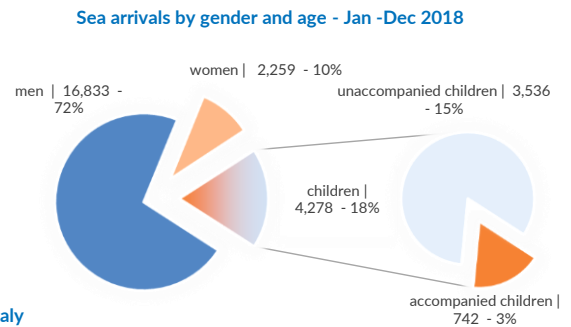

Italy weekly snapshot - 13 Jan 2019

(The charts below are based on figures from the Italian Ministry of Interior and UNHCR estimates. All figures are provisional and subject to change)

Total arrivals (1 Jan - 13 Jan 2019):	54
Total arrivals (1 Jan - 13 Jan 2018):	886
Total arrivals 1 Jan - 13 Jan 2019	54
Total arrivals 1 Jan - 13 Jan 2018	886
Average daily arrivals in January 2019 so far:	4
Average daily arrivals in December 2018:	12

Dead and missing in 2019 - Central Med (as of 13 Jan)	12
Dead and missing in 2019 - Mediterranean Sea (as of 13 Jan)	14
Dead and missing in 2018 - Central Med (as of 13 Jan)	176
Dead and missing in 2018 - Mediterranean Sea (as of 13 Jan)	194
Dead and missing in 2018 - Central Med	1,311
Dead and missing in 2018 - Mediterranean Sea	2,277

Estimated # of arrivals during the last seven days	54
(Based on arrivals or registration figures collected by UNHCR staff)	
Mon, 07 Jan 2019	0
Tue, 08 Jan 2019	0
Wed, 09 Jan 2019	0
Thu, 10 Jan 2019	54
Fri, 11 Jan 2019	0
Sat, 12 Jan 2019	0
Sun, 13 Jan 2019	0