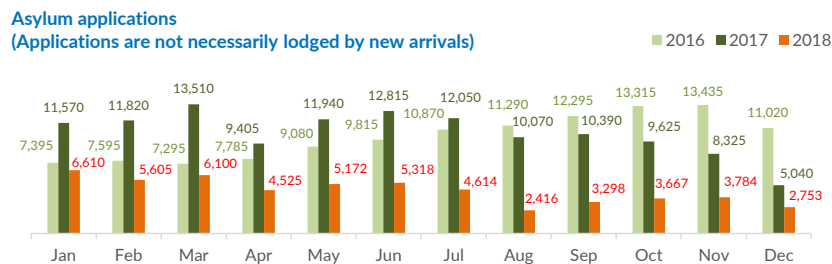

Italy weekly snapshot - 13 Jan 2019

(The charts below are based on figures from the Italian Ministry of Interior and UNHCR estimates. All figures are provisional and subject to change)

Total arrivals (1 Jan - 13 Jan 2019):	54
Total arrivals (1 Jan - 13 Jan 2018):	886
Total arrivals 1 Jan - 13 Jan 2019	54
Total arrivals 1 Jan - 13 Jan 2018	886
Average daily arrivals in January 2019 so far:	4
Average daily arrivals in December 2018:	12

Dead and missing in 2019 - Central Med (as of 13 Jan)	12
Dead and missing in 2019 - Mediterranean Sea (as of 13 Jan)	14
Dead and missing in 2018 - Central Med (as of 13 Jan)	176
Dead and missing in 2018 - Mediterranean Sea (as of 13 Jan)	194
Dead and missing in 2018 - Central Med	1,311
Dead and missing in 2018 - Mediterranean Sea	2,277

Estimated # of arrivals during the last seven days	54
(Based on arrivals or registration figures collected by UNHCR staff)	
Mon, 07 Jan 2019	0
Tue, 08 Jan 2019	0
Wed, 09 Jan 2019	0
Thu, 10 Jan 2019	54
Fri, 11 Jan 2019	0
Sat, 12 Jan 2019	0
Sun, 13 Jan 2019	0