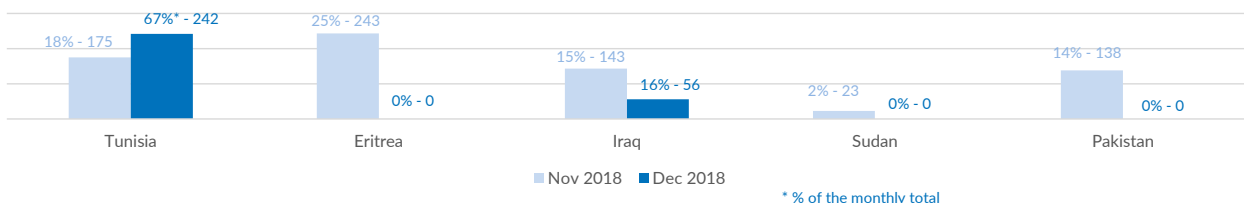

Most common sea arrival nationalities in Italy (comparison with previous month)