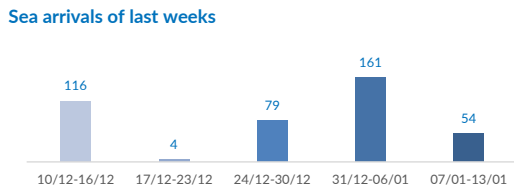

Italy weekly snapshot - 13 Jan 2019

(The charts below are based on figures from the Italian Ministry of Interior and UNHCR estimates. All figures are provisional and subject to change)

Total arrivals (1 Jan - 13 Jan 2019):	54
Total arrivals (1 Jan - 13 Jan 2018):	886
Total arrivals 1 Jan - 13 Jan 2019	54
Total arrivals 1 Jan - 13 Jan 2018	886
Average daily arrivals in January 2019 so far:	4
Average daily arrivals in December 2018:	12

Dead and missing in 2019 - Central Med (as of 13 Jan)	12
Dead and missing in 2019 - Mediterranean Sea (as of 13 Jan)	14
Dead and missing in 2018 - Central Med (as of 13 Jan)	176
Dead and missing in 2018 - Mediterranean Sea (as of 13 Jan)	194
Dead and missing in 2018 - Central Med	1,311
Dead and missing in 2018 - Mediterranean Sea	2,277

Estimated # of arrivals during the last seven days	54
(Based on arrivals or registration figures collected by UNHCR staff)	
Mon, 07 Jan 2019	0
Tue, 08 Jan 2019	0
Wed, 09 Jan 2019	0
Thu, 10 Jan 2019	54
Fri, 11 Jan 2019	0
Sat, 12 Jan 2019	0
Sun, 13 Jan 2019	0