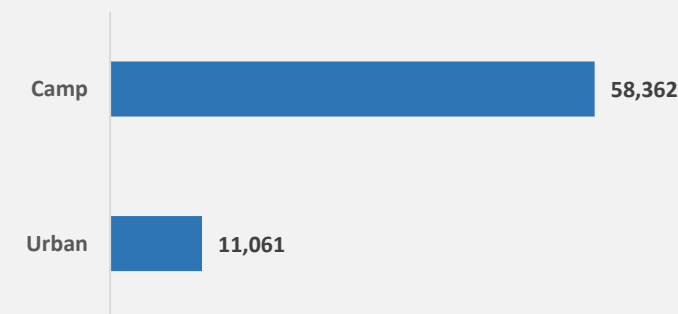

Age Breakdown

Urban Vs Camp