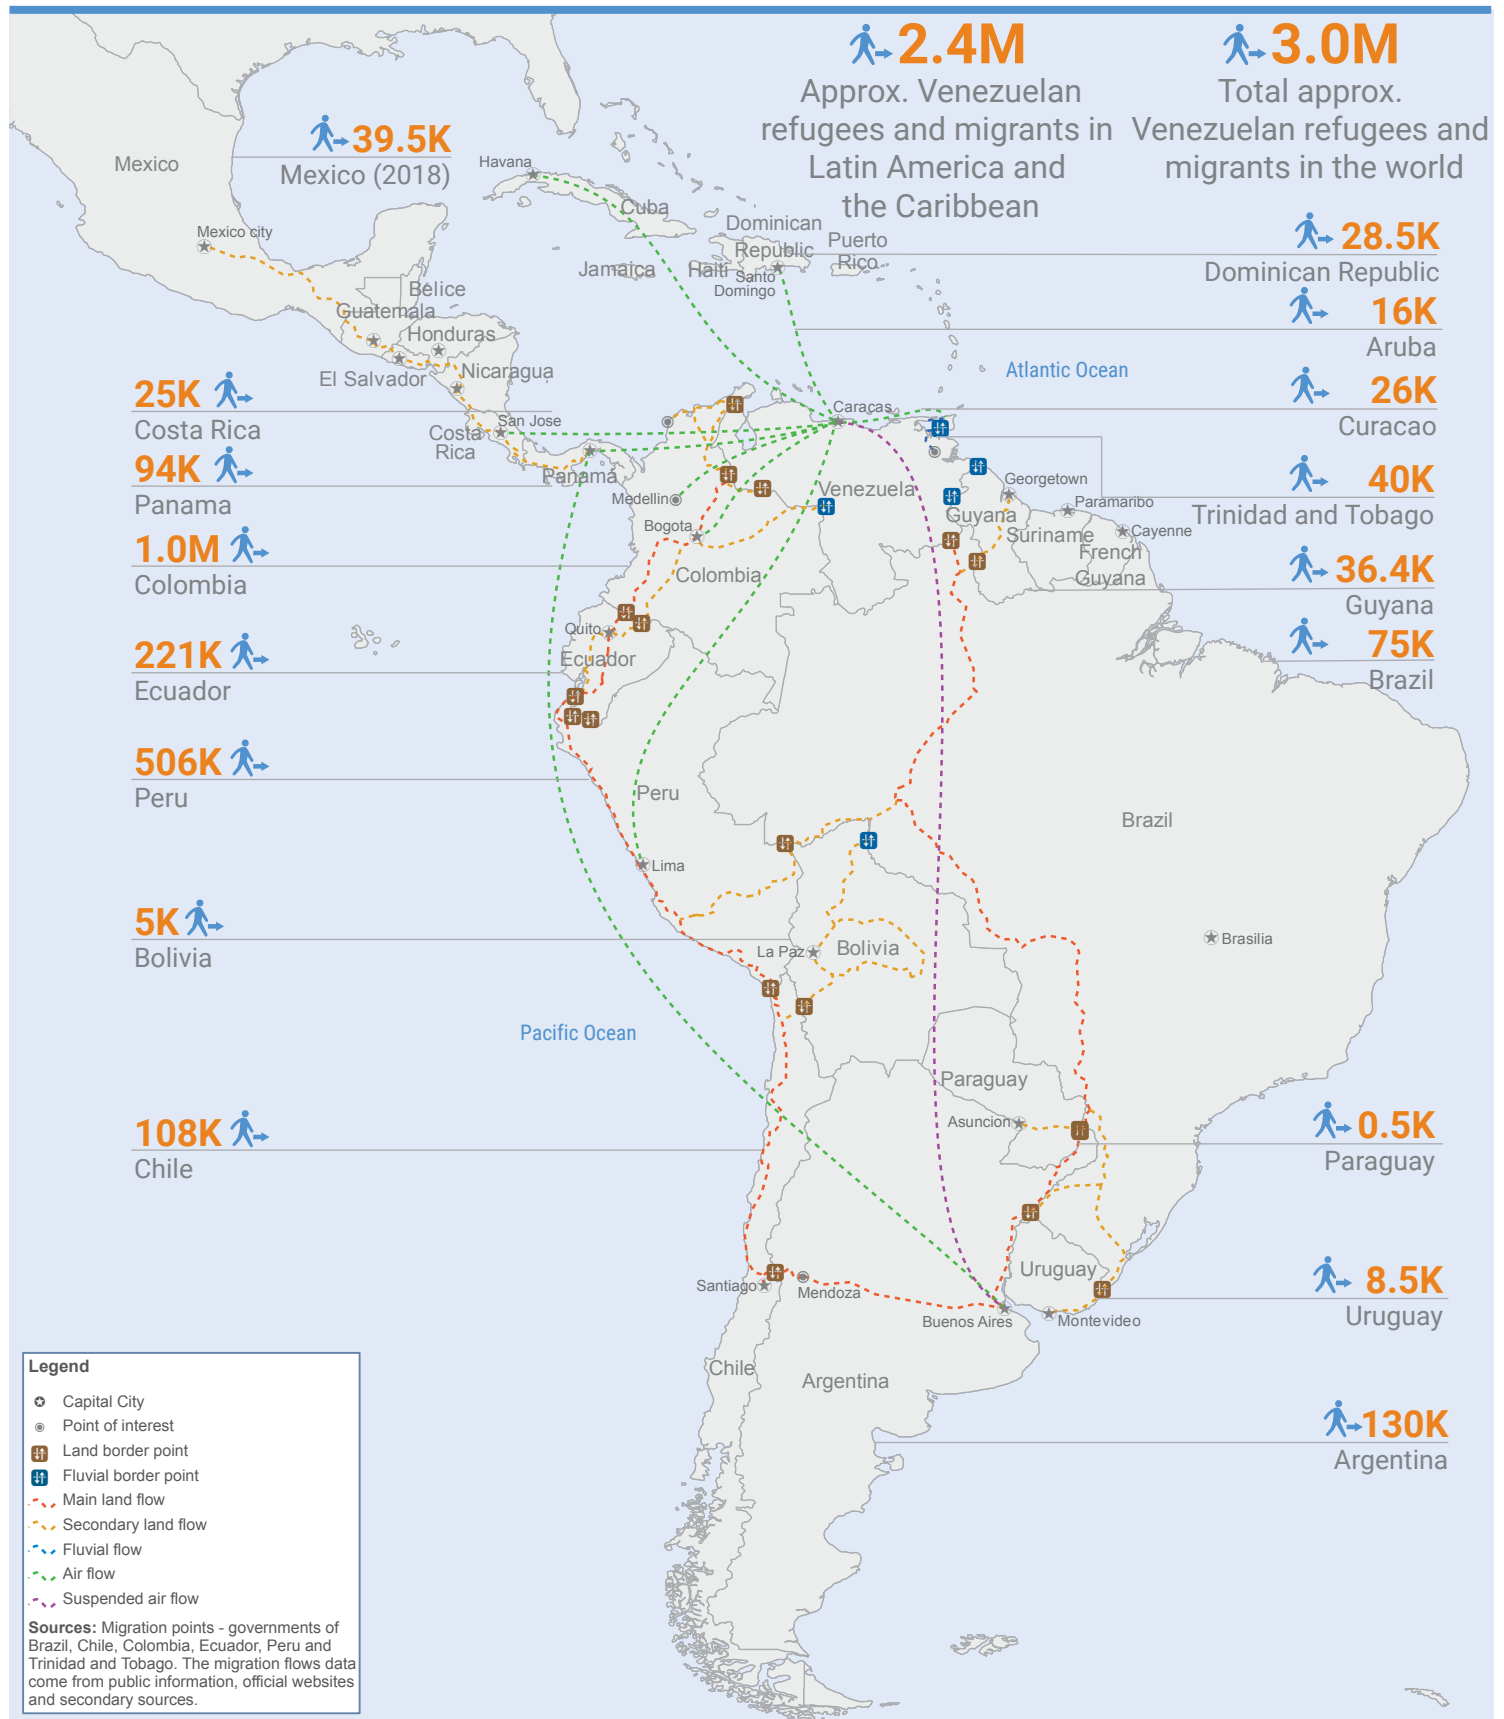

# LATIN AMERICA AND THE CARIBBEAN

## Stocks of Venezuelan population in the region

As 31 October 2018

REGIONAL INTERAGENCY  
COORDINATION PLATFORM  
FOR REGUGEES AND MIGRANTS FROM VENEZUELA

The boundaries and names shown and the designations used in this map do not imply official endorsement or acceptance by the United Nations.