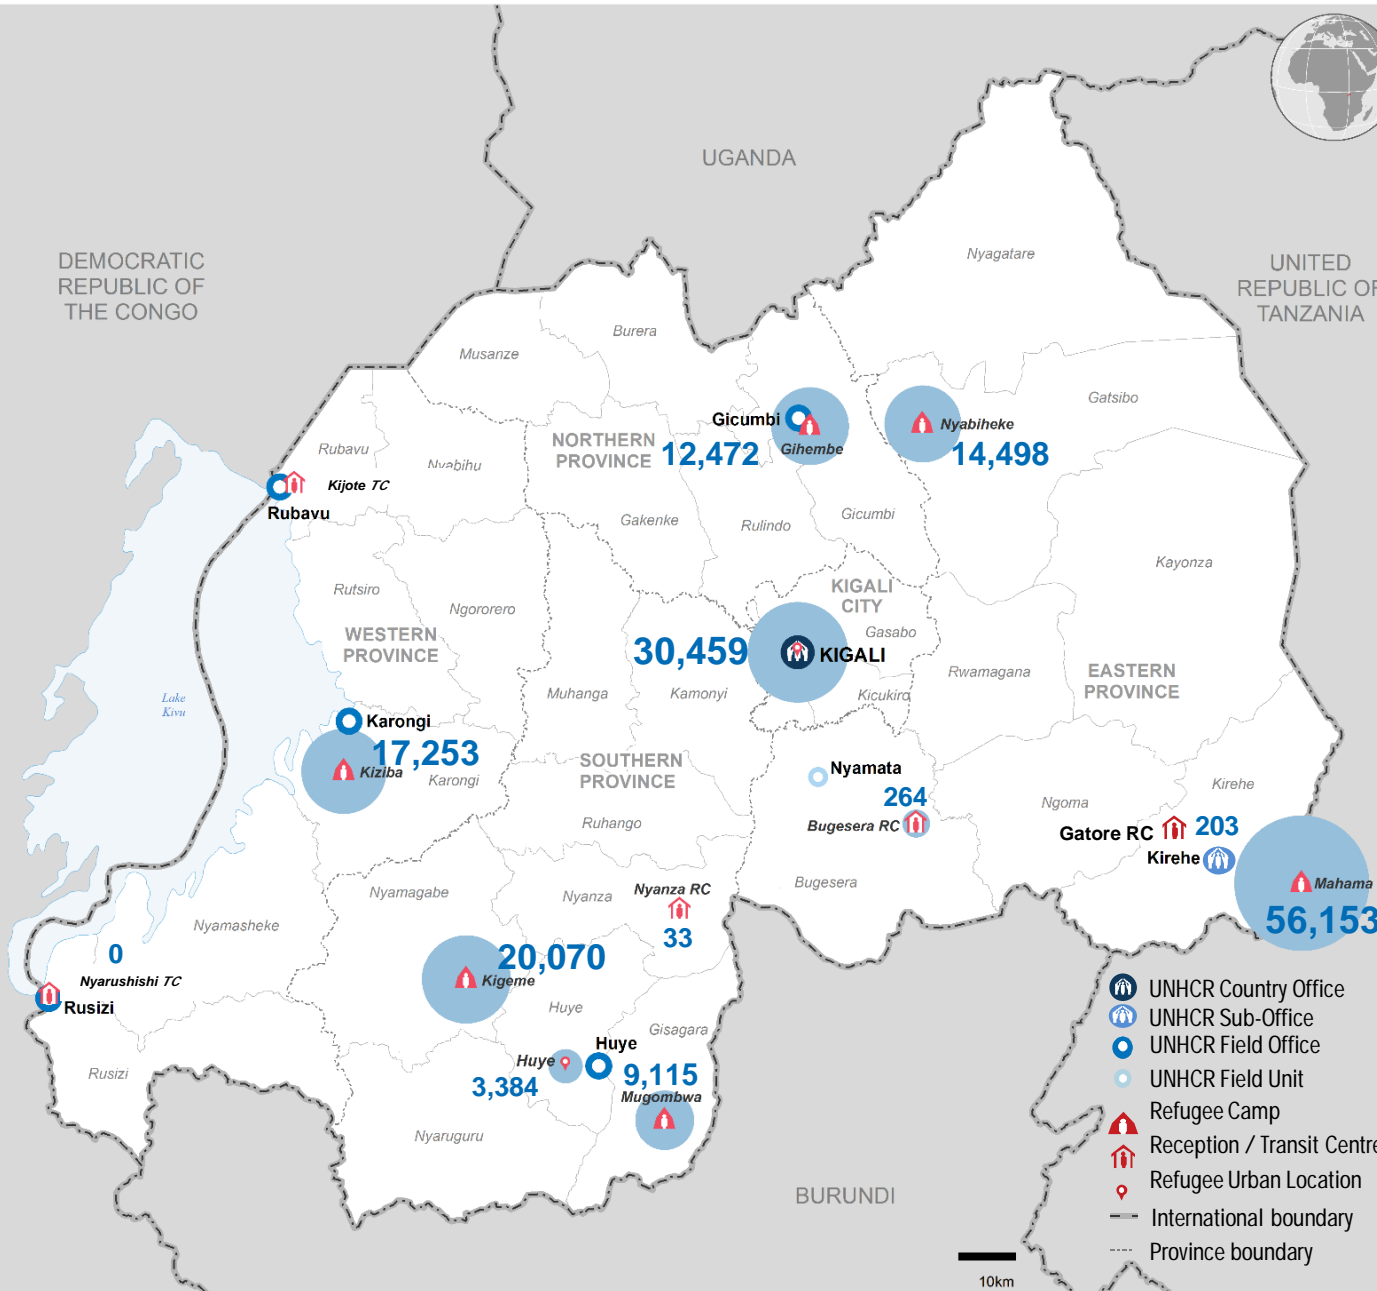

Rwanda

Population of Concern to UNHCR

as of 30th November 2017

Population Figures

Active Total **172,706**

Refugees **163,904**

Asylum Seekers **8,802**
(Pending)

CoO Breakdown

Burundi	88,459	54%
DRC	74,933	45.7%
Others	0.3%	502

Age Breakdown

0-17	50%	18-59	47%	60+	3%
------	-----	-------	-----	-----	----

Monthly Registration Trends

- UNHCR Country Office
- UNHCR Sub-Office
- UNHCR Field Office
- UNHCR Field Unit
- Refugee Camp
- Reception / Transit Centre
- Refugee Urban Location
- International boundary
- Province boundary

10km