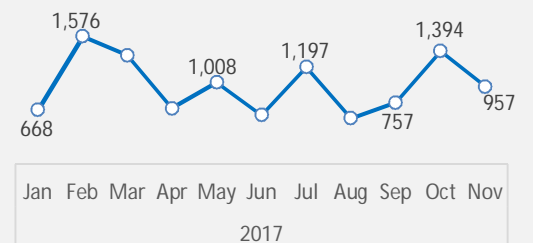

Rwanda

Population of Concern to UNHCR

as of 30th November 2017

Population Figures

Active Total **172,706**

Refugees **163,904**

Asylum Seekers **8,802**
(Pending)

CoO Breakdown

Burundi	88,459	54%
DRC	74,933	45.7%
Others	0.3%	502

Age Breakdown

0-17	50%	18-59	47%	60+	3%
------	-----	-------	-----	-----	----

Monthly Registration Trends

- UNHCR Country Office
- UNHCR Sub-Office
- UNHCR Field Office
- UNHCR Field Unit
- Refugee Camp
- Reception / Transit Centre
- Refugee Urban Location
- International boundary
- Province boundary