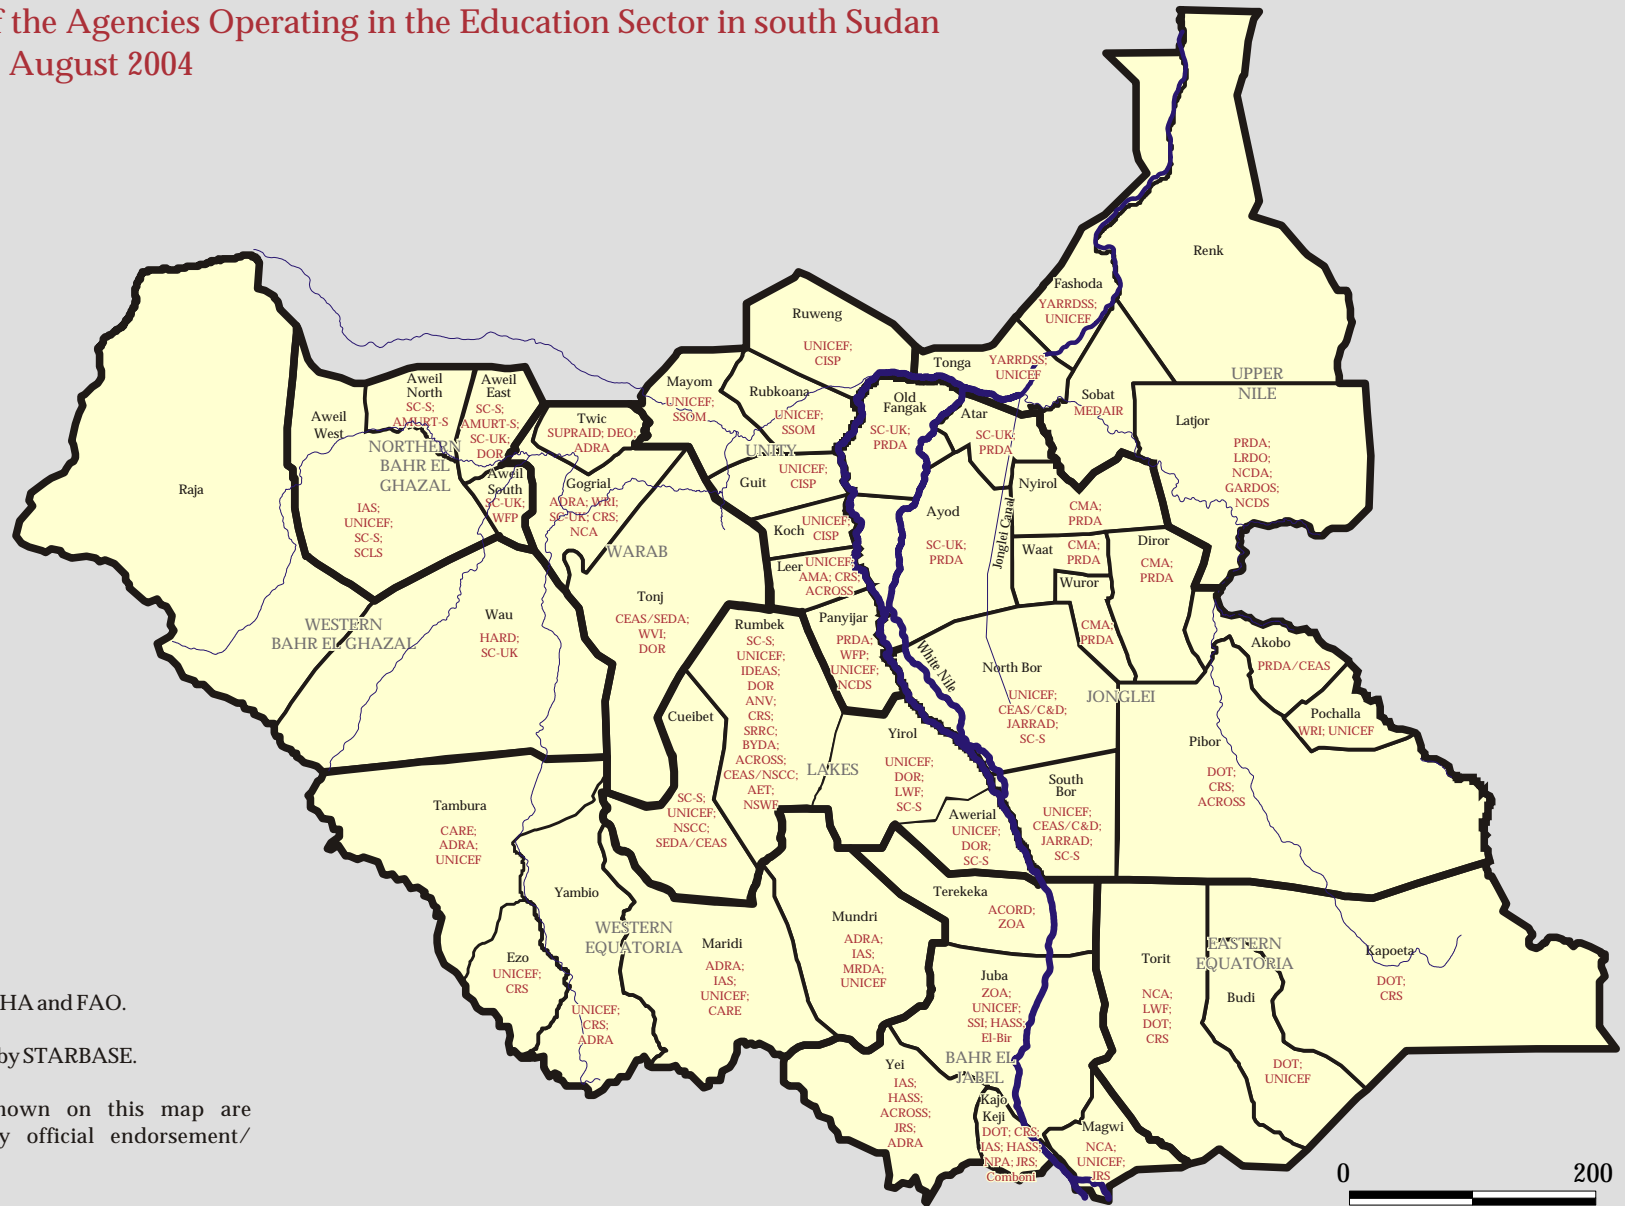

OCHA: SUDAN TRANSITION & RECOVERY DATABASE

Draft Map of the Agencies Operating in the Education Sector in south Sudan

Version 1, 26 August 2004

KEY

- State Boundary
- County Boundary
- Major Rivers

Geographical data supplied by DEPHA and FAO.

Agency Intervention data collected by STARBASE.

The boundaries and names shown on this map are approximate and do not imply official endorsement/acceptance by the United Nations.

www.unsudanig.org

OCHA: SUDAN TRANSITION & RECOVERY DATABASE

There are a number of agencies that run programmes throughout south Sudan but are not represented by personnel on the ground, and therefore cannot be represented on the map:

- . The Sudan Basic Education Program is a multi-year, multi agency Education program of which CARE Sudan is the lead agency. SBEP is working with the SPLM Secretariat of Education on developing the following education curricula: Teacher Education, Accelerated Learning Program, Intensive English Language, Community Girls Schools, Adult Literacy, and Education Management.
- . SIL-Sudan is working together with the Secretariat of Education on the preparation of materials for teaching the *national languages* (vernacular languages) in P-1 to P-3.