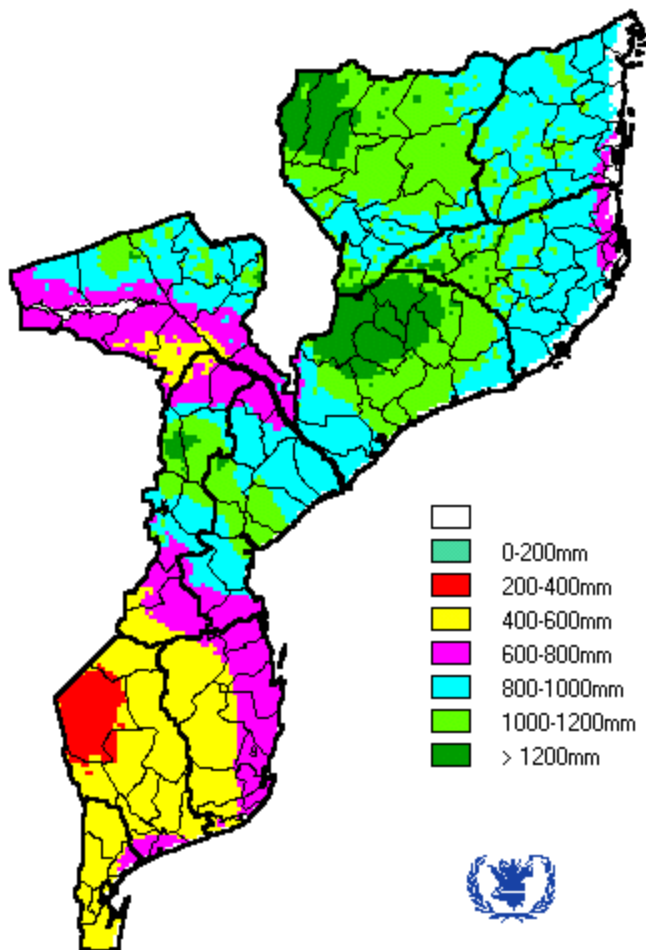

Seasonal (Nov-Apr) Rainfall Across Mozambique

Map prepared for UN-World Food Program, Mozambique