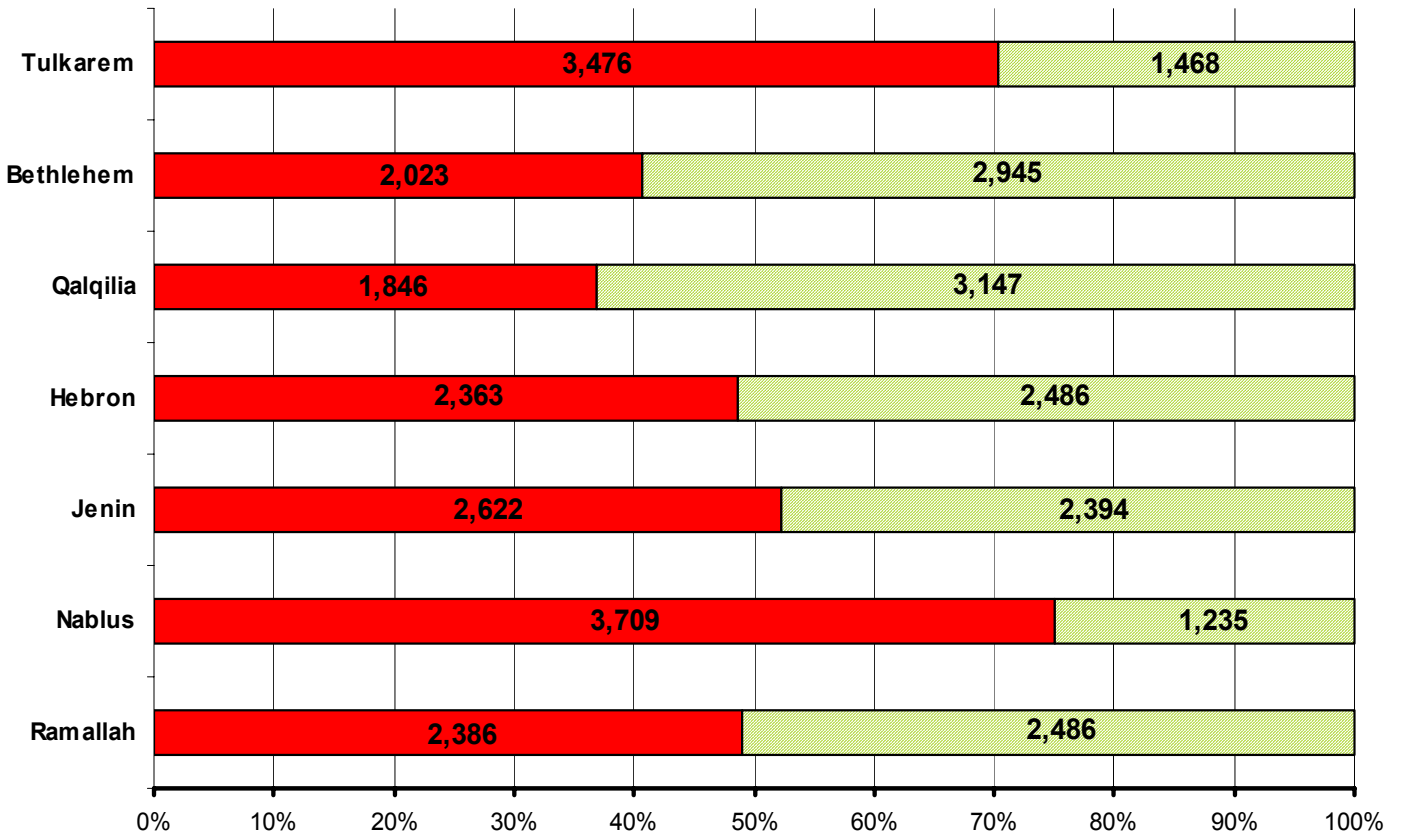

Cumulative Curfew Hours % Percentage by District – to Midnight Jan 12, 2003

Curfew Hours in Cities Starting June 18 2002 to Midnight Jan. 12 '03

■ Curfew On ■ Curfew off

- Start. Jun 21
- Start. Jun 20-Aug 19
- Start. Jun 19
- Start. Jun 25
- Start. Jun 18
- Start. Jun 21
- Start. Jun 24

Total Hours & % for each district