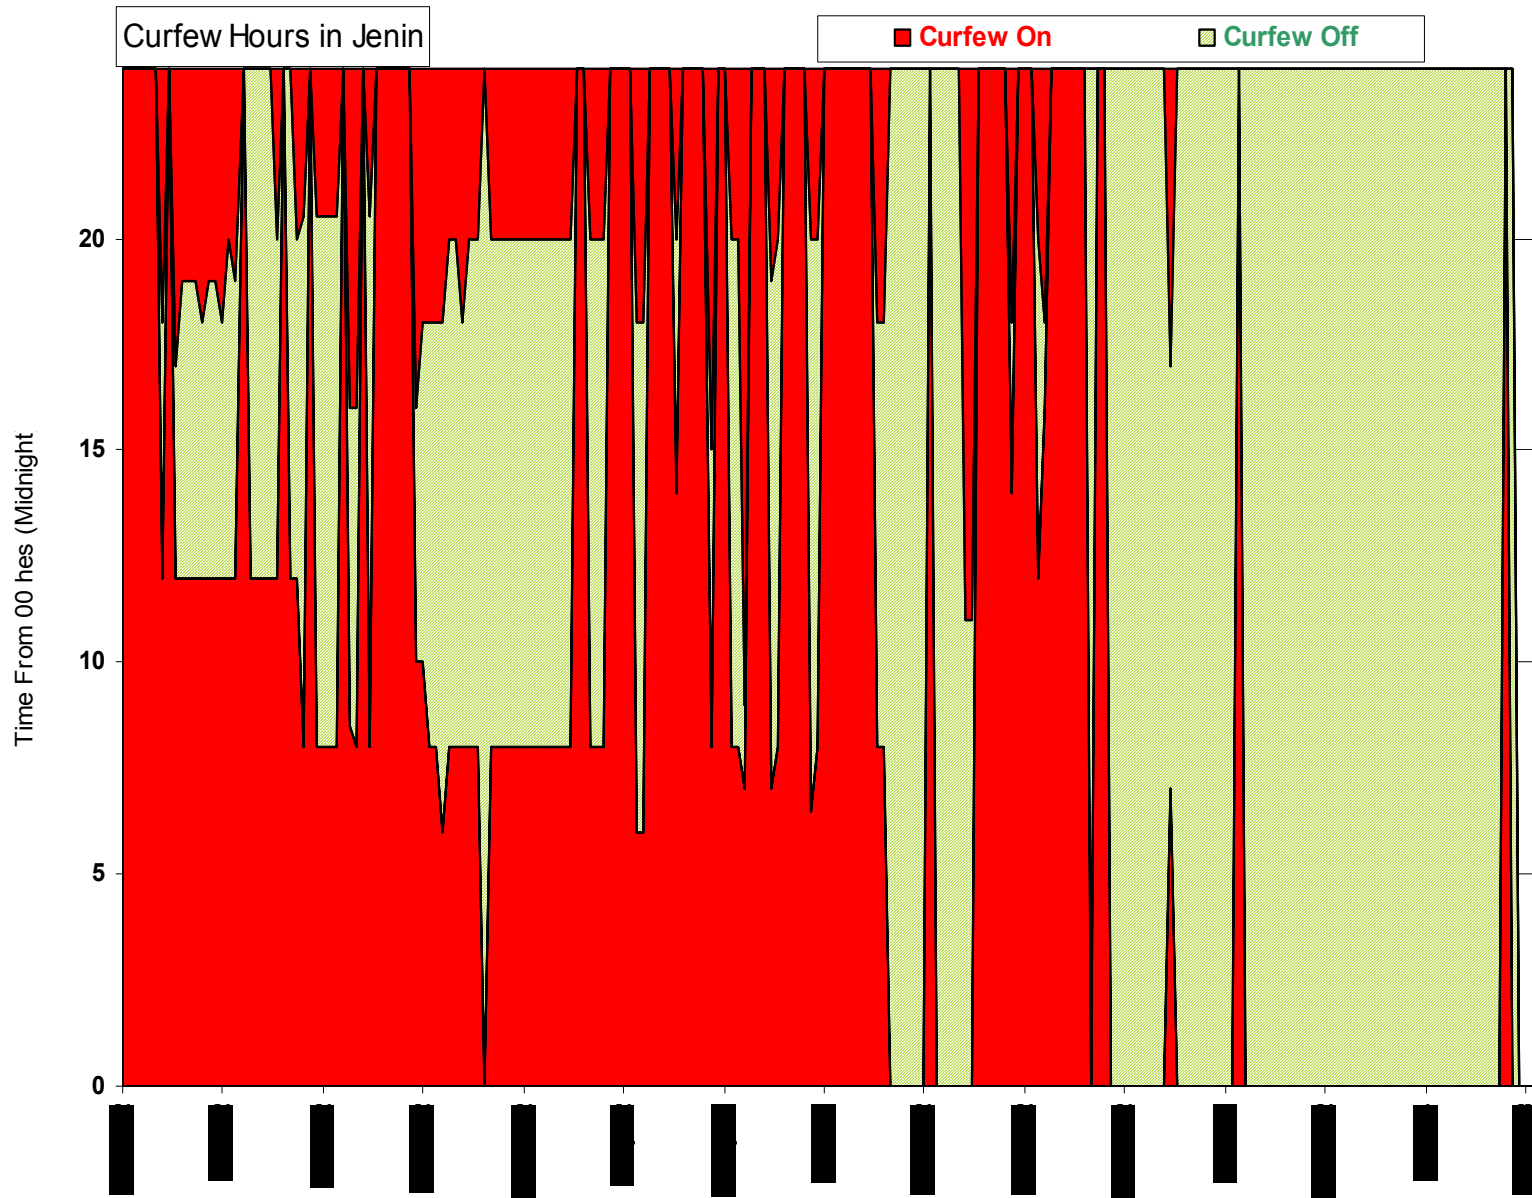

Jenin Curfew Hours