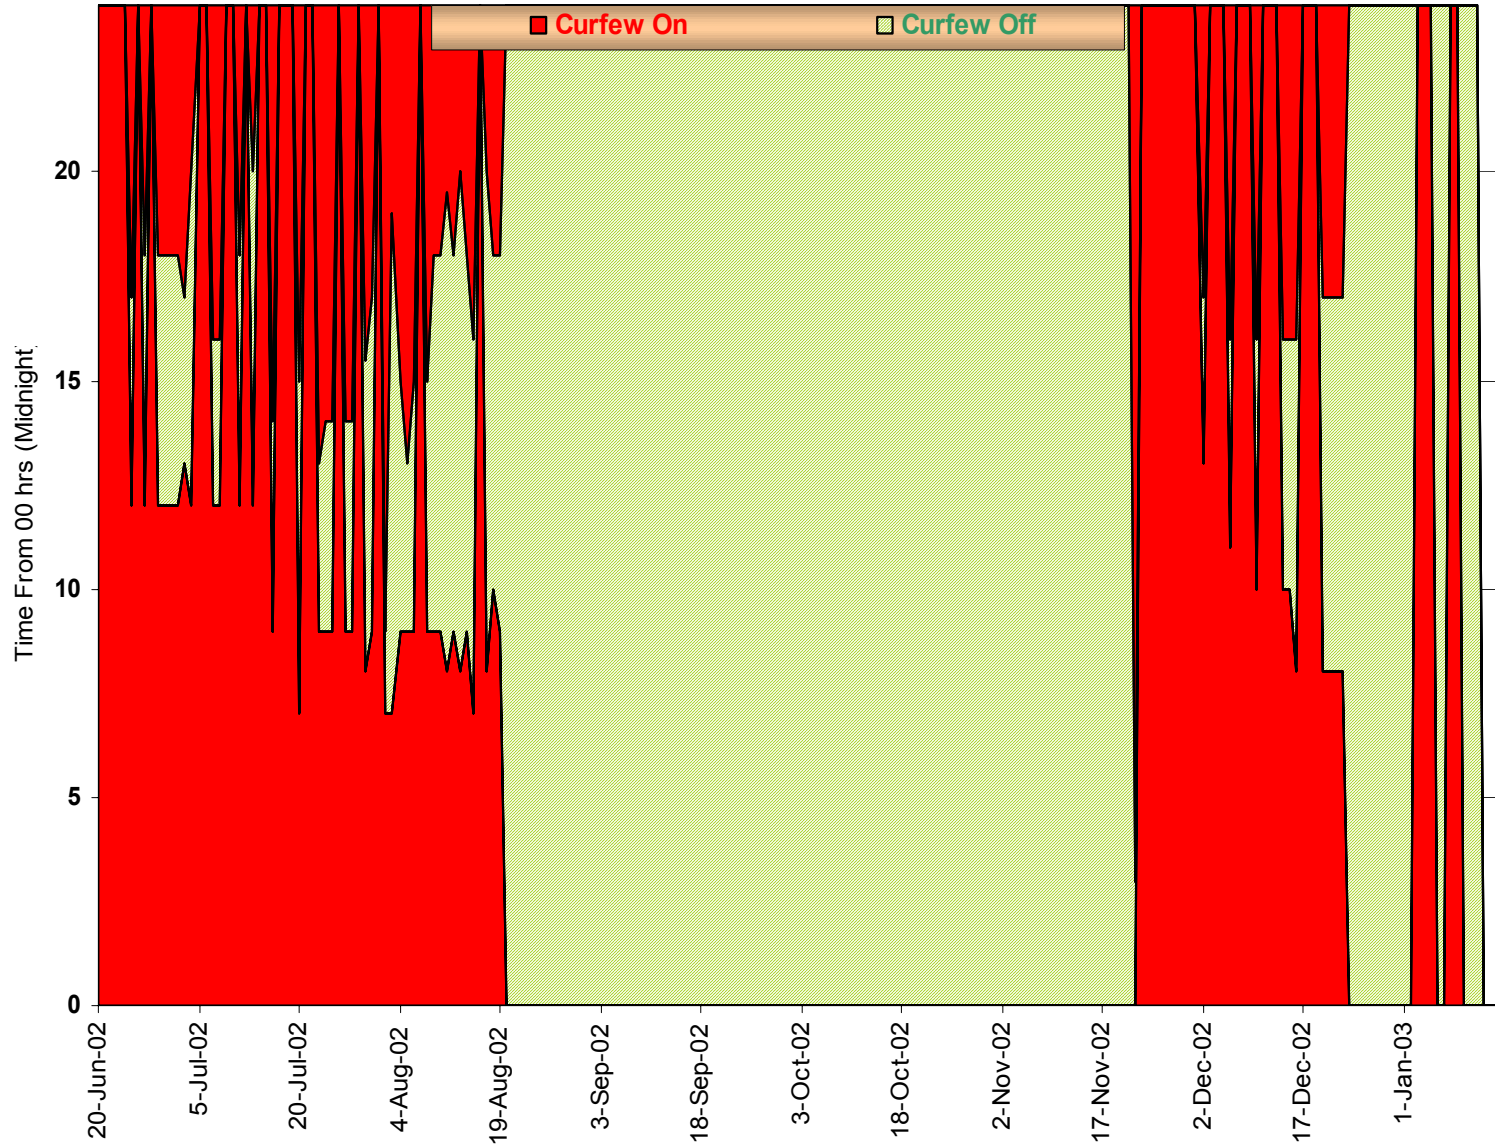

Cumulative Curfew Hours by District – To Midnight Jan 12, 2003

Curfew Hours in Cities Starting June 18 2002 to Midnight Jan. 12 '03

■ Curfew On ■ Curfew off

- Start. Jun 21
- Start. Jun 20-Aug 19
- Start. Jun 19
- Start. Jun 25
- Start. Jun 18
- Start. Jun 21
- Start. Jun 24

Total Hours & % for each district

Total Hours/Days Table by District – To Midnight Jan 12, 2003

District/City	Curfew On	Curfew Off
Ramallah	2,386 hours	2,486 hours
Nablus	3,709	1,235
Jenin	2,622	2,394
Hebron	2,363	2,486
Qalqilia	1,846	3,147
Bethlehem	2,023	2,945
Tulkarem	3,476	1,468
Total Hrs	18,425	16,161
Total Days	(768 days)	(673 days)

Nablus Curfew Hours

Tulkarem Curfew Hours

Jenin Curfew Hours

Qalqilia Curfew Hours

Ramallah Curfew Hours

Bethlehem Curfew Hours

CurfewHours in Bethlehem/ The curfew ended & Israeli army withdrew from the city on Aug 19'02 /Cityreinvaded on Nov 22 '02