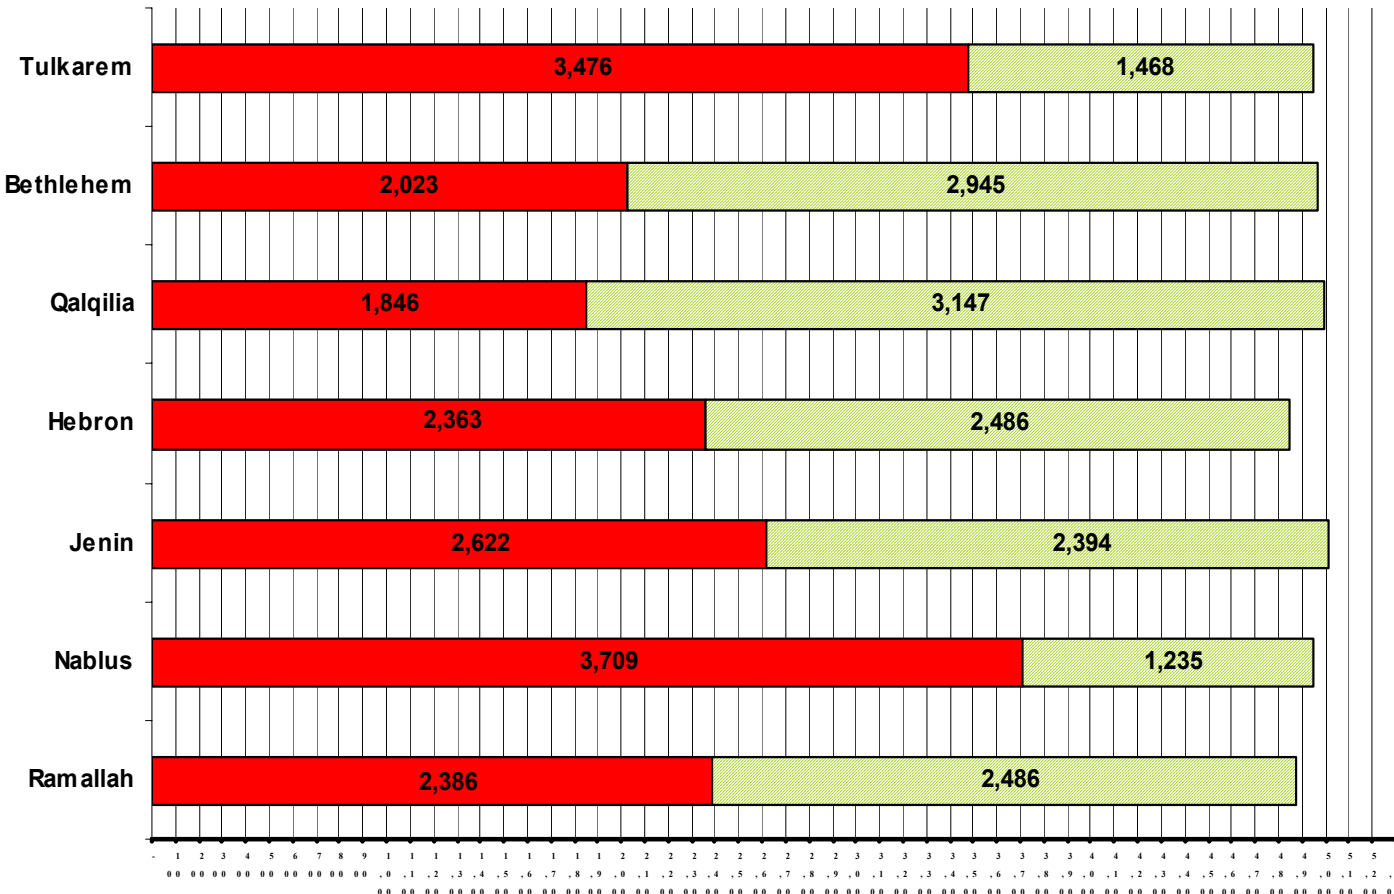

- Start. Jun 21
- Start. Jun 20-Aug 19
- Start. Jun 19
- Start. Jun 25
- Start. Jun 18
- Start. Jun 21
- Start. Jun 24

Total Hours & % for each district

Cumulative Curfew Hours by District – To Midnight Jan 12, 2003

Cumulative Curfew Hours by District – To Midnight Jan 12, 2003

Curfew Hours in Cities Starting June 18 2002 to Midnight Jan. 12 '03

■ Curfew On ■ Curfew off

- Start. Jun 21
- Start. Jun 20-Aug 19
- Start. Jun 19
- Start. Jun 25
- Start. Jun 18
- Start. Jun 21
- Start. Jun 24

Total Hours & % for each district

Total Hours/Days Table by District – To Midnight Jan 12, 2003

District/City	Curfew On	Curfew Off
Ramallah	2,386 hours	2,486 hours
Nablus	3,709	1,235
Jenin	2,622	2,394
Hebron	2,363	2,486
Qalqilia	1,846	3,147
Bethlehem	2,023	2,945
Tulkarem	3,476	1,468
Total Hrs	18,425	16,161
Total Days	(768 days)	(673 days)