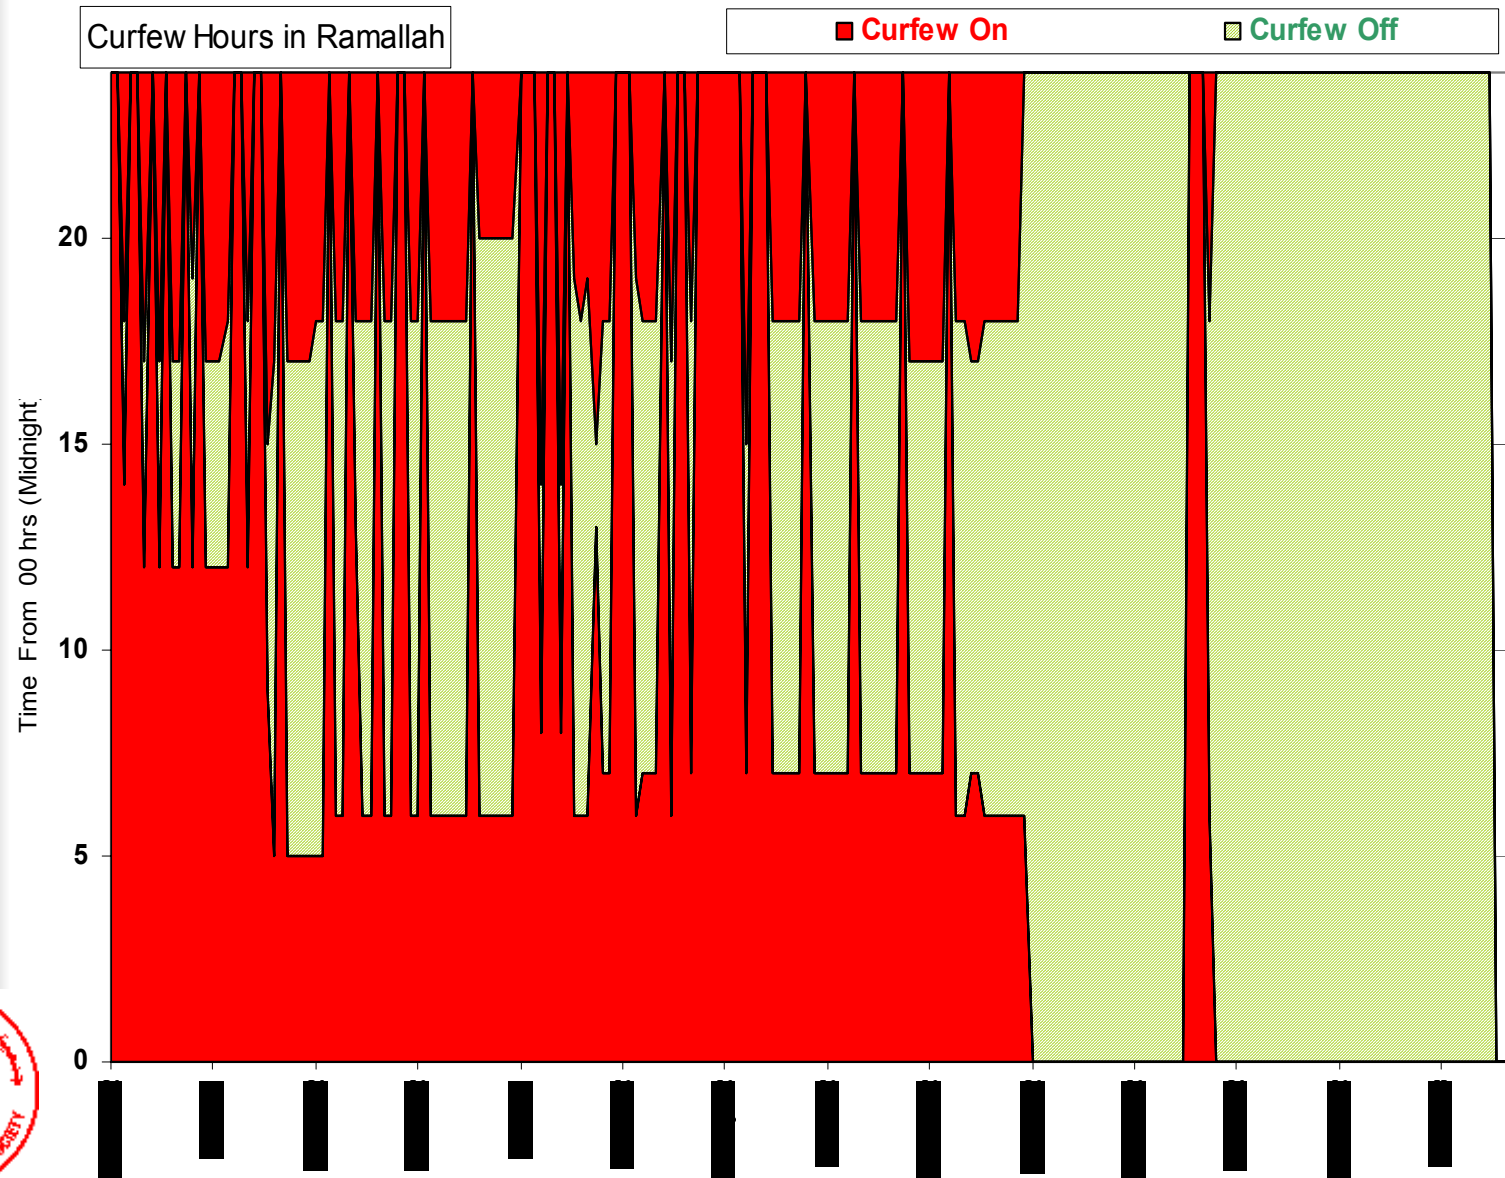

Cumulative Curfew Hours by District – To Midnight Jan 12, 2003

Curfew Hours in Cities Starting June 18 2002 to Midnight Jan. 12 '03

■ Curfew On ■ Curfew off

- Start. Jun 21
- Start. Jun 20-Aug 19
- Start. Jun 19
- Start. Jun 25
- Start. Jun 18
- Start. Jun 21
- Start. Jun 24

Total Hours & % for each district

Total Hours/Days Table by District – To Midnight Jan 12, 2003

District/City	Curfew On	Curfew Off
Ramallah	2,386 hours	2,486 hours
Nablus	3,709	1,235
Jenin	2,622	2,394
Hebron	2,363	2,486
Qalqilia	1,846	3,147
Bethlehem	2,023	2,945
Tulkarem	3,476	1,468
Total Hrs	18,425	16,161
Total Days	(768 days)	(673 days)

Nablus Curfew Hours

Tulkarem Curfew Hours

Jenin Curfew Hours

Qalqilia Curfew Hours

Ramallah Curfew Hours

Bethlehem Curfew Hours

CurfewHours in Bethlehem/ The curfew ended & Israeli army withdrew from the city on Aug 19'02 /Cityreinvaded on Nov 22 '02