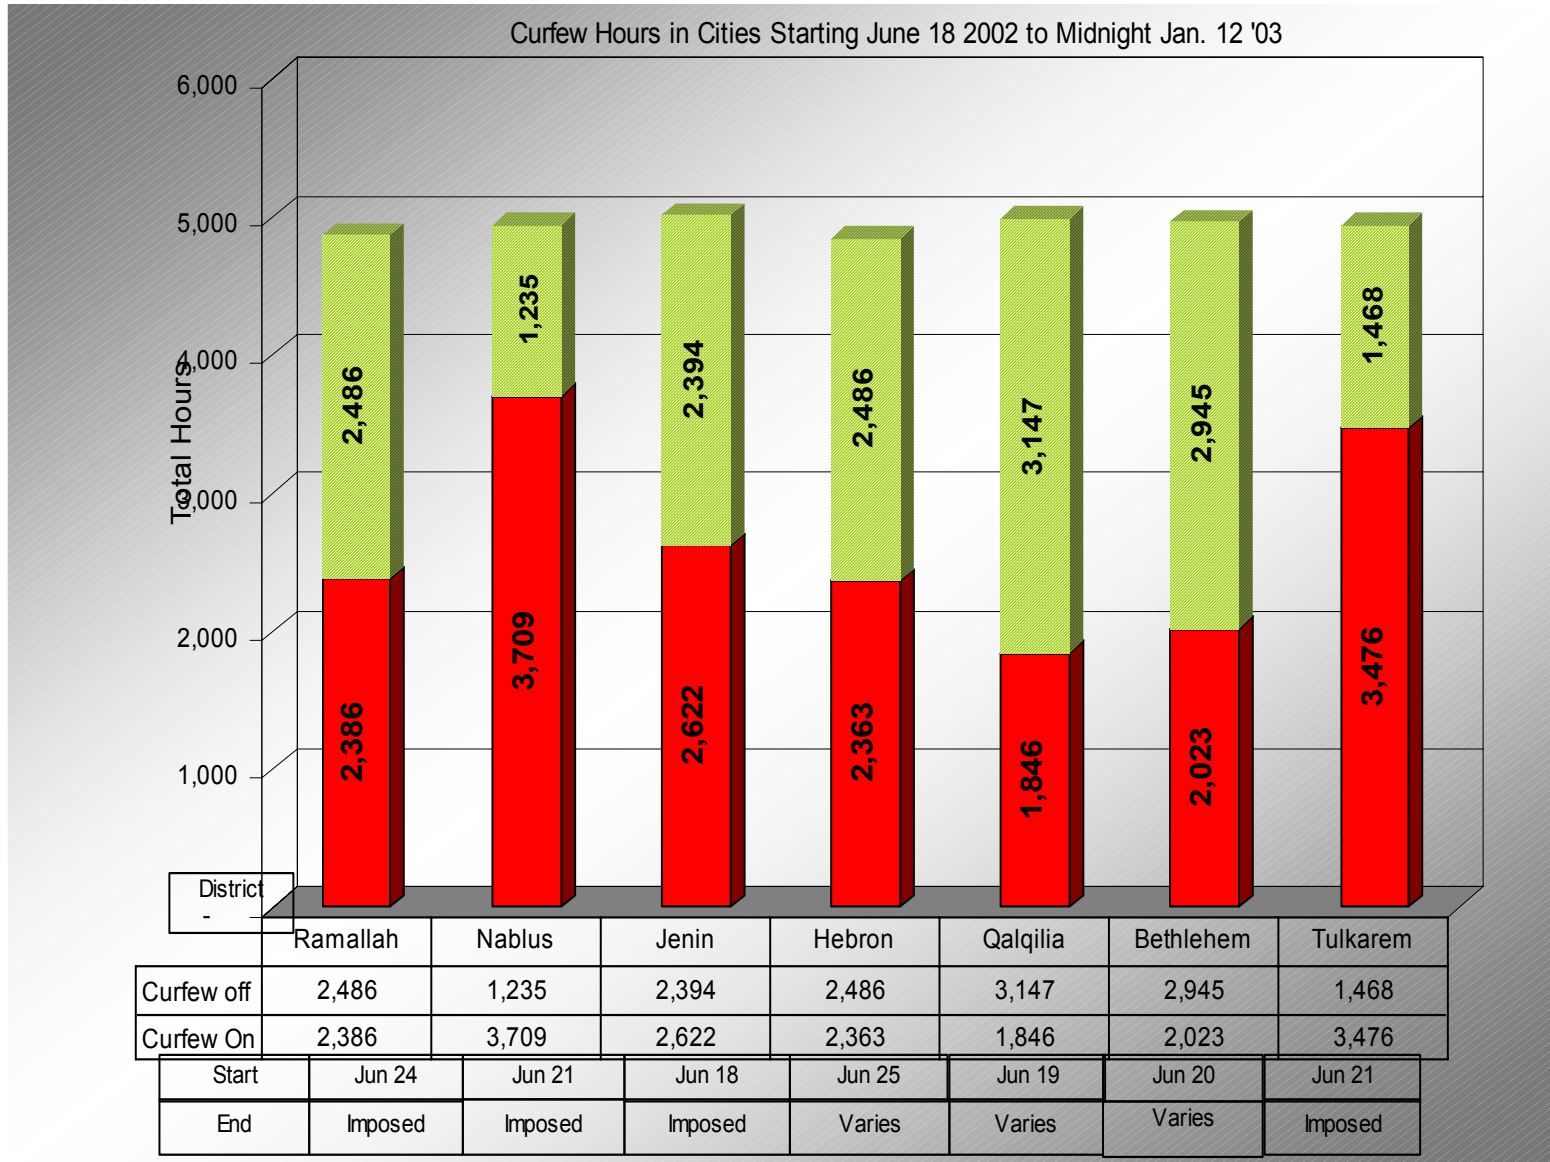

For further info,
Email PRCSDM@PalestineRCS.org

Cumulative Curfew Hours % Percentage by District – to Midnight Jan 12, 2003

Curfew Hours in Cities Starting June 18 2002 to Midnight Jan. 12 '03

■ Curfew On ■ Curfew off

- Start. Jun 21
- Start. Jun 20-Aug 19
- Start. Jun 19
- Start. Jun 25
- Start. Jun 18
- Start. Jun 21
- Start. Jun 24

Total Hours & % for each district

Cumulative Curfew Hours by District – To Midnight Jan 12, 2003

Total Hours & % for each district

Total Hours/Days Table by District – To Midnight Jan 12, 2003

District/City	Curfew On	Curfew Off
Ramallah	2,386 hours	2,486 hours
Nablus	3,709	1,235
Jenin	2,622	2,394
Hebron	2,363	2,486
Qalqilia	1,846	3,147
Bethlehem	2,023	2,945
Tulkarem	3,476	1,468
Total Hrs	18,425	16,161
Total Days	(768 days)	(673 days)