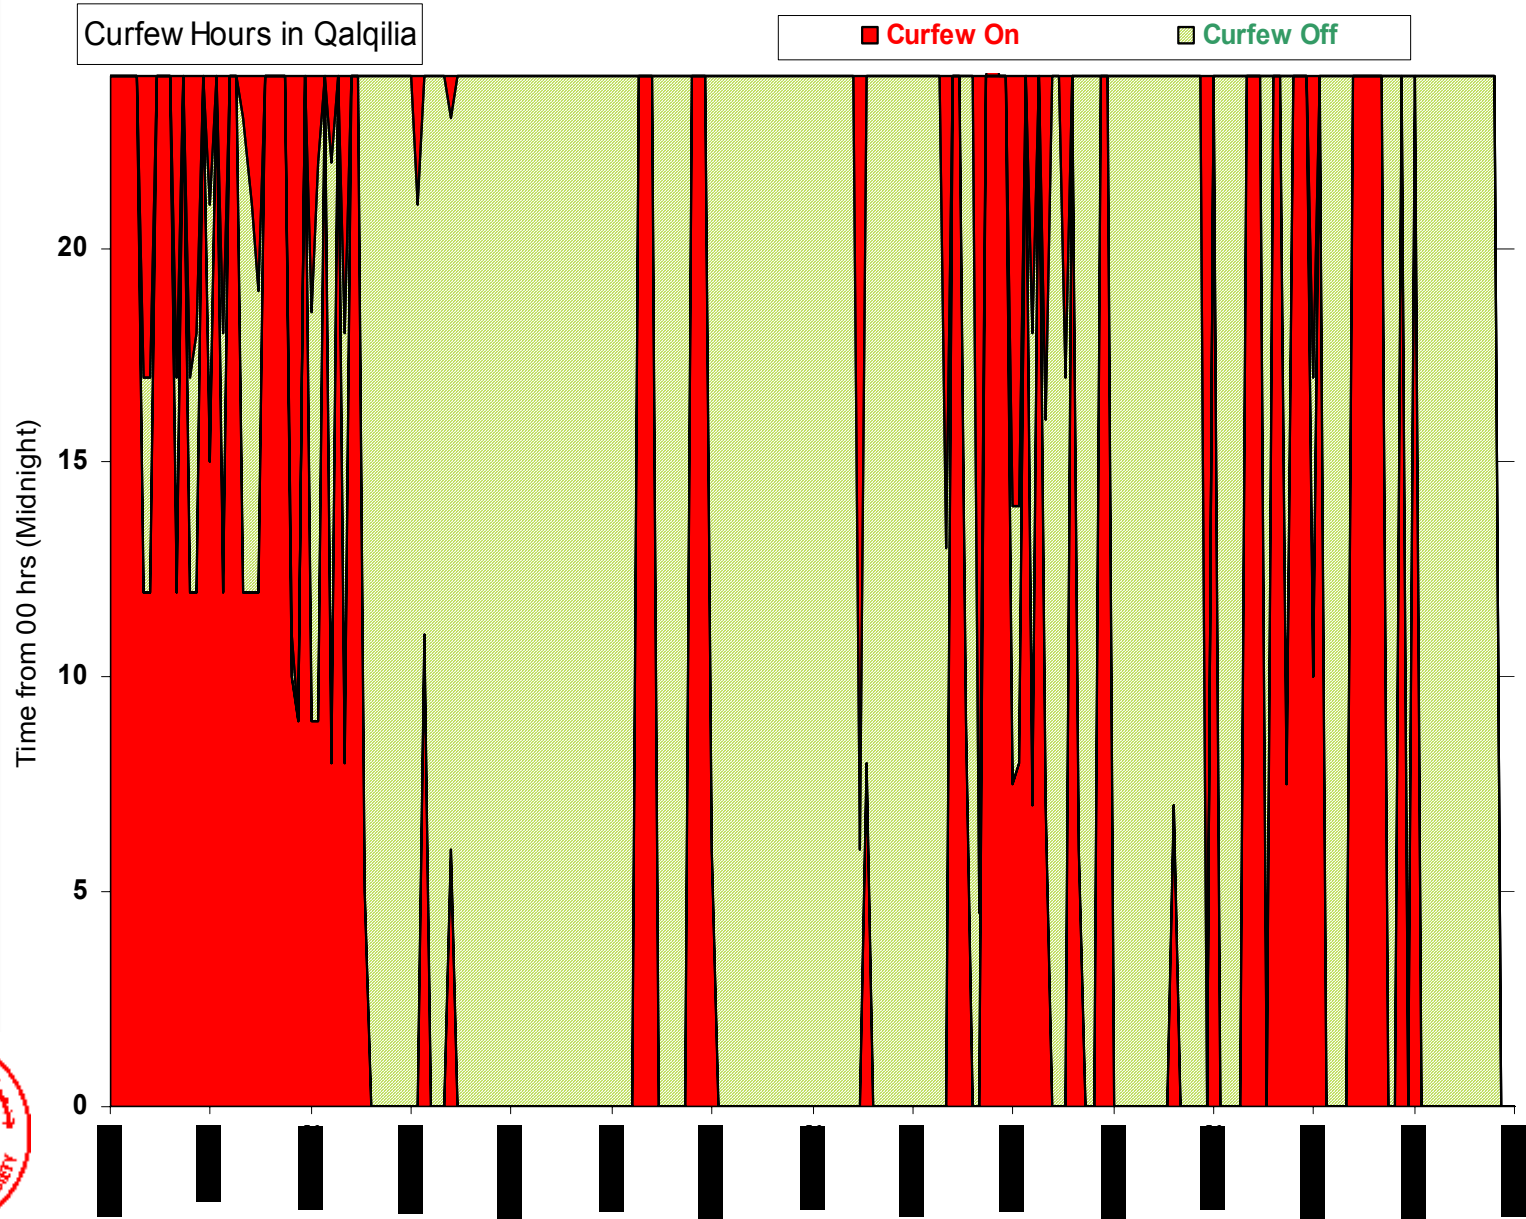

Cumulative Curfew Hours by District – To Midnight Jan 12, 2003

Curfew Hours in Cities Starting June 18 2002 to Midnight Jan. 12 '03

■ Curfew On ■ Curfew off

- Start. Jun 21
- Start. Jun 20-Aug 19
- Start. Jun 19
- Start. Jun 25
- Start. Jun 18
- Start. Jun 21
- Start. Jun 24

Total Hours & % for each district

Total Hours/Days Table by District – To Midnight Jan 12, 2003

District/City	Curfew On	Curfew Off
Ramallah	2,386 hours	2,486 hours
Nablus	3,709	1,235
Jenin	2,622	2,394
Hebron	2,363	2,486
Qalqilia	1,846	3,147
Bethlehem	2,023	2,945
Tulkarem	3,476	1,468
Total Hrs	18,425	16,161
Total Days	(768 days)	(673 days)

Nablus Curfew Hours

Tulkarem Curfew Hours

Jenin Curfew Hours

Qalqilia Curfew Hours

Ramallah Curfew Hours

Bethlehem Curfew Hours

CurfewHours in Bethlehem/ The curfew ended & Israeli army withdrew from the city on Aug 19'02 /Cityreinvaded on Nov 22 '02