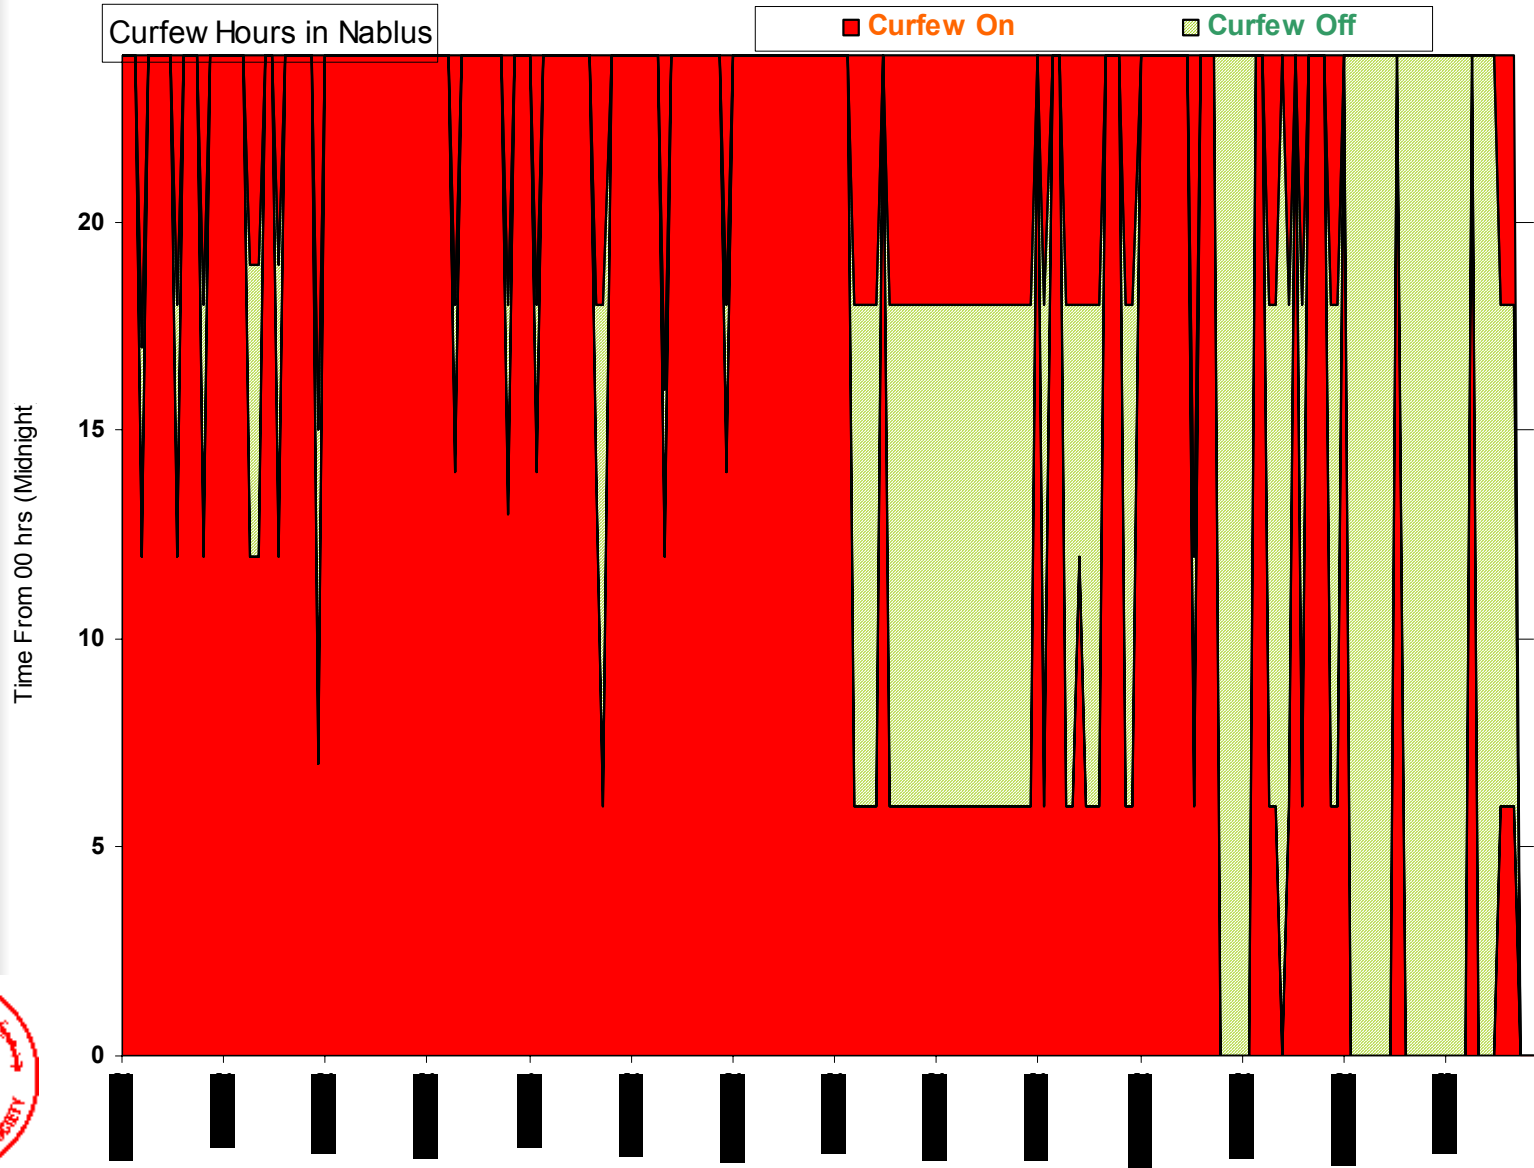

Nablus Curfew Hours