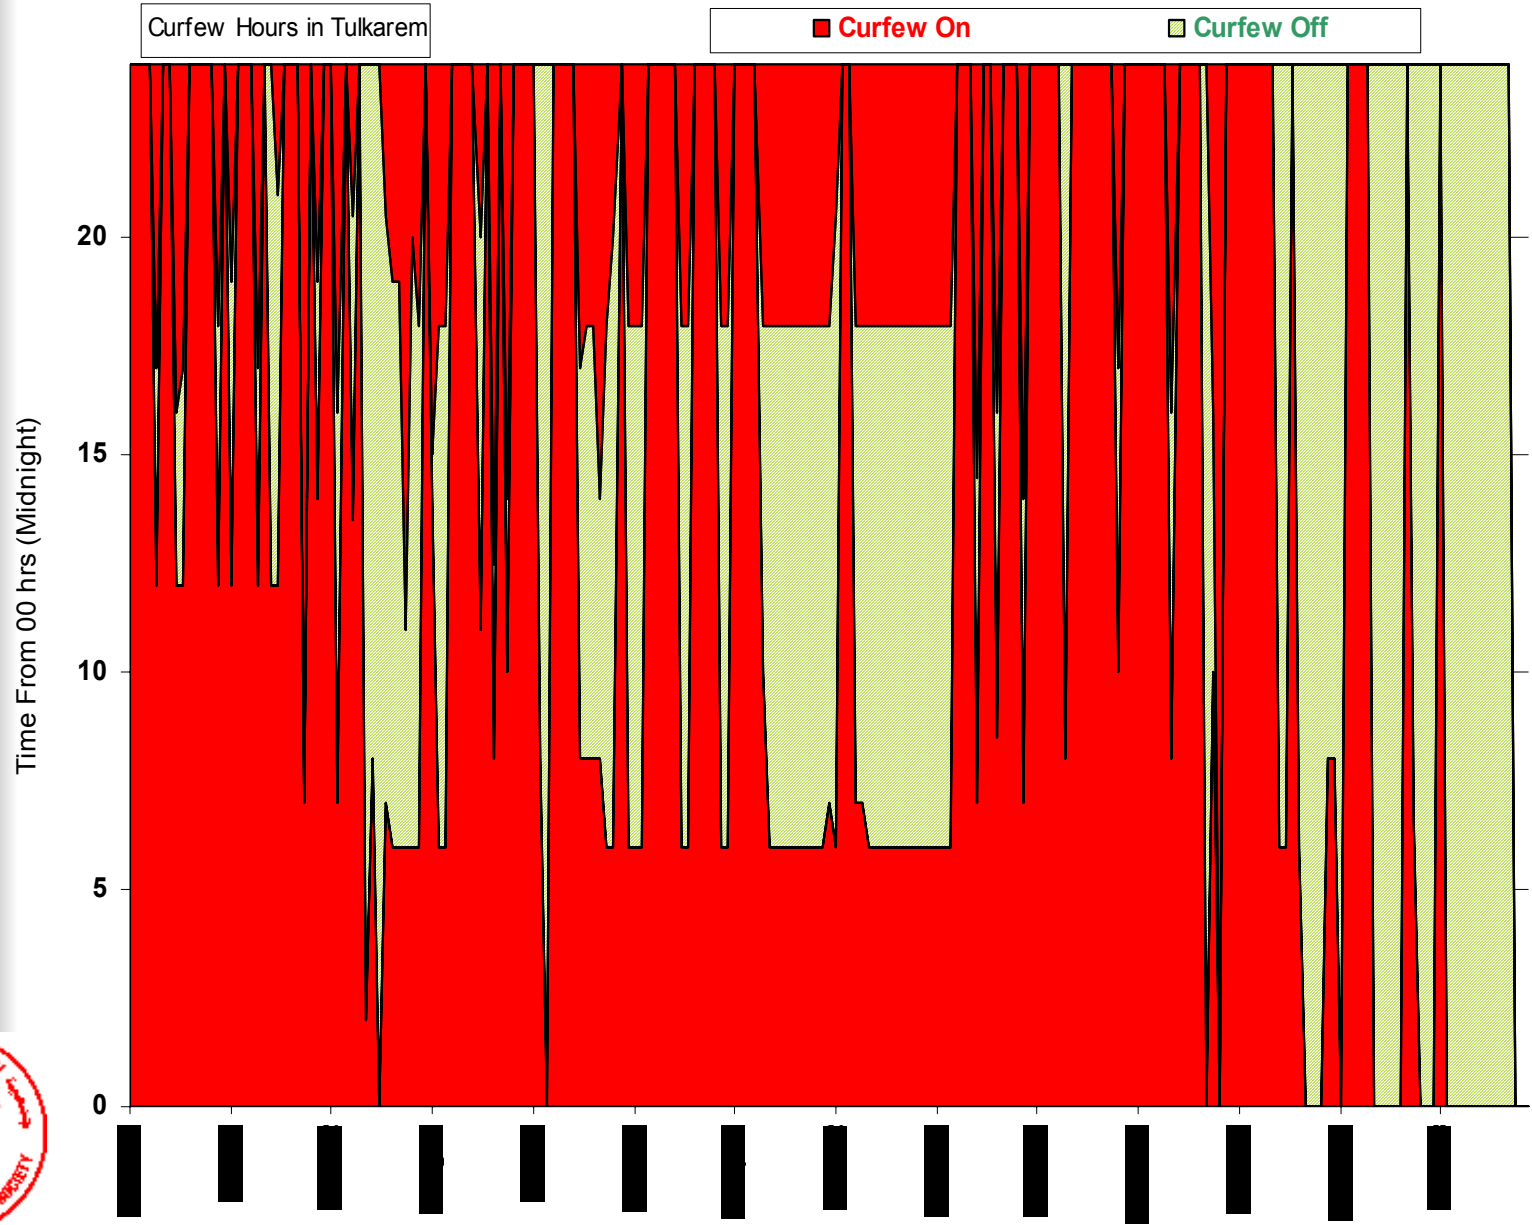

Tulkarem Curfew Hours