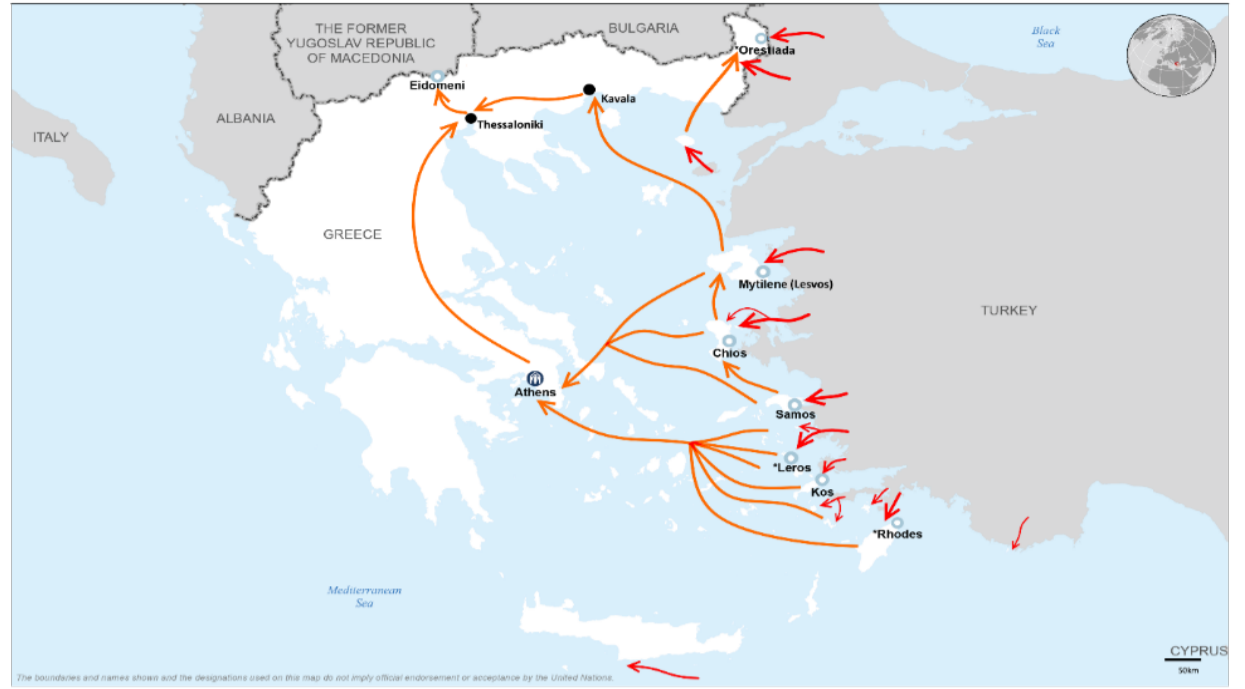

Total arrivals in Greece (Jan - Jul 2017): 10,604

Total arrivals in Greece during Jul 2017: 1,318

Average daily arrivals during Jul 2017: 73

Average daily arrivals during Jun 2017: 67

Daily estimated departures from islands to Mainland: 37

Estimated departures from islands to Mainland during Jul 2017: 876

Dead and missing
146 dead - 51 missing (Dec. 2016)
9 dead - 0 missing (Apr. 2017)

(Source: Hellenic Coast Guard, Greek territorial waters, provisional data)