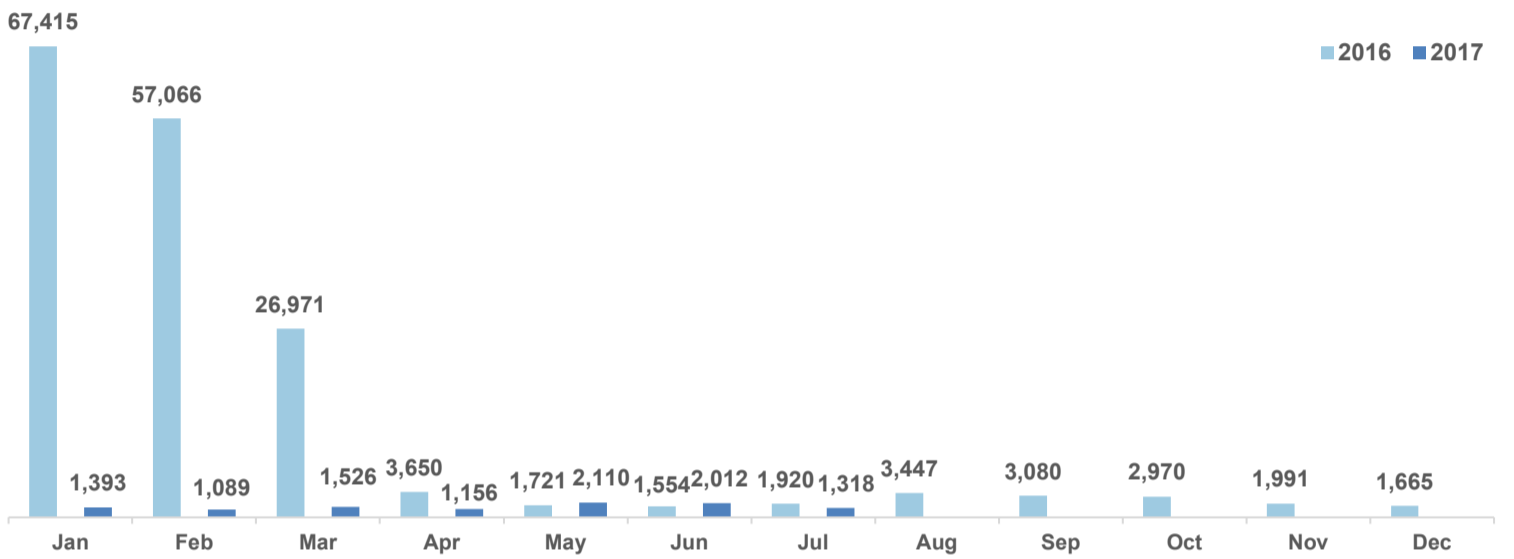

Total arrivals in Greece (Jan - Jul 2017): 10,604

Total arrivals in Greece during Jul 2017: 1,318

Average daily arrivals during Jul 2017: 73

Average daily arrivals during Jun 2017: 67

Daily estimated departures from islands to Mainland: 37

Estimated departures from islands to Mainland during Jul 2017: 876

Dead and missing
146 dead - 51 missing (Dec. 2016)
9 dead - 0 missing (Apr. 2017)

(Source: Hellenic Coast Guard, Greek territorial waters, provisional data)

Arrivals per month

Asylum applications

(Applications are not necessarily made by new arrivals)

Estimated # of arrivals during the last seven days

(Based on arrivals or registration figures as provided by authorities, arrows indicating higher or lower number based on the day before)

12-07-2017	▼	52
13-07-2017	▲	80
14-07-2017	▲	138
15-07-2017	▼	39
16-07-2017	▲	64
17-07-2017	▲	251
18-07-2017	▼	103

Relocation Procedures (up to 09 July)

Total Relocation Requests: 24,030
Implemented Transfers (Departures): 16,155