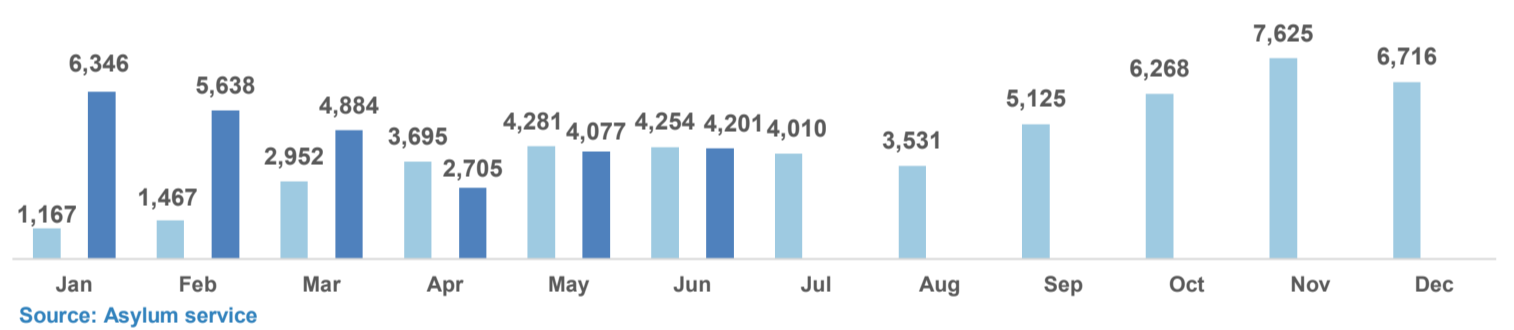

Total arrivals in Greece (Jan - Jul 2017): 10,604

Total arrivals in Greece during Jul 2017: 1,318

Average daily arrivals during Jul 2017: 73

Average daily arrivals during Jun 2017: 67

Daily estimated departures from islands to Mainland: 37

Estimated departures from islands to Mainland during Jul 2017: 876

Dead and missing
146 dead - 51 missing (Dec. 2016)
9 dead - 0 missing (Apr. 2017)

(Source: Hellenic Coast Guard, Greek territorial waters, provisional data)

Arrivals per month

Asylum applications

(Applications are not necessarily made by new arrivals)

Estimated # of arrivals during the last seven days

(Based on arrivals or registration figures as provided by authorities, arrows indicating higher or lower number based on the day before)

12-07-2017	▼	52
13-07-2017	▲	80
14-07-2017	▲	138
15-07-2017	▼	39
16-07-2017	▲	64
17-07-2017	▲	251
18-07-2017	▼	103

Relocation Procedures (up to 09 July)

Total Relocation Requests: 24,030
Implemented Transfers (Departures): 16,155