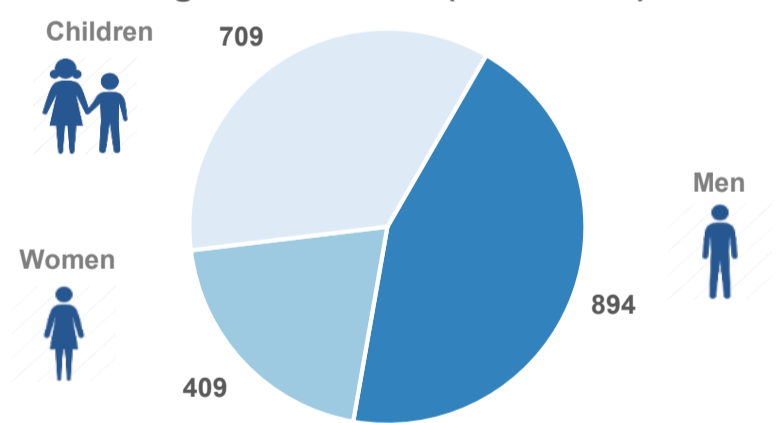

Age and Gender (June 2017)