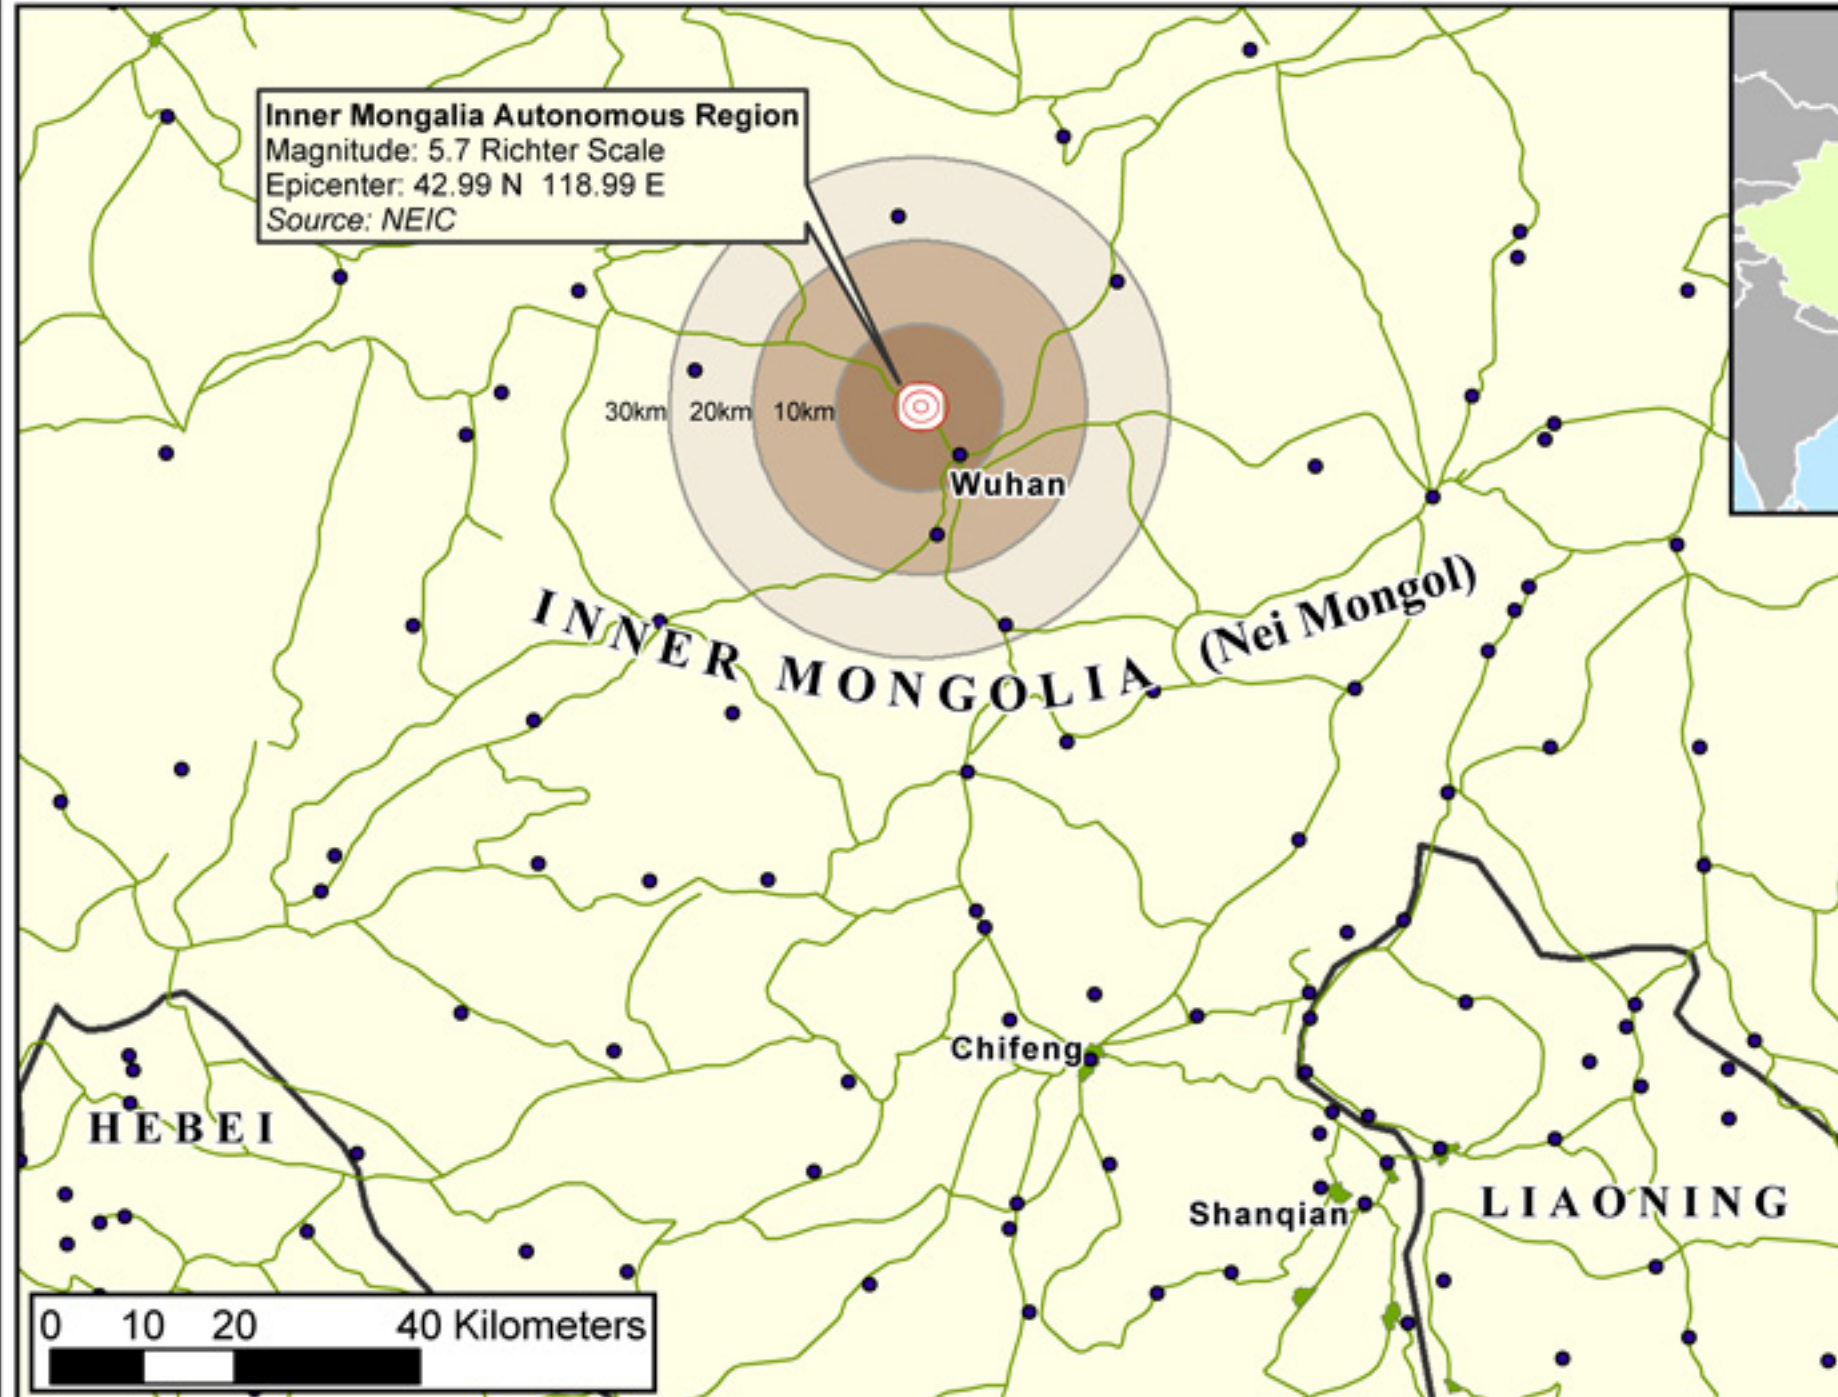

China - Earthquake

18 August 2003

IFRC Information Bulletin No. 1

"Some 115,000 people have been left homeless in and around Chifeng city following an earthquake, which struck North China's Inner Mongolia Autonomous Region on Saturday 16 August."

As of 18 August:

- 3 killed
- 1,054 injured
- 115,000 left homeless
- 7,900 houses collapsed
- 83,000 houses damaged.

Source: IFRC Information Bulletin No. 1
China - Earthquake
19 August 2003

Map Produced by ReliefWeb
19 August 2003
www.reliefweb.int

The boundaries and names shown and the designations used on this map do not imply official endorsement or acceptance by the United Nations