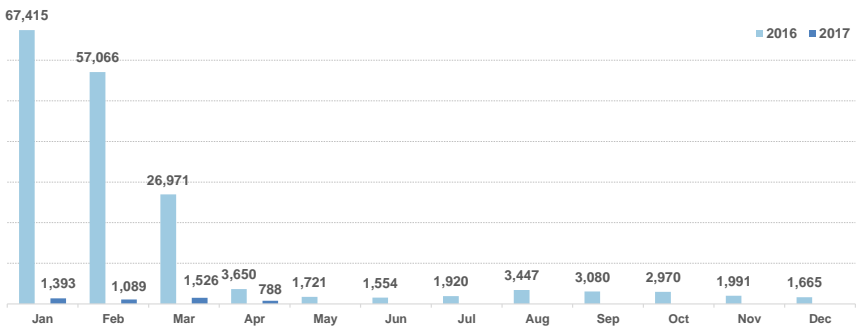

Arrivals per month