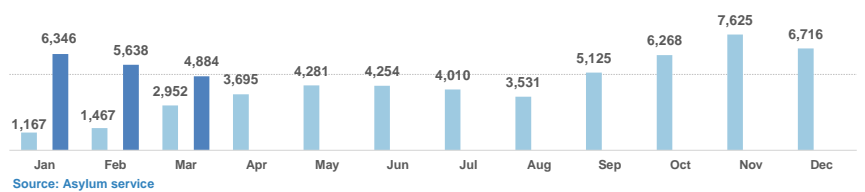

Estimated departures from islands to Mainland during April 2017: **573**

Dead and missing
272 dead - 152 missing (2015)
146 dead - 51 missing (Dec. 2016)
(Source: Hellenic Coast Guard, Greek territorial waters)

Estimated # of arrivals during the last seven days
(Based on arrivals or registration figures as provided by authorities, arrows indicating higher or lower number based on the day before)

11/04/2017	▼	17
12/04/2017	▲	205
13/04/2017	▼	26
14/04/2017	▼	9
15/04/2017	▲	50
16/04/2017	▲	62
17/04/2017	▲	101

Relocation Procedures (up to 09 April)
Total Relocation Requests: **19,130**
Implemented Transfers (Departures): **11,339**
Source: Asylum service

Arrivals per month

Asylum applications

(Applications are not necessarily made by new arrivals)