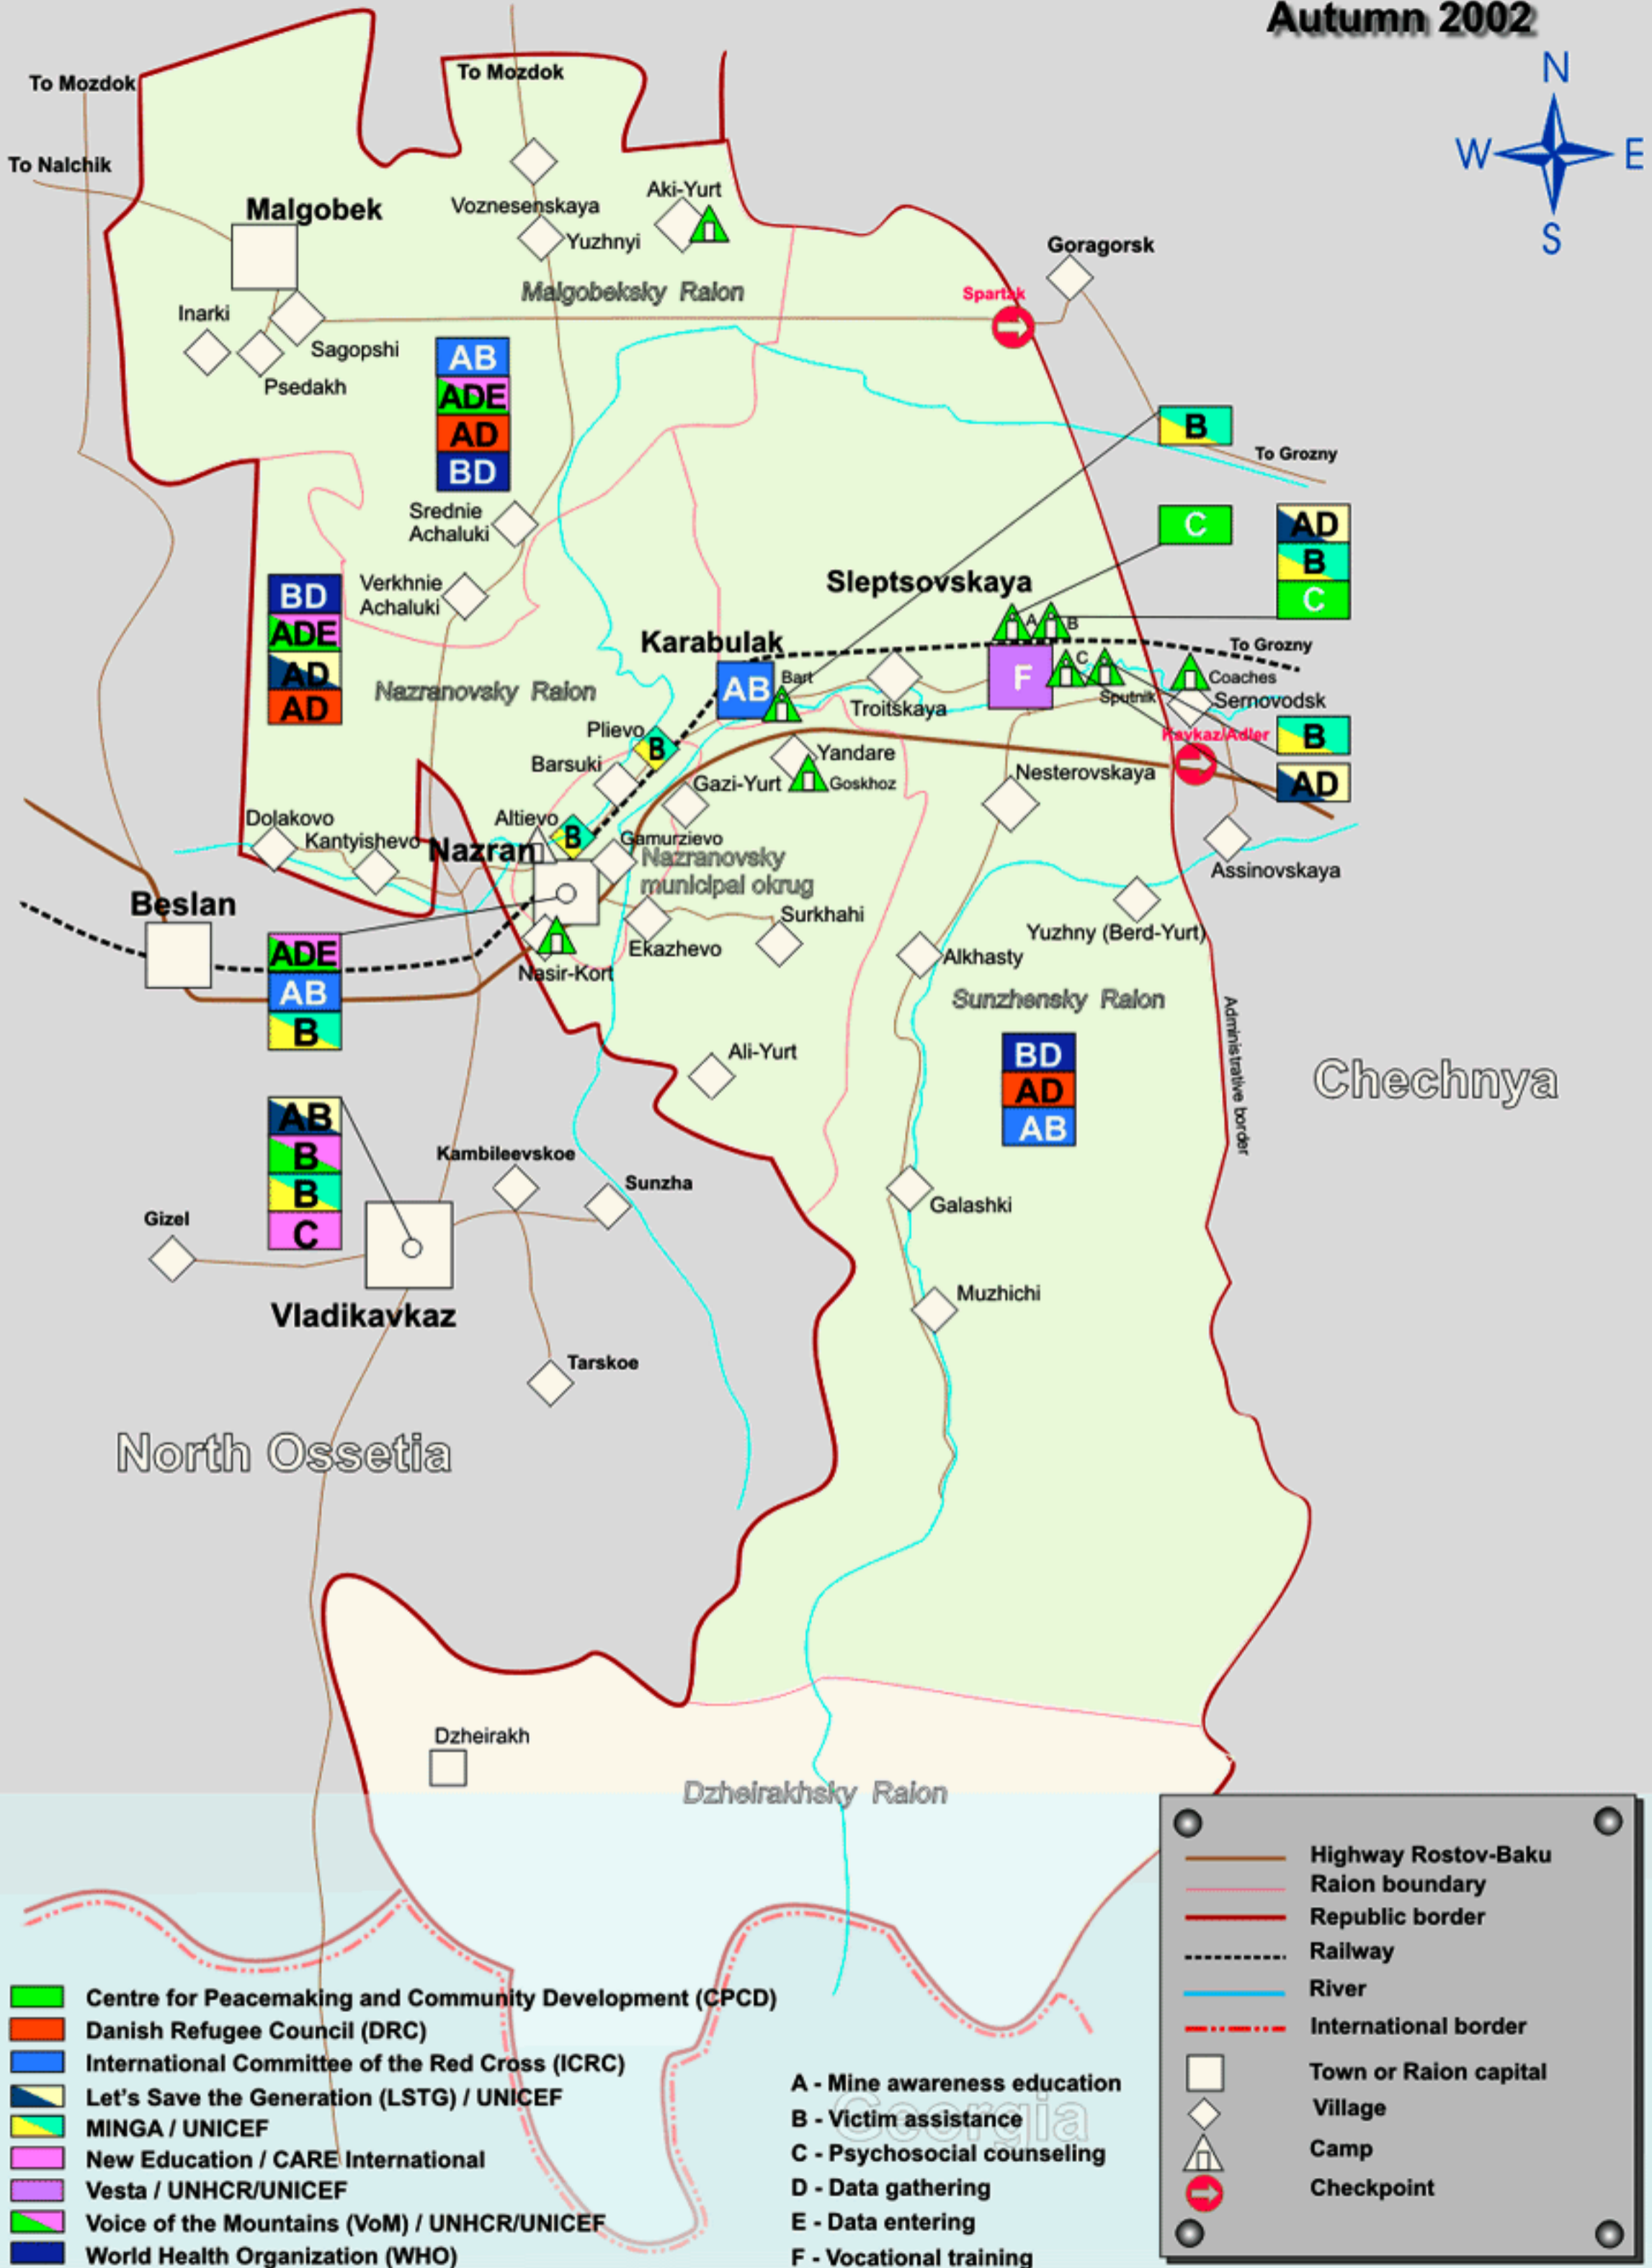

Mine Awareness Sector Coordination Map of Ingushetia

Autumn 2002

- Centre for Peacemaking and Community Development (CPCD)
- Danish Refugee Council (DRC)
- International Committee of the Red Cross (ICRC)
- Let's Save the Generation (LSTG) / UNICEF
- MINGA / UNICEF
- New Education / CARE International
- Vesta / UNHCR/UNICEF
- Voice of the Mountains (VoM) / UNHCR/UNICEF
- World Health Organization (WHO)

- A - Mine awareness education
- B - Victim assistance
- C - Psychosocial counseling
- D - Data gathering
- E - Data entering
- F - Vocational training

	Highway Rostov-Baku
	Raion boundary
	Republic border
	Railway
	River
	International border
	Town or Raion capital
	Village
	Camp
	Checkpoint