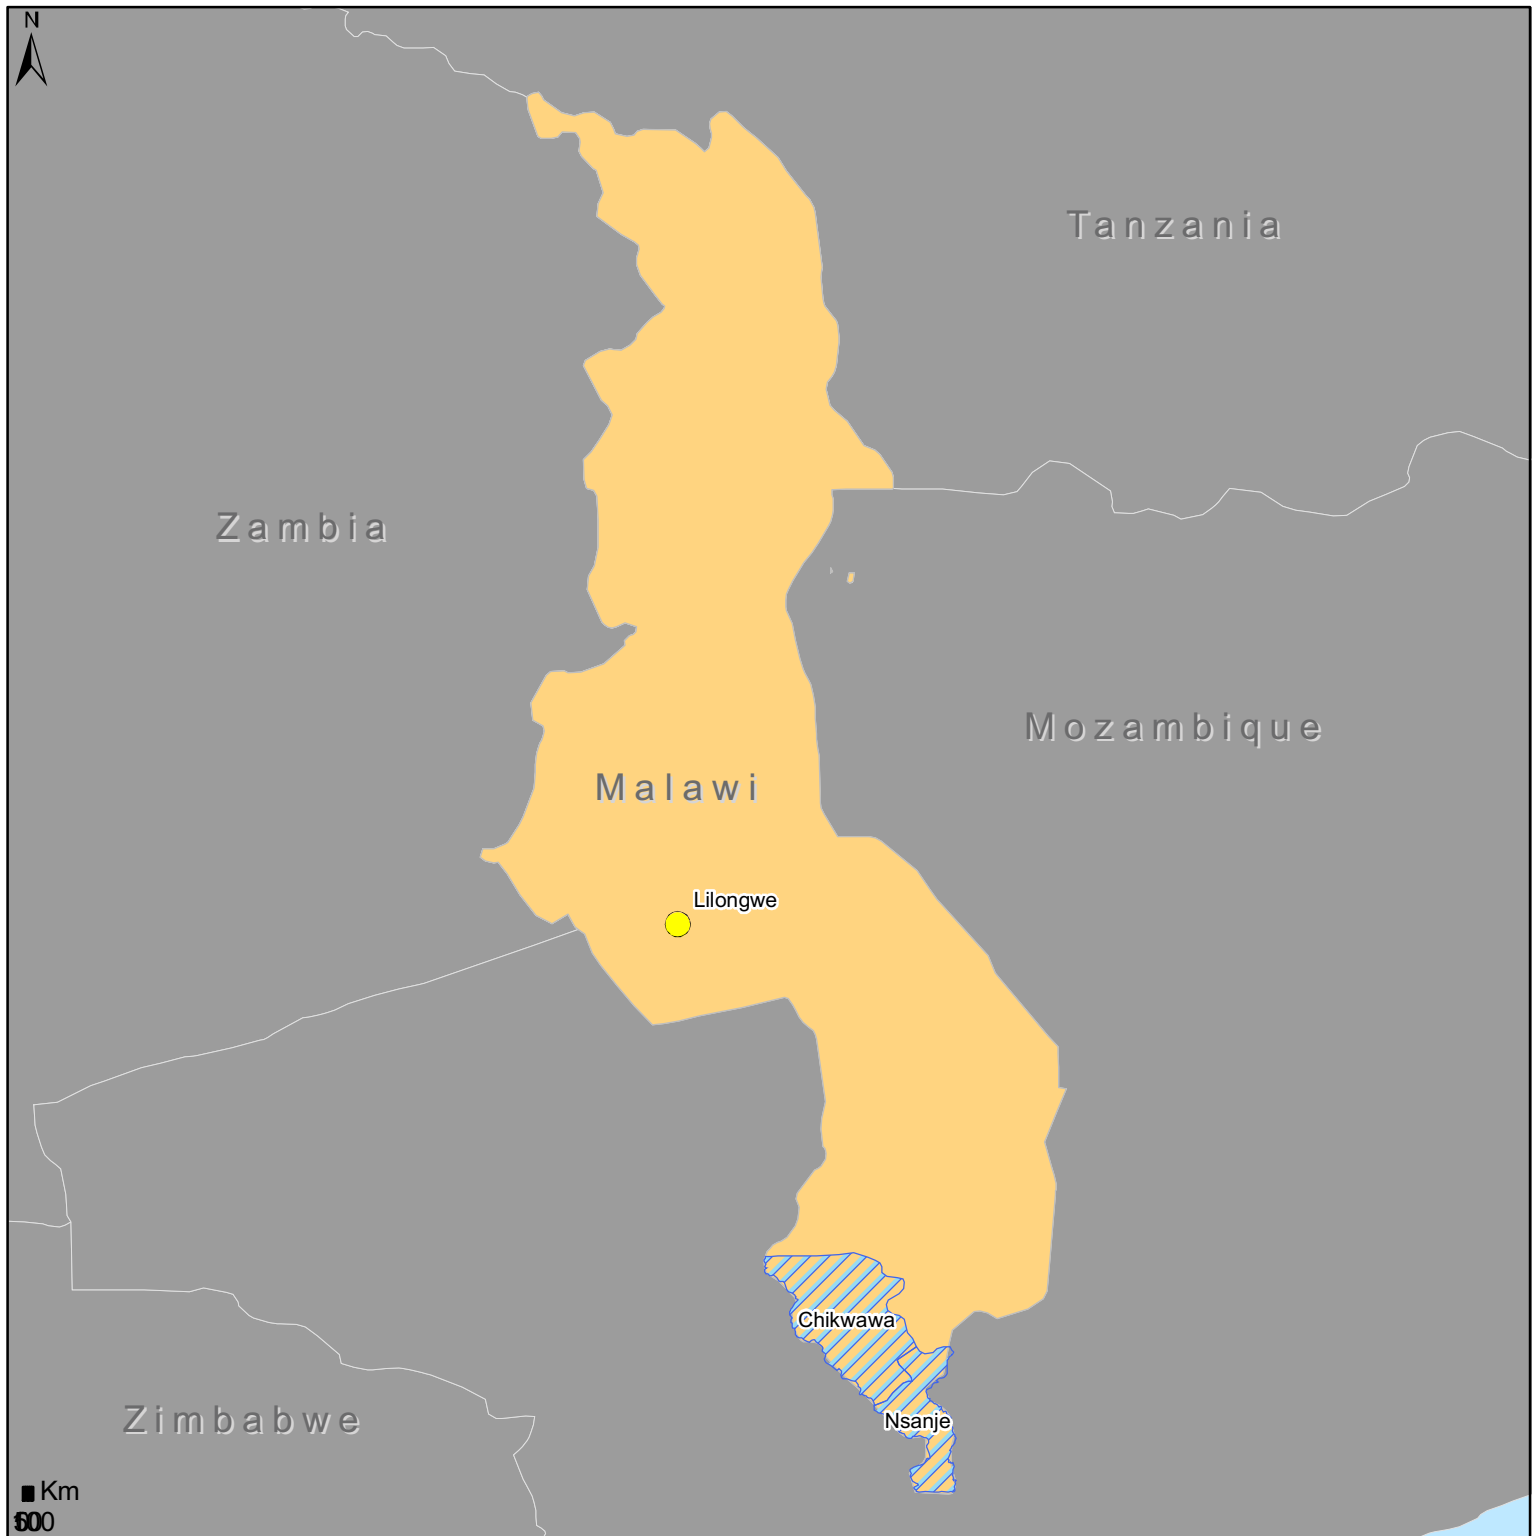

Malawi: Heavy rains and floods

Malawi affected heavy rains from 1st January 2007 causing flooding in the Lower Shire region affecting the districts of Chikwawa and Nsanje.

Legend

-  Capitales
-  Affected districts