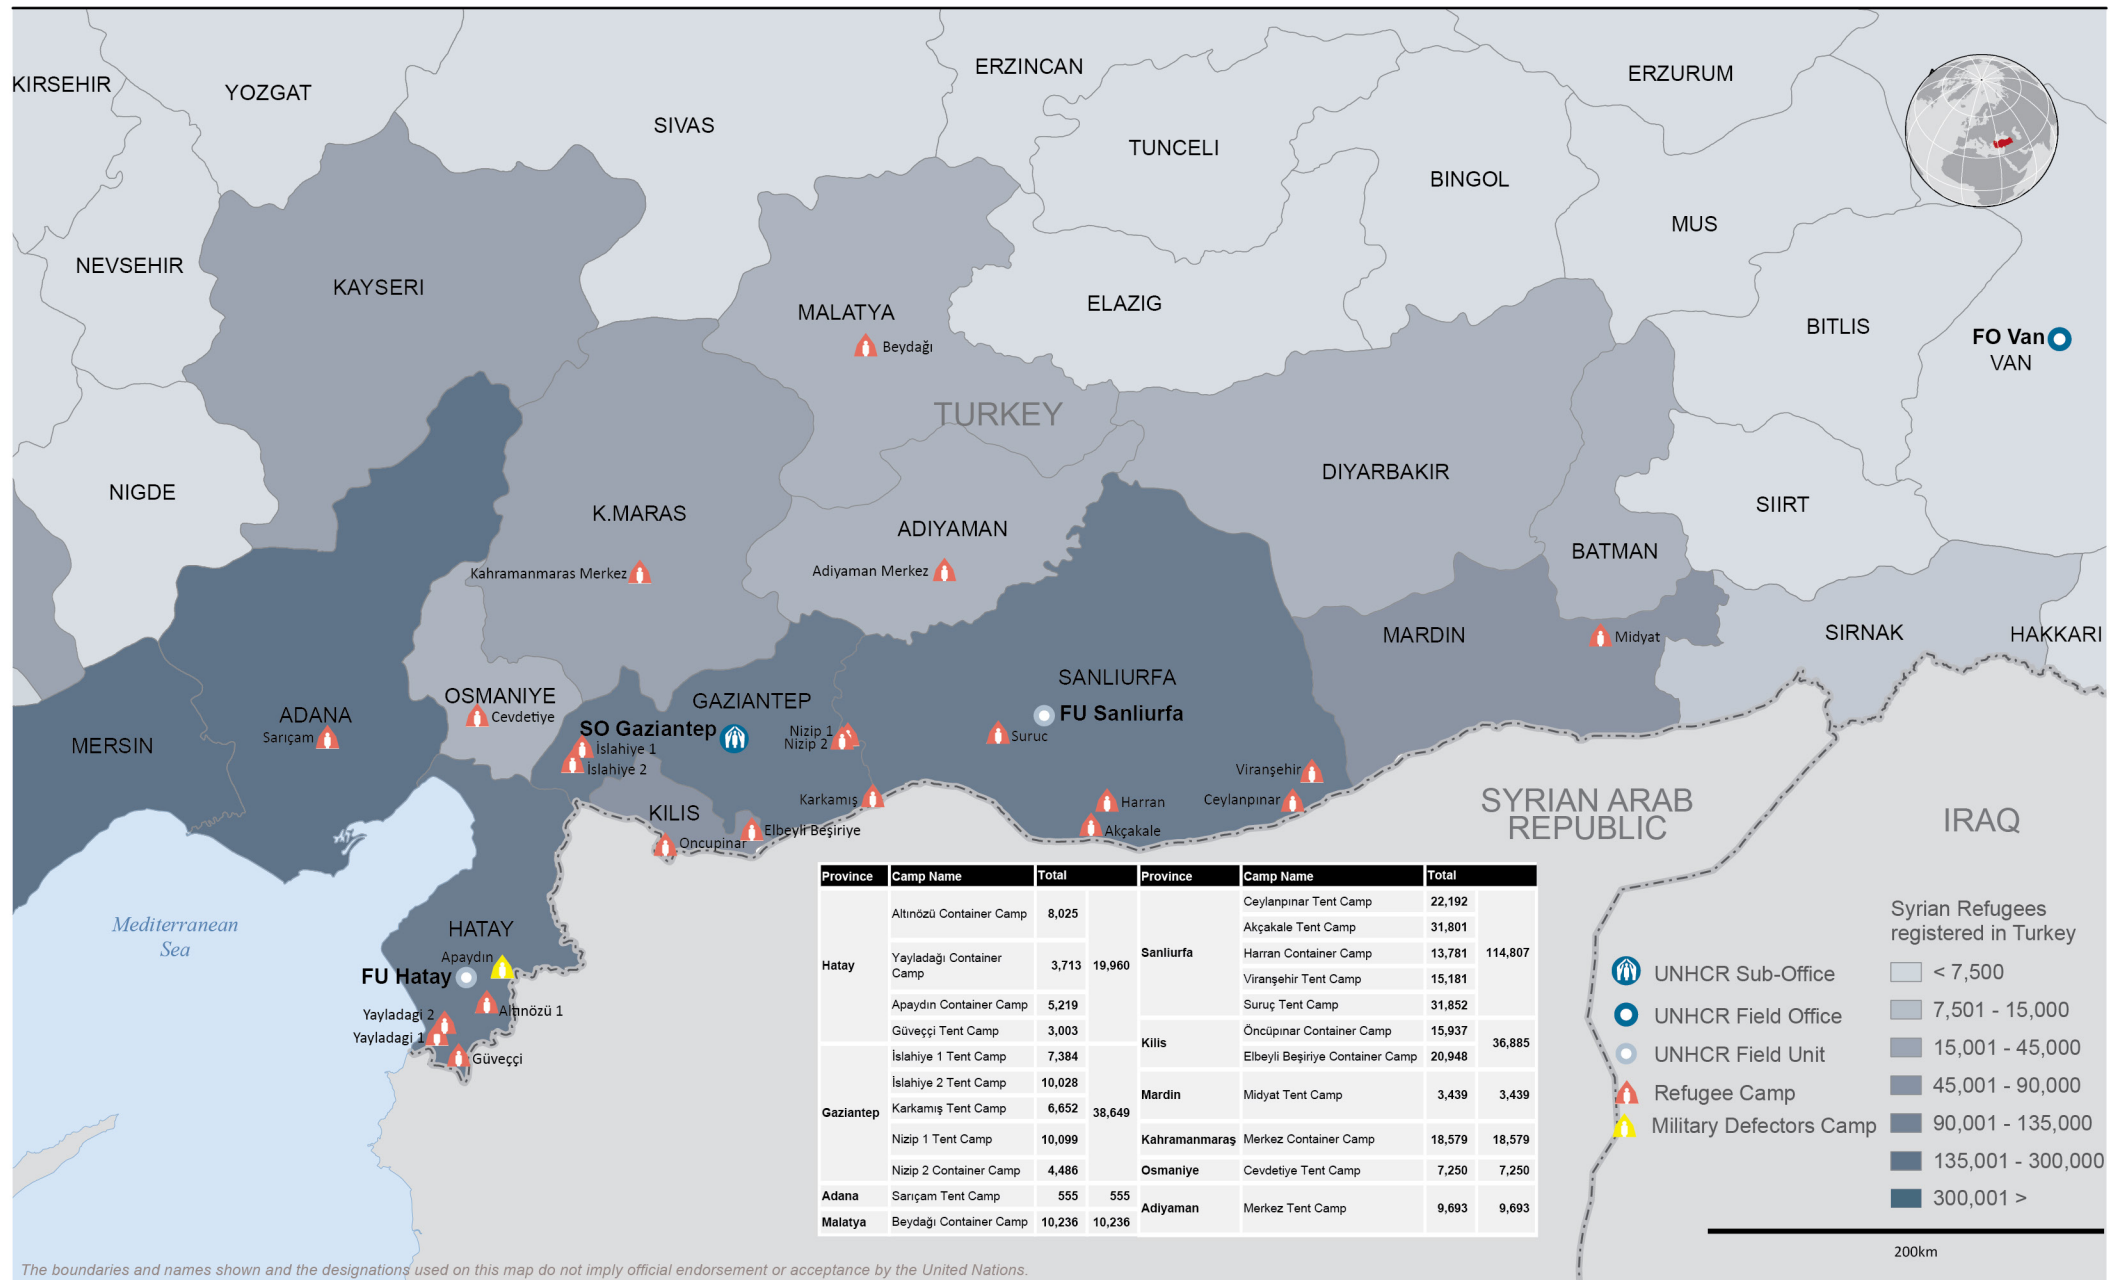

Turkey

Syrian Refugee Camps and Provincial Breakdown of Syrian Refugees Registered in South East Turkey

as of 30 January 2016

For External Use UNHCR The UN Refugee Agency

The boundaries and names shown and the designations used on this map do not imply official endorsement or acceptance by the United Nations.