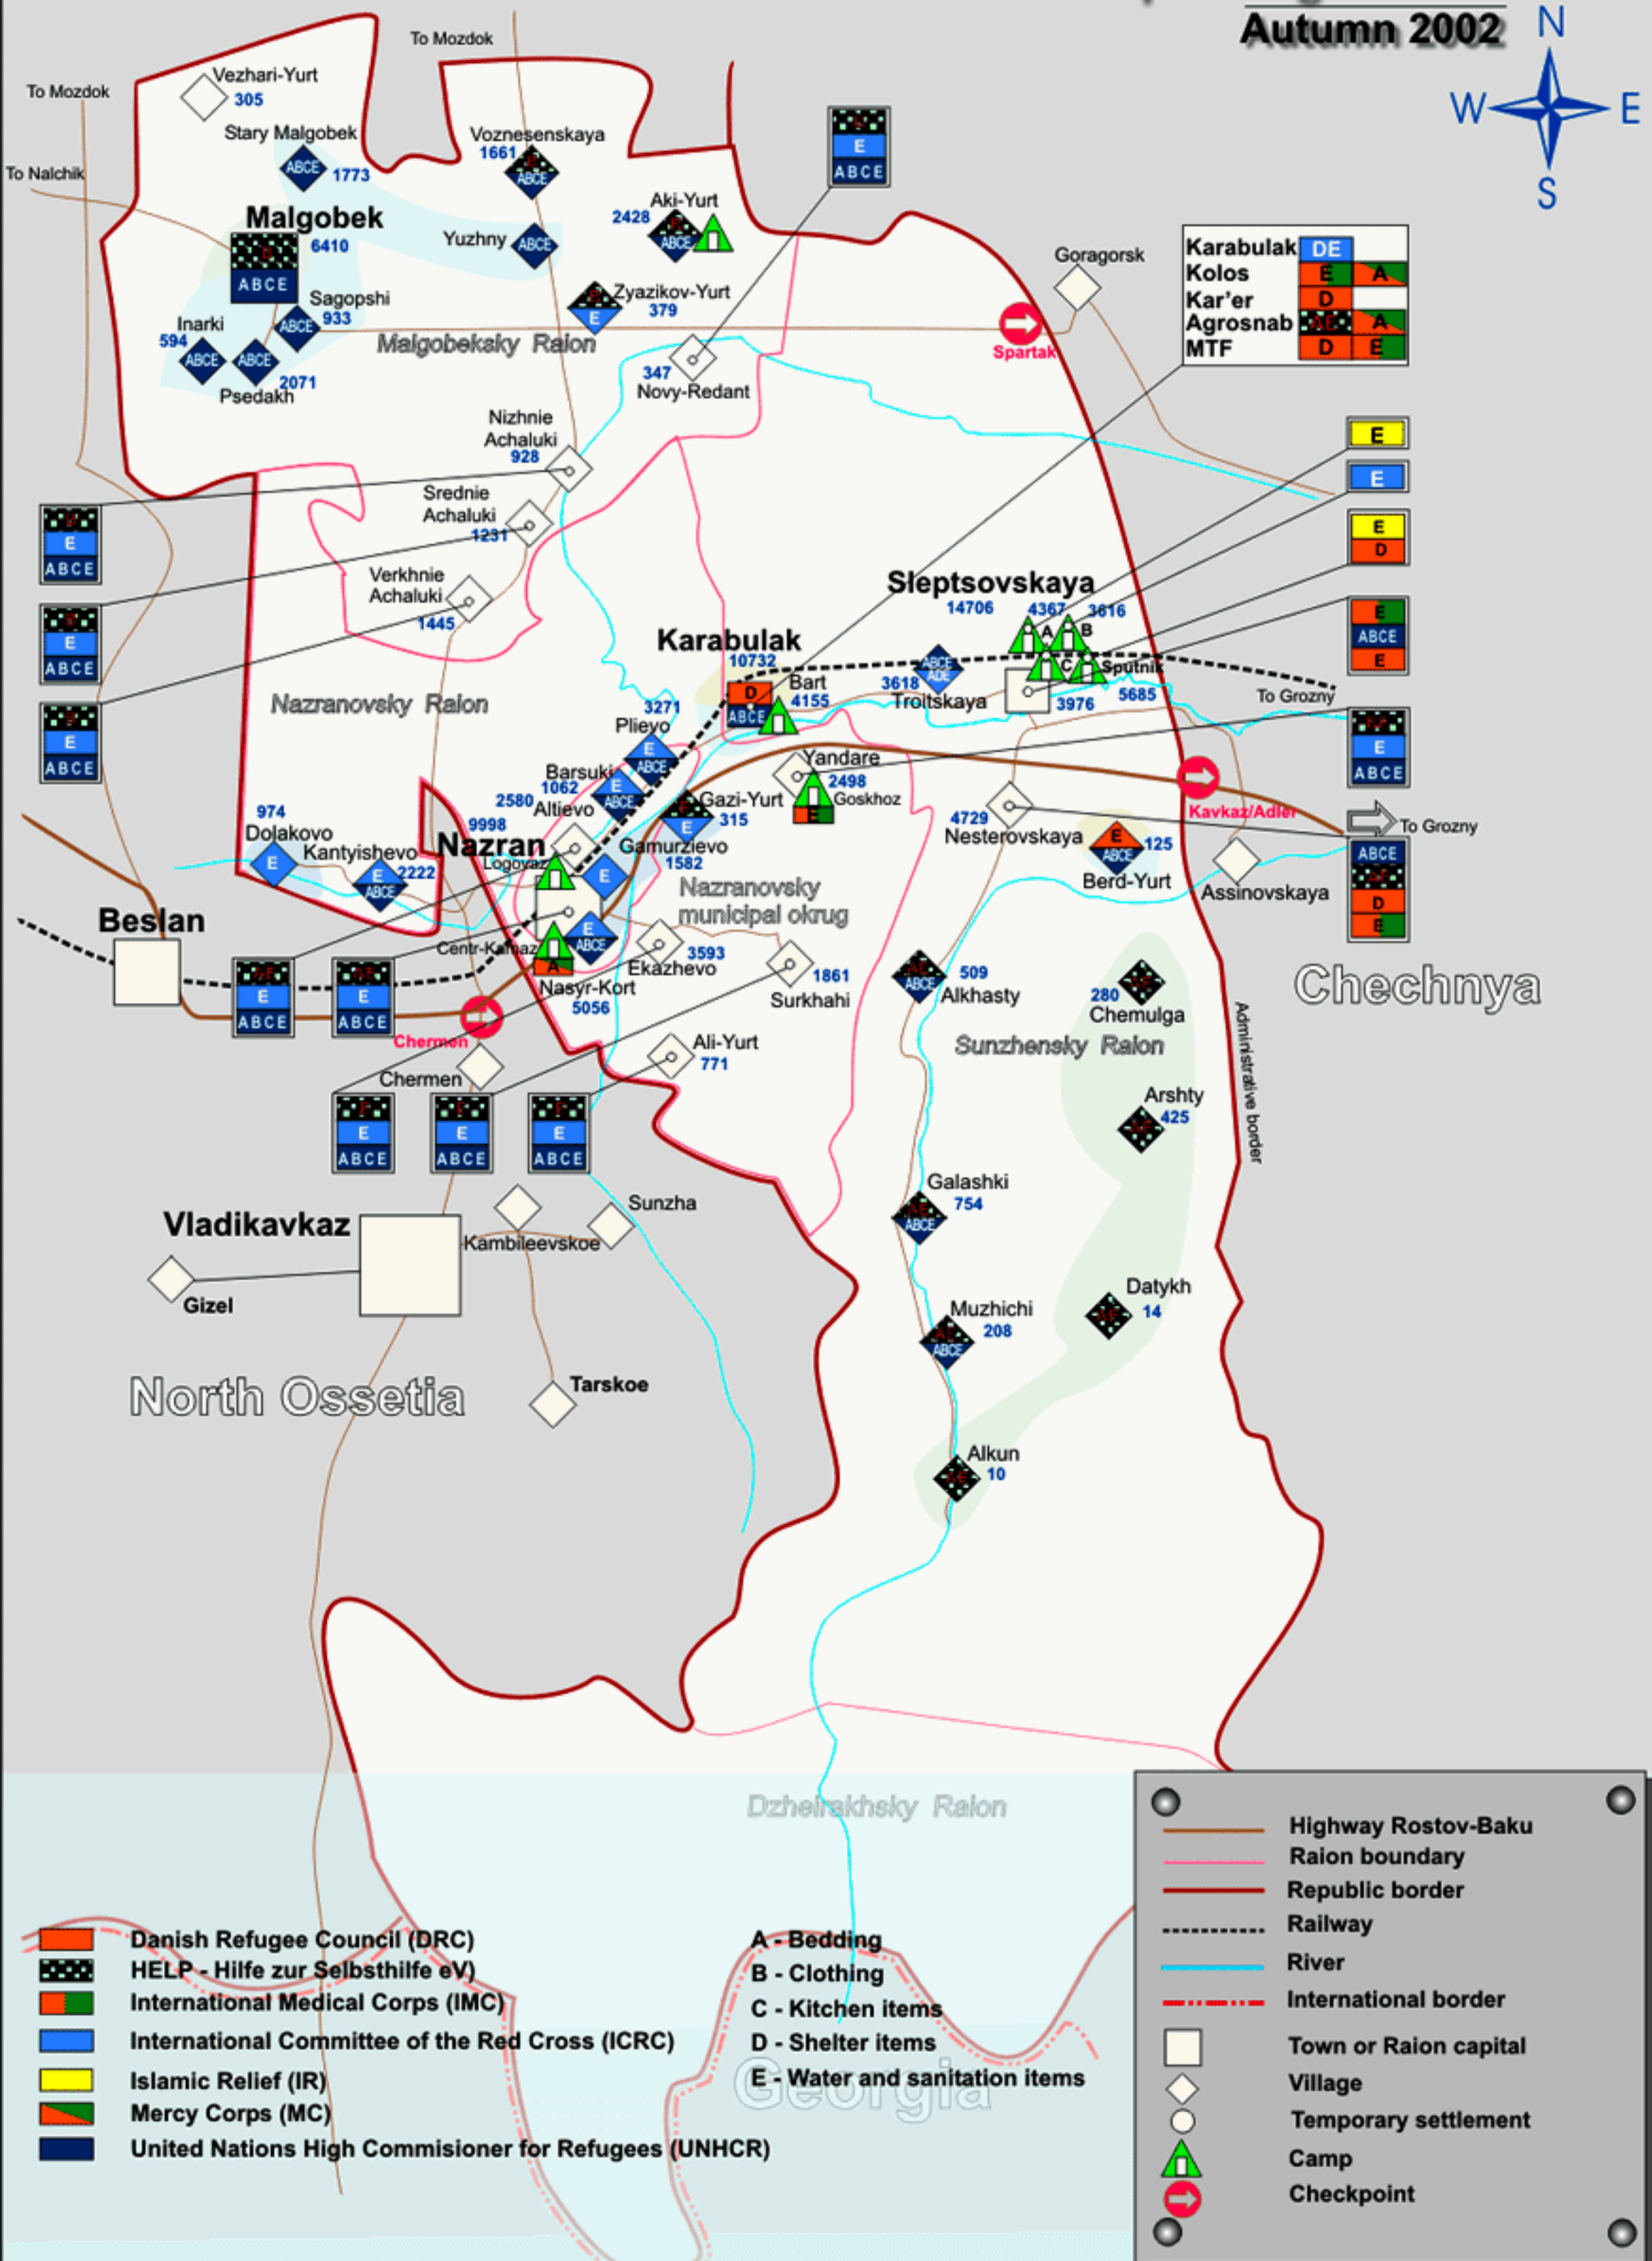

Non Food Items Sector Coordination Map of Ingushetia

Autumn 2002

Karabulak	DE
Kolos	E A
Kar'er	D
Agrosnab	DE A
MTF	D E

Chechnya

North Ossetia

- Danish Refugee Council (DRC)
- HELP - Hilfe zur Selbsthilfe eV
- International Medical Corps (IMC)
- International Committee of the Red Cross (ICRC)
- Islamic Relief (IR)
- Mercy Corps (MC)
- United Nations High Commissioner for Refugees (UNHCR)

- A - Bedding
- B - Clothing
- C - Kitchen items
- D - Shelter items
- E - Water and sanitation items

- Highway Rostov-Baku
- Raion boundary
- Republic border
- Railway
- River
- International border
- Town or Raion capital
- Village
- Temporary settlement
- Camp
- Checkpoint