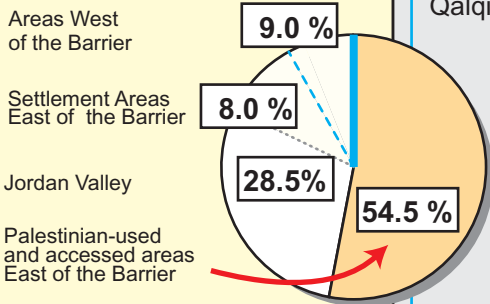

West Bank Separation Barrier - July 2006

West Bank Area Percentages After the Barrier

Population:

West of the Barrier:

Palestinians - 240,836 of which 213,898 reside in East Jerusalem
 Isr. Settlers - 352,183 of which 176,031 reside in East Jerusalem