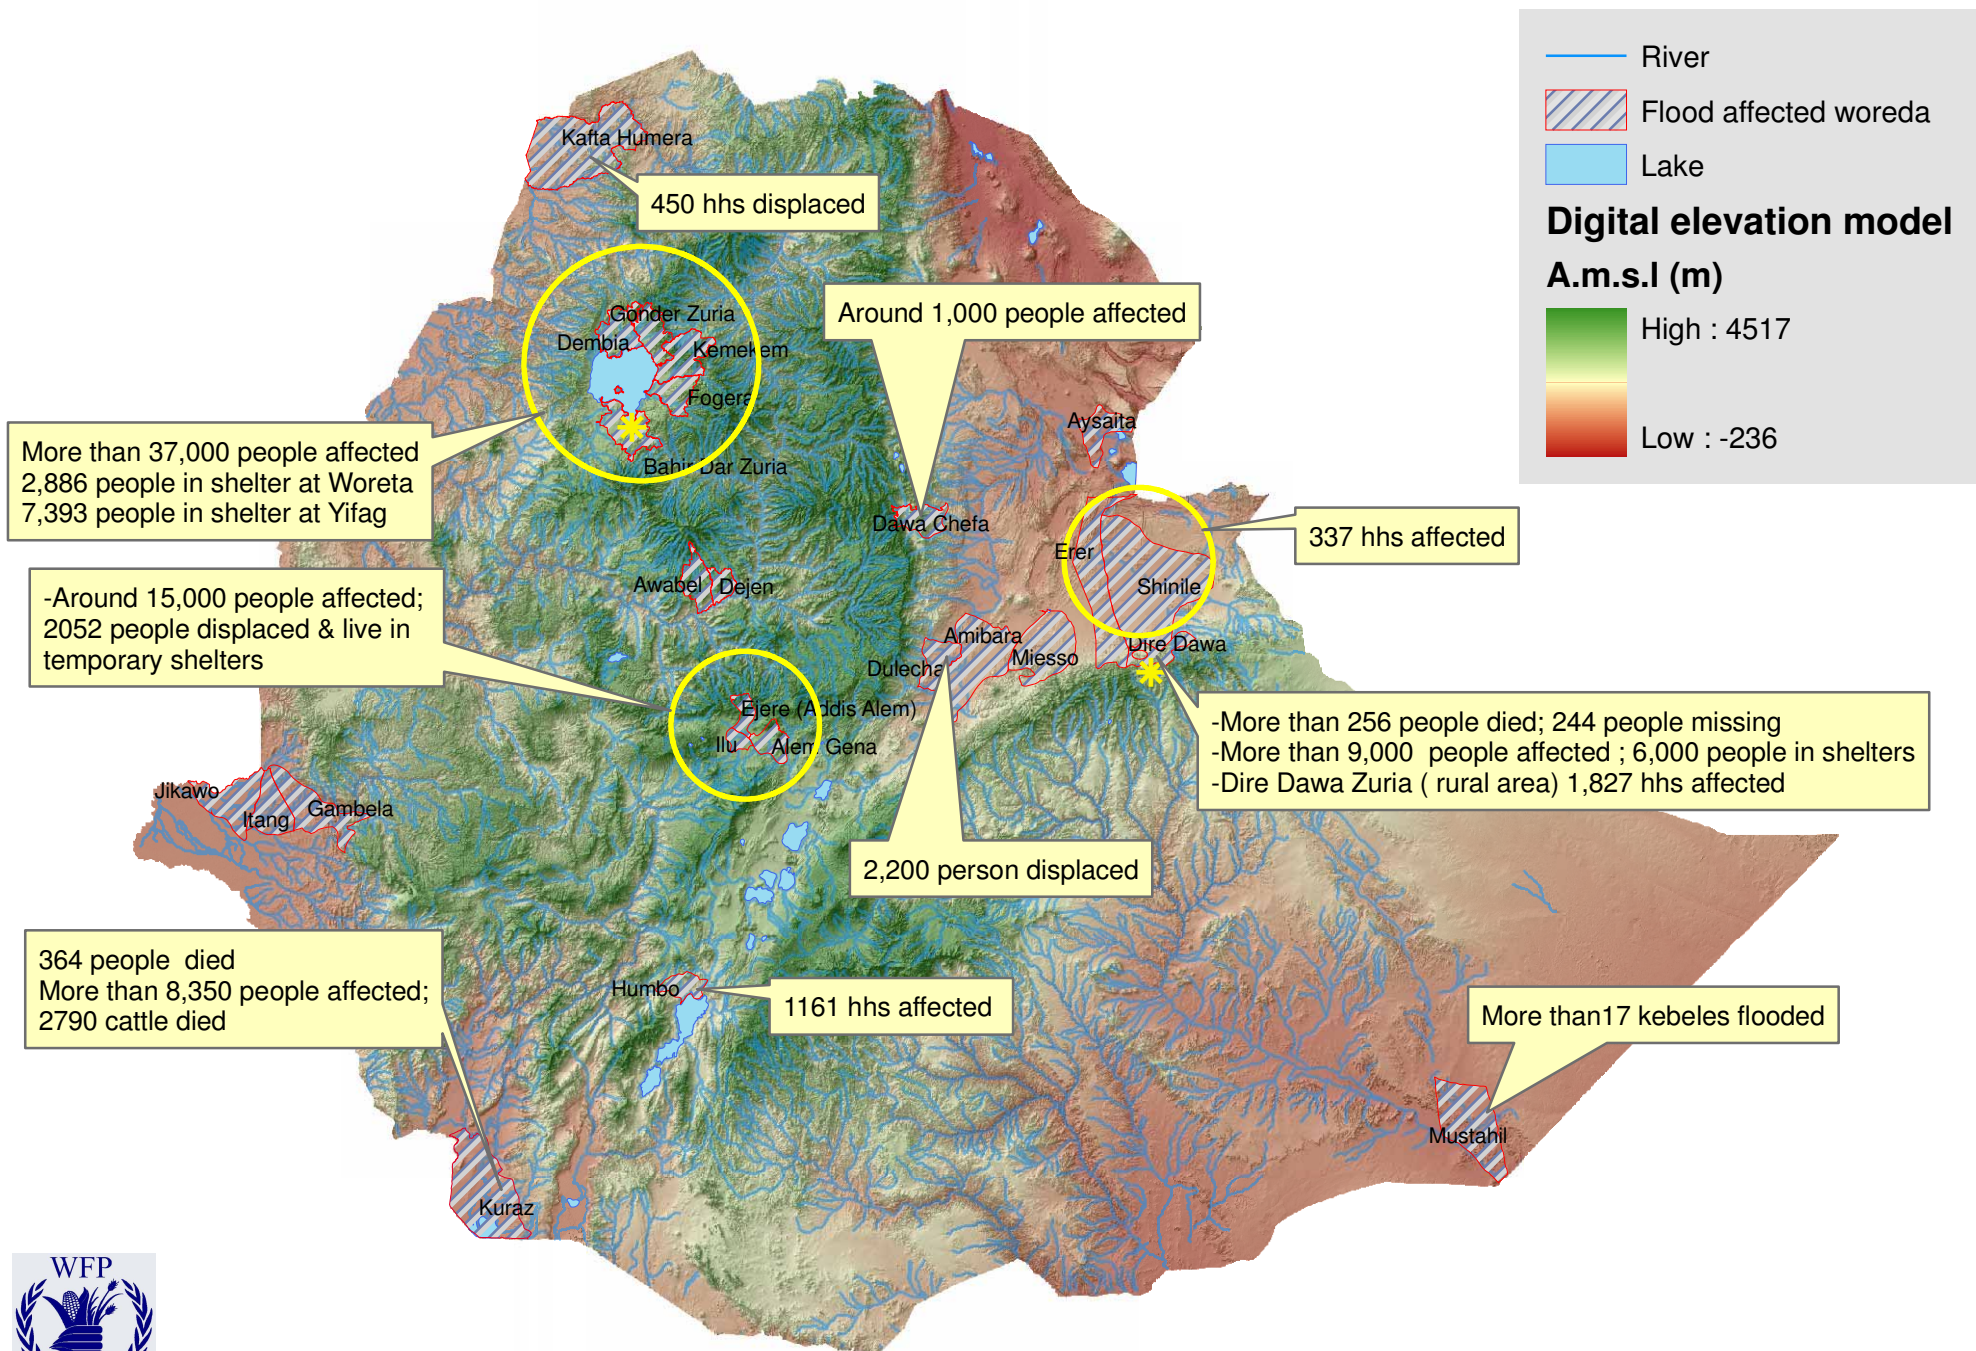

# Flood Affected areas in Ethiopia as of August 18, 2006

All boundaries are approximate and unofficial  
The map produced by WFP/VAM Ethiopia in Aug.18,2006