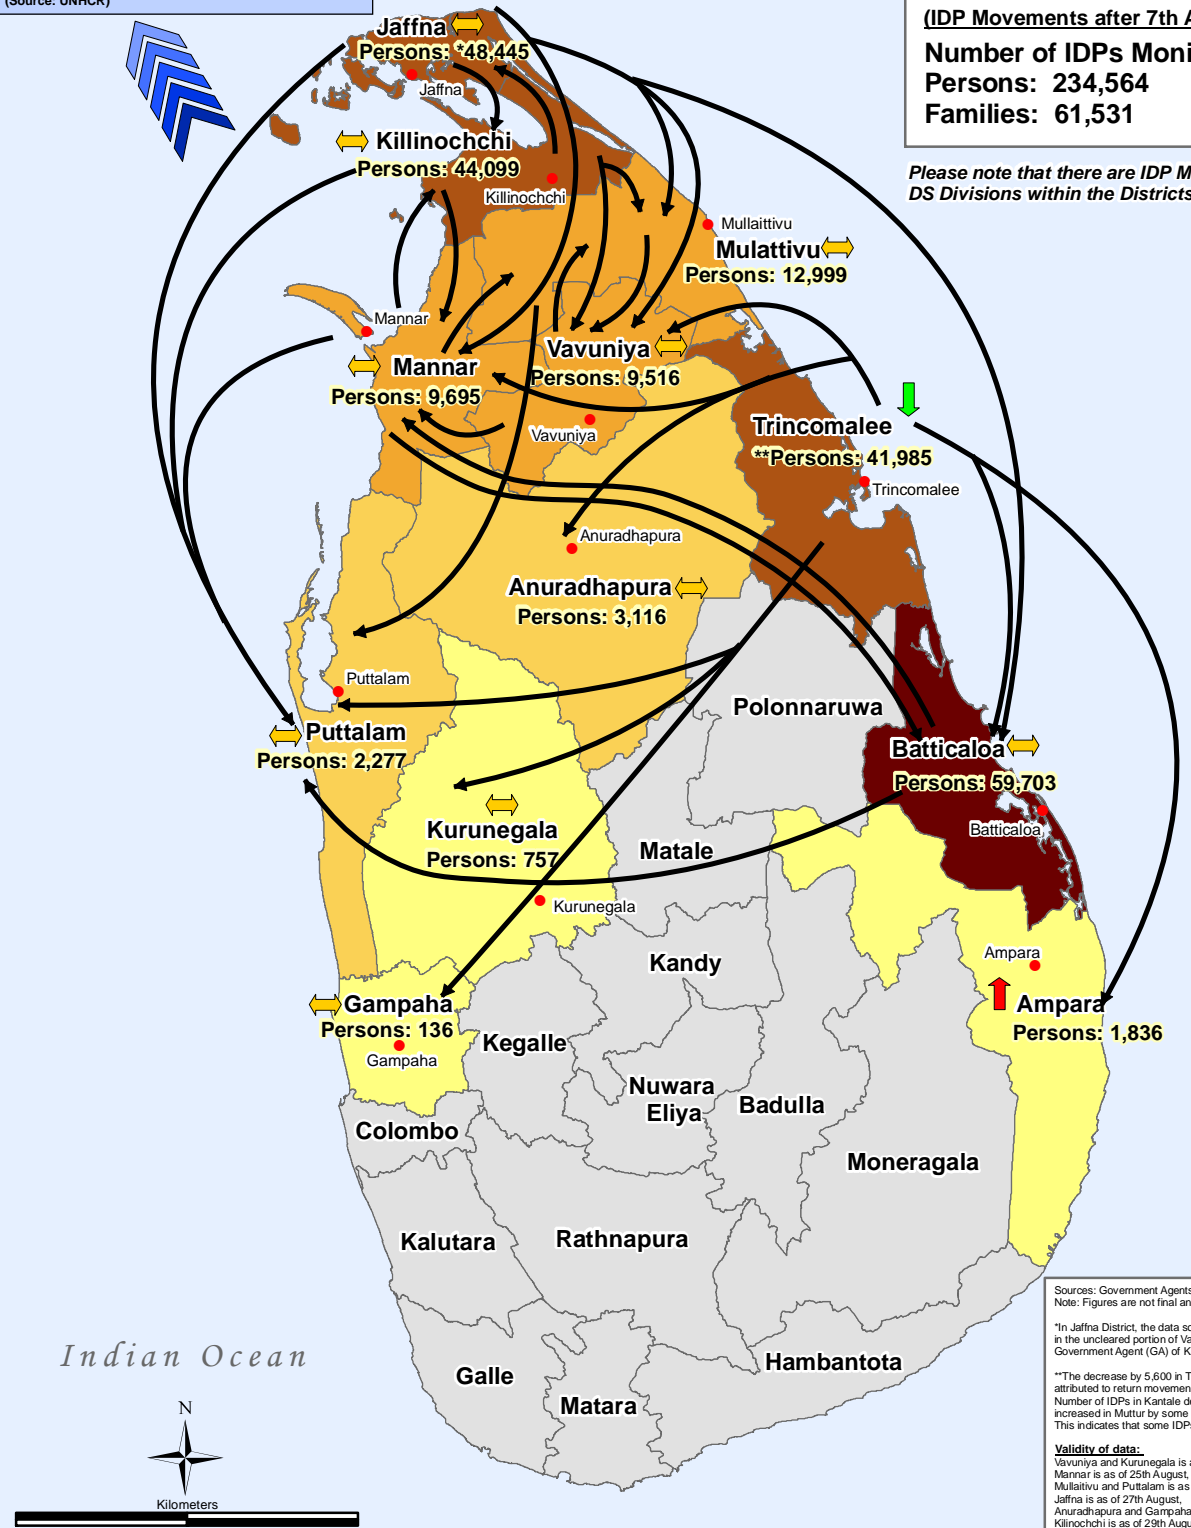

IDP Movement Trends between Districts

Sri Lanka

As of 5th September, the total number of Sri Lankan refugees who arrived in Tamil Nadu, India, since the start of the year is 12,492 persons (3,684 families). (Source: UNHCR)

As of 6th September 2006
(IDP Movements after 7th April 2006)
Number of IDPs Monitored
Persons: 234,564
Families: 61,531

Please note that there are IDP Movements between DS Divisions within the Districts.

Legend

- Town
- **Persons**
- 130 - 2,000
- 2,001 - 3,200
- 3,201 - 13,000
- 13,001 - 50,000
- 50,001 - 60,000
- No Reported new IDPs
- → IDP Movements
- ↓ Decreased numbers of displaced persons
- ↑ Increased numbers of displaced persons
- ↔ Stable numbers of displaced persons

Data source(s):
Government agents, UNHCR Offices

Updated as at: **06-Sep-2006**
Produced on: **08-Sep-2006**
Projection / Datum: **Transverse Mercator Kandawala**
GLIDE number: **TS 2004-0001470LKA**
Admin boundaries provided by: **Survey Department, Gvt. of Sri Lanka**

MapNumber: OCHA/LK/Colombo/IDP/012 / V07
This map is designed for printing on A4 size
The boundaries, names and the designations used on this map do not imply official endorsement or acceptance by the United Nations.

Produced through the generous support of:
202-204, Baudhaloka Mawatha, Colombo 7, Tel: +94 (11) 2504434 - 5, Fax: +94 (11) 2504433, Email: hicsrilanka@gmail.com, Website: www.humanitarianinfo.org/srilanka