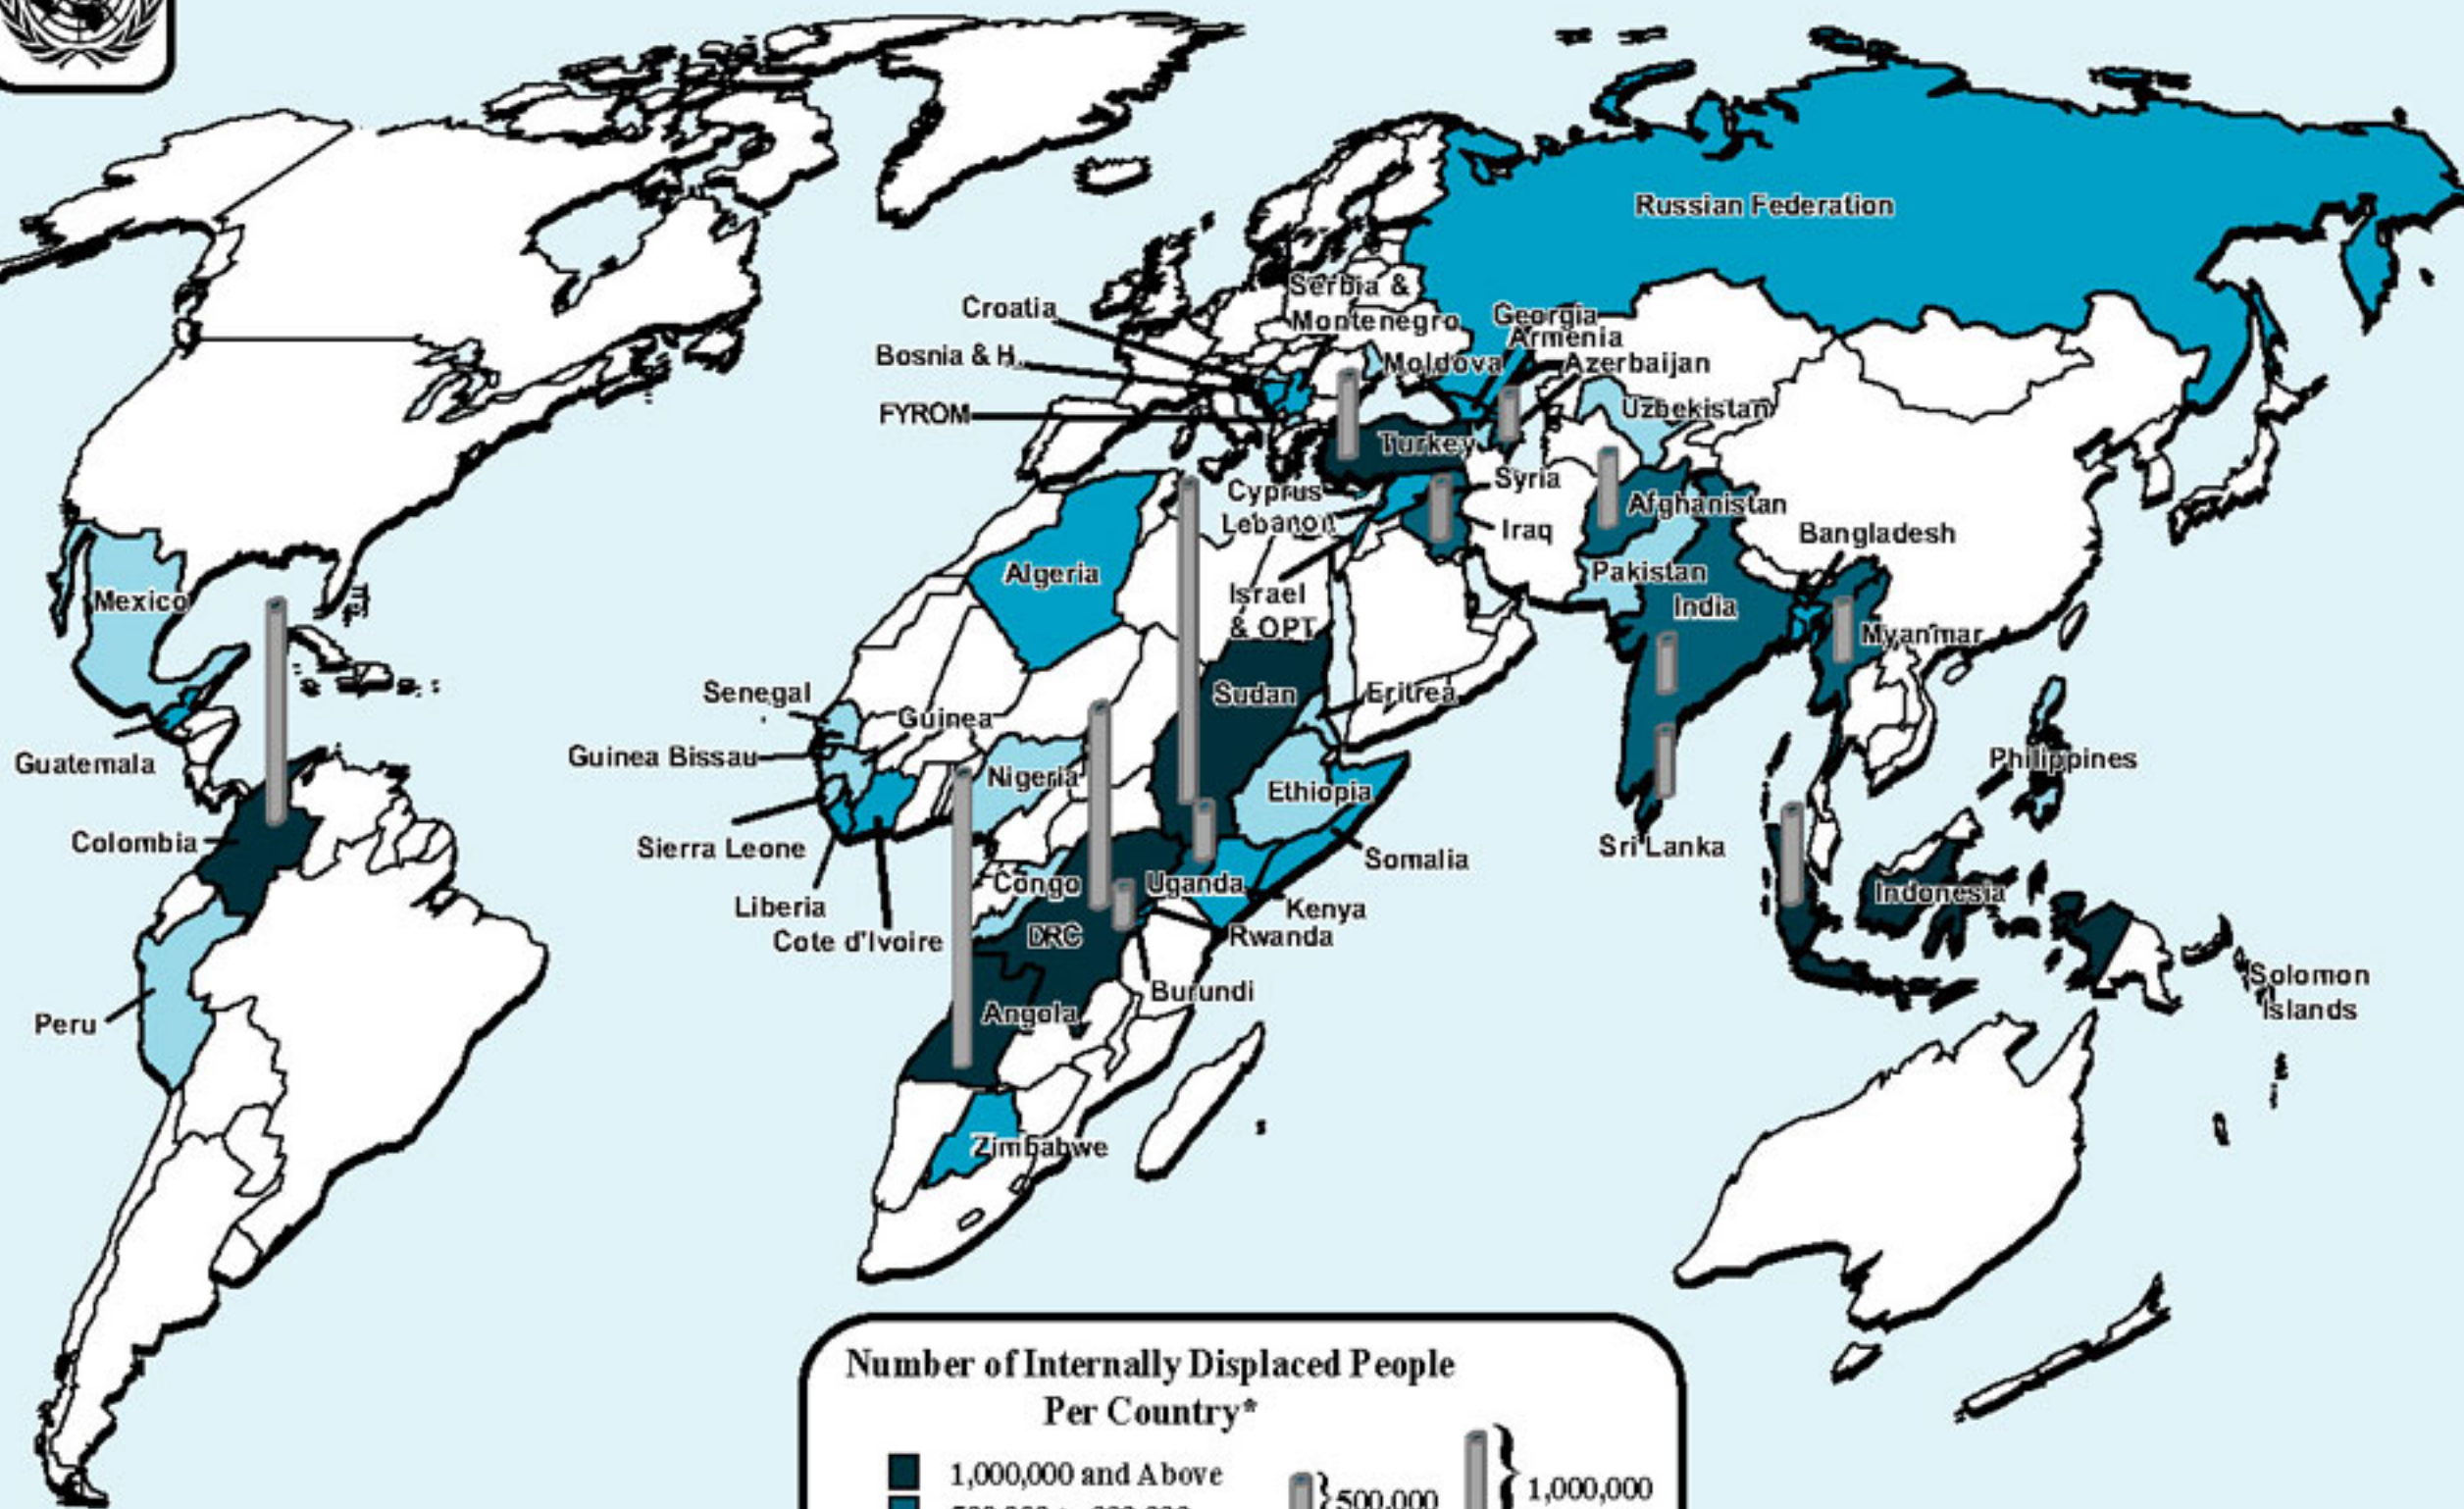

INTERNALLY DISPLACED PEOPLE - WORLDWIDE 2002

Number of Internally Displaced People Per Country*

- 1,000,000 and Above
- 500,000 to 999,999
- 100,000 to 499,999
- Below 100,000
- None

} 500,000
 } 1,000,000

Bars represent the number of IDPs in countries with 500,000 IDPs or more

Map produced by ReliefWeb Feb. 2003
 The names and boundaries shown on this map do not imply official endorsement or acceptance by the United Nations

Source: Norwegian Refugee Council.
 Global IDP Project Database December 2002
 * Norwegian Refugee Council data include only people displaced by conflict