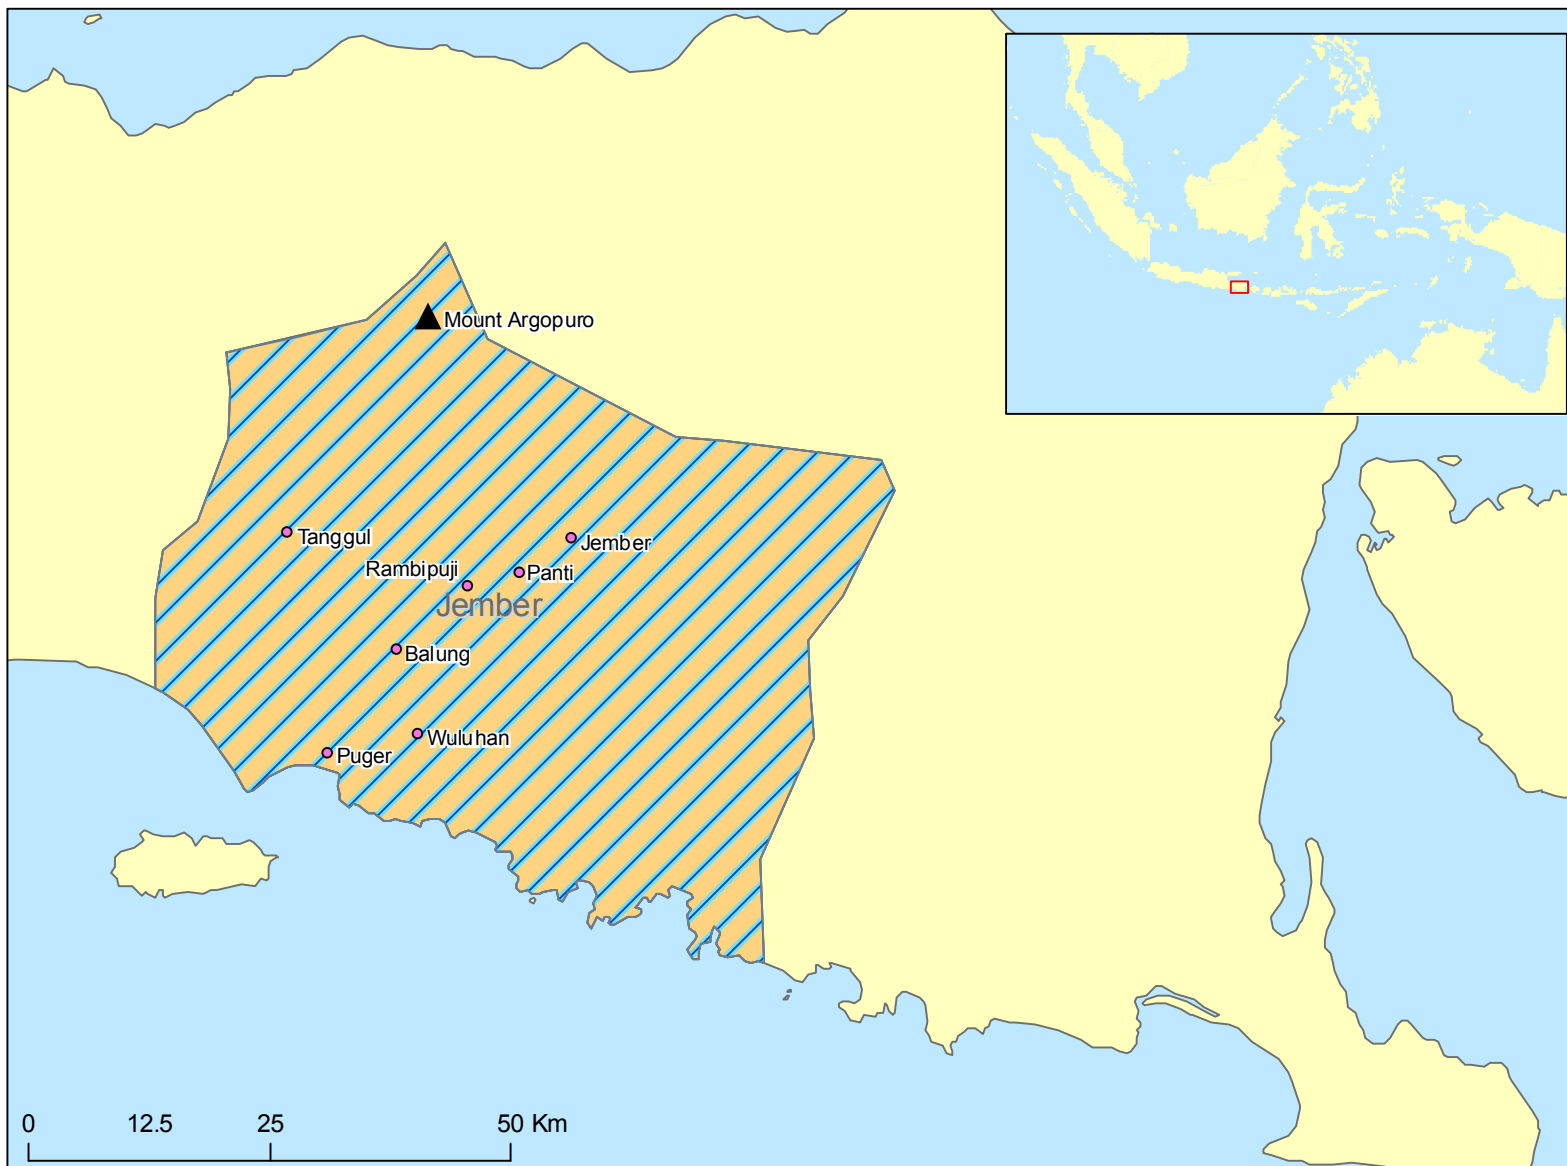

Indonesia: Flash floods and landslides

Heavy flash floods and landslides triggered by heavy rains on 1 January 2006 have killed at least 57 and left thousands homeless in the district of Jember, East Java province.

The flash floods, passing 9 sub-districts of the district of Jember, have inundated thousands of homes and have forced residents (at least 6,500 people or 1,300 households) to seek shelter.

The PMI Jember branch has deployed 40 Satgana volunteers assisted by 60 volunteers from three neighbouring branches, who are supervised by ten volunteers from the provincial task force.

The Satgana team has joined forces with the local SAR team to organize the evacuation of the injured as well as the dead, to clean up locations housing displaced people and to organize field kitchen. At the initial stage, the PMI Jember branch has distributed 1 MT of rice, instant noodles and ketchup for internally displaced families

Map data sources: ESRI, GIST