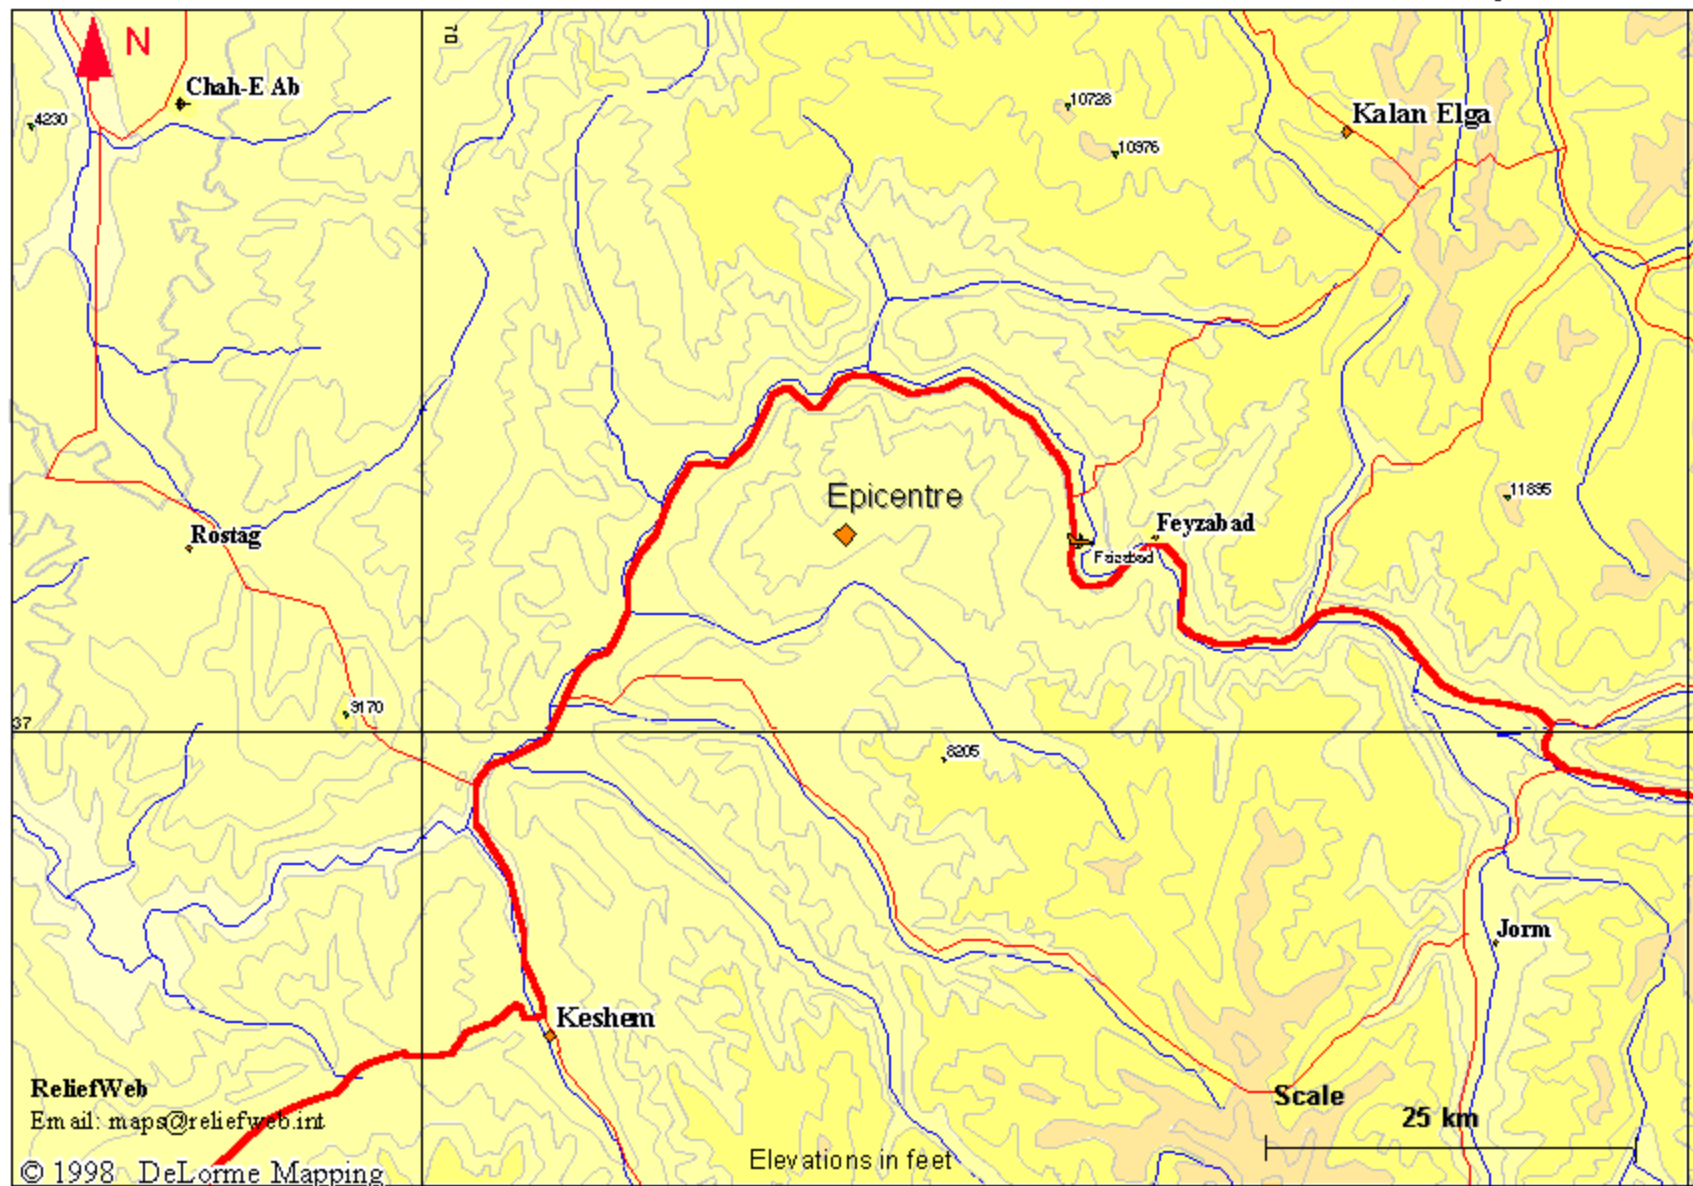

Afghanistan earthquake area - Feb 1998

Updated 9 Feb 1998

ReliefWeb
Em ail: maps@reliefweb.int

© 1998 DeLorme Mapping

Elevations in feet

Scale
25 km

The boundaries and names shown on this map do not imply official endorsement or acceptance by the United Nations or ReliefWeb. These maps may be freely distributed. If more current information is available, please update the maps and return them to ReliefWeb for posting.