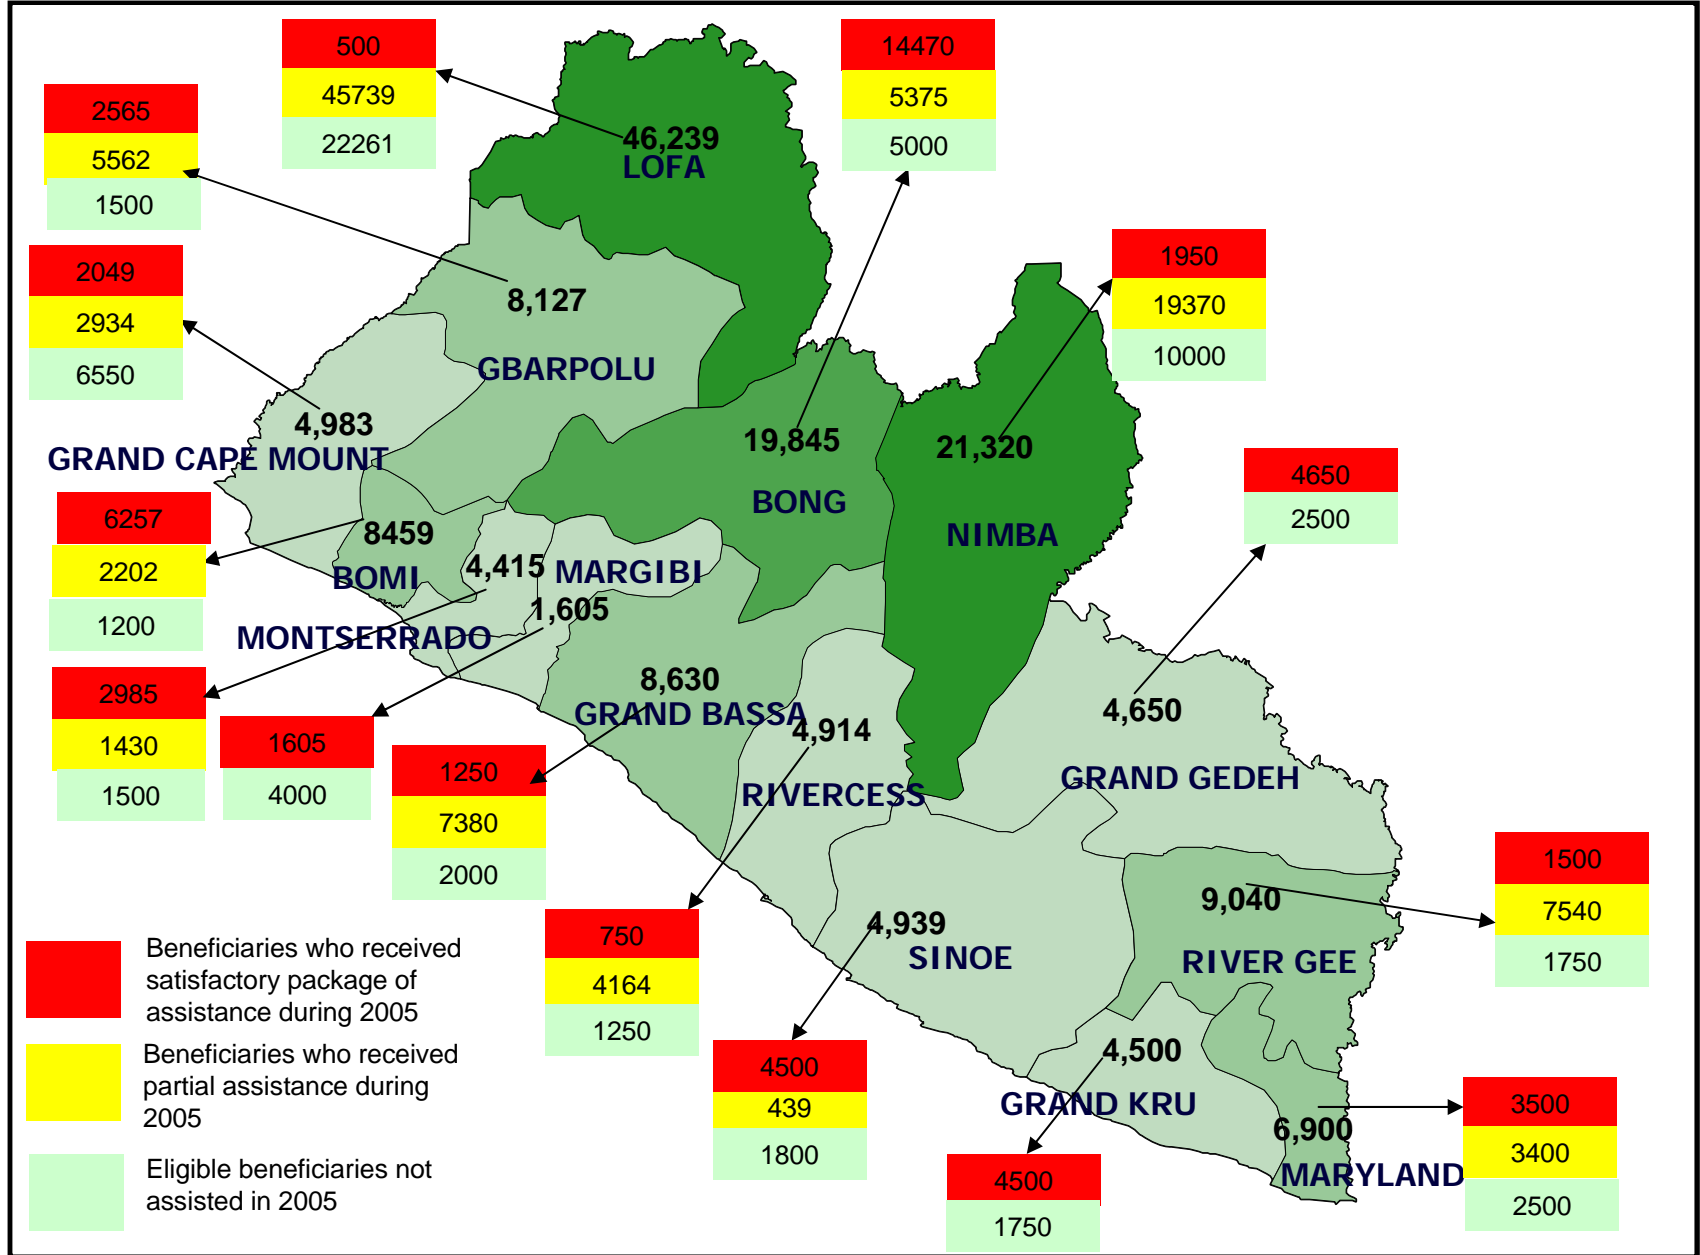

THE STATUS OF BENEFICIARIES OF EMERGENCY ASSISTANCE DURING 2005 RICE PLANTING SEASON

Produced from FAO Liberia Data Warehouse - September 28, 2005