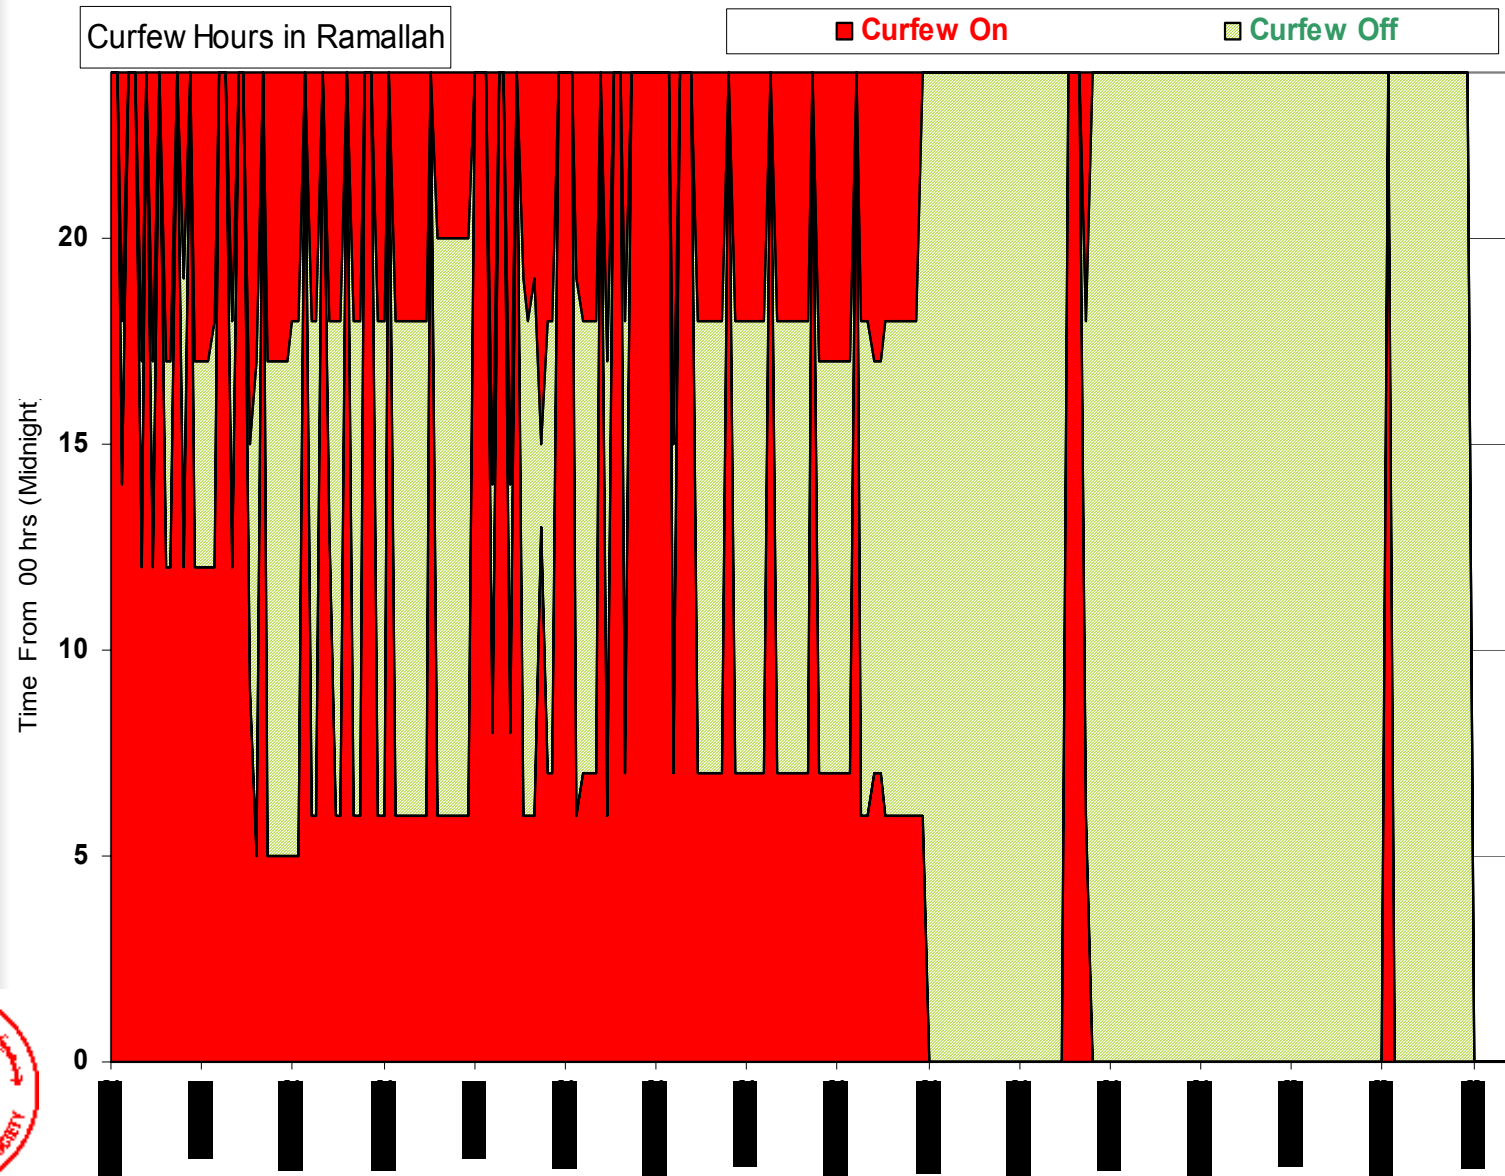

Total Hours & % for each district

Cumulative Curfew Hours by District – To Midnight Feb 3, 2003

Curfew Hours in Cities Starting June 18 2002 to Midnight Feb. 3 '03

District	Ramallah	Nablus	Jenin	Hebron	Qalqilia	Bethlehem	Tulkarem
Curfew off	2,990	1,396	2,850	2,661	3,435	3,056	1,708
Curfew On	2,410	4,076	2,694	2,716	1,870	2,224	3,548
Start	Jun 24	Jun 21	Jun 18	Jun 25	Jun 19	Jun 20	Jun 21
End	Imposed	Imposed	Imposed	Varies	Varies	Varies	Imposed

Total Hours/Days Table by District – To Midnight Feb 3, 2003

District/City	Curfew On	Curfew Off
Ramallah	2,410 hours	2,990 hours
Nablus	4,076	1,396
Jenin	2,694	2,850
Hebron	2,716	2,661
Qalqilia	1,870	3,435
Bethlehem	2,224	3,056
Tulkarem	3,548	1,708
Total Hrs	19,538	18,096
Total Days	(814 days)	(754 days)

Nablus Curfew Hours

Tulkarem Curfew Hours

Jenin Curfew Hours

Qalqilia Curfew Hours

Ramallah Curfew Hours

Bethlehem Curfew Hours

CurfewHours in Bethlehem/ The curfew ended & Israeli army withdrew from the city on Aug 19'02 /Cityreinvaded on Nov 22 '02

Hebron Curfew Hours

West Bank / Gaza Reference Map