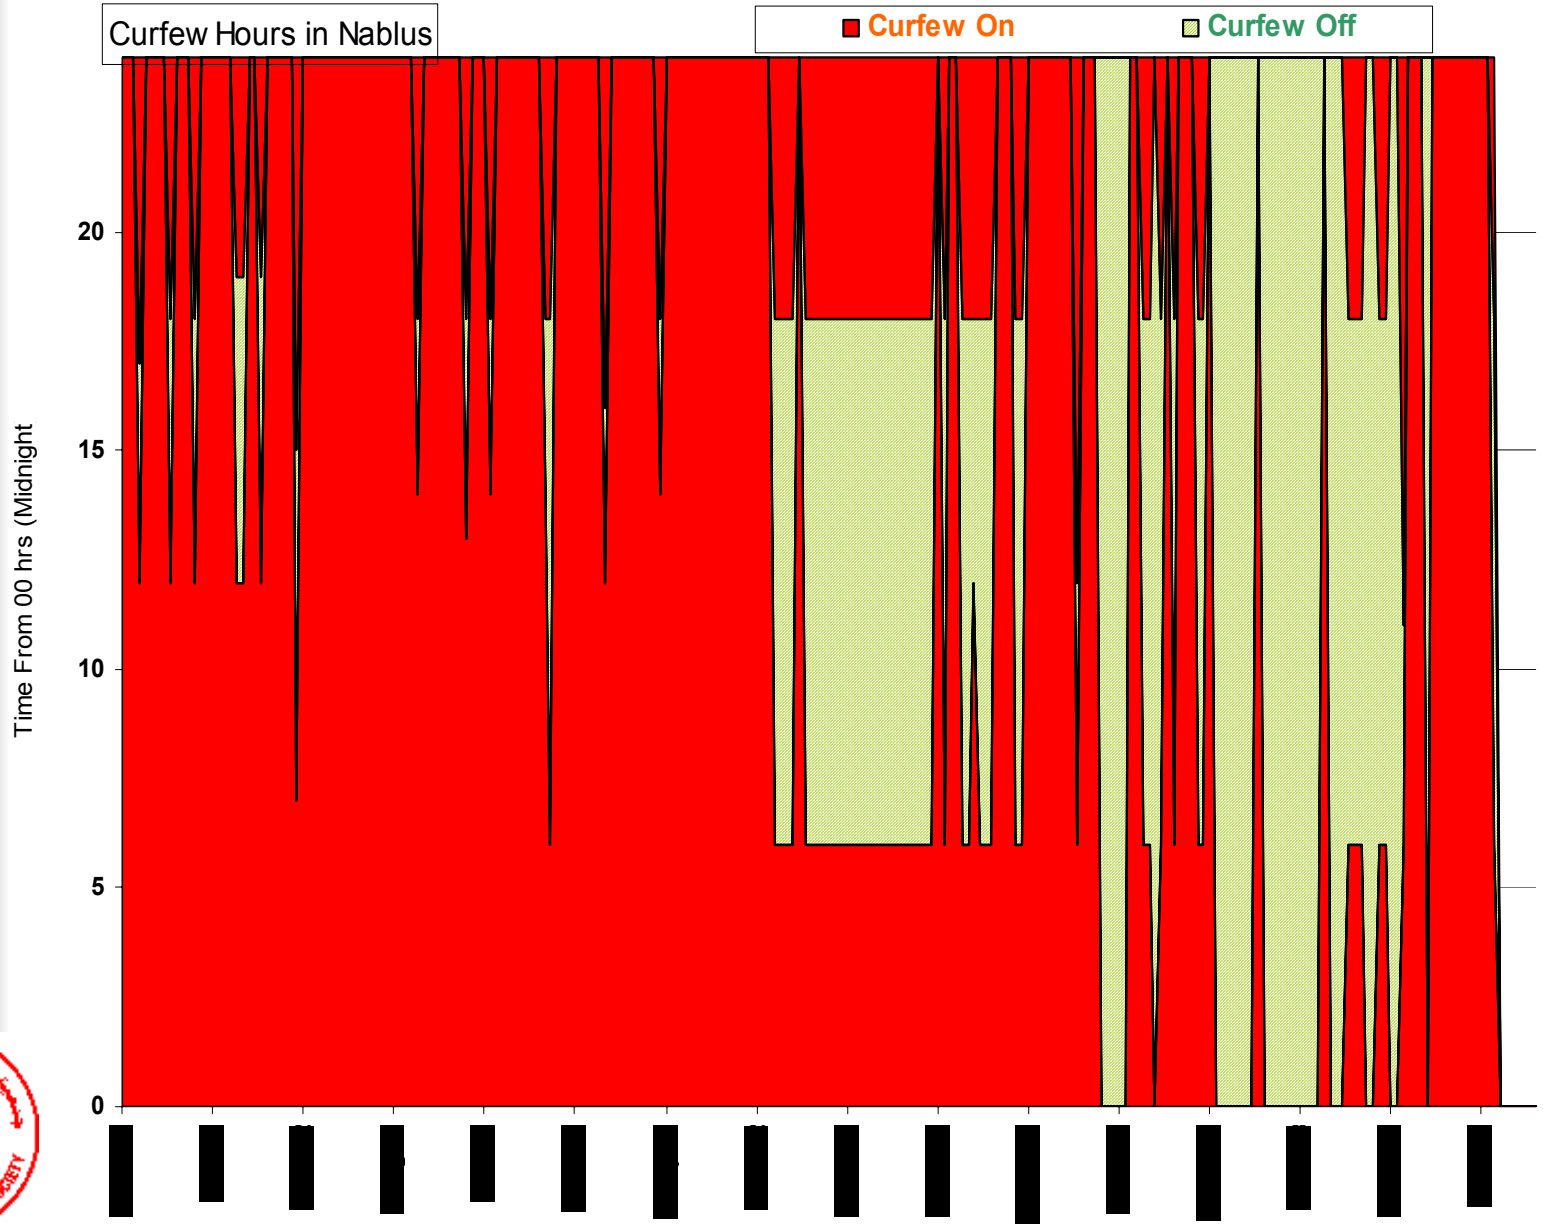

Nablus Curfew Hours