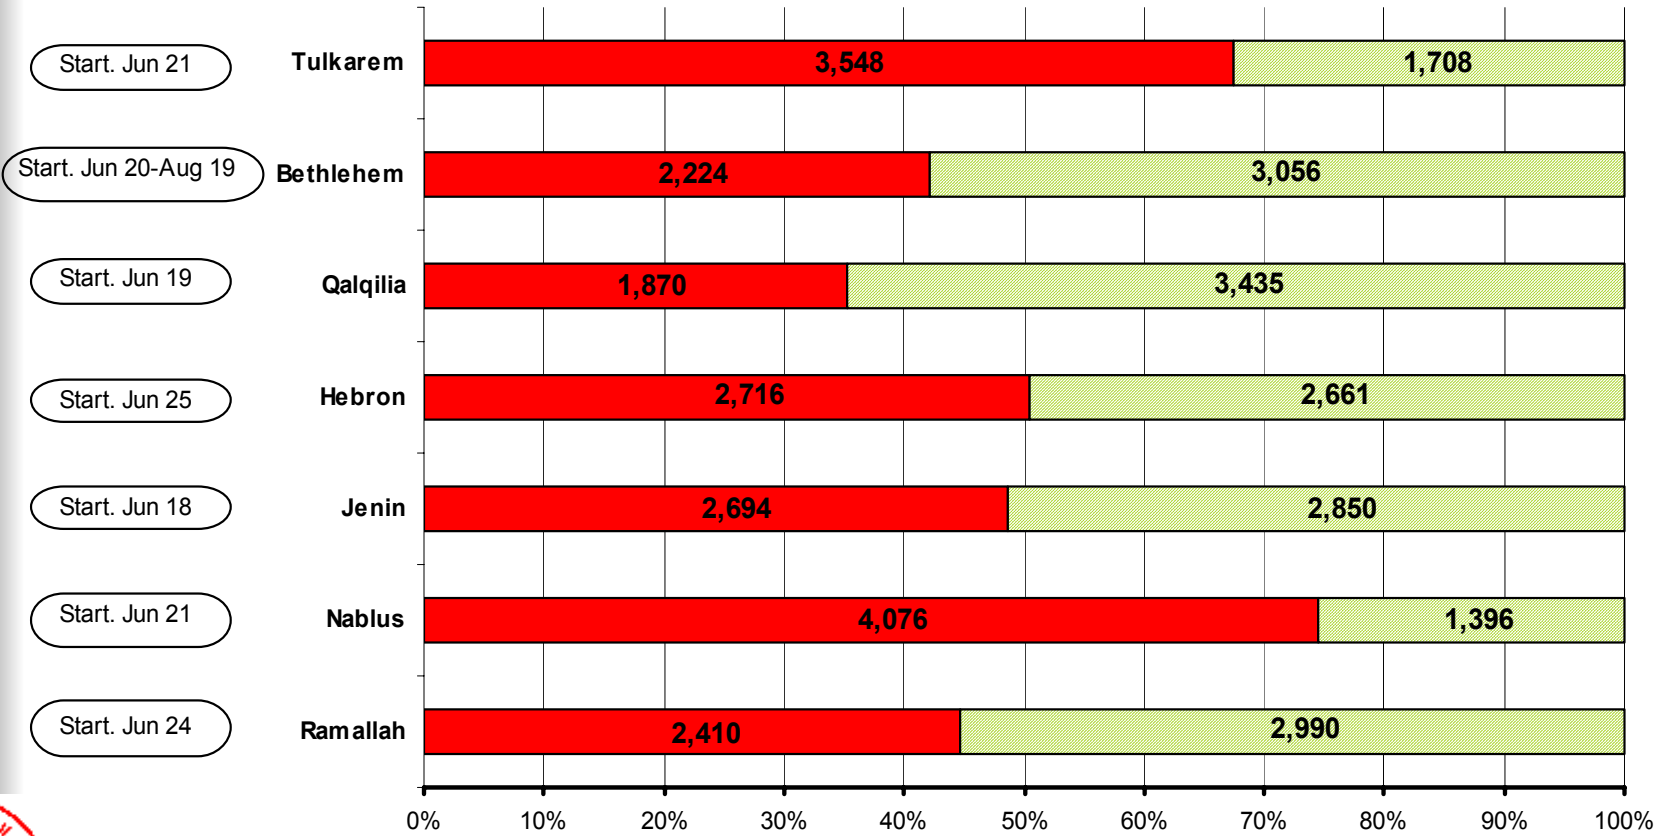

**Palestine Red Crescent
PRCS HQ
Emergency Medical & Disaster Services -**

- *PRCS, in close coordination with the International Committee of Red Cross (ICRC) provides the following services aimed at alleviating the suffering due to extended curfews, closures and long term occupation*
 - *Home care*
 - *Mobile medical teams*
 - *Mobile first aid posts*
 - *Relief deliveries to vulnerable households of limited food, medicines, water*
 - *Support to major hospitals including water, food, medical supplies, transport of medical staff, fuel, and blood transport*
 - *Limited water/sanitation support to major hospitals and vulnerable groups*
 - *Emergency Response Unit the form of field hospital and clinic.*

For further info,
Email PRCSDM@PalestineRCS.org

Cumulative Curfew Hours % Percentage by District – to Midnight Feb 3, 2003

Curfew Hours in Cities Starting June 18 2002 to Midnight Feb. 3 '03

■ Curfew On ■ Curfew off

Total Hours & % for each district

Cumulative Curfew Hours by District – To Midnight Feb 3, 2003

Curfew Hours in Cities Starting June 18 2002 to Midnight Feb. 3 '03

District	Ramallah	Nablus	Jenin	Hebron	Qalqilia	Bethlehem	Tulkarem
Curfew off	2,990	1,396	2,850	2,661	3,435	3,056	1,708
Curfew On	2,410	4,076	2,694	2,716	1,870	2,224	3,548
Start	Jun 24	Jun 21	Jun 18	Jun 25	Jun 19	Jun 20	Jun 21
End	Imposed	Imposed	Imposed	Varies	Varies	Varies	Imposed

Total Hours/Days Table by District – To Midnight Feb 3, 2003

District/City	Curfew On	Curfew Off
Ramallah	2,410 hours	2,990 hours
Nablus	4,076	1,396
Jenin	2,694	2,850
Hebron	2,716	2,661
Qalqilia	1,870	3,435
Bethlehem	2,224	3,056
Tulkarem	3,548	1,708
Total Hrs	19,538	18,096
Total Days	(814 days)	(754 days)