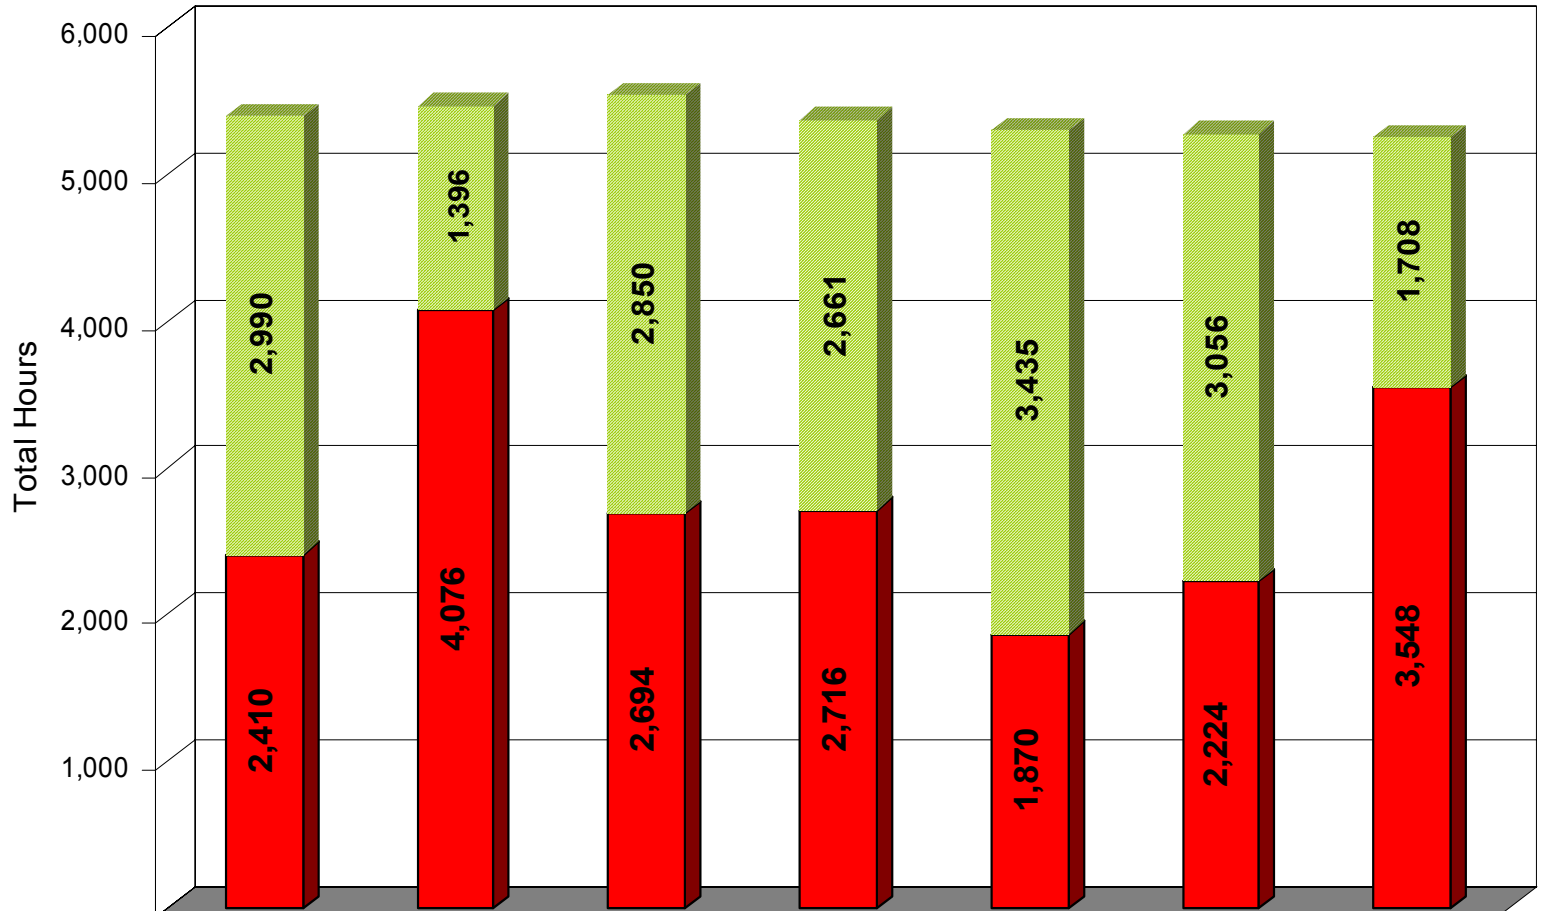

For further info,
Email PRCSDM@PalestineRCS.org

Cumulative Curfew Hours % Percentage by District – to Midnight Feb 3, 2003

Curfew Hours in Cities Starting June 18 2002 to Midnight Feb. 3 '03

■ Curfew On ■ Curfew off

Total Hours & % for each district

Cumulative Curfew Hours by District – To Midnight Feb 3, 2003

Curfew Hours in Cities Starting June 18 2002 to Midnight Feb. 3 '03

District	Ramallah	Nablus	Jenin	Hebron	Qalqilia	Bethlehem	Tulkarem
Curfew off	2,990	1,396	2,850	2,661	3,435	3,056	1,708
Curfew On	2,410	4,076	2,694	2,716	1,870	2,224	3,548
Start	Jun 24	Jun 21	Jun 18	Jun 25	Jun 19	Jun 20	Jun 21
End	Imposed	Imposed	Imposed	Varies	Varies	Varies	Imposed

Total Hours/Days Table by District – To Midnight Feb 3, 2003

District/City	Curfew On	Curfew Off
Ramallah	2,410 hours	2,990 hours
Nablus	4,076	1,396
Jenin	2,694	2,850
Hebron	2,716	2,661
Qalqilia	1,870	3,435
Bethlehem	2,224	3,056
Tulkarem	3,548	1,708
Total Hrs	19,538	18,096
Total Days	(814 days)	(754 days)