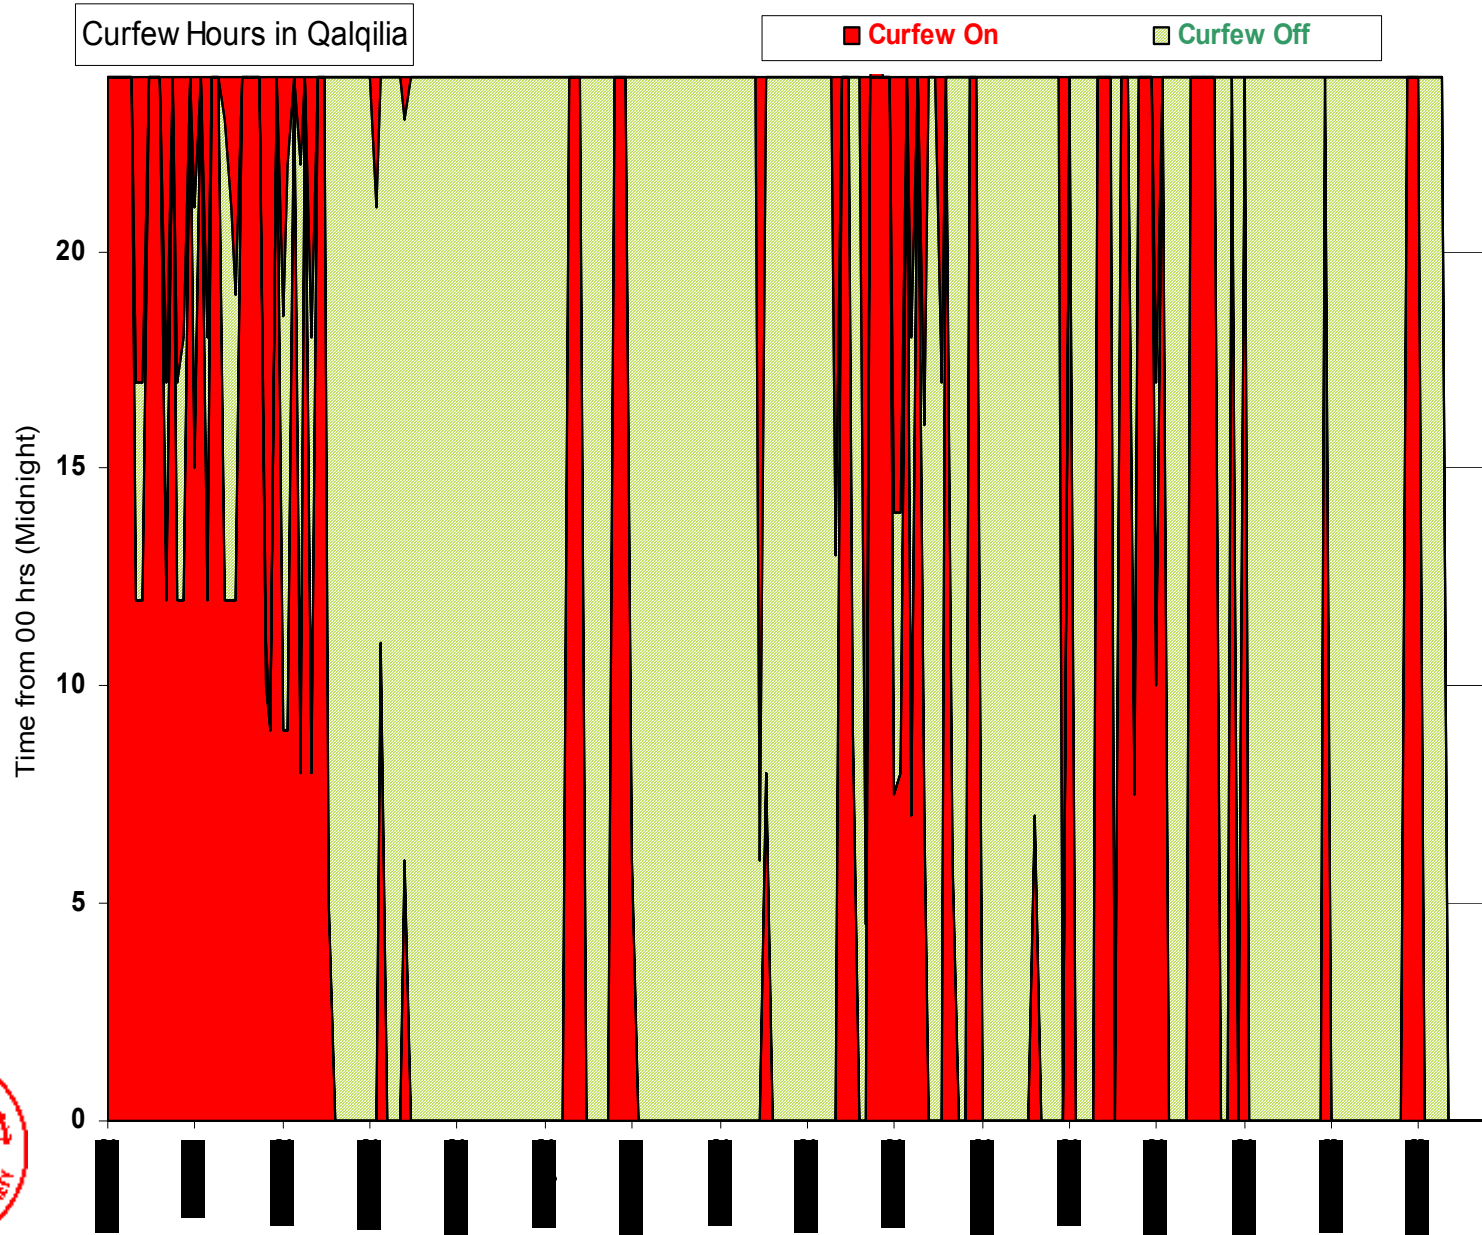

Total Hours & % for each district

Cumulative Curfew Hours by District – To Midnight Feb 3, 2003

Curfew Hours in Cities Starting June 18 2002 to Midnight Feb. 3 '03

District	Ramallah	Nablus	Jenin	Hebron	Qalqilia	Bethlehem	Tulkarem
Curfew off	2,990	1,396	2,850	2,661	3,435	3,056	1,708
Curfew On	2,410	4,076	2,694	2,716	1,870	2,224	3,548
Start	Jun 24	Jun 21	Jun 18	Jun 25	Jun 19	Jun 20	Jun 21
End	Imposed	Imposed	Imposed	Varies	Varies	Varies	Imposed

Total Hours/Days Table by District – To Midnight Feb 3, 2003

District/City	Curfew On	Curfew Off
Ramallah	2,410 hours	2,990 hours
Nablus	4,076	1,396
Jenin	2,694	2,850
Hebron	2,716	2,661
Qalqilia	1,870	3,435
Bethlehem	2,224	3,056
Tulkarem	3,548	1,708
Total Hrs	19,538	18,096
Total Days	(814 days)	(754 days)

Nablus Curfew Hours

Tulkarem Curfew Hours

Jenin Curfew Hours

Qalqilia Curfew Hours

Ramallah Curfew Hours

Bethlehem Curfew Hours

CurfewHours in Bethlehem/ The curfew ended & Israeli army withdrew from the city on Aug 19'02 /Cityreinvaded on Nov 22 '02

Hebron Curfew Hours

West Bank / Gaza Reference Map