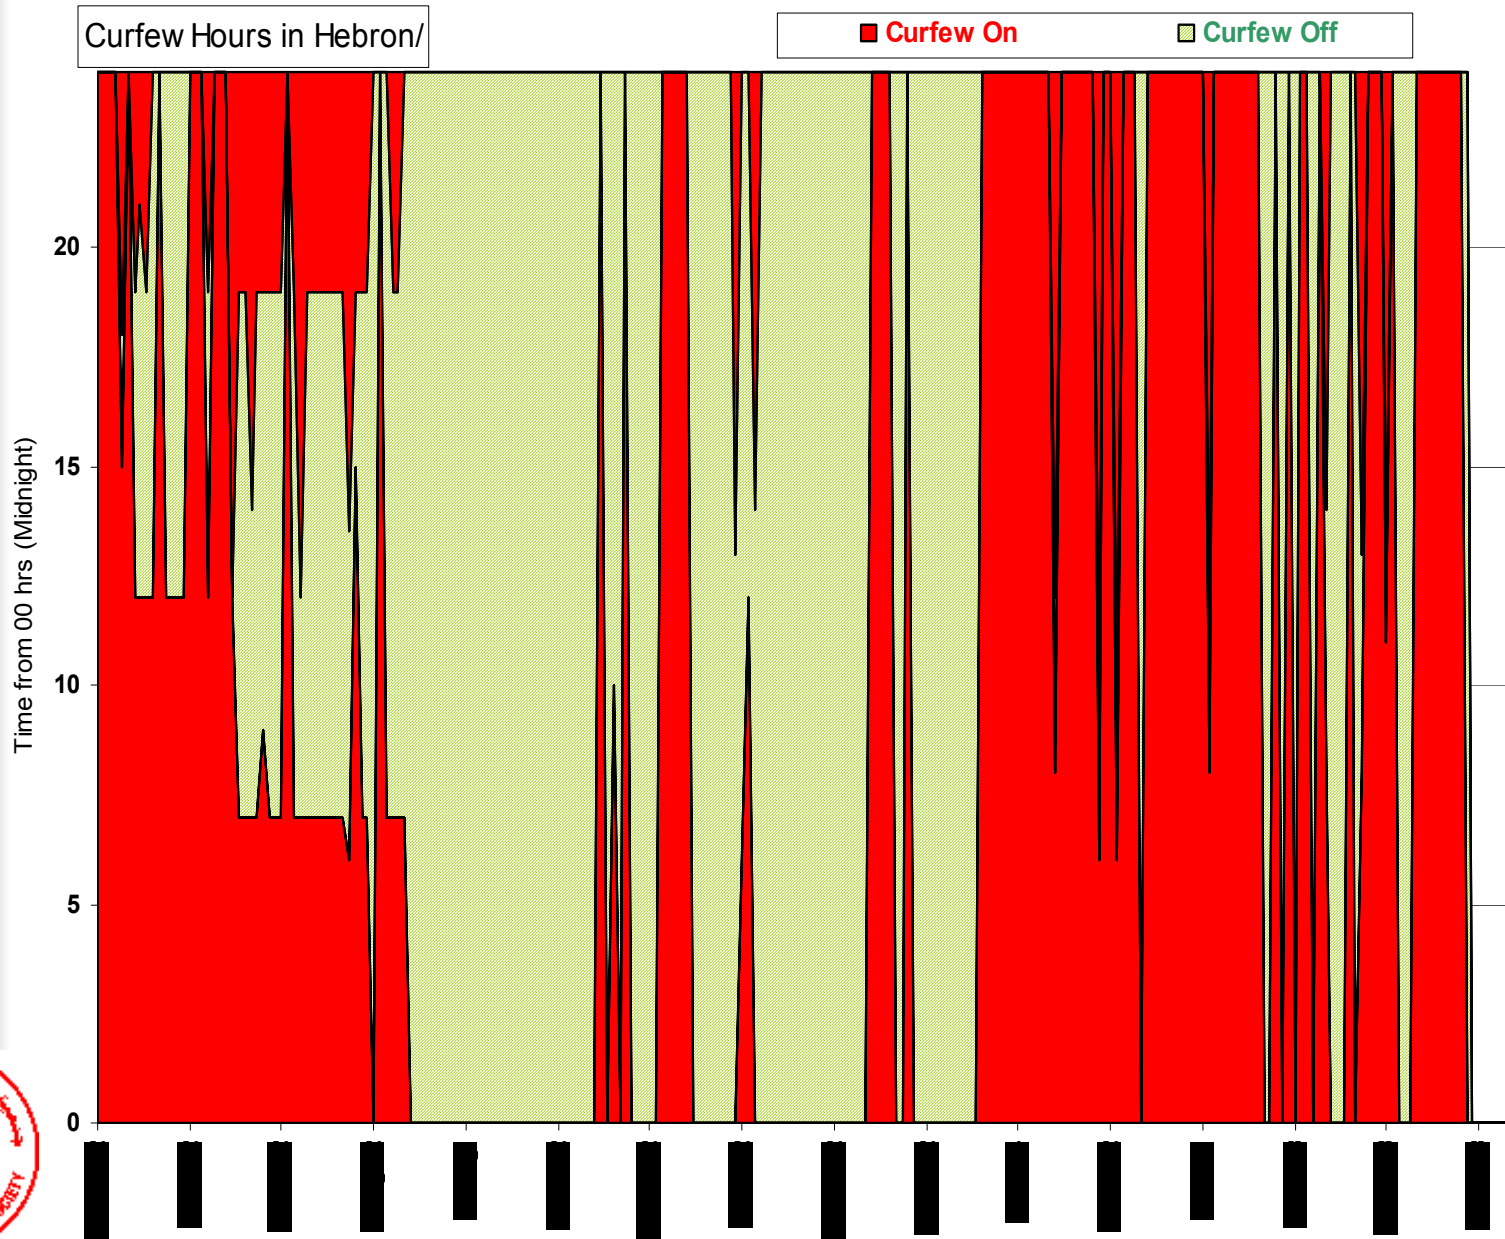

Total Hours & % for each district

Cumulative Curfew Hours by District – To Midnight Feb 3, 2003

Curfew Hours in Cities Starting June 18 2002 to Midnight Feb. 3 '03

District	Ramallah	Nablus	Jenin	Hebron	Qalqilia	Bethlehem	Tulkarem
Curfew off	2,990	1,396	2,850	2,661	3,435	3,056	1,708
Curfew On	2,410	4,076	2,694	2,716	1,870	2,224	3,548
Start	Jun 24	Jun 21	Jun 18	Jun 25	Jun 19	Jun 20	Jun 21
End	Imposed	Imposed	Imposed	Varies	Varies	Varies	Imposed

Total Hours/Days Table by District – To Midnight Feb 3, 2003

District/City	Curfew On	Curfew Off
Ramallah	2,410 hours	2,990 hours
Nablus	4,076	1,396
Jenin	2,694	2,850
Hebron	2,716	2,661
Qalqilia	1,870	3,435
Bethlehem	2,224	3,056
Tulkarem	3,548	1,708
Total Hrs	19,538	18,096
Total Days	(814 days)	(754 days)

Nablus Curfew Hours

Tulkarem Curfew Hours

Jenin Curfew Hours

Qalqilia Curfew Hours

Ramallah Curfew Hours

Bethlehem Curfew Hours

CurfewHours in Bethlehem/ The curfew ended & Israeli army withdrew from the city on Aug 19'02 /Cityreinvaded on Nov 22 '02

Hebron Curfew Hours

West Bank / Gaza Reference Map