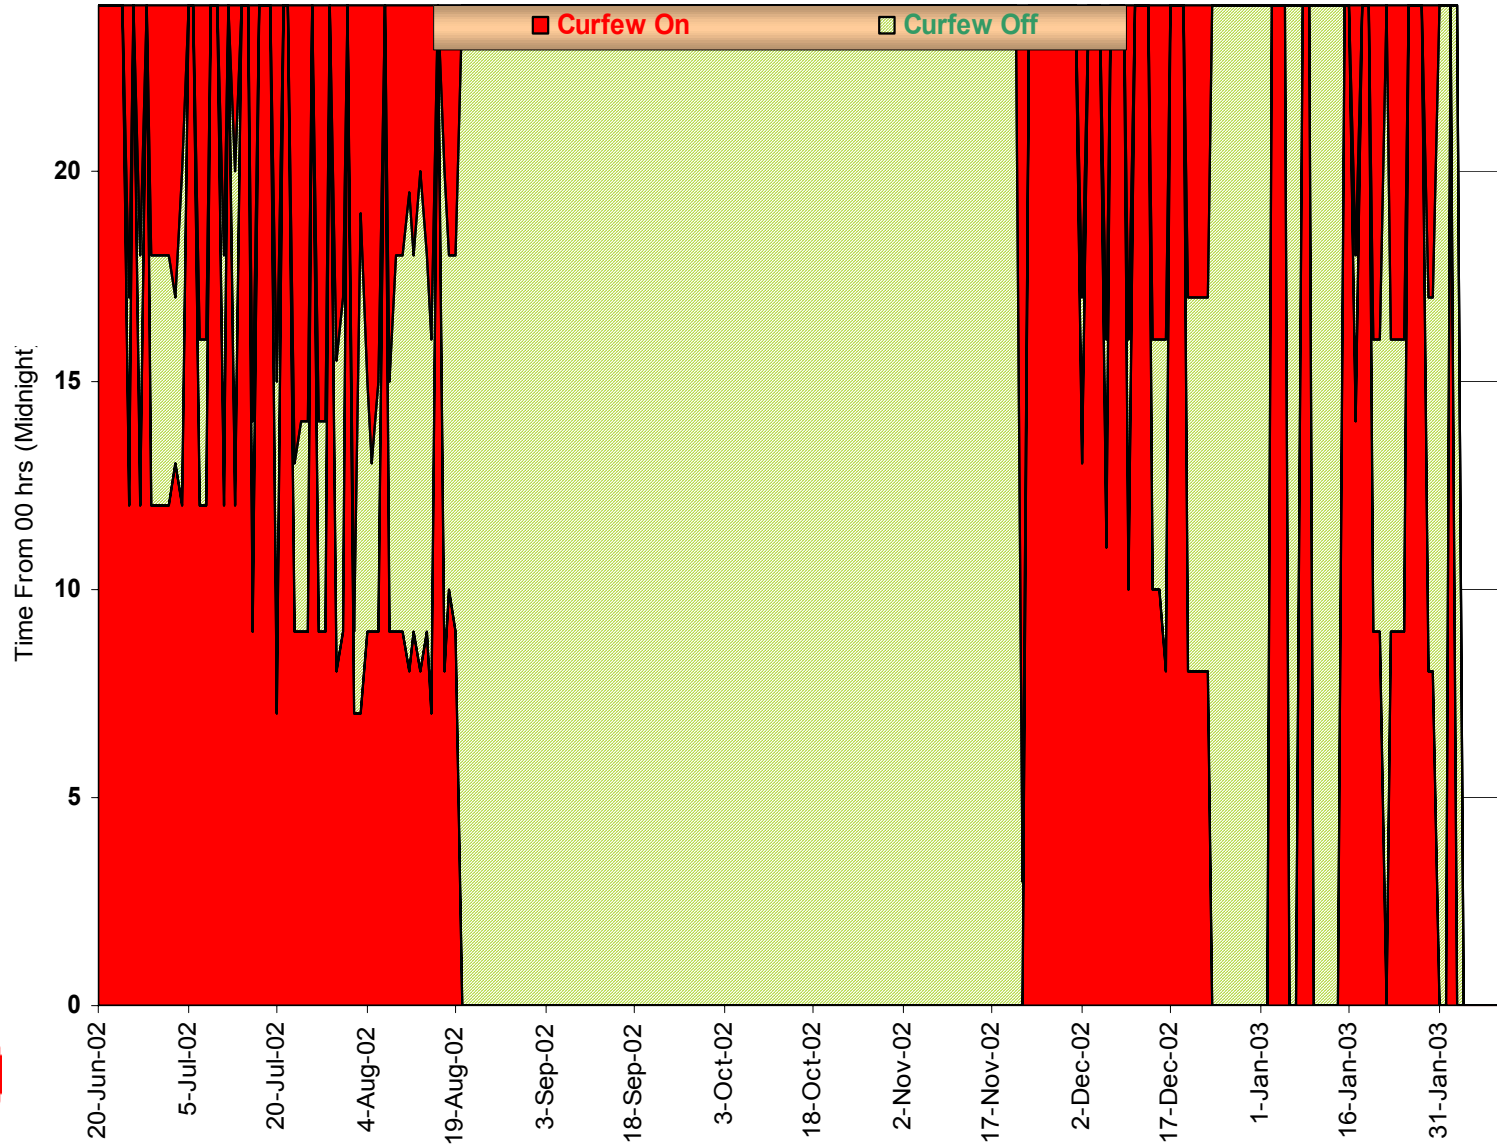

Total Hours & % for each district

Cumulative Curfew Hours by District – To Midnight Feb 3, 2003

Curfew Hours in Cities Starting June 18 2002 to Midnight Feb. 3 '03

District	Ramallah	Nablus	Jenin	Hebron	Qalqilia	Bethlehem	Tulkarem
Curfew off	2,990	1,396	2,850	2,661	3,435	3,056	1,708
Curfew On	2,410	4,076	2,694	2,716	1,870	2,224	3,548
Start	Jun 24	Jun 21	Jun 18	Jun 25	Jun 19	Jun 20	Jun 21
End	Imposed	Imposed	Imposed	Varies	Varies	Varies	Imposed

Total Hours/Days Table by District – To Midnight Feb 3, 2003

District/City	Curfew On	Curfew Off
Ramallah	2,410 hours	2,990 hours
Nablus	4,076	1,396
Jenin	2,694	2,850
Hebron	2,716	2,661
Qalqilia	1,870	3,435
Bethlehem	2,224	3,056
Tulkarem	3,548	1,708
Total Hrs	19,538	18,096
Total Days	(814 days)	(754 days)

Nablus Curfew Hours

Tulkarem Curfew Hours

Jenin Curfew Hours

Qalqilia Curfew Hours

Ramallah Curfew Hours

Bethlehem Curfew Hours

CurfewHours in Bethlehem/ The curfew ended & Israeli army withdrew from the city on Aug 19'02 /Cityreinvaded on Nov 22 '02