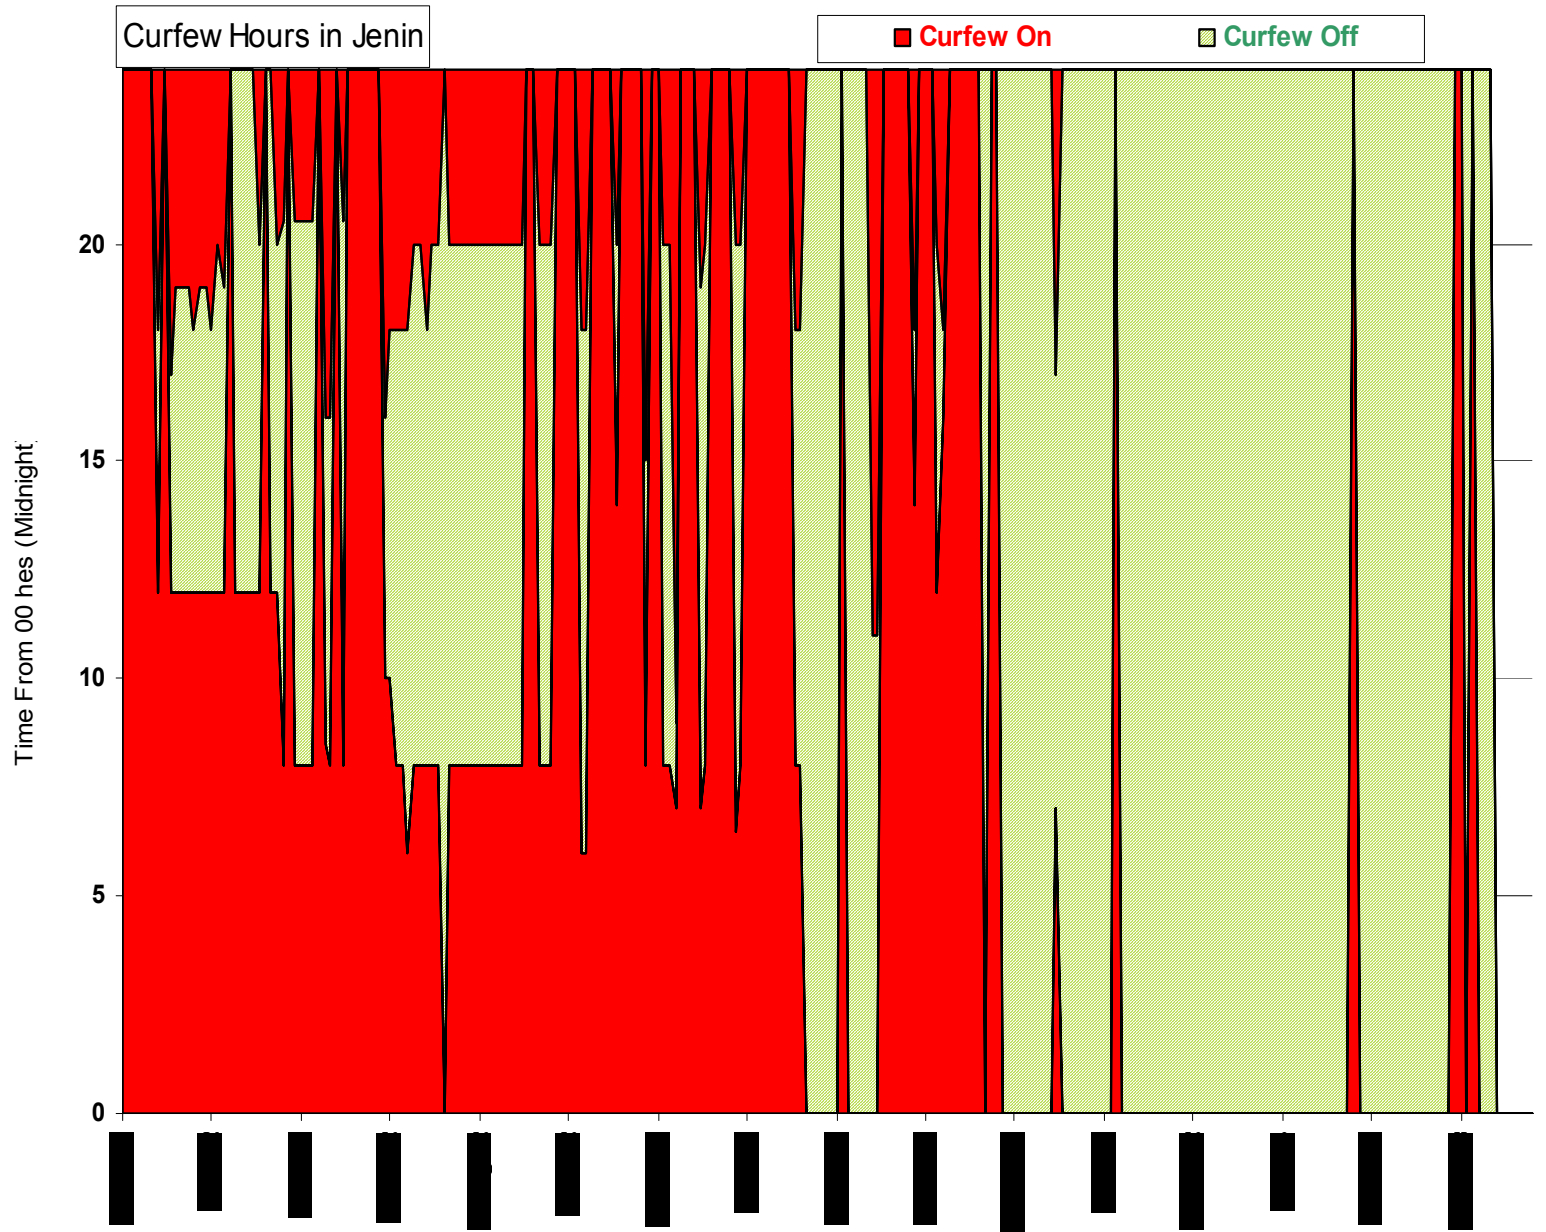

Jenin Curfew Hours