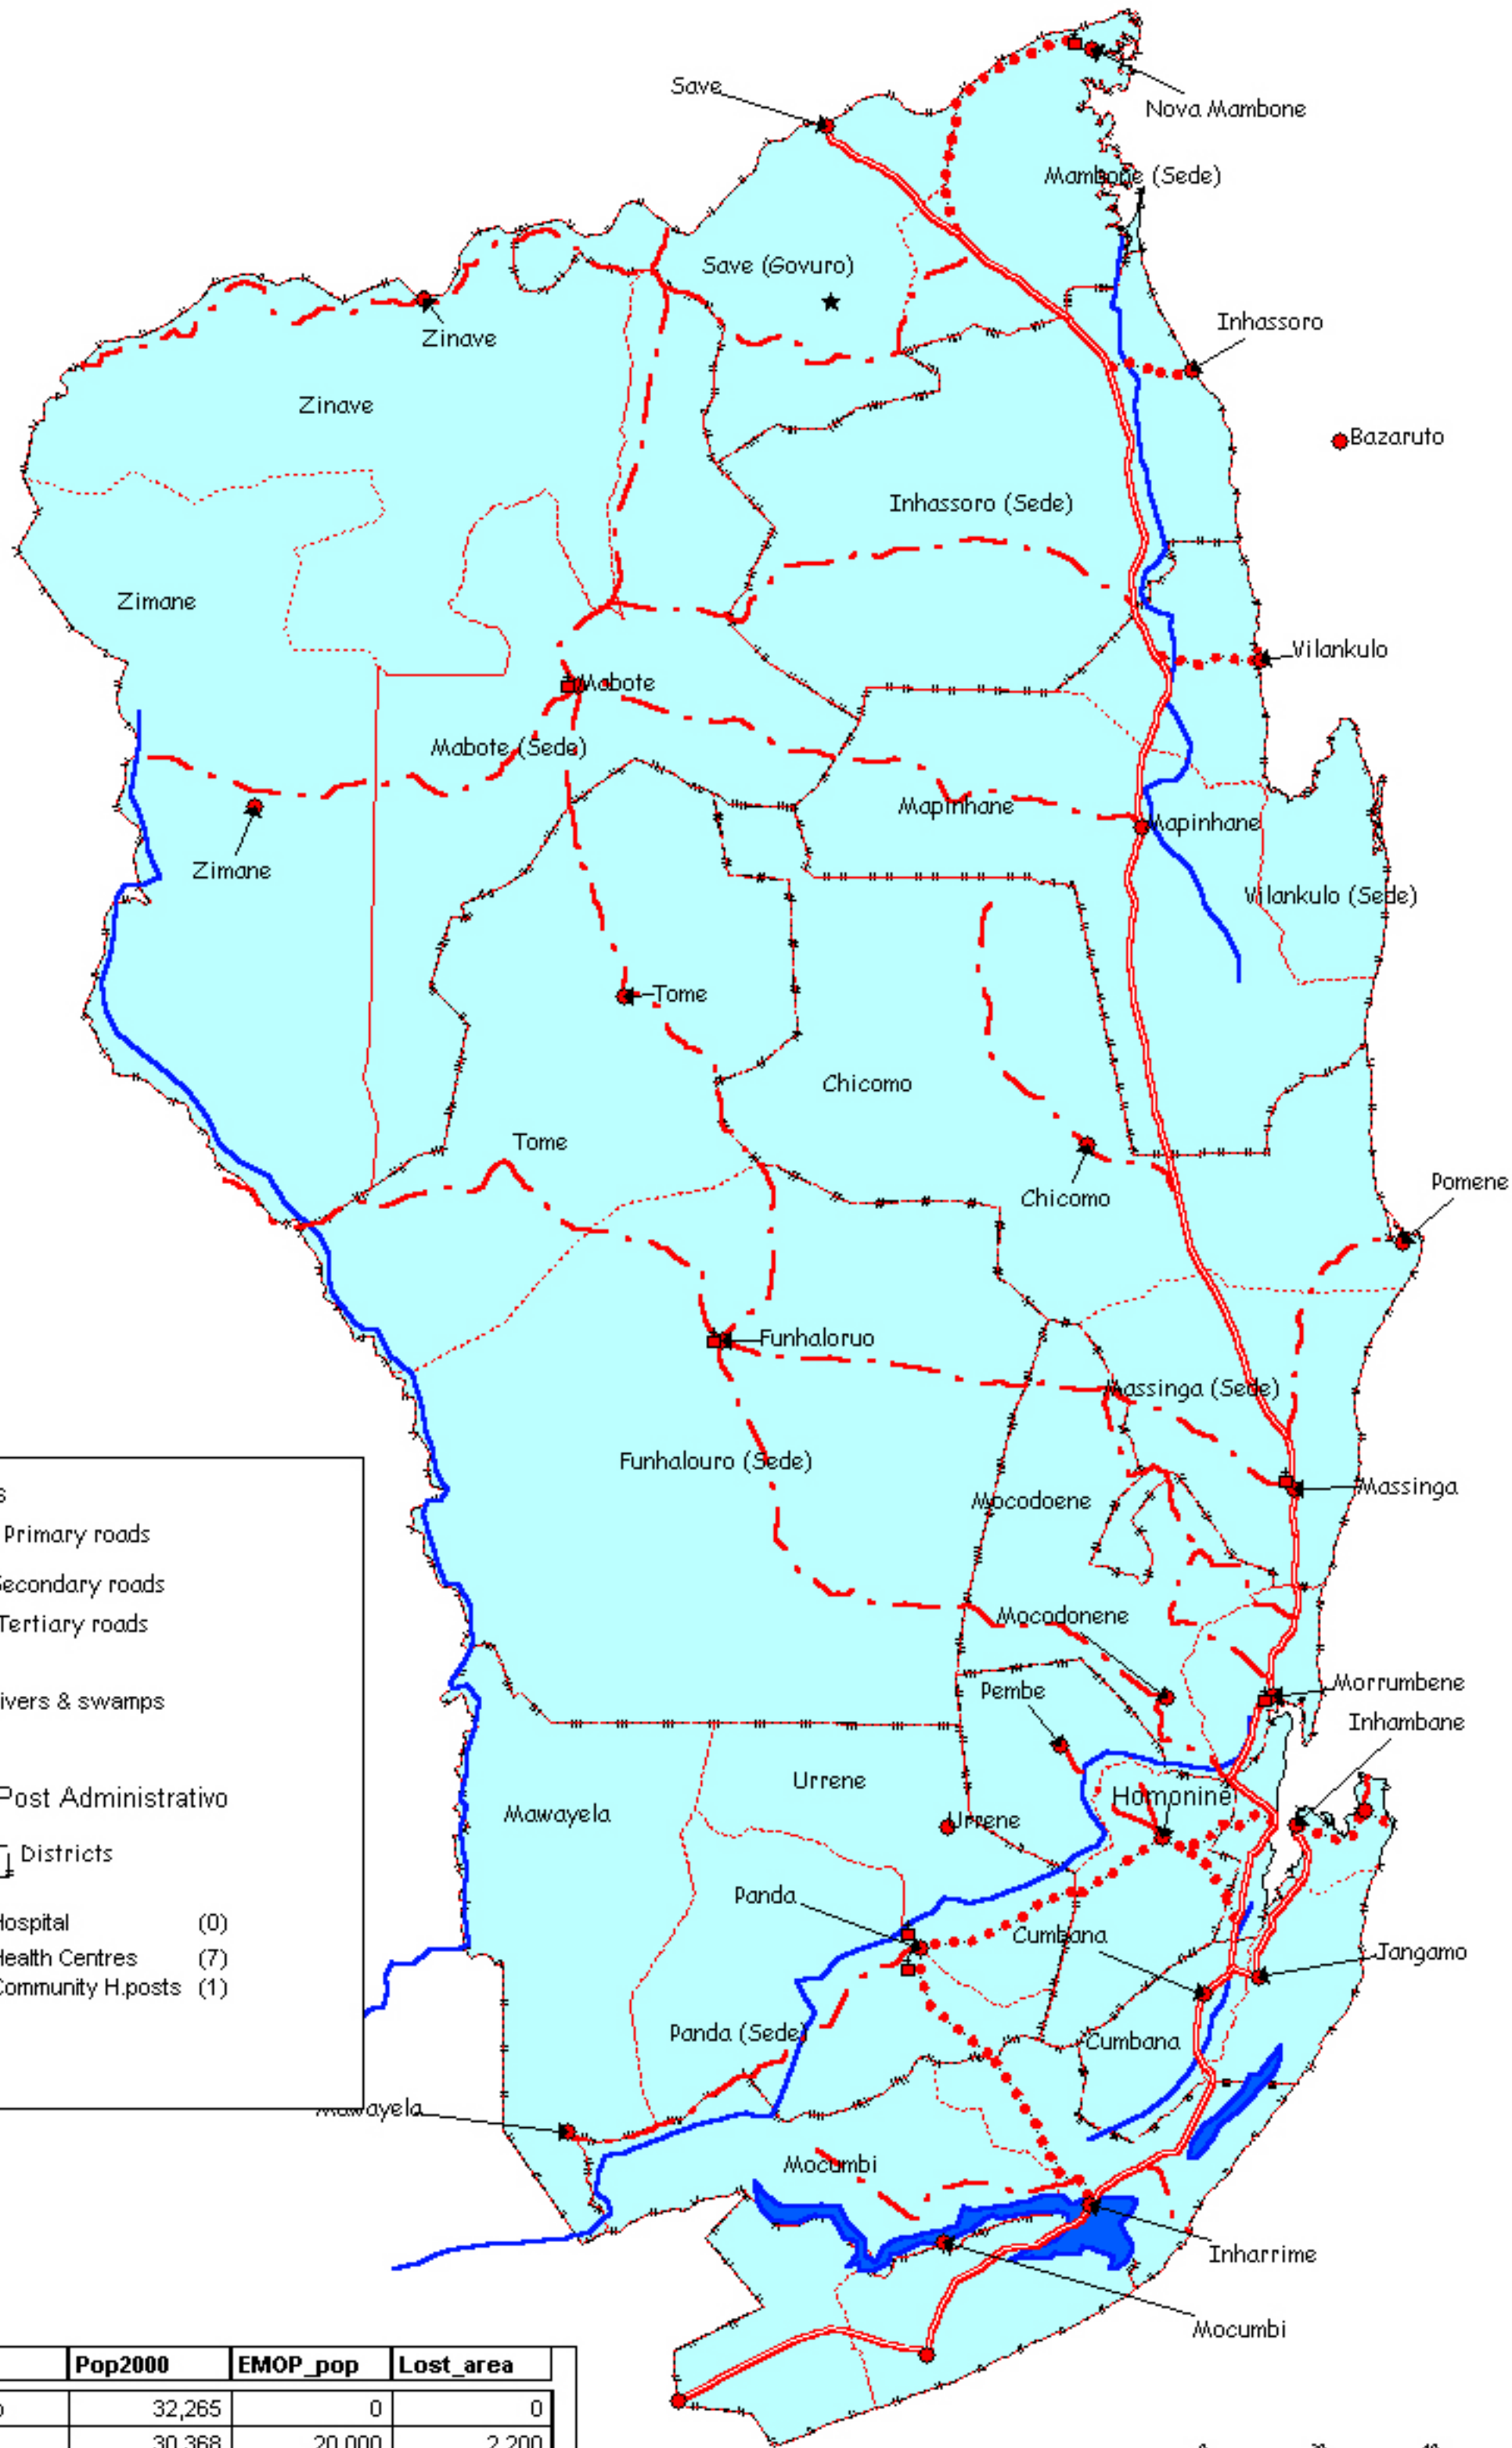

# Main rivers, roads and towns in Inhambane Province

● Towns  
— Primary roads  
⋯ Secondary roads  
- - - Tertiary roads  
— Rivers & swamps  
 Post Administrativo  
 Districts  
 Hospital (0)  
■ Health Centres (7)  
★ Community H.posts (1)

District	Pop2000	EMOP_pop	Lost_area
Funhalouro	32,265	0	0
Govuro	30,368	20,000	2,200
Homoine	100,249	0	0
Inharrime	87,035	0	0
Inhassoro	47,757	0	0
Jangamo	100,101	0	0
Mabote	38,167	0	0
Massinga	197,481	0	0
Murrumbene	123,309	0	0
Panda	48,491	0	0
Vilanculos	125,004	0	0
Zavala	146,074	0	0