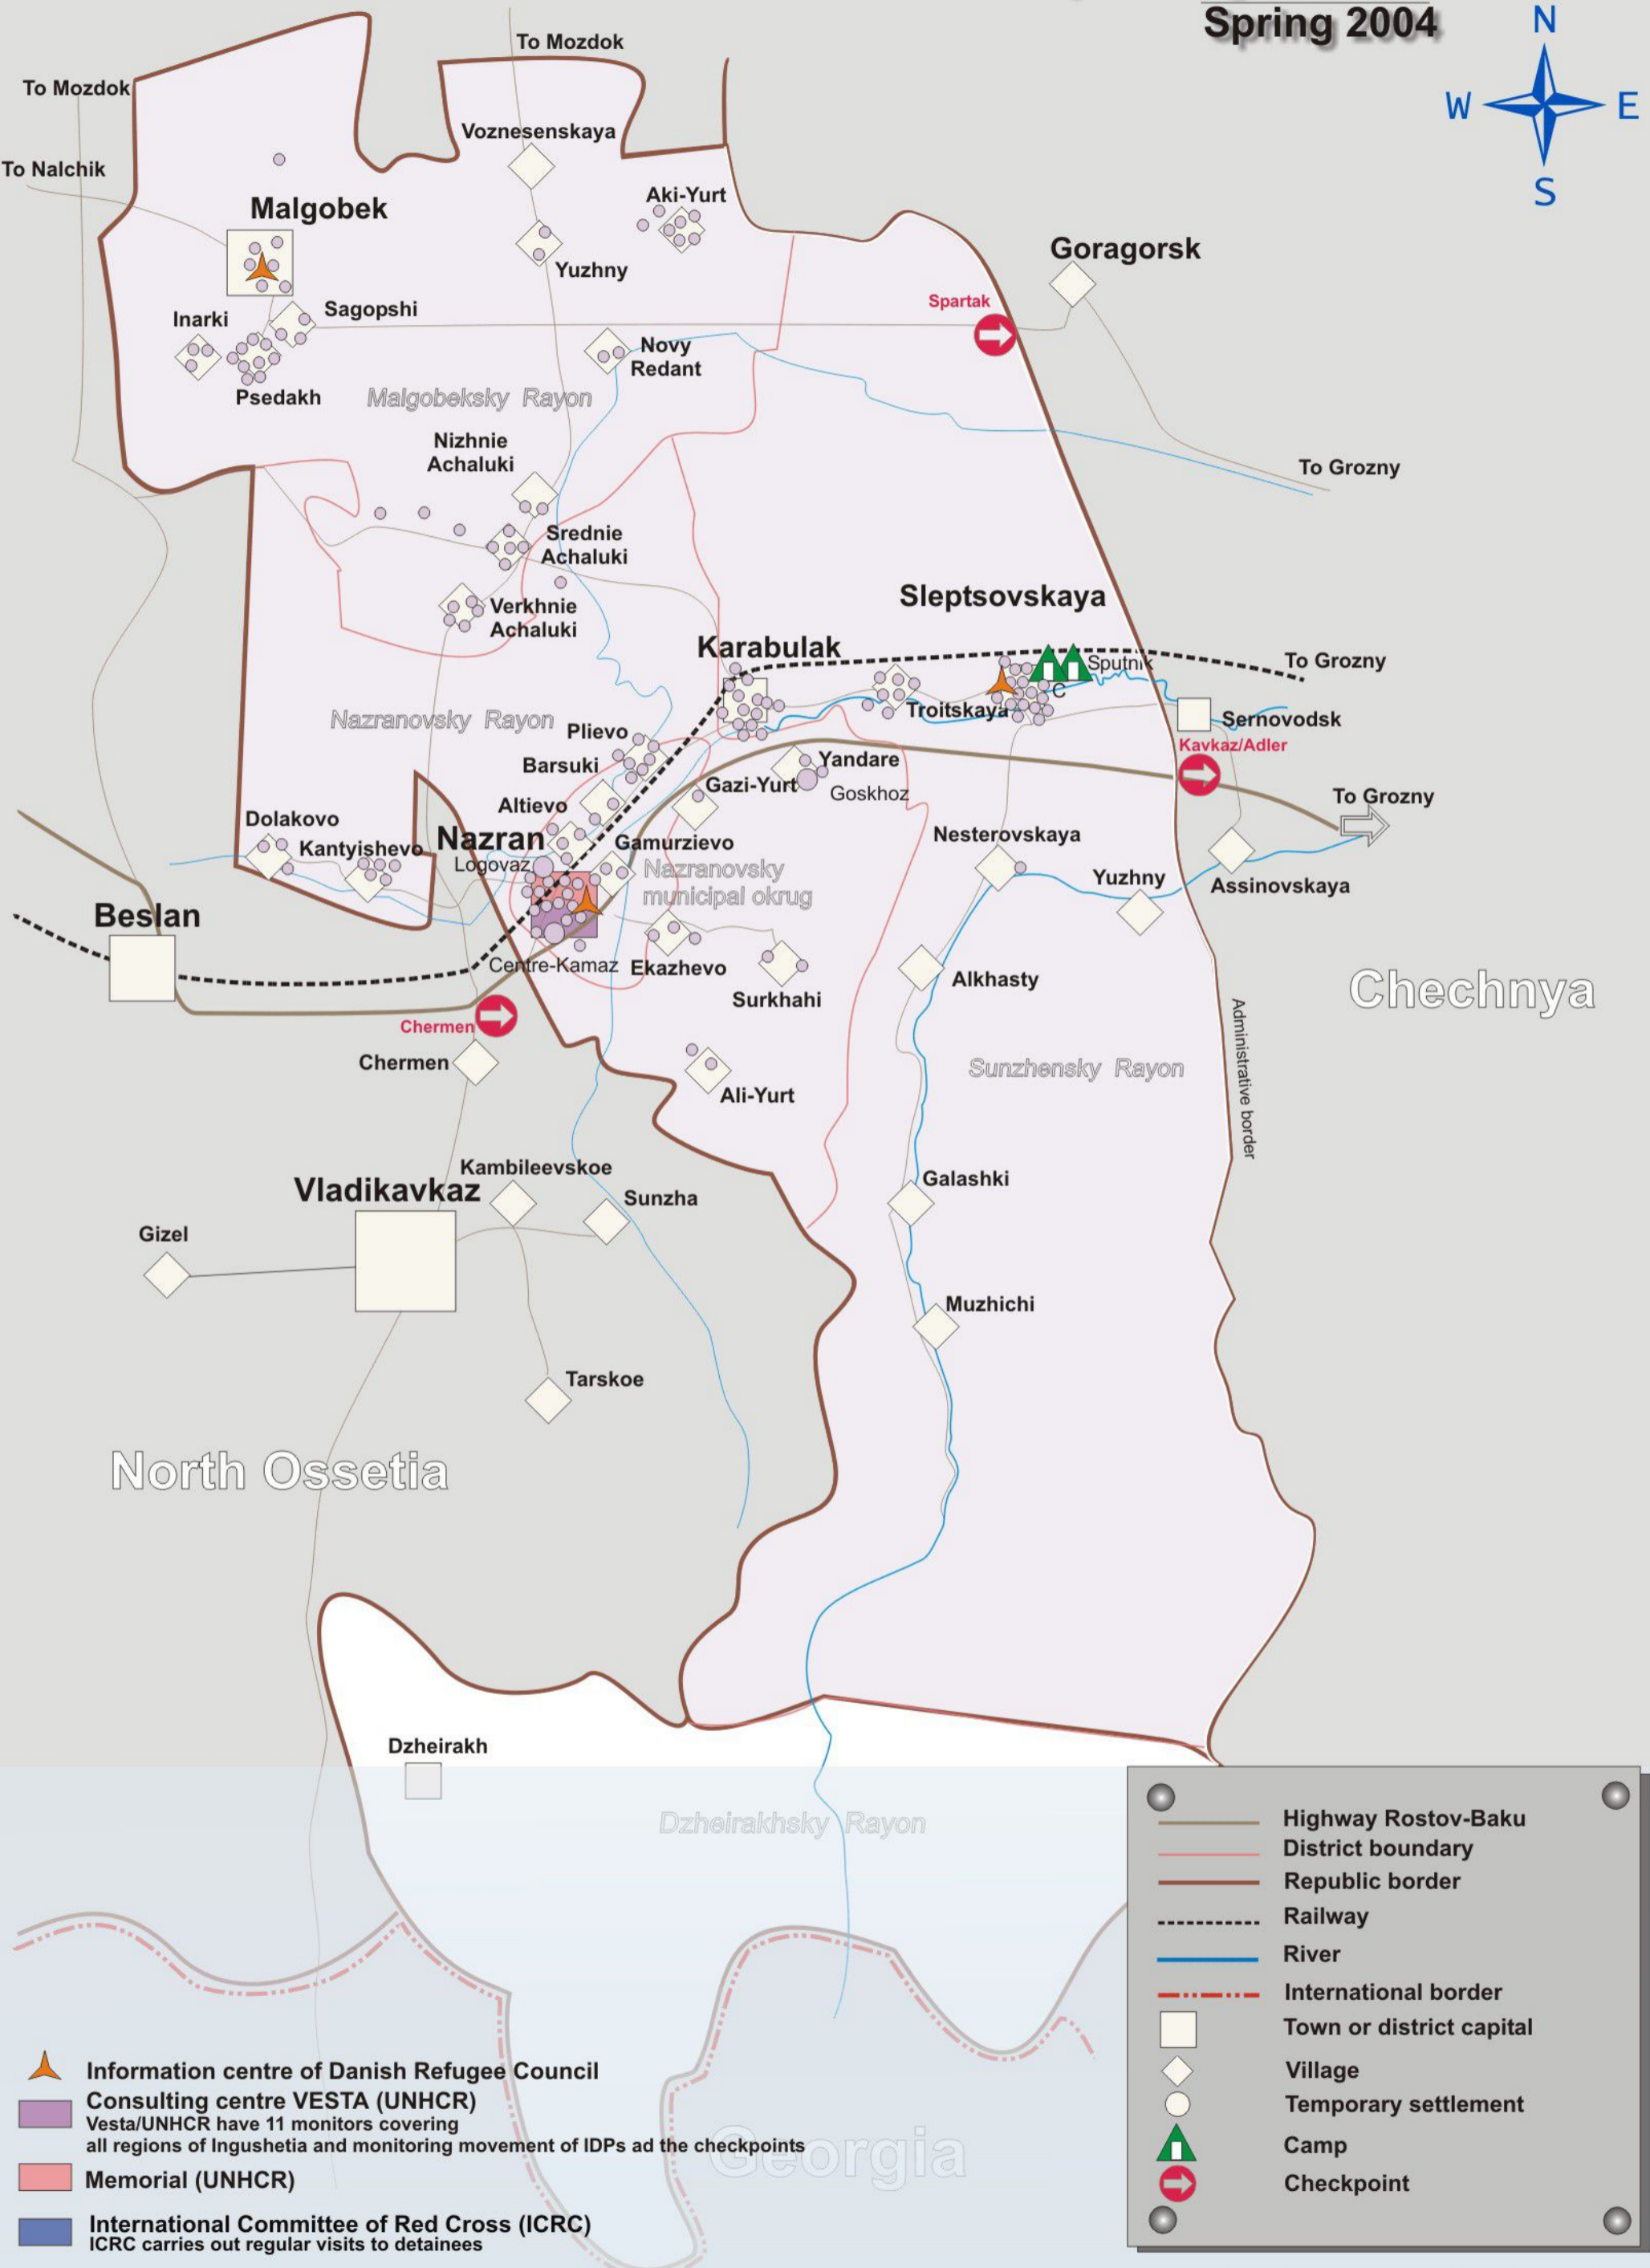

# Protection Sector Coordination Map of Ingushetia

Spring 2004

- Information centre of Danish Refugee Council
- Consulting centre VESTA (UNHCR)  
Vesta/UNHCR have 11 monitors covering all regions of Ingushetia and monitoring movement of IDPs at the checkpoints
- Memorial (UNHCR)
- International Committee of Red Cross (ICRC)  
ICRC carries out regular visits to detainees

- Highway Rostov-Baku
- District boundary
- Republic border
- Railway
- River
- International border
- Town or district capital
- Village
- Temporary settlement
- Camp
- Checkpoint