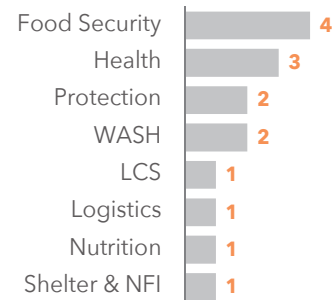

8 Organisations responding with emergency programs

By organisation type

By cluster

CCCM

Education

Food Security

Shelter & NFI

Emergency Telecom.