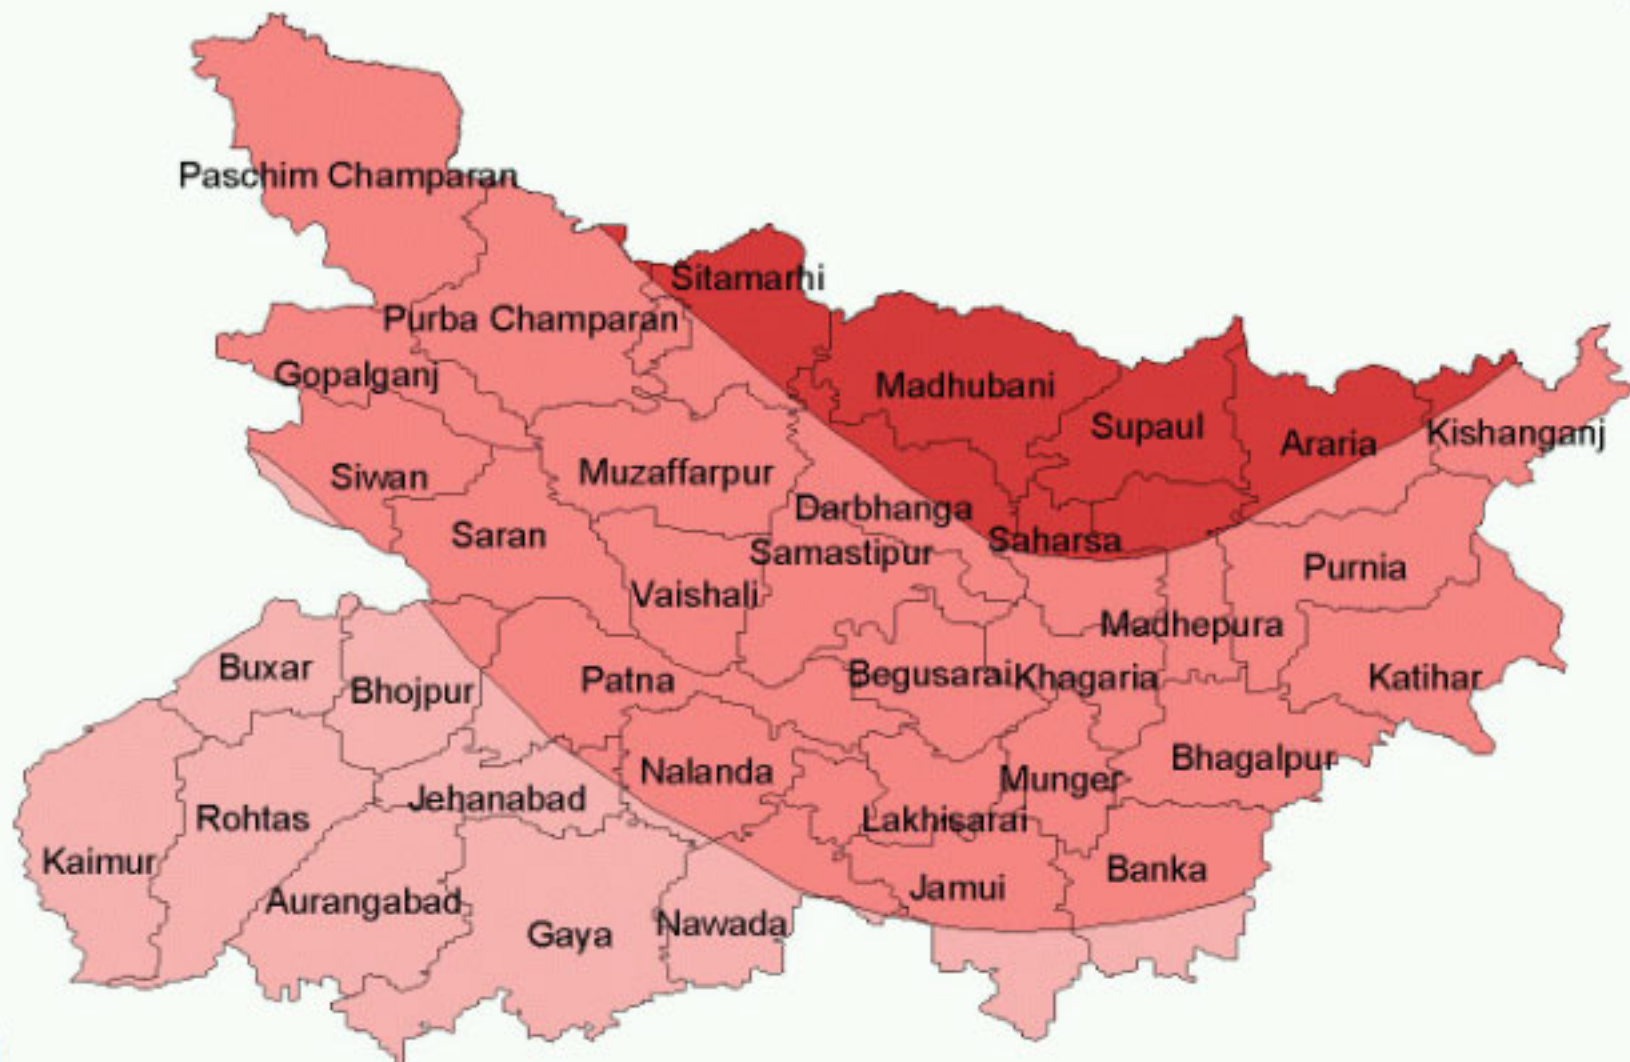

Bihar Earthquake Map

50 0 50 Kilometers

-  **Earthquake Very High Zone (MSK IX OR More)**
-  **Earthquake High Zone (MSK VIII)**
-  **Earthquake Moderate Zone (MSK VII)**