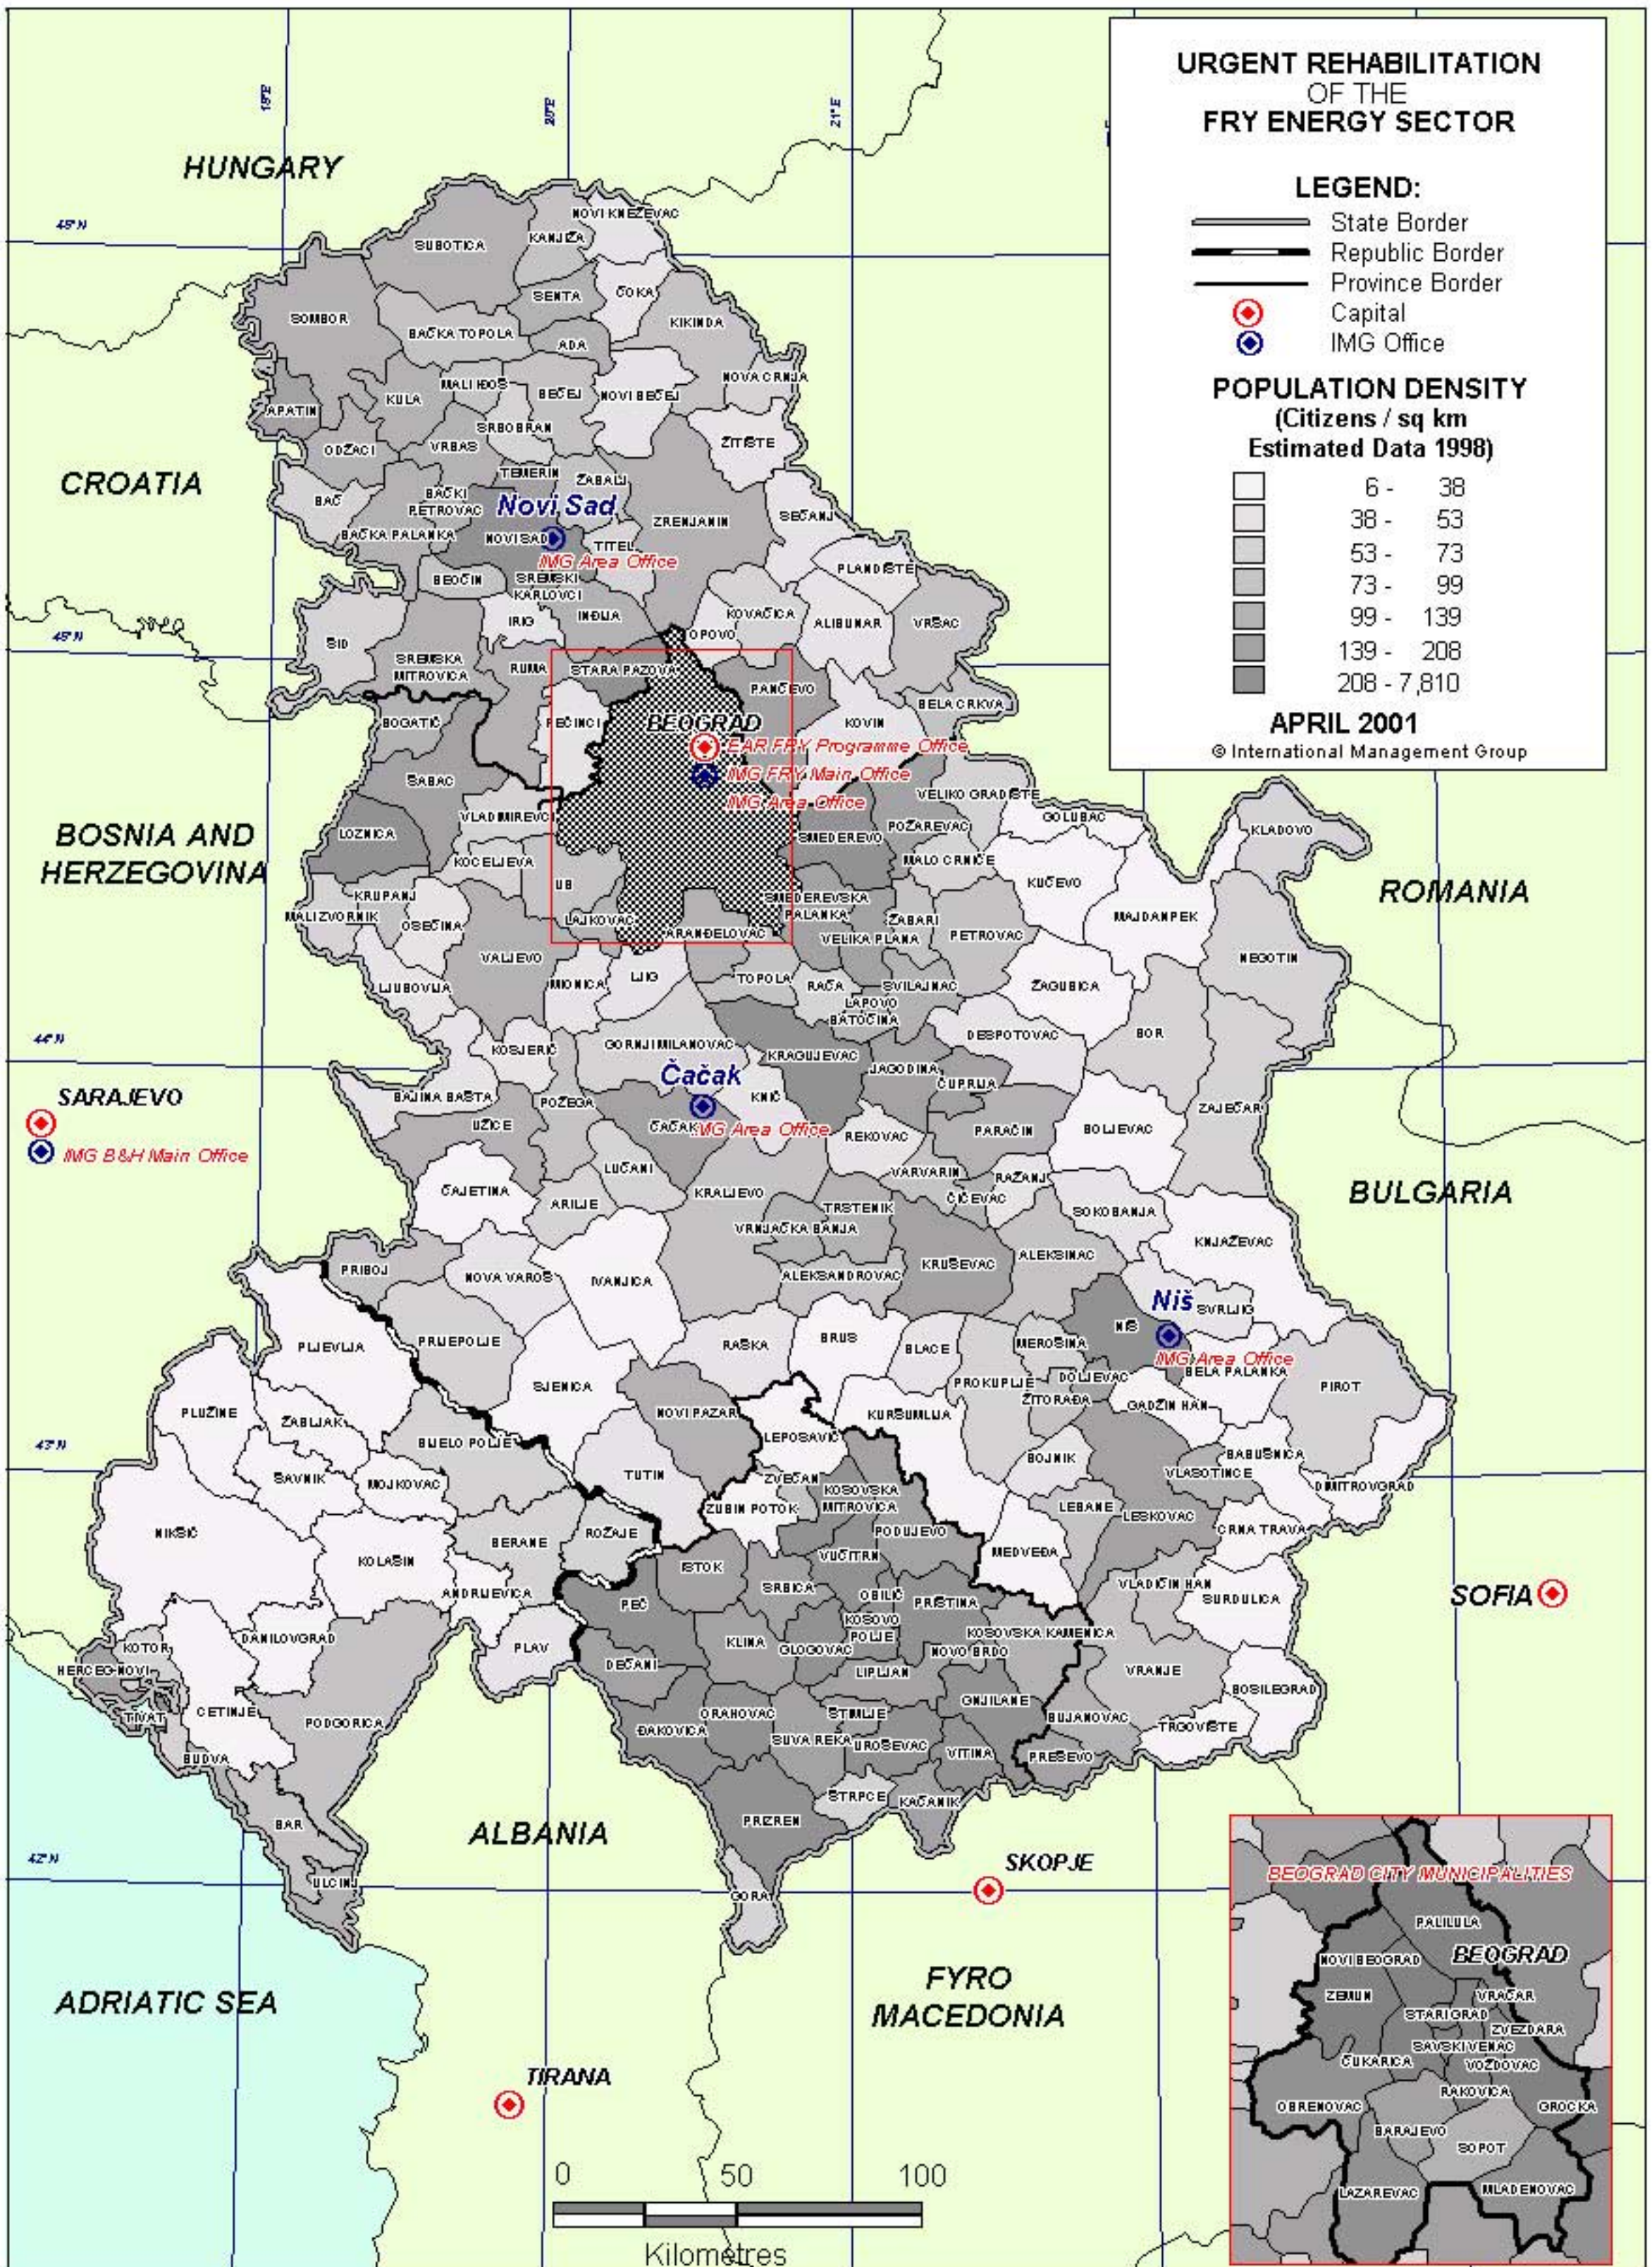

# FEDERAL REPUBLIC OF YUGOSLAVIA

IMG FRY Main Office EFG-0007

European Agency for Reconstruction  
International Management Group

This map is not to be taken as necessarily representing IMG views on boundaries or political status