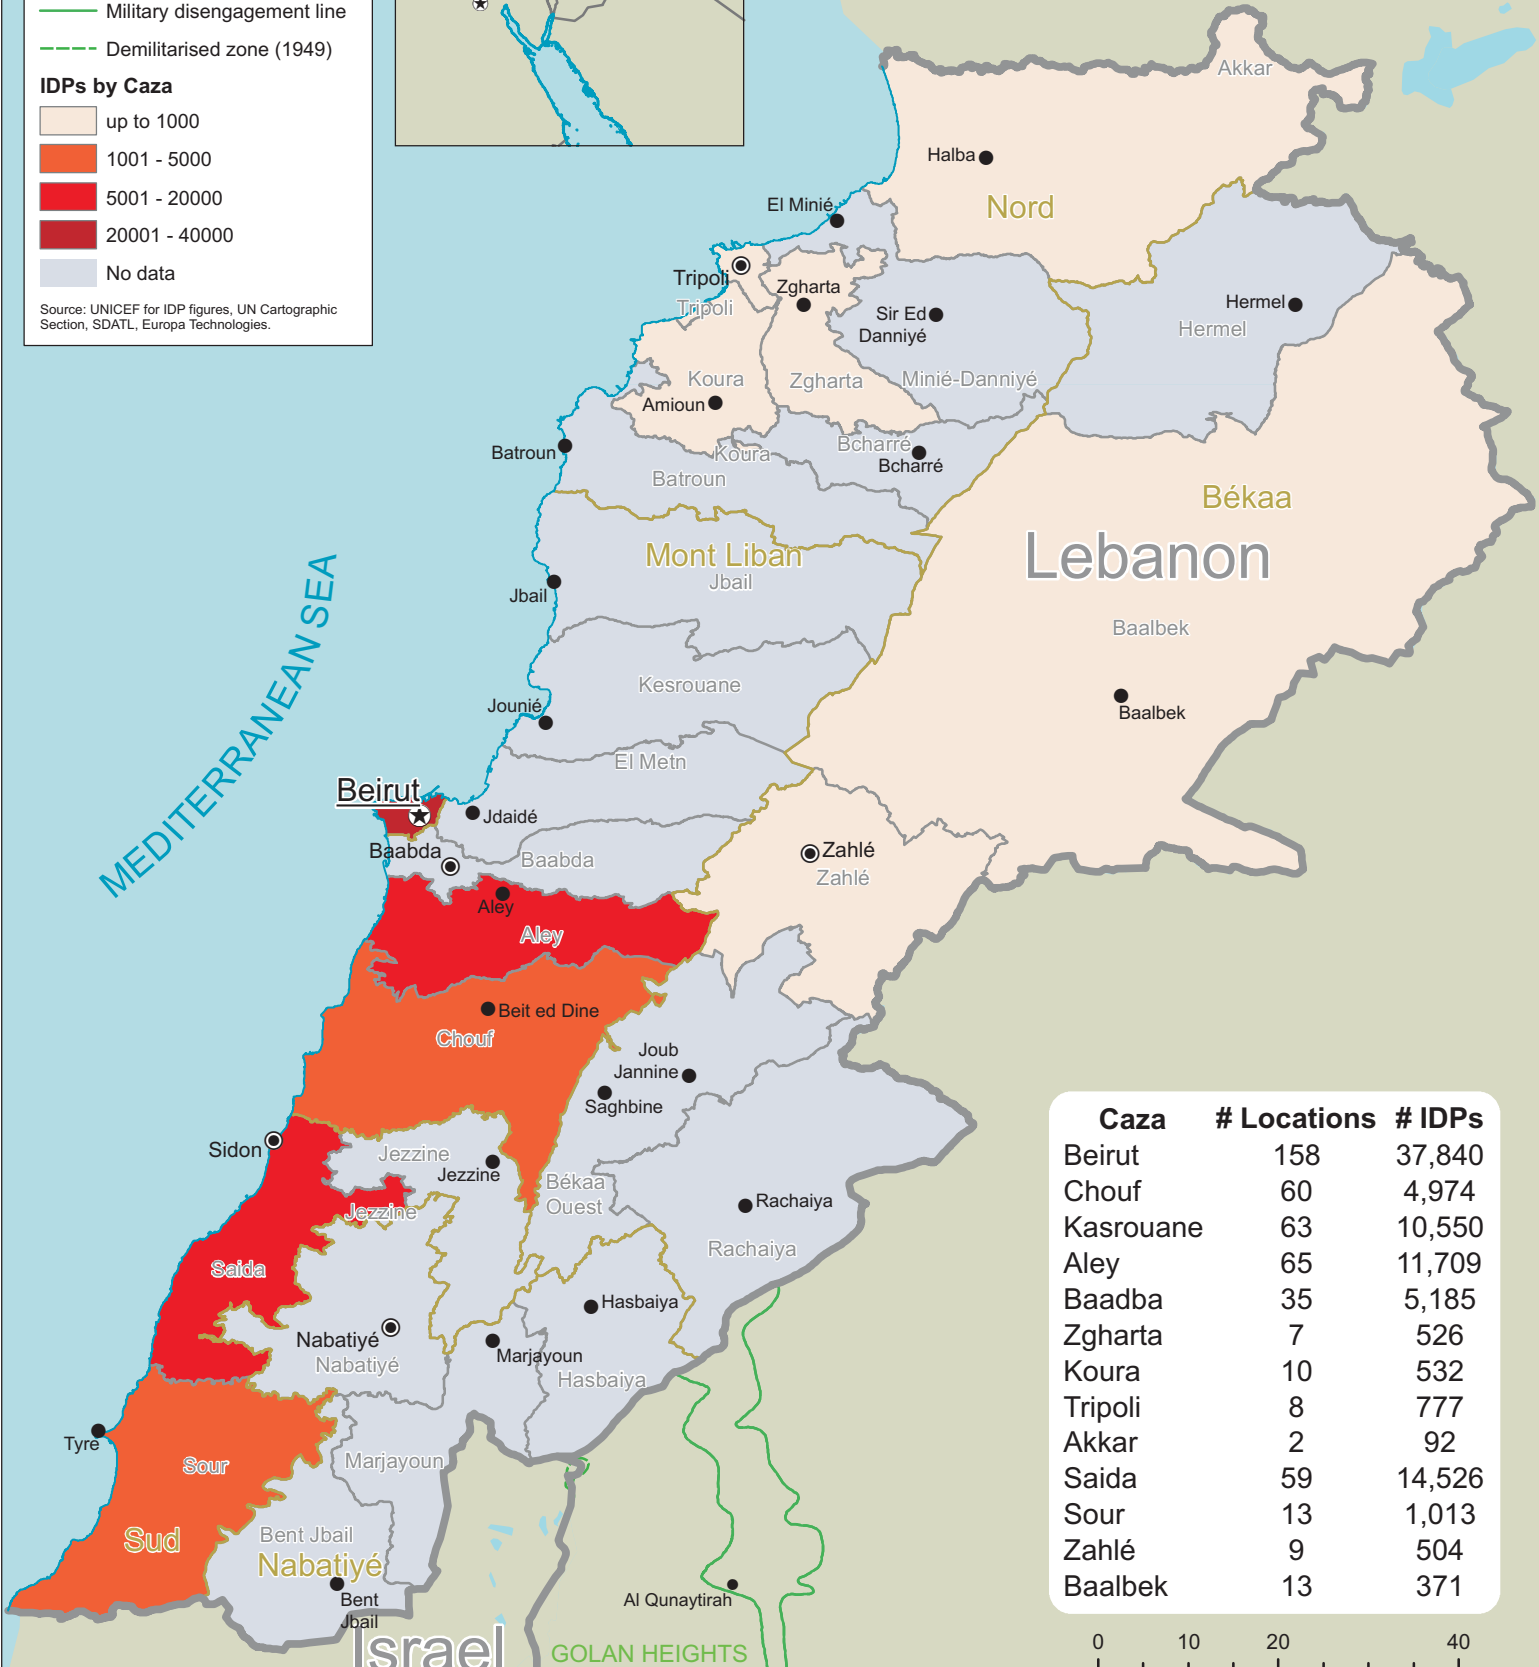

Syrian Arab Republic