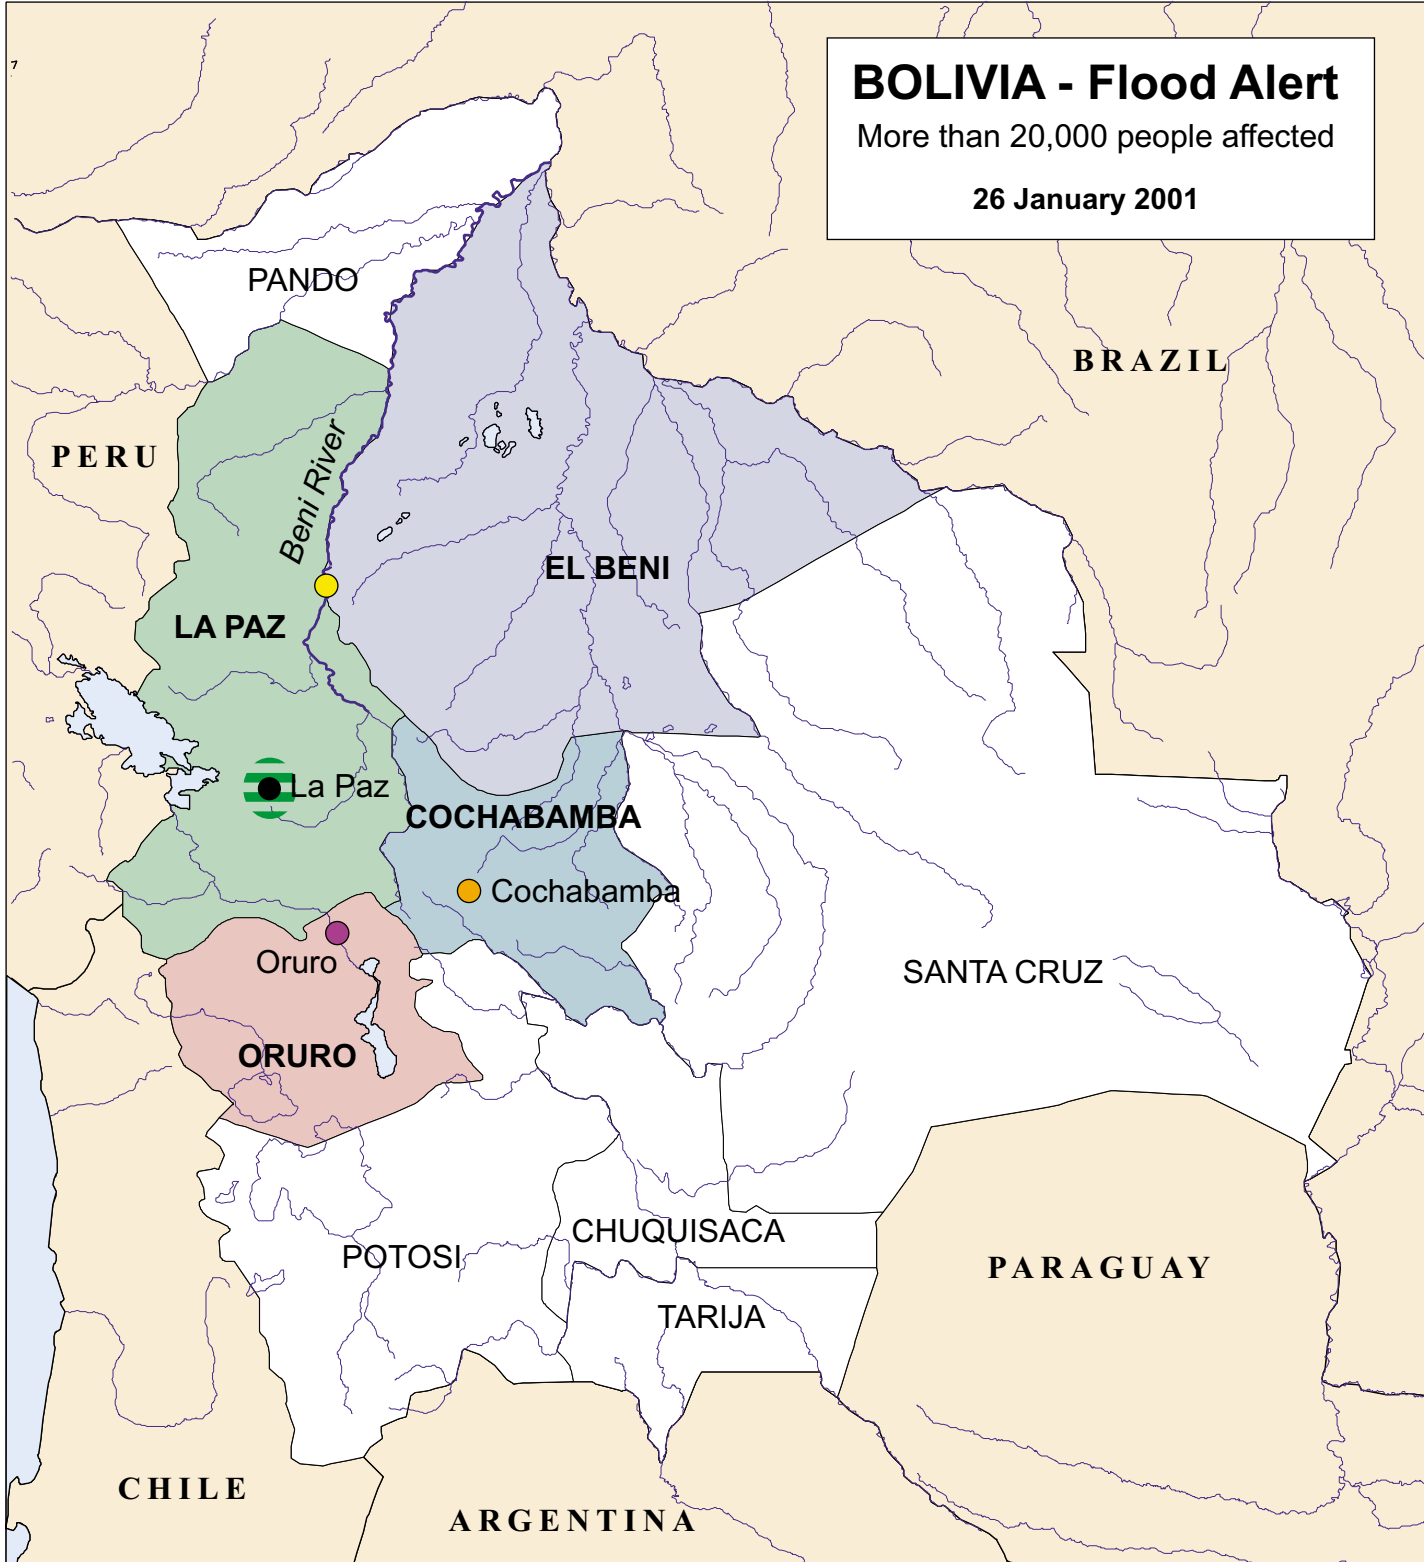

# BOLIVIA - Flood Alert

More than 20,000 people affected

26 January 2001

- El Beni - 1,500 Families affected due to flooding of the Beni River (cities of Rurenabaque and San Buenaventura)
- Cochabamba - Crops affected in regional capital
- La Paz - 22 districts in capital city affected by landslides with crop loss in rural areas
- Oruro - 60 families and several homes affected by flooding

map provided by

**ReliefWeb**