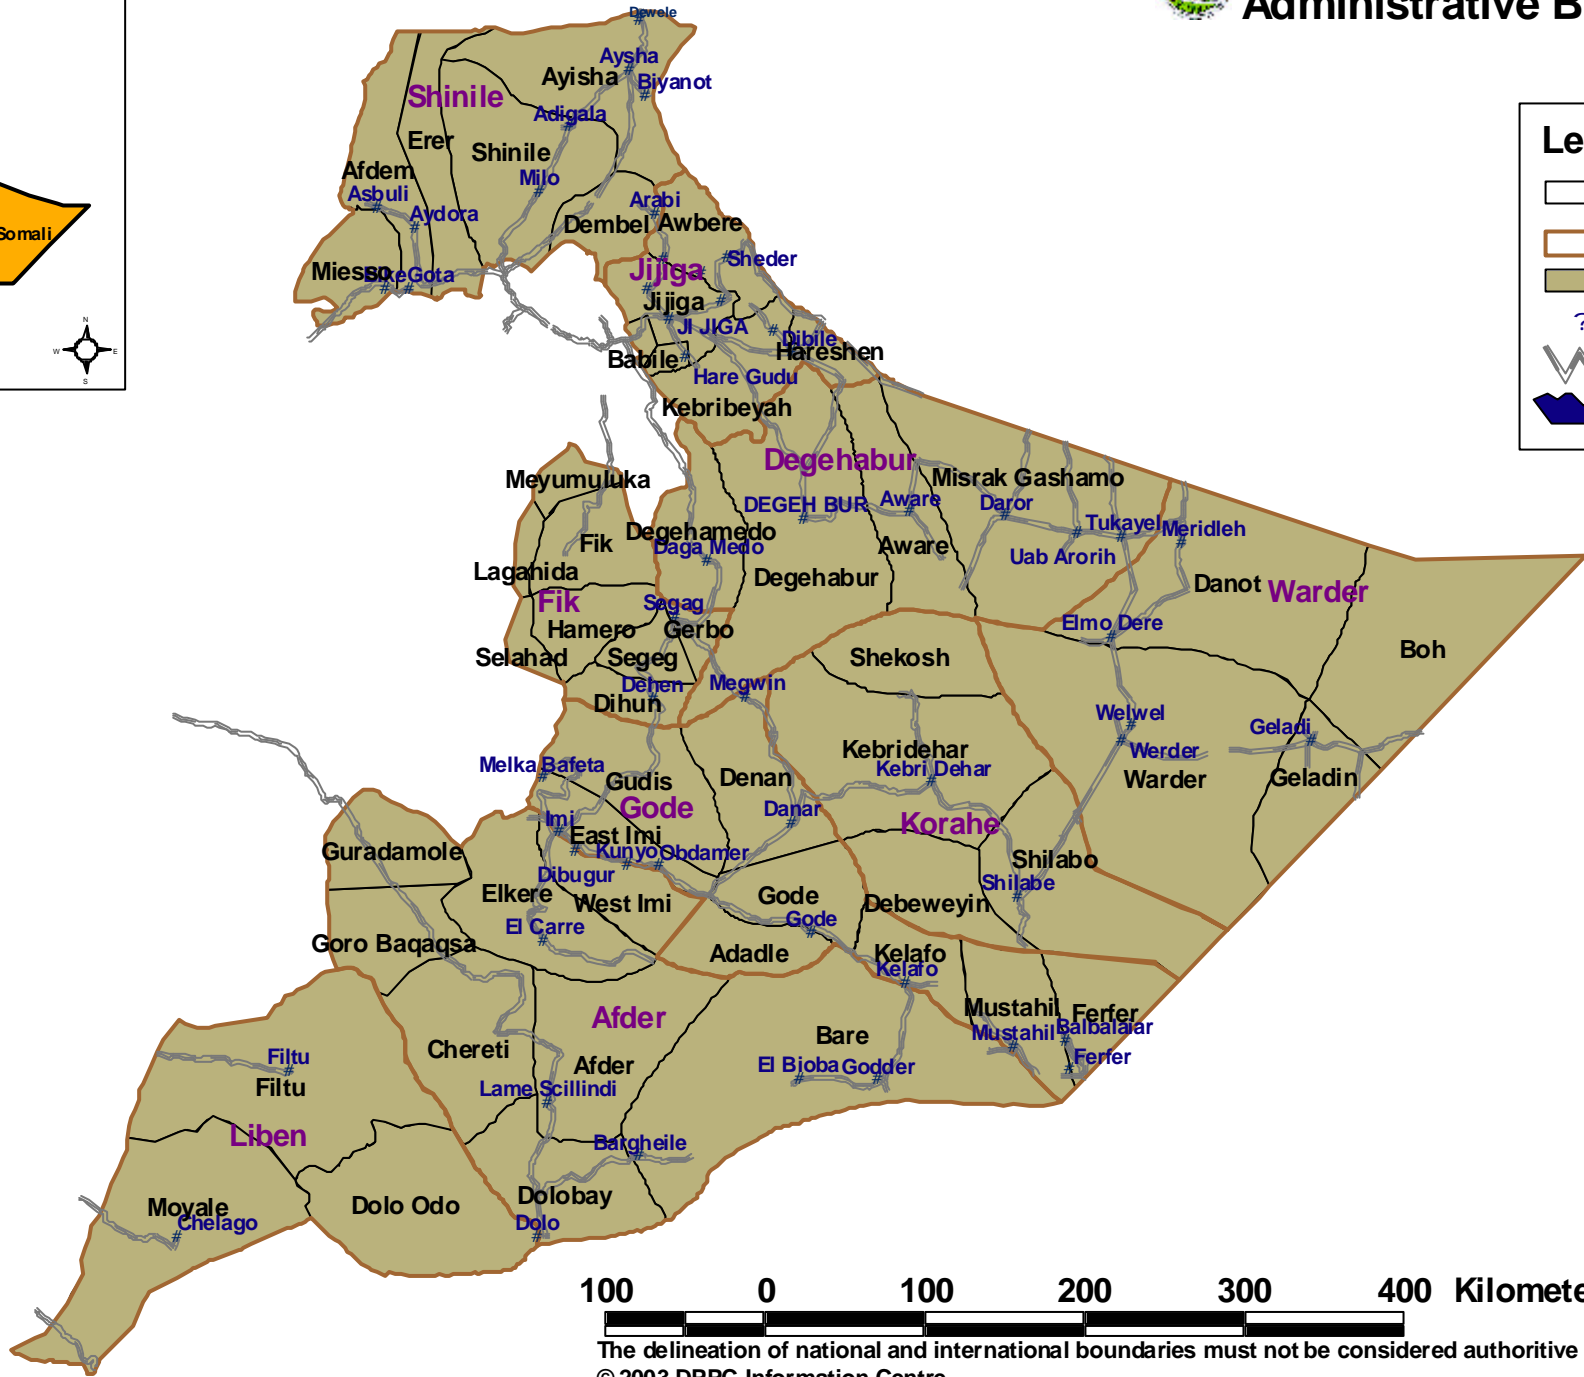

Area Detail

Somali Region Administrative Boundaries

Legend

- Region
- Zone
- Woreda
- ? Town
- Road
- Lake

100 0 100 200 300 400 Kilometers

The delineation of national and international boundaries must not be considered authoritative
 © 2003 DPDC Information Centre